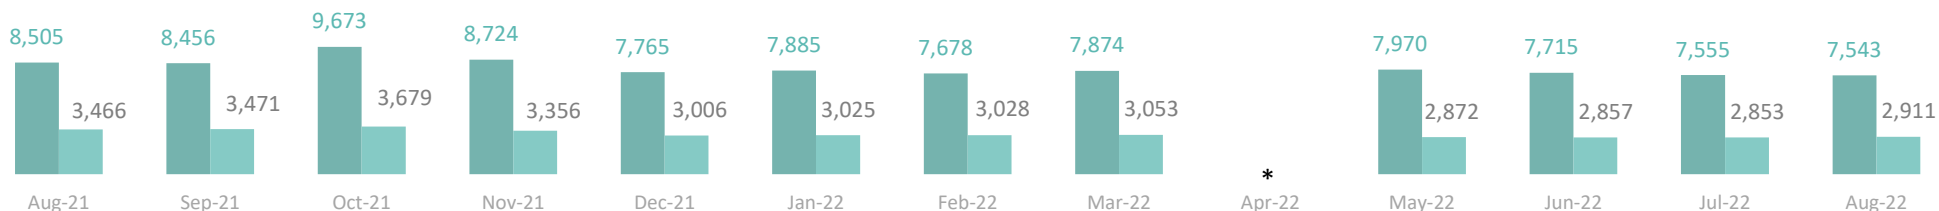

# POPULATION COUNT: Naivasha IDP Camp & Masna Collective Centre

Data collection: August 2022

In August 2022, the monthly population count was conducted at **Masna Collective Centre** where **2,911 individuals/ 628 households** were identified, and **Naivasha IDP Camp** where **7,543 individuals / 1,879 households** were counted. The population of Naivasha IDP Camp decreased by 12 individuals since July 2022.

## Monthly population trends at Naivasha IDP Camp and Masna Collective Centre, August 2021 – August 2022

■ Naivasha IDP Camp ■ Masna Collective Centre

\* DTM was unable to publish April 2022 population count figures for Masna Collective Centre & Naivasha IDP Camp due to operational constraints.