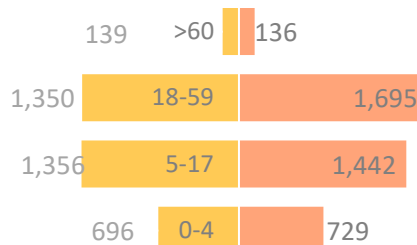

# POPULATION COUNT: Naivasha IDP Camp & Masna Collective Centre

Data collection: August 2022

In August 2022, the monthly population count was conducted at **Masna Collective Centre** where **2,911 individuals/ 628 households** were identified, and **Naivasha IDP Camp** where **7,543 individuals / 1,879 households** were counted. The population of Naivasha IDP Camp decreased by 12 individuals since July 2022.

### Population by zone and block, Naivasha IDP Camp (August 2022)

**7,543** individuals

**1,879** households

**53%** Zone A

**29%** Zone B

**18%** Zone C

### Naivasha IDP Camp & Masna Collective Centre by age and sex (August 2022)

**Naivasha IDP Camp : 7,543 individuals**

**Masna Collective Centre: 2,911 individuals**

**47%** Male **53%** Female

**48%** Male **52%** Female