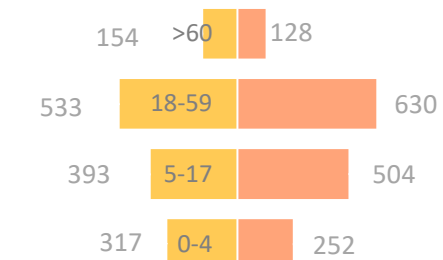

### Population by zone and block, Naivasha IDP Camp (August 2022)

**7,543** individuals

**1,879** households

**53%** Zone A

**29%** Zone B

**18%** Zone C

### Naivasha IDP Camp & Masna Collective Centre by age and sex (August 2022)

**Naivasha IDP Camp : 7,543 individuals**

**Masna Collective Centre: 2,911 individuals**

**47%** Male **53%** Female

**48%** Male **52%** Female