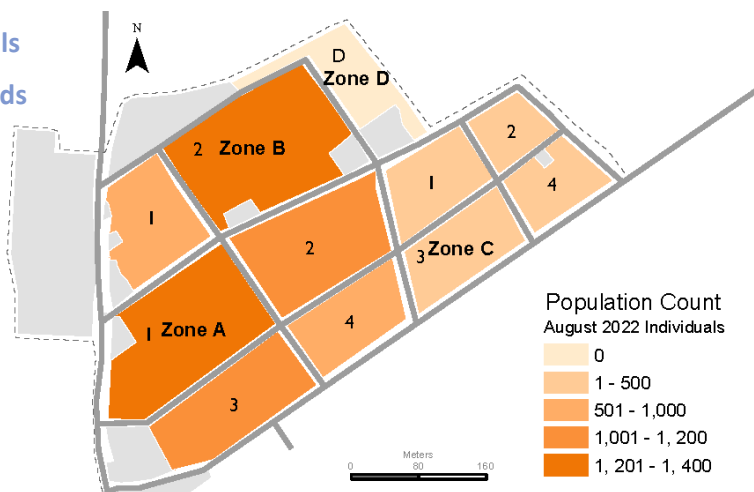

# POPULATION COUNT: Naivasha IDP Camp & Masna Collective Centre

Data collection: August 2022

In August 2022, the monthly population count was conducted at **Masna Collective Centre** where **2,911 individuals/ 628 households** were identified, and **Naivasha IDP Camp** where **7,543 individuals / 1,879 households** were counted. The population of Naivasha IDP Camp decreased by 12 individuals since July 2022.

## Monthly population trends at Naivasha IDP Camp and Masna Collective Centre, August 2021 – August 2022

■ Naivasha IDP Camp ■ Masna Collective Centre

\* DTM was unable to publish April 2022 population count figures for Masna Collective Centre & Naivasha IDP Camp due to operational constraints.

### Population by zone and block, Naivasha IDP Camp (August 2022)

**7,543** individuals

**1,879** households

**53%** Zone A

**29%** Zone B

**18%** Zone C

### Naivasha IDP Camp & Masna Collective Centre by age and sex (August 2022)

**Naivasha IDP Camp : 7,543 individuals**

**Masna Collective Centre: 2,911 individuals**

**47%** Male **53%** Female

**48%** Male **52%** Female