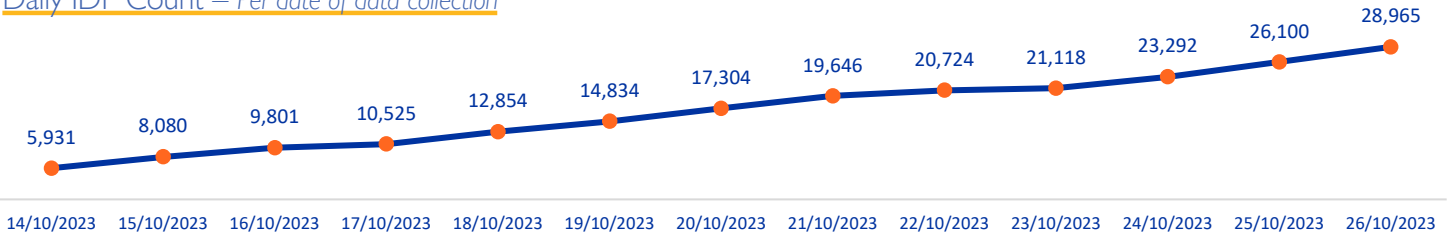

MOBILITY SNAPSHOT – Round 8

Report Production Date: 27 October 2023 | Data collected up till 1900h 26 October 2023

Overview

Since October 8th there has been an increase in cross-border incidents between Israel and Lebanon, resulting in the displacement of people both within the South and elsewhere within the country. Since October 10th, the Displacement Tracking Matrix (DTM) has been conducting the daily monitoring of population movements. The objective of the exercise is to inform preparedness and response planning.

Daily IDP Count – Per date of data collection

Total Displaced Individuals as of October 26th :
28,965 IDPs

Displaced Individuals since October 23rd:
+7,847 IDPs (+37.15%)

Areas reporting IDP arrivals:
236 cadasters