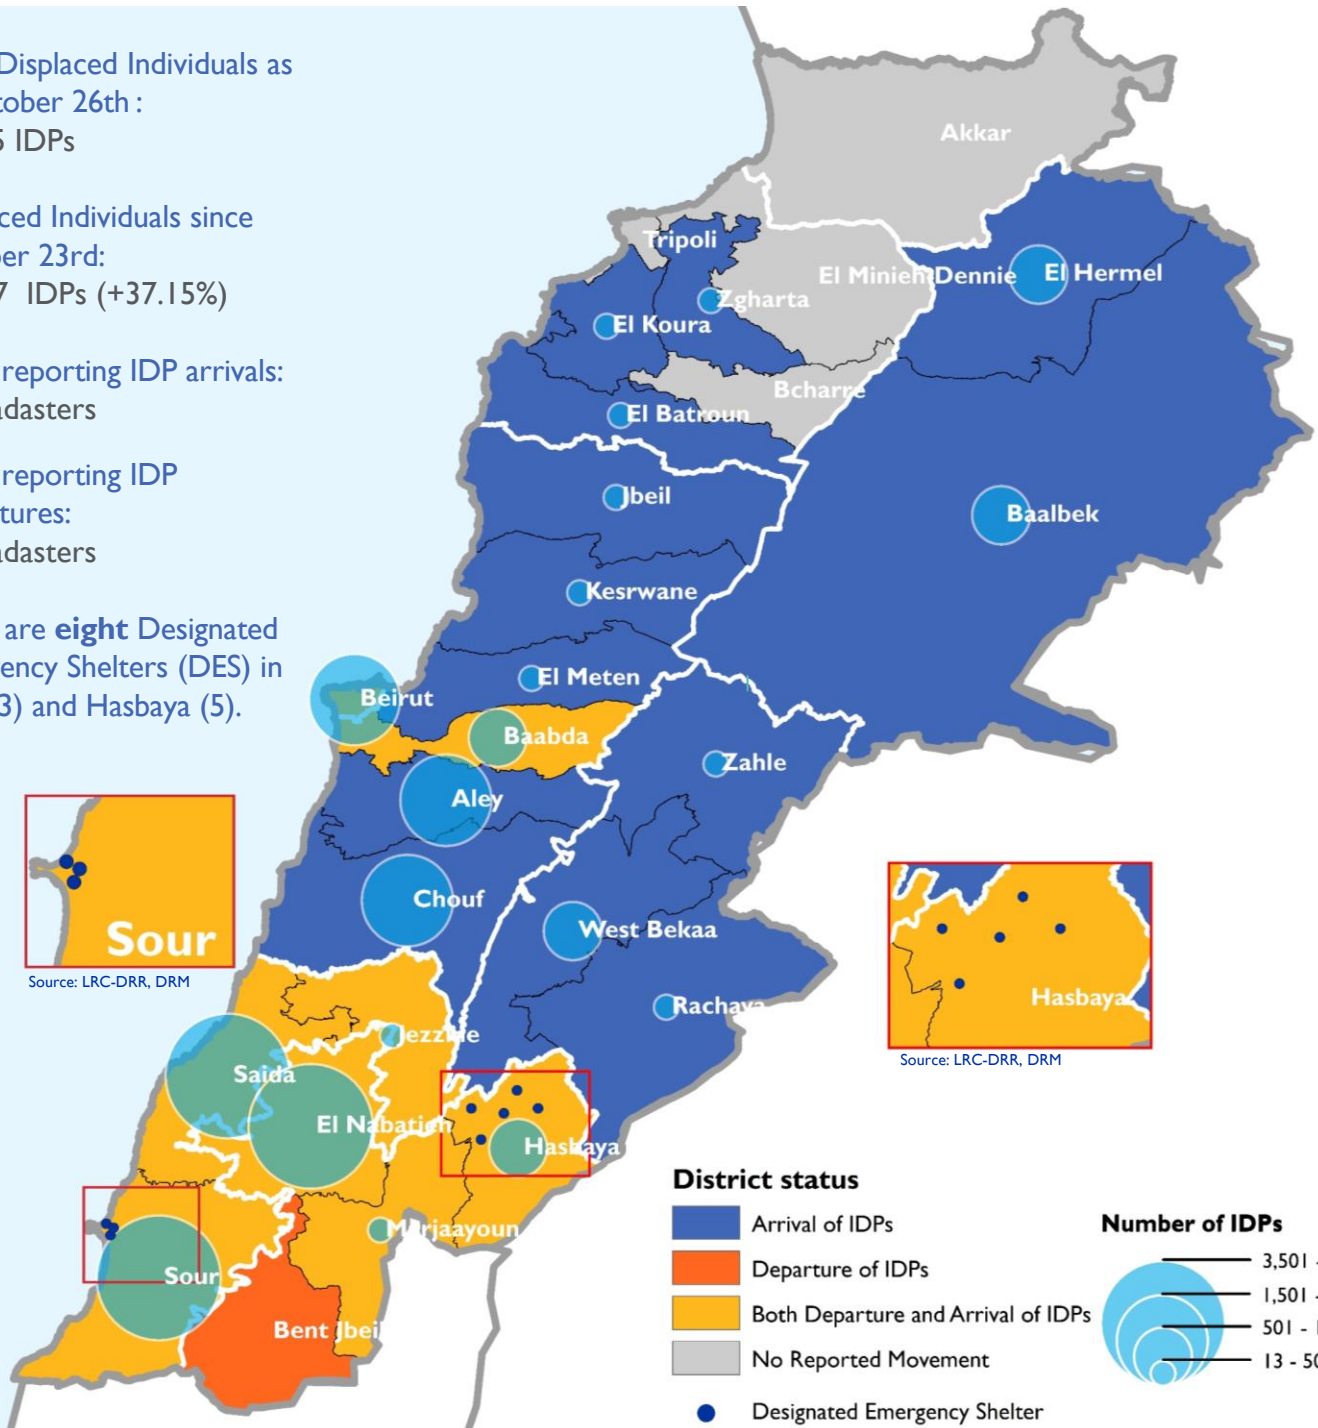

Total Displaced Individuals as of October 26th :
28,965 IDPs

Displaced Individuals since October 23rd:
+7,847 IDPs (+37.15%)

Areas reporting IDP arrivals:
236 cadasters

Areas reporting IDP Departures:
117 cadasters

There are **eight** Designated Emergency Shelters (DES) in Sour (3) and Hasbaya (5).