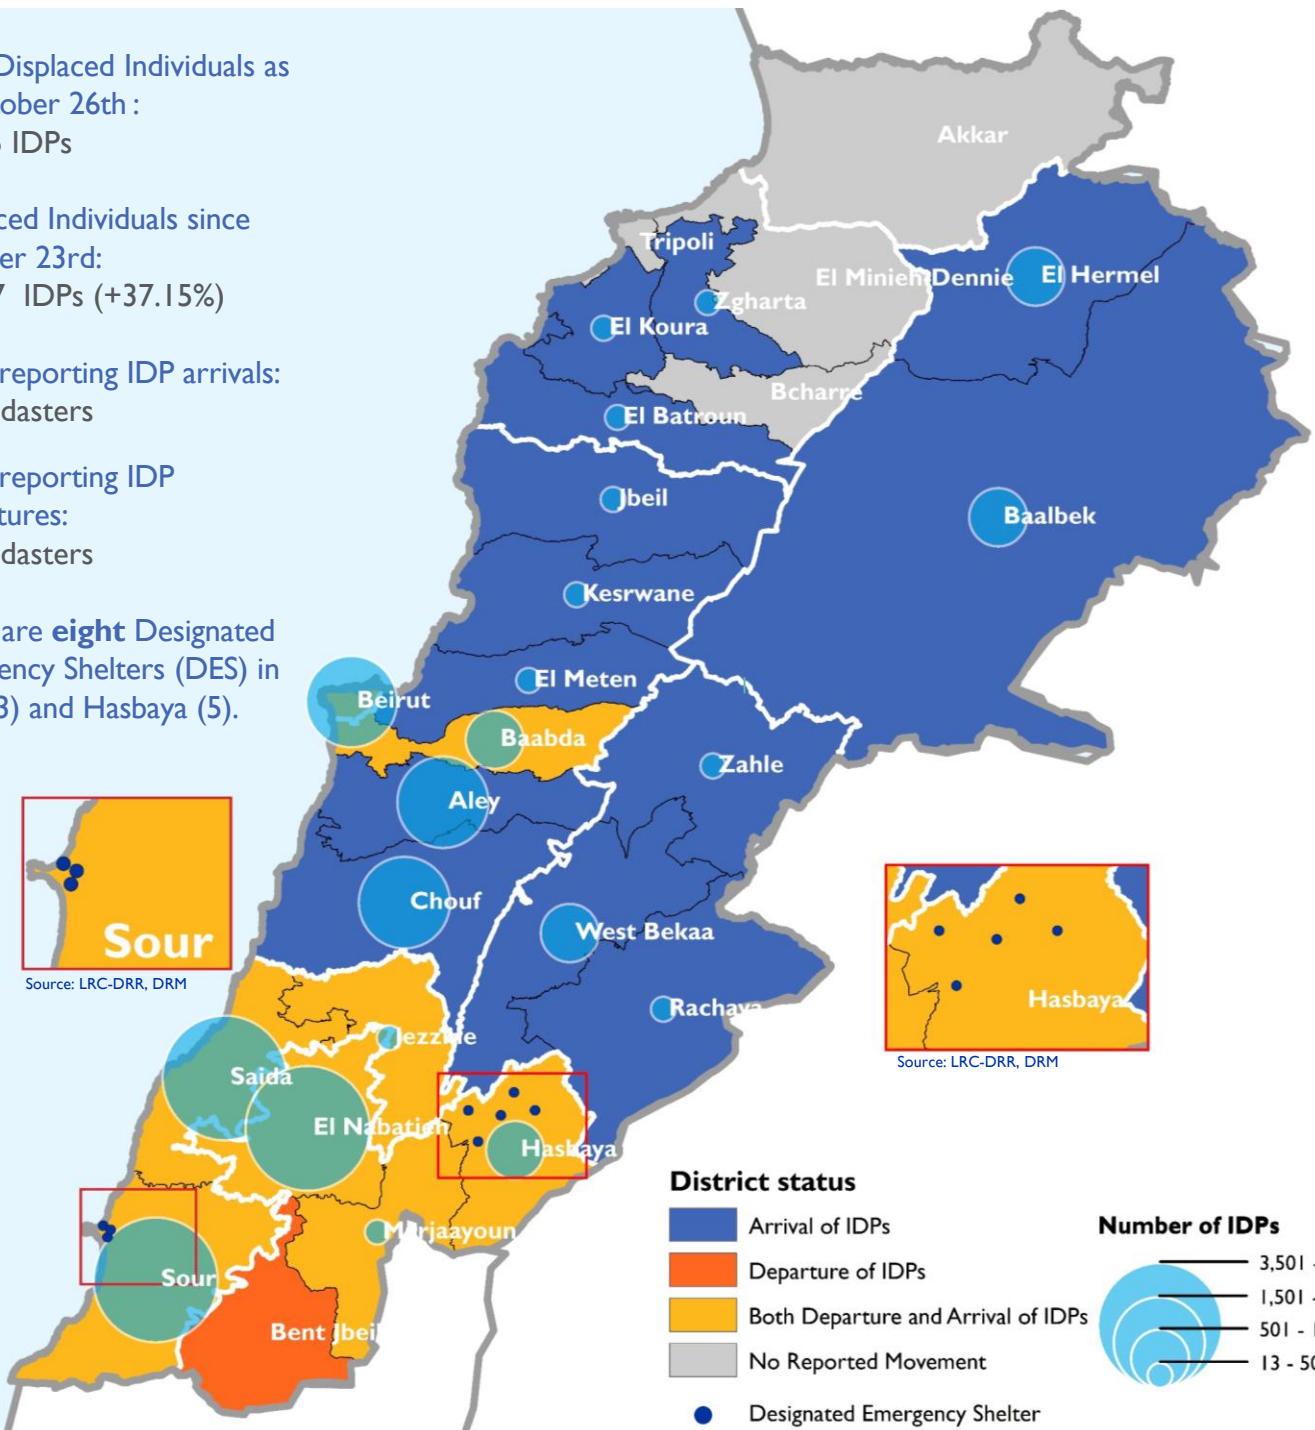

Total Displaced Individuals as of October 26th :
28,965 IDPs

Displaced Individuals since October 23rd:
+7,847 IDPs (+37.15%)

Areas reporting IDP arrivals:
236 cadasters

Areas reporting IDP Departures:
117 cadasters

There are **eight** Designated Emergency Shelters (DES) in Sour (3) and Hasbaya (5).