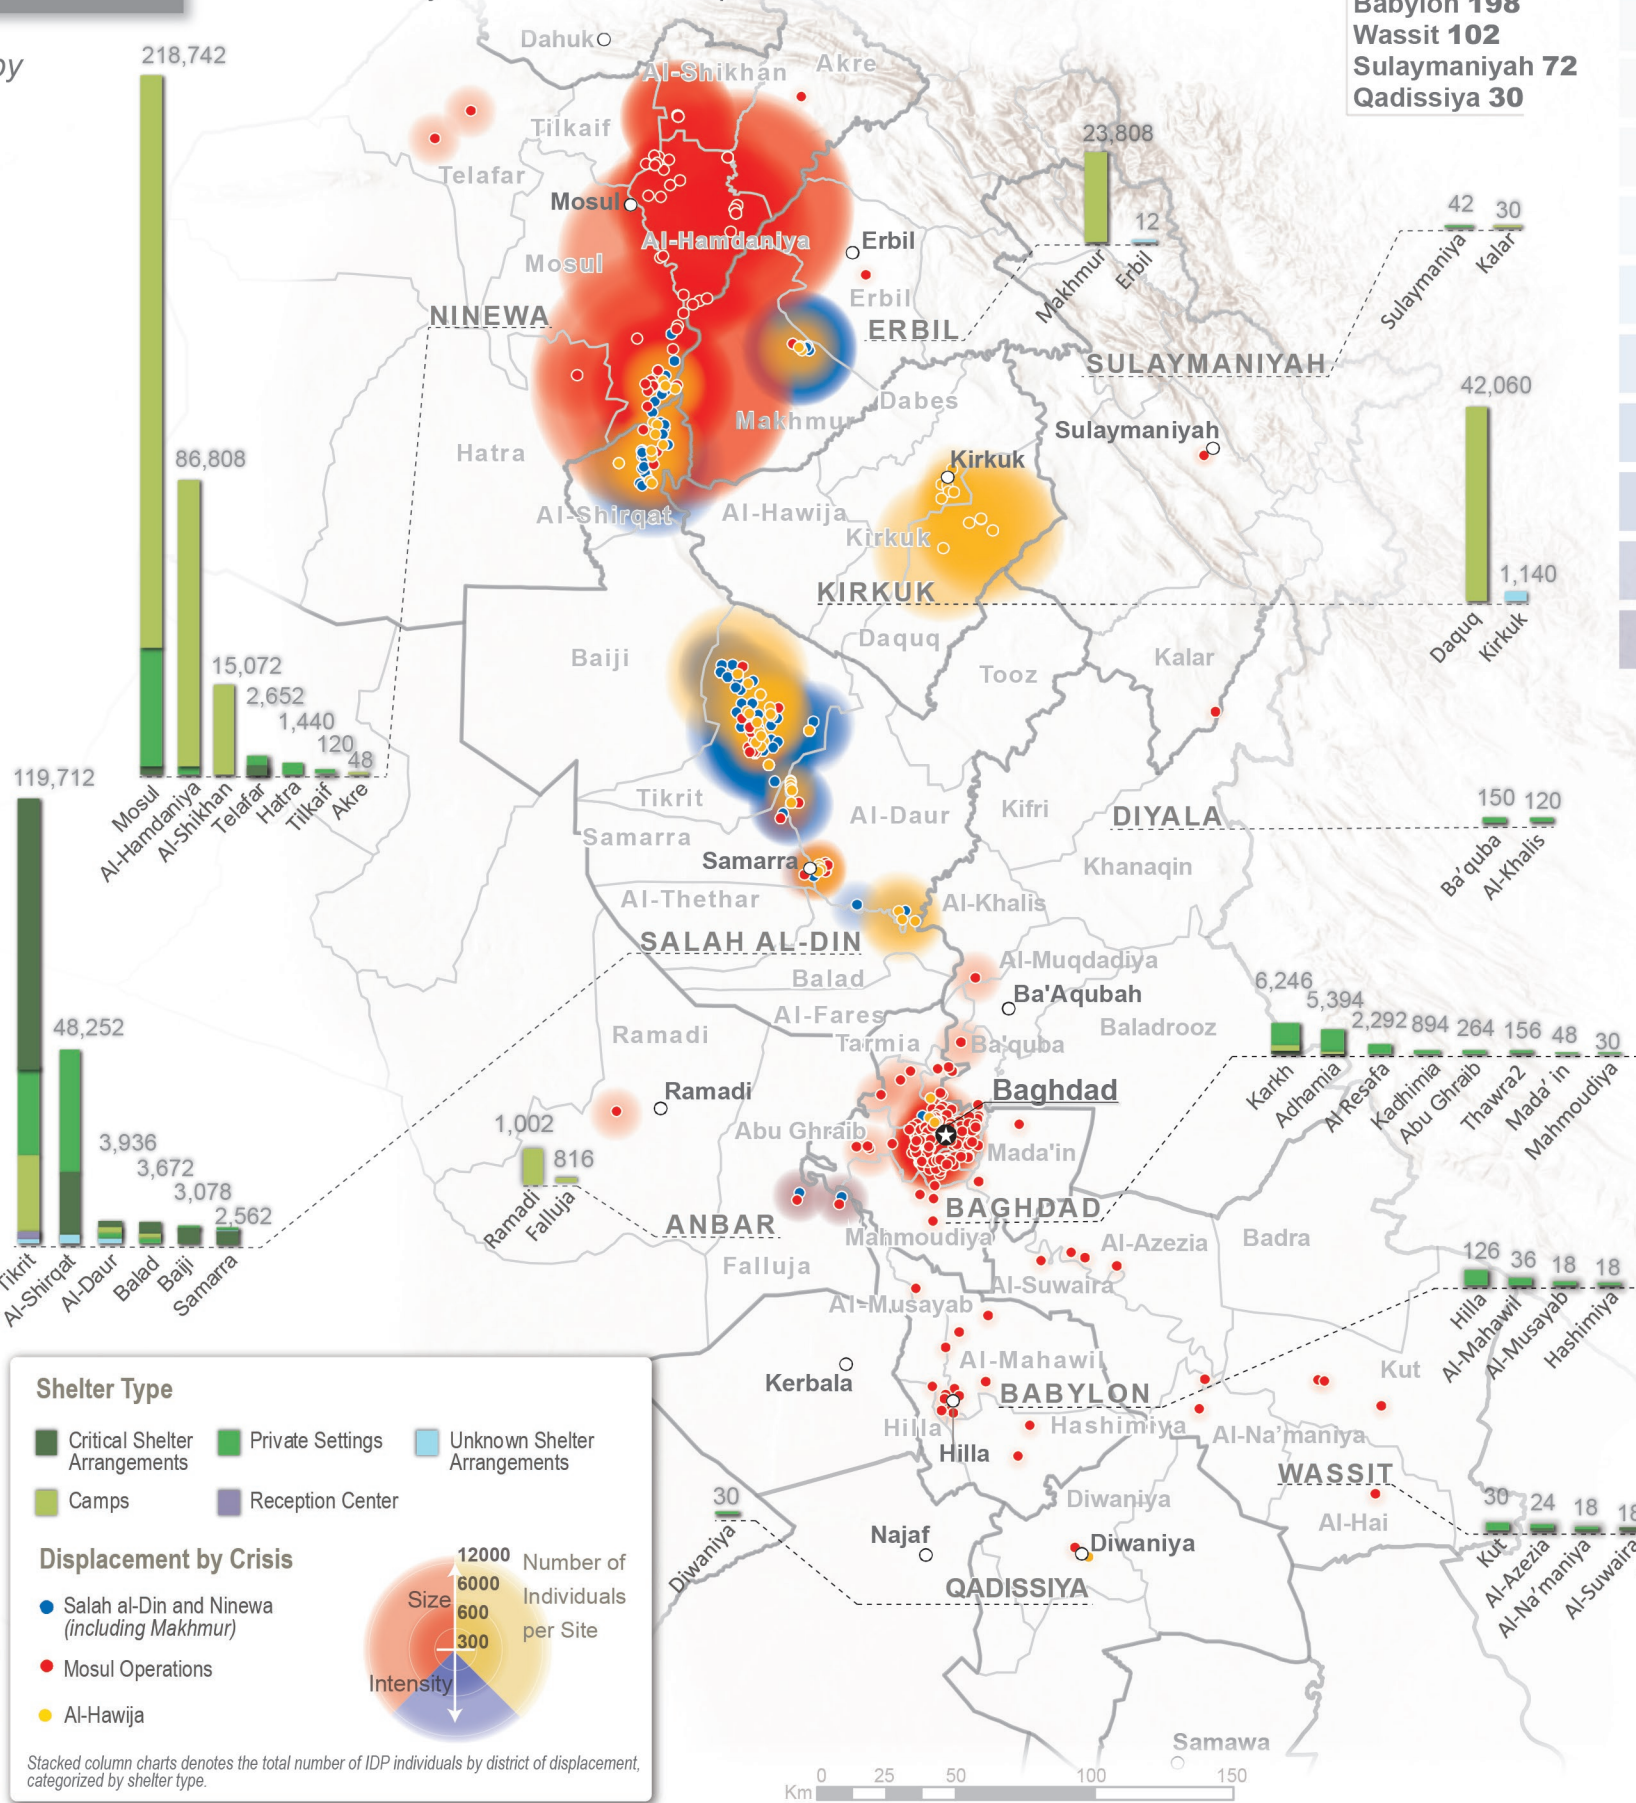

DISPLACEMENT TRACKING MATRIX

MOSUL CORRIDOR EMERGENCY DISPLACEMENT ANALYSIS TRACKING

The Emergency Tracking (ET) system tool is aimed at tracking sudden population displacements or return movements triggered by specific crises. The ET figures are not cumulative, rather they provide a snapshot of the population currently displaced on the indicated date. This dashboard merges three ET datasets: **1) Salah al-Din and Ninewa ET** covers the displacement caused by the military operations in Shirqat and Baiji districts (Salah al-Din governorate), and Qayara sub-district (Ninewa governorate) since mid-June 2016; **2) Hawija ET** covers the displacement due to the clashes in Hawija district (Kirkuk governorate) since August 2016; **3) Mosul Operations ET** covers the displacement caused by military operations since 17 October 2016. The dashboard includes also the displacement caused by the military operations in Makhmur district at the end of March 2016.

as of 01 MAY 2017

98,488 IDP Families
590,928 Individuals¹

Ninewa 324,882
Salah al-Din 181,212
Baghdad 15,324
Kirkuk 43,200
Erbil 23,820
Anbar 1,818
Diyala 270
Babylon 198
Wassit 102
Sulaymaniyah 72
Qadissiya 30

156,222 IDP individuals by District of Origin - Salah al-Din and Ninewa*

IDP Individuals by Shelter Type

Shelter Type

- Critical Shelter Arrangements
- Camps
- Private Settings
- Reception Center
- Unknown Shelter Arrangements

Displacement by Crisis

- Salah al-Din and Ninewa (including Makhmur)
- Mosul Operations
- Al-Hawija

Number of Individuals per Site

- 12000
- 6000
- 600
- 300

Intensity

Stacked column charts denotes the total number of IDP individuals by district of displacement, categorized by shelter type.