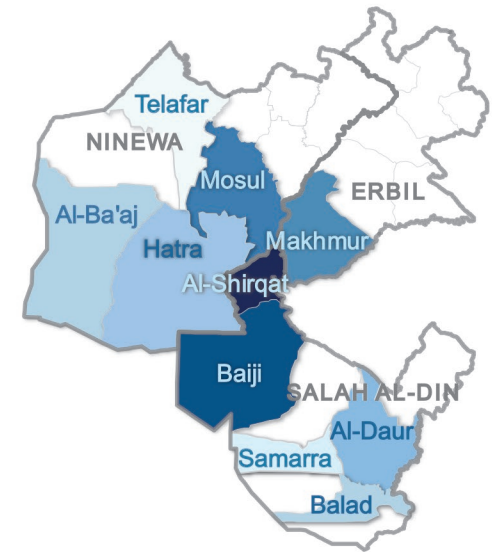

DISPLACEMENT TRACKING MATRIX

MOSUL CORRIDOR EMERGENCY DISPLACEMENT ANALYSIS TRACKING

The Emergency Tracking (ET) system tool is aimed at tracking sudden population displacements or return movements triggered by specific crises. The ET figures are not cumulative, rather they provide a snapshot of the population currently displaced on the indicated date. This dashboard merges three ET datasets: **1) Salah al-Din and Ninewa ET** covers the displacement caused by the military operations in Shirqat and Baiji districts (Salah al-Din governorate), and Qayara sub-district (Ninewa governorate) since mid-June 2016; **2) Hawija ET** covers the displacement due to the clashes in Hawija district (Kirkuk governorate) since August 2016; **3) Mosul Operations ET** covers the displacement caused by military operations since 17 October 2016. The dashboard includes also the displacement caused by the military operations in Makhmur district at the end of March 2016.

as of 01 MAY 2017

98,488 IDP Families
590,928 Individuals¹

Ninewa 324,882
Salah al-Din 181,212
Baghdad 15,324
Kirkuk 43,200
Erbil 23,820
Anbar 1,818
Diyala 270
Babylon 198
Wassit 102
Sulaymaniyah 72
Qadissiya 30

156,222 IDP individuals by District of Origin - Salah al-Din and Ninewa*

IDP Individuals by Shelter Type

Shelter Type

- Critical Shelter Arrangements
- Camps
- Private Settings
- Reception Center
- Unknown Shelter Arrangements

216	Telafar
222	Samarra
240	Balad
846	Al-Ba'aj
1,890	Hatra
1,986	Al-Daur
9,516	Makhmur
12,246	Mosul
32,862	Baiji
96,198	Al-Shirqat

*Including Makhmur IDPs

339,558 IDP individuals by District of Origin - Mosul Operations