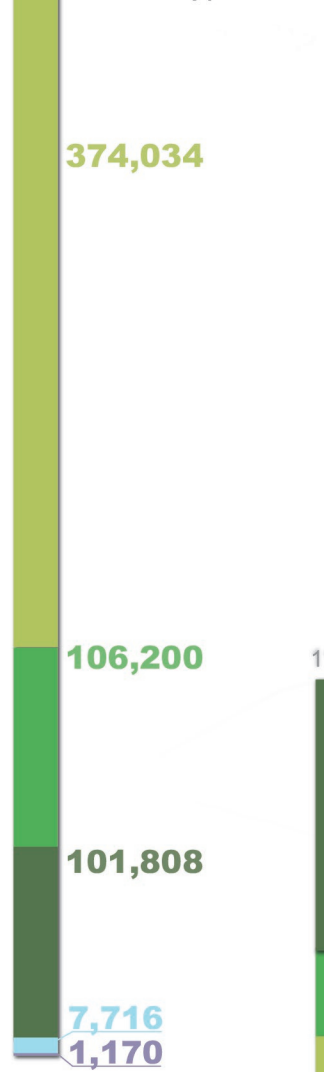

DISPLACEMENT TRACKING MATRIX

MOSUL CORRIDOR EMERGENCY DISPLACEMENT ANALYSIS TRACKING

The Emergency Tracking (ET) system tool is aimed at tracking sudden population displacements or return movements triggered by specific crises. The ET figures are not cumulative, rather they provide a snapshot of the population currently displaced on the indicated date. This dashboard merges three ET datasets: **1) Salah al-Din and Ninewa ET** covers the displacement caused by the military operations in Shirqat and Baiji districts (Salah al-Din governorate), and Qayara sub-district (Ninewa governorate) since mid-June 2016; **2) Hawija ET** covers the displacement due to the clashes in Hawija district (Kirkuk governorate) since August 2016; **3) Mosul Operations ET** covers the displacement caused by military operations since 17 October 2016. The dashboard includes also the displacement caused by the military operations in Makhmur district at the end of March 2016.

as of 01 MAY 2017

98,488 IDP Families
590,928 Individuals¹

Ninewa 324,882
Salah al-Din 181,212
Baghdad 15,324
Kirkuk 43,200
Erbil 23,820
Anbar 1,818
Diyala 270
Babylon 198
Wassit 102
Sulaymaniyah 72
Qadissiya 30

156,222 IDP individuals by District of Origin - Salah al-Din and Ninewa*

IDP Individuals by Shelter Type

Shelter Type

- Critical Shelter Arrangements
- Camps
- Private Settings
- Reception Center
- Unknown Shelter Arrangements

Displacement by Crisis

- Salah al-Din and Ninewa (including Makhmur)
- Mosul Operations
- Al-Hawija

Number of Individuals per Site

- 12000
- 6000
- 600
- 300

Intensity

Stacked column charts denotes the total number of IDP individuals by district of displacement, categorized by shelter type.