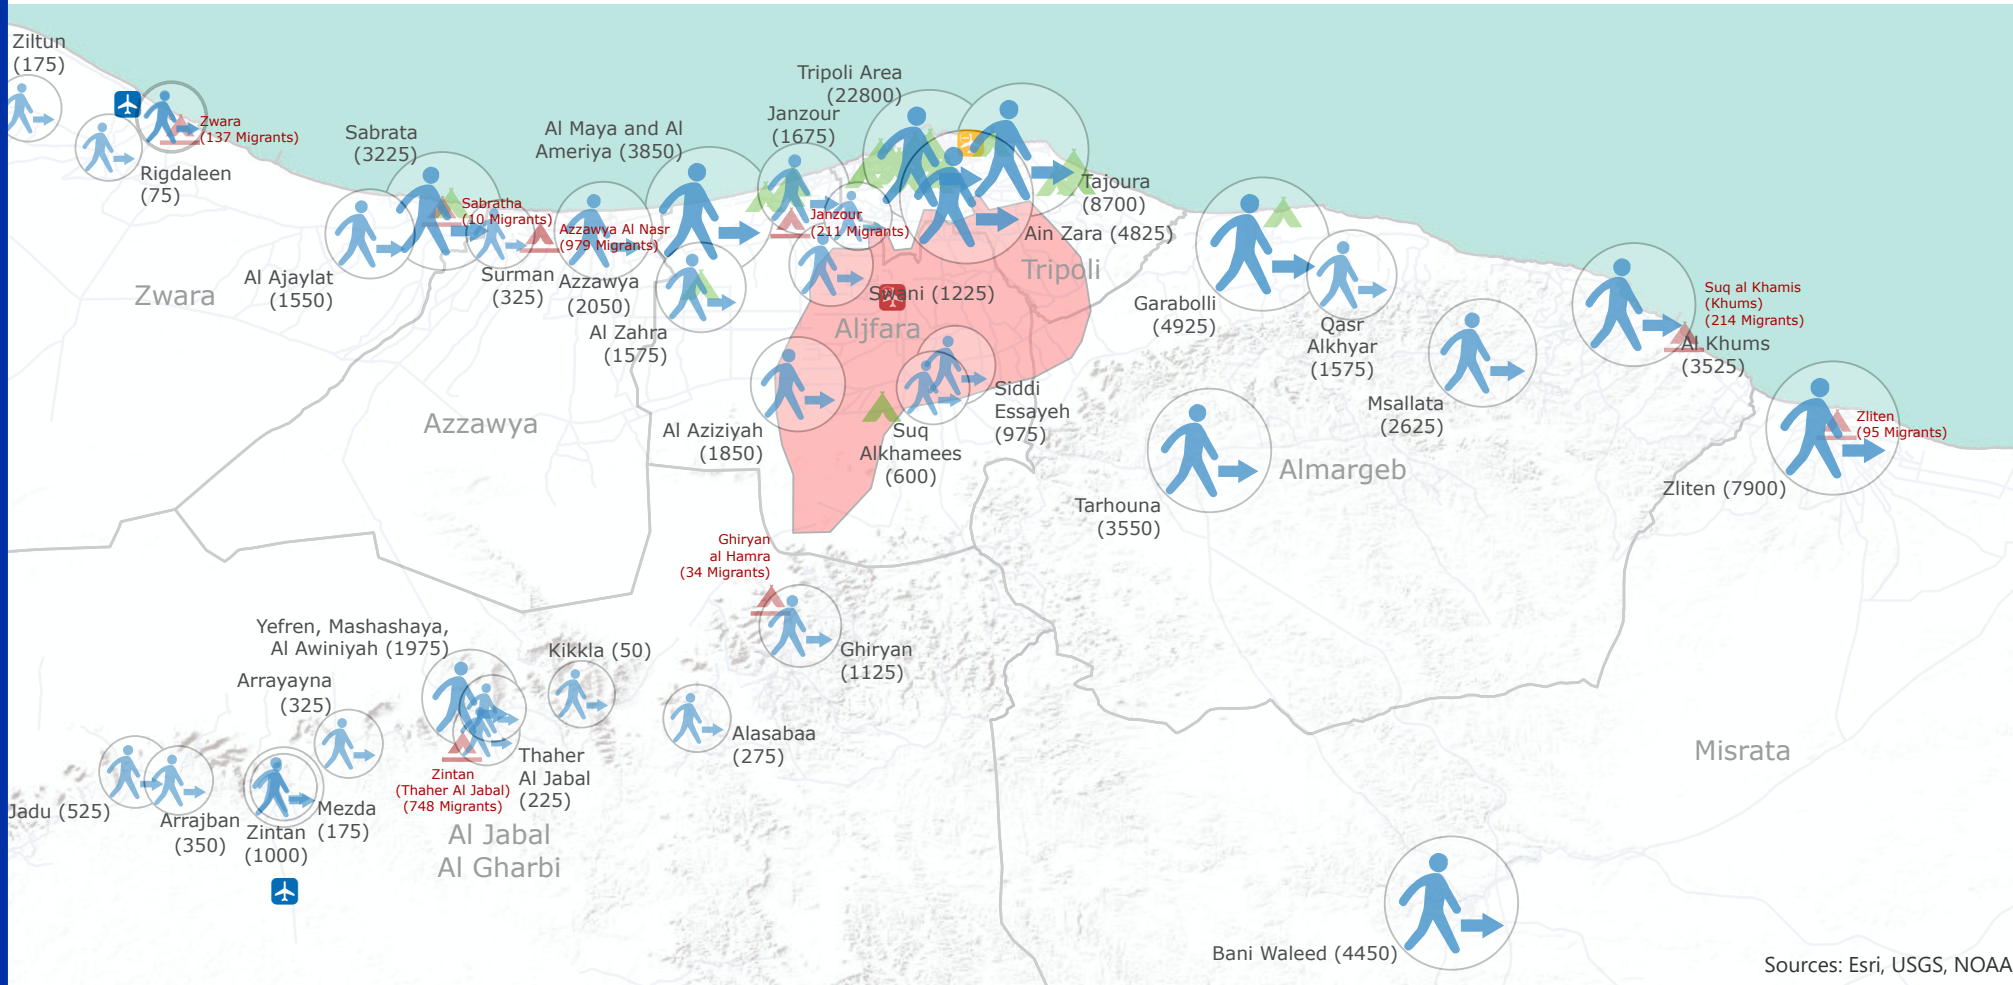

**93,925**  
**INTERNALLY DISPLACED PERSONS**  
SINCE 04 APRIL 2019

**5,545**  
**MIGRANTS IN DETENTION**

- Internally Displaced Persons (IDPs)
- Collective IDP shelters
- DCIM Detention Centers
- Areas in proximity of armed conflict
- Mantika
- Airports (operational)
- Airports (not operational)
- Airports (affected by conflict)

The designations employed and the presentation of material on this map do not imply the expression of any opinion whatsoever on the part of the United Nations (and IOM) concerning the legal status of any country, territory, city or area or its authorities, or concerning the delimitation of its frontiers or boundaries.

Sources: Esri, USGS, NOAA