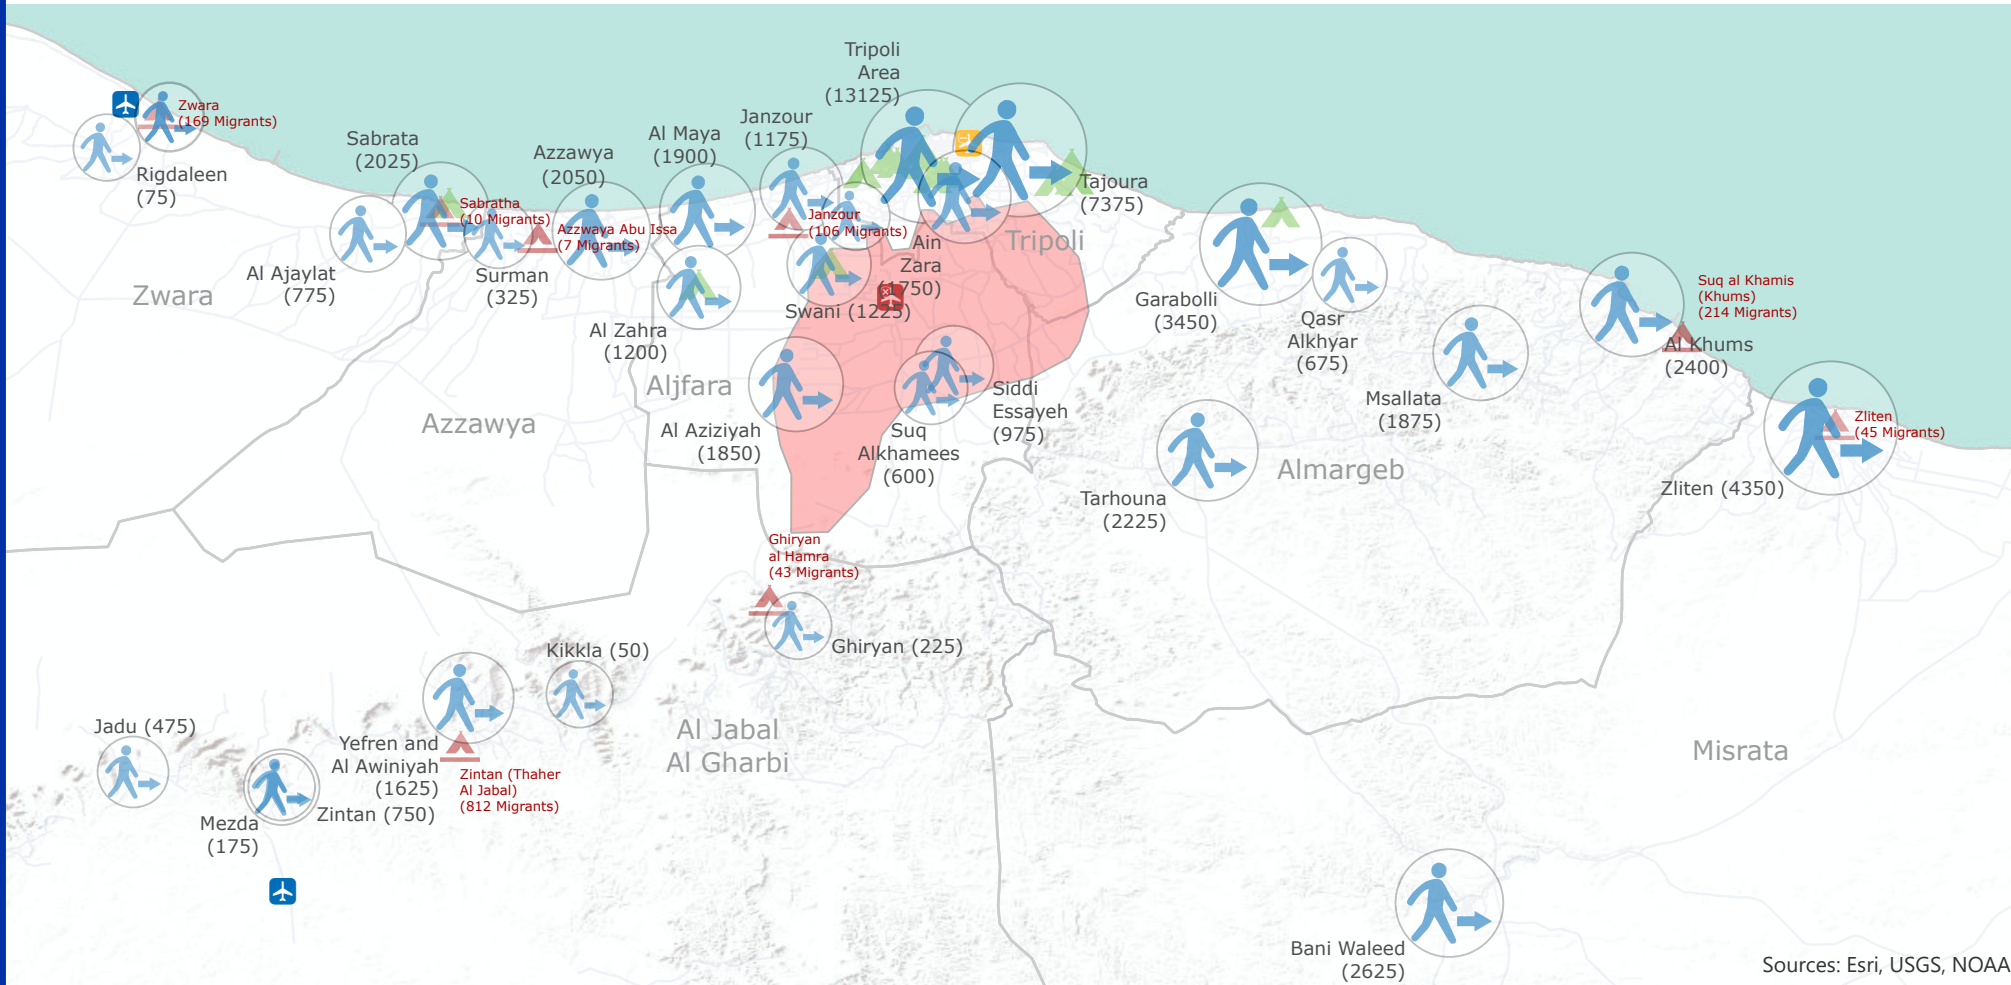

59,875

INTERNALLY DISPLACED PERSONS

SINCE 04 APRIL 2019

5,849

MIGRANTS IN DETENTION

- Internally Displaced Persons (IDPs)
- Collective IDP shelters
- DCIM Detention Centers
- Areas in proximity of armed conflict
- Airports (operational)
- Airports (not operational)
- Airports (affected by conflict)
- Mantika

The designations employed and the presentation of material on this map do not imply the expression of any opinion whatsoever on the part of the United Nations (and IOM) concerning the legal status of any country, territory, city or area or its authorities, or concerning the delimitation of its frontiers or boundaries.

Sources: Esri, USGS, NOAA

Sources: Esri, USGS, NOAA