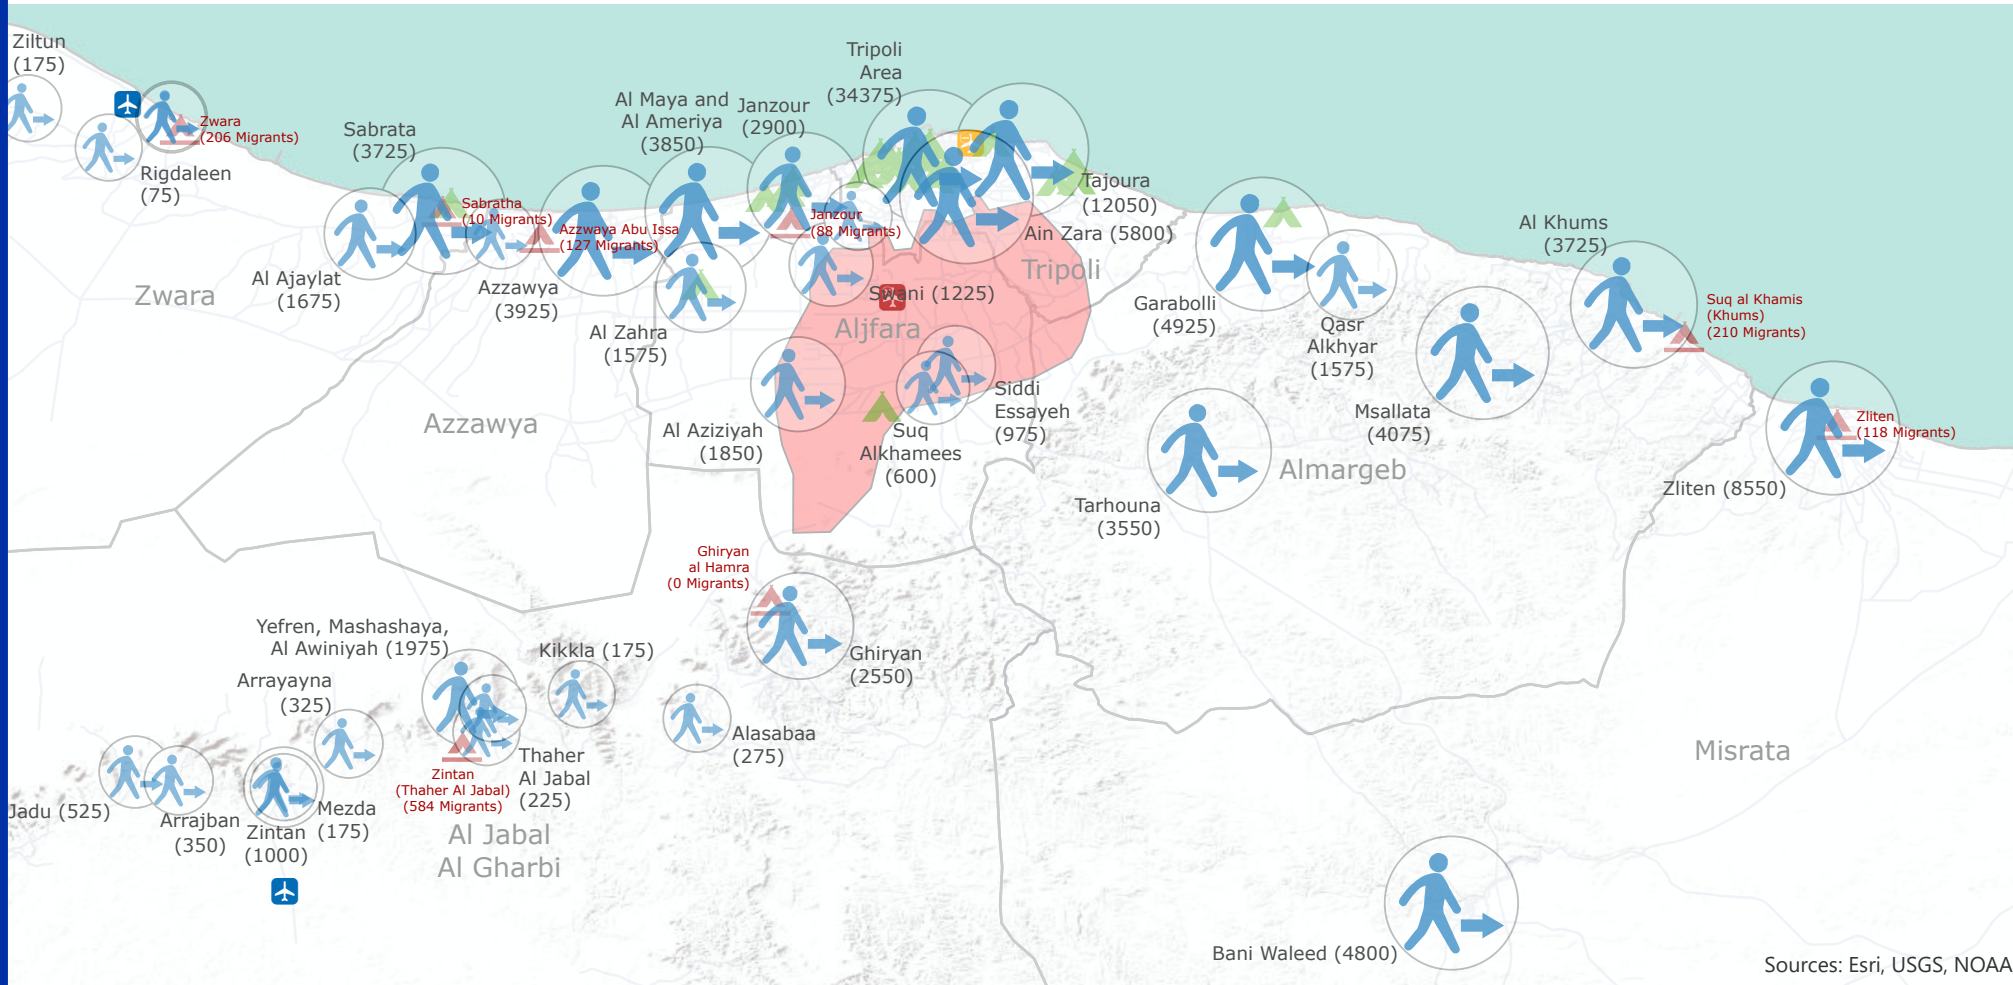

**119,925**  
**INTERNALLY DISPLACED PERSONS**  
SINCE 04 APRIL 2019

**4,754**  
**MIGRANTS IN DETENTION**

- Internally Displaced Persons (IDPs)
- Collective IDP shelters
- DCIM Detention Centers
- Areas in proximity of armed conflict
- Airports (operational)
- Airports (not operational)
- Airports (affected by conflict)
- Mantika

The designations employed and the presentation of material on this map do not imply the expression of any opinion whatsoever on the part of the United Nations (and IOM) concerning the legal status of any country, territory, city or area or its authorities, or concerning the delimitation of its frontiers or boundaries.