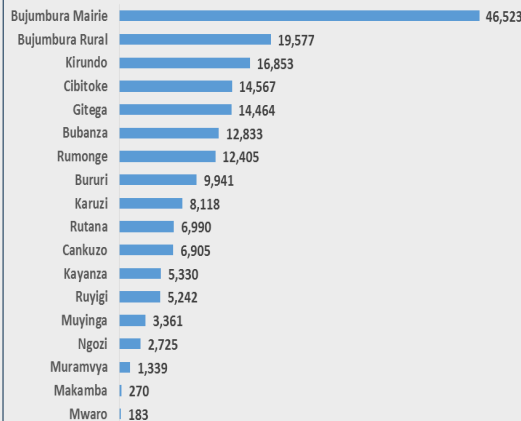

187,626 IDPs

42,416 Displaced Households

PARTICULARLY VULNERABLE GROUPS

IDP DEMOGRAPHIC

ACCOMMODATION TYPES

DISPLACEMENT REASONS

* Other reasons: 827

PROVINCES OF ORIGIN

PRESENCE OF IDPs BY PROVINCE

PERIOD OF DISPLACEMENT*

*Currently displaced IDPs

DISPLACEMENT TRENDS