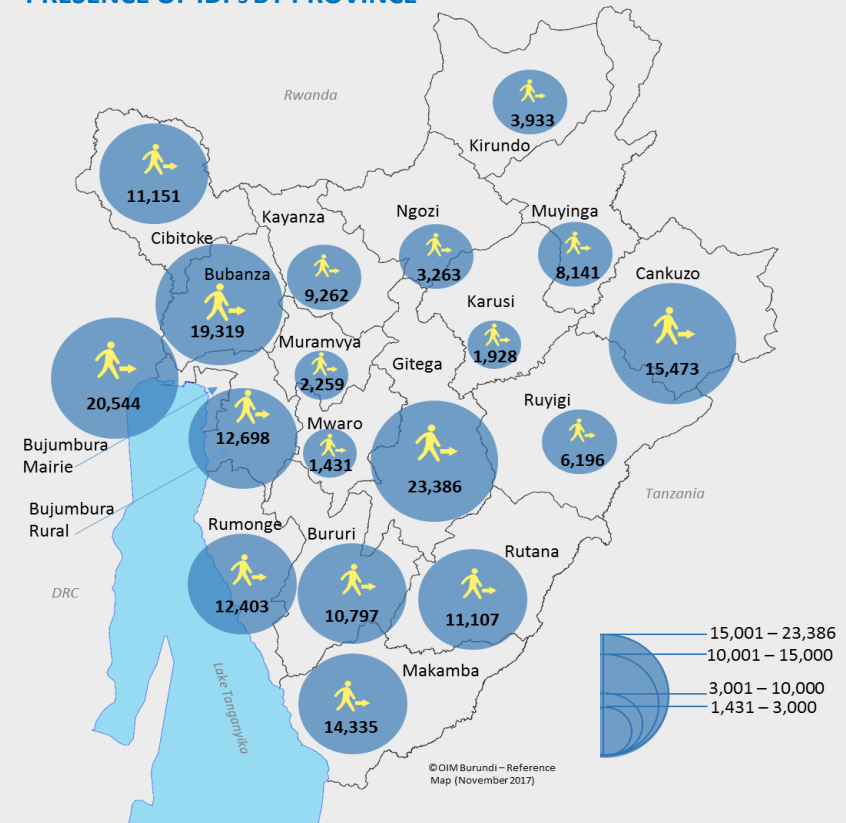

187,626 IDPs

42,416 Displaced Households

PARTICULARLY VULNERABLE GROUPS

IDP DEMOGRAPHIC

ACCOMMODATION TYPES

DISPLACEMENT REASONS

* Other reasons: 827

PROVINCES OF ORIGIN

PRESENCE OF IDPs BY PROVINCE

PERIOD OF DISPLACEMENT*

*Currently displaced IDPs

DISPLACEMENT TRENDS