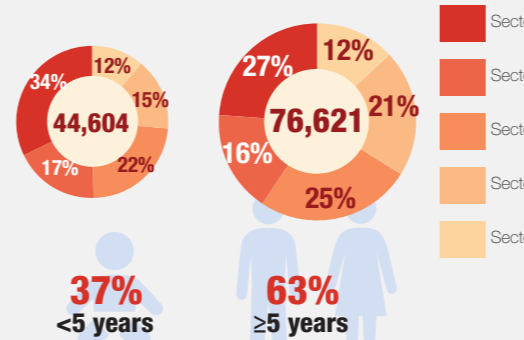

Overview

Internally Displaced Persons (IDPs) have been sheltering at the Bentiu protection of civilian site (PoC) since December 2013. There are currently 121,225 IDPs seeking protection in the site. Humanitarian partners and UNMISS are working with the communities to improve the living conditions in the site.

Supported by

Population Heat Map for Bentiu PoC

Population per Sector

SqM per Person

Population <5 and ≥5 years

Population living in communal shelters and tents

Male and Female Population breakdown

PoC Structures*

Population trend Dec 2015 - Mar 2017

*117 burnt shelters