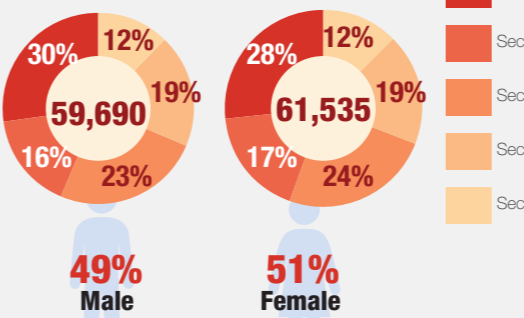

Overview

Internally Displaced Persons (IDPs) have been sheltering at the Bentiu protection of civilian site (PoC) since December 2013. There are currently 121,225 IDPs seeking protection in the site. Humanitarian partners and UNMISS are working with the communities to improve the living conditions in the site.

Supported by

Population Heat Map for Bentiu PoC

Population per Sector

SqM per Person

Population <5 and ≥5 years

Population living in communal shelters and tents

Male and Female Population breakdown

PoC Structures*

Population trend Dec 2015 - Mar 2017

*117 burnt shelters