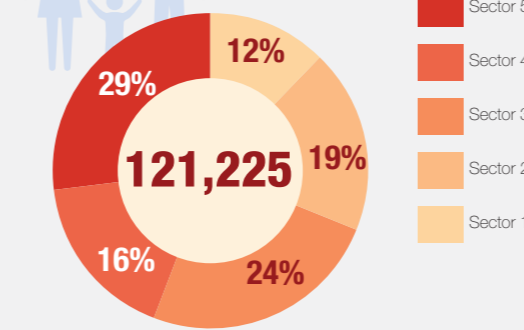

Overview

Internally Displaced Persons (IDPs) have been sheltering at the Bentiu protection of civilian site (PoC) since December 2013. There are currently 121,225 IDPs seeking protection in the site. Humanitarian partners and UNMISS are working with the communities to improve the living conditions in the site.

Supported by

Population Heat Map for Bentiu PoC

Population per Sector

SqM per Person

Population <5 and ≥5 years

Population living in communal shelters and tents

Male and Female Population breakdown

PoC Structures*

Population trend Dec 2015 - Mar 2017

*117 burnt shelters