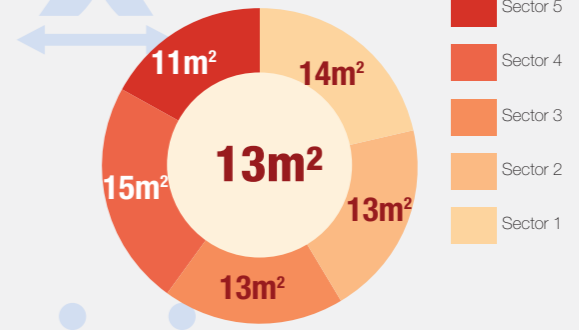

Overview

Internally Displaced Persons (IDPs) have been sheltering at the Bentiu protection of civilian site (PoC) since December 2013. There are currently 121,225 IDPs seeking protection in the site. Humanitarian partners and UNMISS are working with the communities to improve the living conditions in the site.

Supported by

Population Heat Map for Bentiu PoC

Population per Sector

SqM per Person

Population <5 and ≥5 years

Population living in communal shelters and tents

Male and Female Population breakdown

PoC Structures*

Population trend Dec 2015 - Mar 2017

*117 burnt shelters