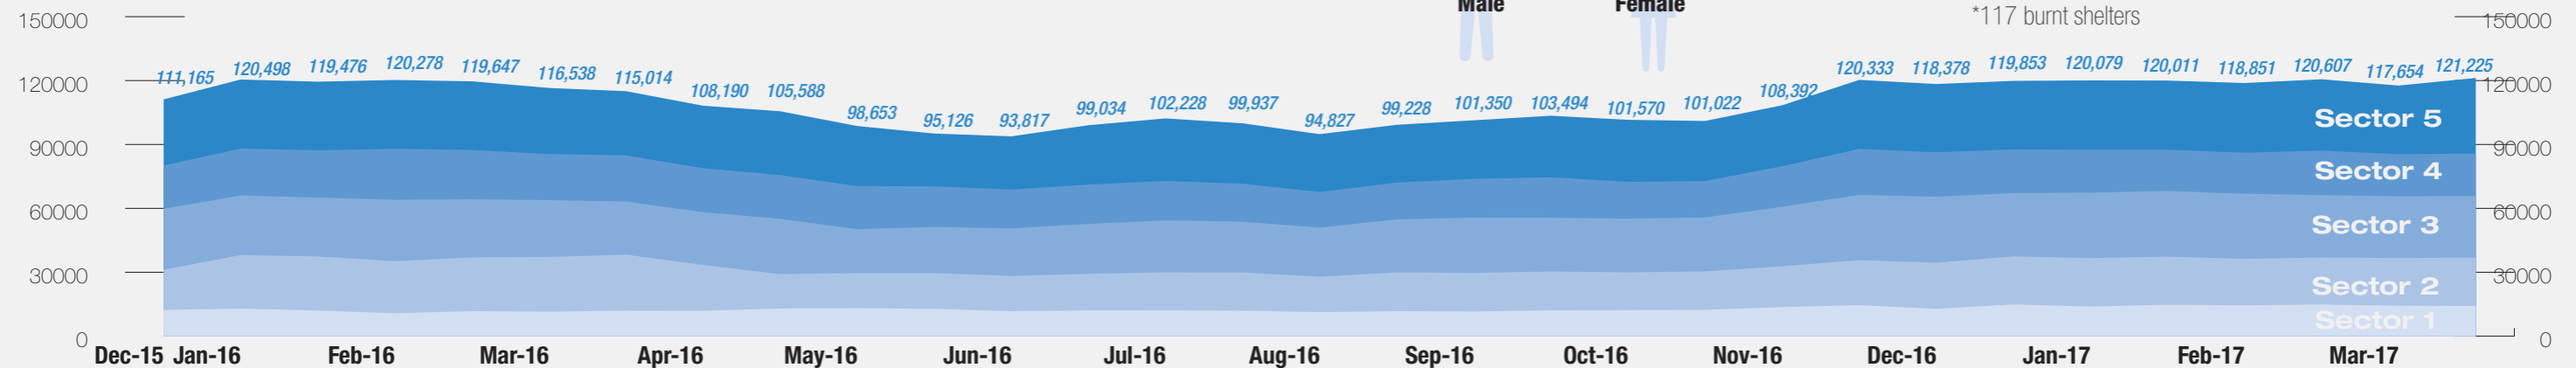

Overview

Internally Displaced Persons (IDPs) have been sheltering at the Bentiu protection of civilian site (PoC) since December 2013. There are currently 121,225 IDPs seeking protection in the site. Humanitarian partners and UNMISS are working with the communities to improve the living conditions in the site.

Supported by

Population Heat Map for Bentiu PoC

Population per Sector

SqM per Person

Population <5 and ≥5 years

Population living in communal shelters and tents

Male and Female Population breakdown

PoC Structures*

Population trend Dec 2015 - Mar 2017

*117 burnt shelters