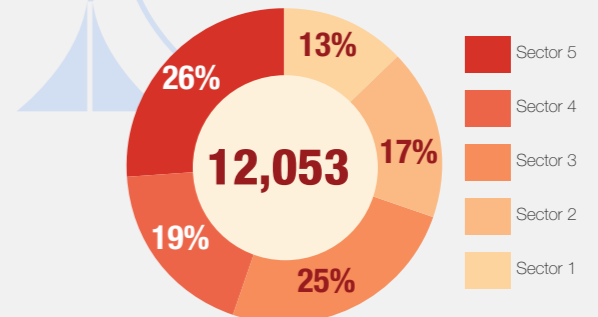

Overview

Internally Displaced Persons (IDPs) have been sheltering at the Bentiu protection of civilian site (PoC) since December 2013. There are currently 121,225 IDPs seeking protection in the site. Humanitarian partners and UNMISS are working with the communities to improve the living conditions in the site.

Supported by

Population Heat Map for Bentiu PoC

Population per Sector

SqM per Person

Population <5 and ≥5 years

Population living in communal shelters and tents

Male and Female Population breakdown

PoC Structures*

Population trend Dec 2015 - Mar 2017

*117 burnt shelters