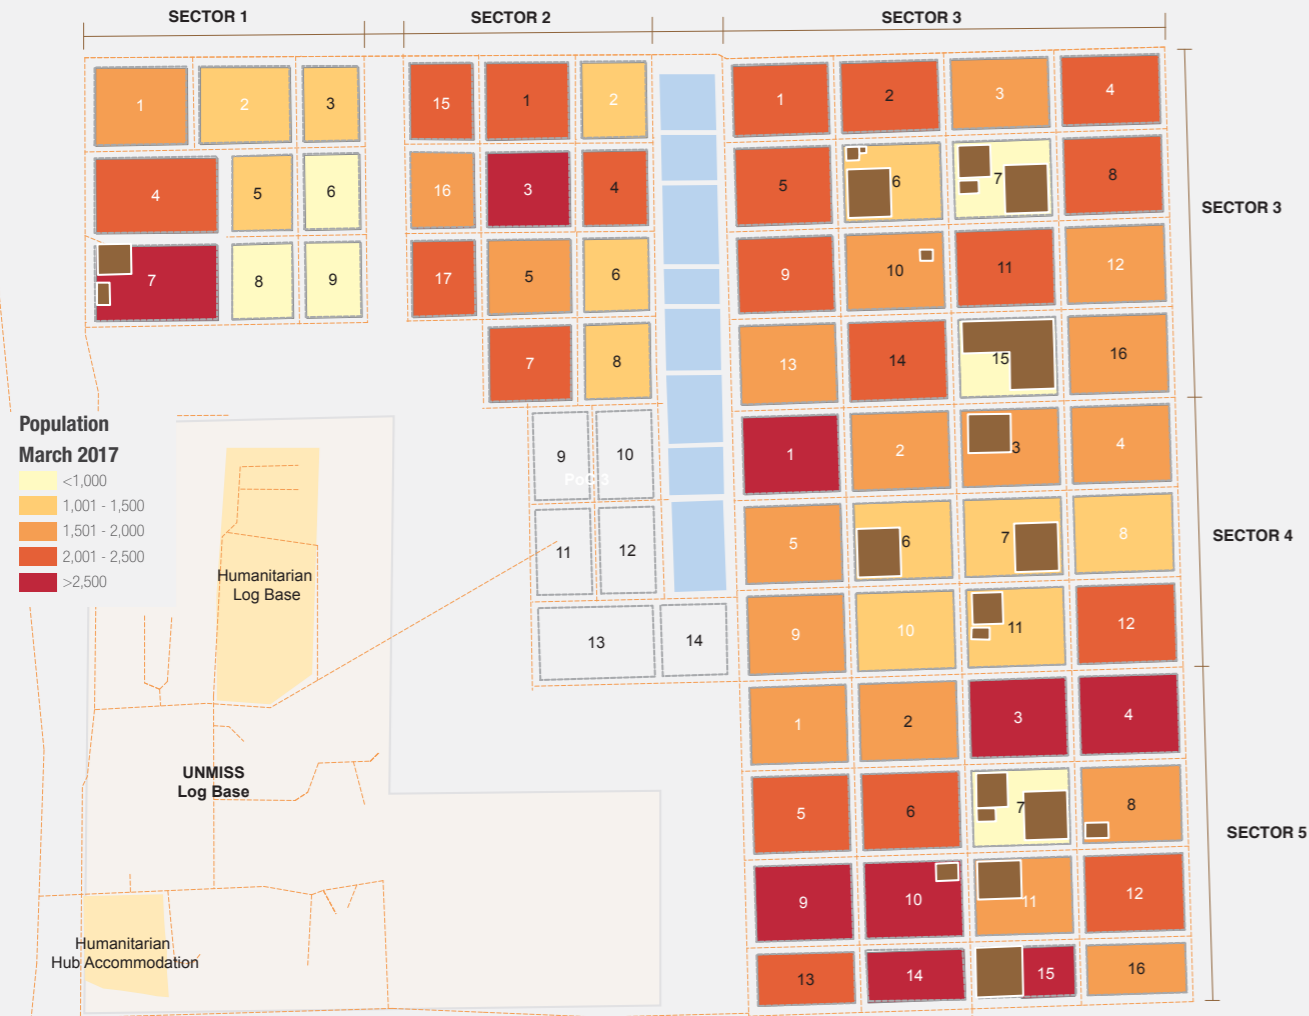

Overview

Internally Displaced Persons (IDPs) have been sheltering at the Bentiu protection of civilian site (PoC) since December 2013. There are currently 121,225 IDPs seeking protection in the site. Humanitarian partners and UNMISS are working with the communities to improve the living conditions in the site.

Supported by

Population Heat Map for Bentiu PoC

Population per Sector

SqM per Person

Population <5 and ≥5 years

Population living in communal shelters and tents

Male and Female Population breakdown

PoC Structures*

Population trend Dec 2015 - Mar 2017

*117 burnt shelters