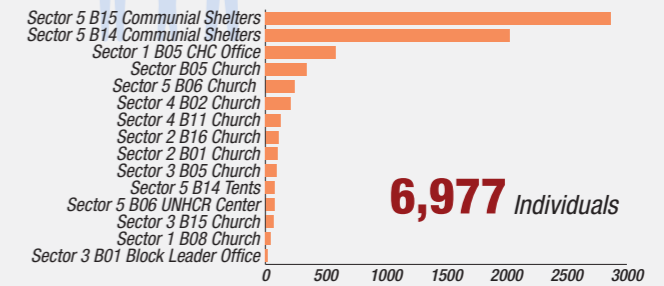

Overview

Internally Displaced Persons (IDPs) have been sheltering at the Bentiu protection of civilian site (PoC) since December 2013. There are currently 121,225 IDPs seeking protection in the site. Humanitarian partners and UNMISS are working with the communities to improve the living conditions in the site.

Supported by

Population Heat Map for Bentiu PoC

Population per Sector

SqM per Person

Population <5 and ≥5 years

Population living in communal shelters and tents

Male and Female Population breakdown

PoC Structures*

Population trend Dec 2015 - Mar 2017

*117 burnt shelters