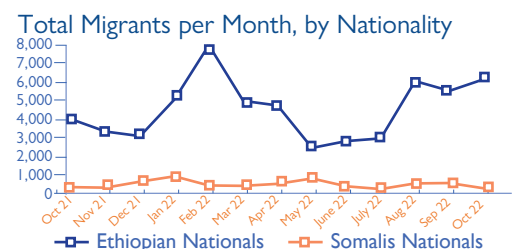

NON-YEMENI MIGRANT ARRIVALS