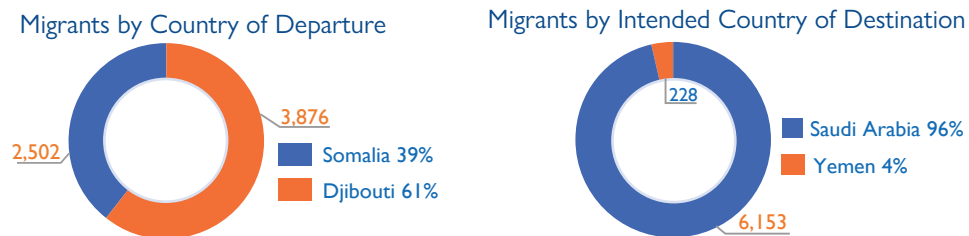

NON-YEMENI MIGRANT ARRIVALS