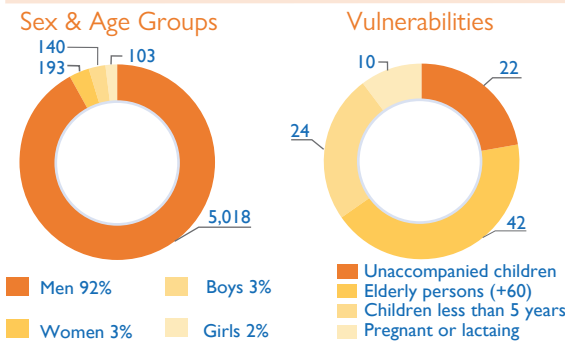

YEMENI MIGRANT RETURNEES