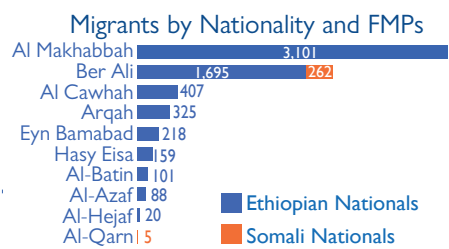

NON-YEMENI MIGRANT ARRIVALS