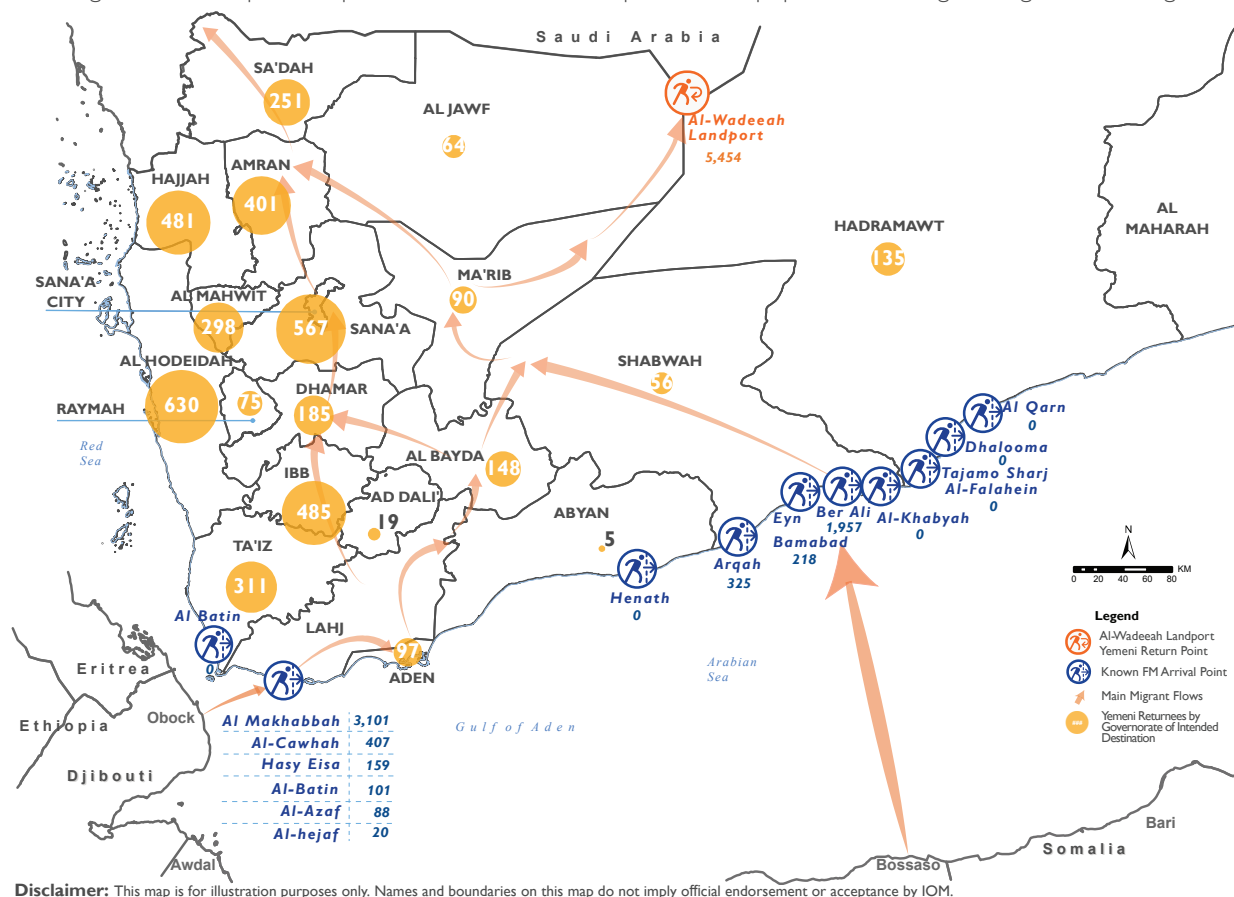

In October 2022, IOM Yemen DTM recorded 6,381 migrants entering Yemen, an six per cent increase compared to September 2022 (6,041). In Lahj DTM has registered an increase in arrivals (+ 60%) compared to the last month in contrast to Shabwah, which registered a decrease this month (- 31%). The overall increase could be linked to weather conditions, sea tides and decreased coast guard patrolling in Djibouti. While travel had been primarily due to economic reasons in the first half of the year, DTM has been recording conflict induced movements since August, being the reason for 35 per cent of all incoming movements in October. All conflict motivated travel was recorded in Shabwah coming from Bari, Somalia (28% children, 21% women and 51% men).

Due to the deteriorating humanitarian crisis in Yemen and the challenges in moving towards KSA, many migrants opted to return to the Horn of Africa. DTM teams in Djibouti recorded that during October 2022, a total of 648 migrants took the risky return by boat from Yemen to travel home. Moreover, DTM recorded 5,454 Yemeni returns from KSA during the month of October 2022, compared to 4,532 in September 2022. Between 1 January and 31 October 2022, DTM recorded 53,401 migrants and 55,269 Yemeni migrant returnees to Yemen.