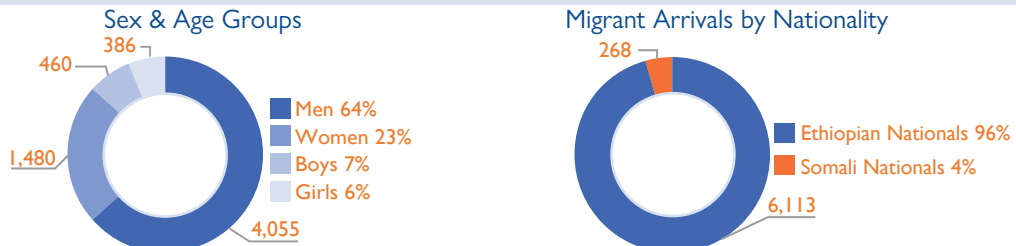

NON-YEMENI MIGRANT ARRIVALS