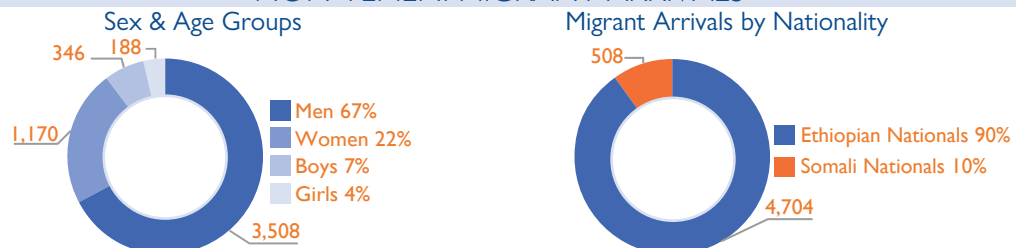

NON-YEMENI MIGRANT ARRIVALS