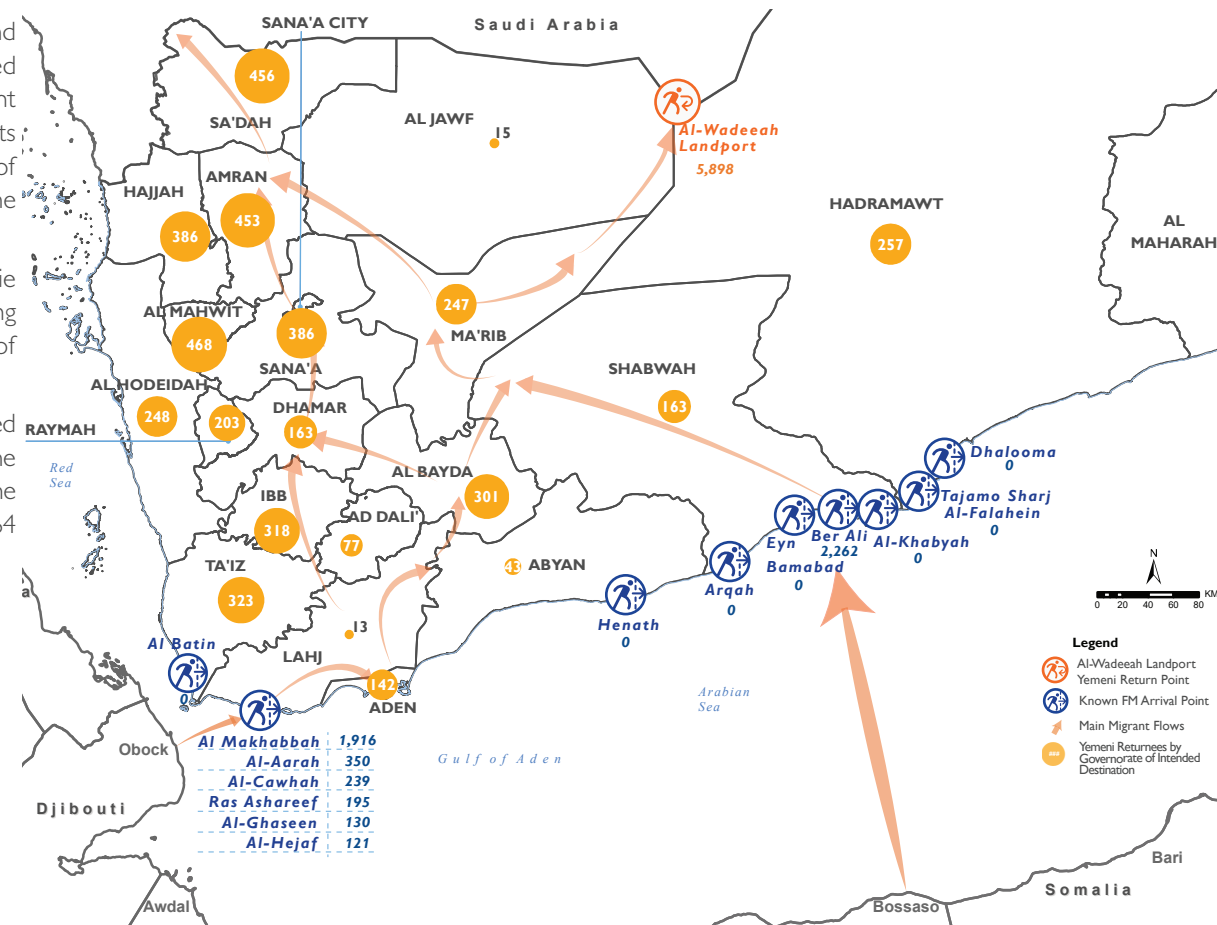

NON-YEMENI MIGRANT ARRIVALS AND YEMENI MIGRANT RETURNEES IN APRIL 2022

5,212 Migrants | 5,898 Yemeni Migrant Returnees

IOM Yemen DTM's Flow Monitoring Registry (FMR) monitors migrant arrivals on the southern coastal border and Yemeni return locations on Yemen's northern border with the Kingdom of Saudi Arabia (KSA). Enumerators placed at Flow Monitoring Points (FMPs) record migrant arrivals and returning Yemeni nationals to identify different patterns of migration, and to provide quantitative estimates to help define the population of irregular migrants entering the country. FMR is not representative of all flows in Yemen and should be understood as only indicative of migration trends of the unknown total number of migrants arriving in Yemen at FMPs during the time frame indicated. Access constraints limit the ability to collect data at some migrant arrival points.

In April 2022, IOM Yemen DTM recorded 5,212 migrants entering Yemen, similar to 5,354 in March 2022. This relatively lower migration flow, in comparison to previous months, is likely related to seasonal changes including difficult weather conditions and high tides. Furthermore, the drop might also be associated with the tightening of security measures on the borders of Djibouti and Yemen.

Due to the deteriorating humanitarian crisis in Yemen and the challenges in moving towards KSA, many migrants opted to return to the Horn of Africa. DTM teams in Djibouti recorded that during April 2022, a total of 559 migrants took the risky return by boat from Yemen to travel home. Moreover, DTM recorded 5,898 Yemeni returns from KSA during the month of April 2022, compared to 7,607 in March 2022. Between 1 January and 30 April 2022, an estimated 24,864 migrants and 23,950 Yemeni migrant returnees arrived in Yemen.