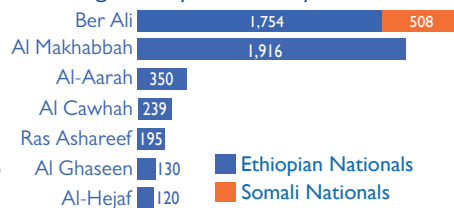

Migrants by Nationality and FMPs