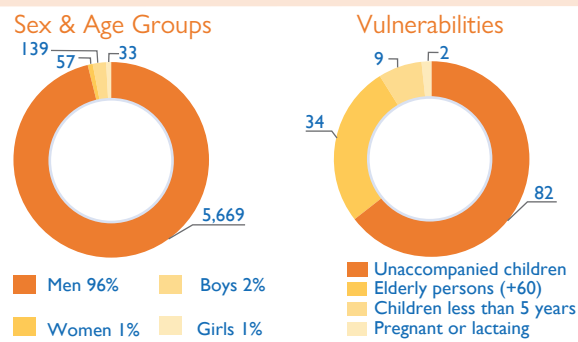

YEMENI MIGRANT RETURNEES