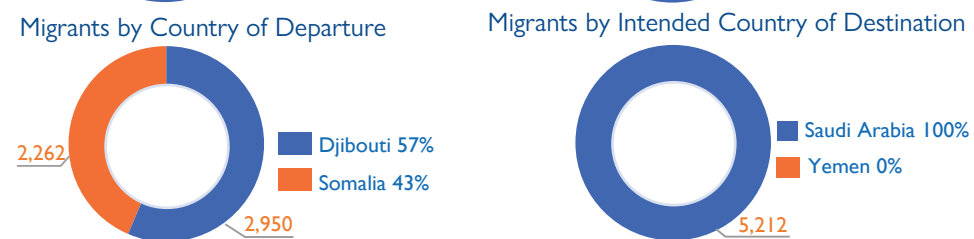

NON-YEMENI MIGRANT ARRIVALS