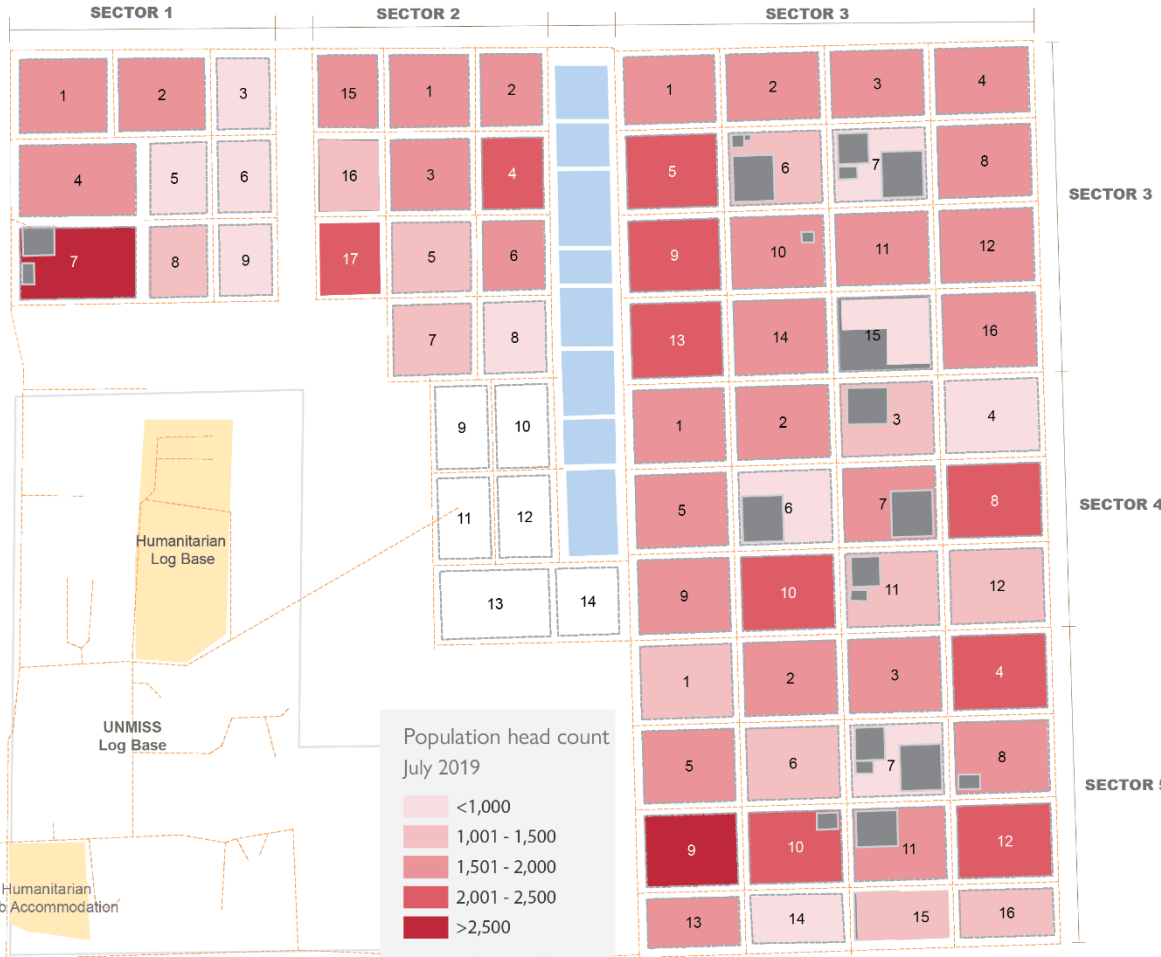

As per the **July 2019 headcount, the population stands at 103,424 individuals (18,140 households)**. Whilst DTM observed a decrease of over 13,000 individuals between January and March 2019, the population has since seen a slight net increase (3%). Displacement site flow monitoring suggests that this increase could in large part be due to new arrivals from Sudan.

Children under the age of five constitute 35.6 per cent of the PoC site's population. Overall, 52.2 per cent of the population are male and 47.8 per cent are female.

Population under the age of 5

35.6% less than 5 years old

Overall, the population of Bentiu PoC site has seen a net increase of three per cent since March 2019. The most significant drop in population occurred in sector 1 where the number of residents decreased by 11 per cent followed by sector 5 (4%), the site's most populous sector. Both sector 3 and 4 grew by 14 and 16 per cent respectively (a combined 6,084 individuals more than in March 2019).

The two blocks with the largest population were found in sector 5 (block 9: 2,773 individuals) and 1 (block 7: 2,759).

Population in Bentiu PoC (July 2019)

For further information, contact southsudandtm@iom.int & visit <https://displacement.iom.int/south-sudan>.