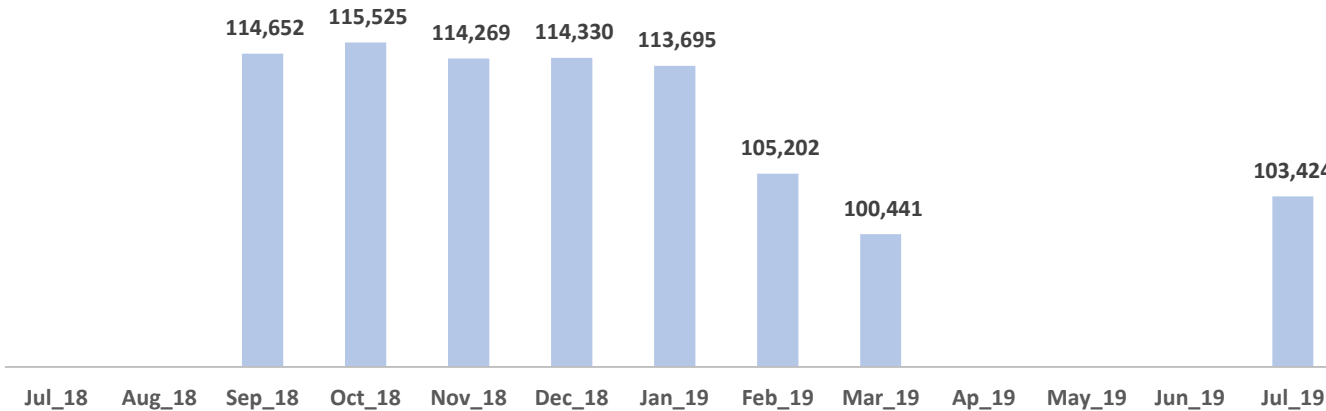

As per the **July 2019 headcount, the population stands at 103,424 individuals (18,140 households)**. Whilst DTM observed a decrease of over 13,000 individuals between January and March 2019, the population has since seen a slight net increase (3%). Displacement site flow monitoring suggests that this increase could in large part be due to new arrivals from Sudan.

Children under the age of five constitute 35.6 per cent of the PoC site's population. Overall, 52.2 per cent of the population are male and 47.8 per cent are female.

Population under the age of 5

35.6% less than 5 years old

Monthly trend in Bentiu PoC, July 2018 – July 2019*

*Between the months of June to September 2018 and April to June 2019, IOM was not able to conduct headcounts.

HEADCOUNT

Bentiu PoC

Data collection 25-29 July 2019

Overall, the population of Bentiu PoC site has seen a net increase of three per cent since March 2019. The most significant drop in population occurred in sector 1 where the number of residents decreased by 11 per cent followed by sector 5 (4%), the site's most populous sector. Both sector 3 and 4 grew by 14 and 16 per cent respectively (a combined 6,084 individuals more than in March 2019).