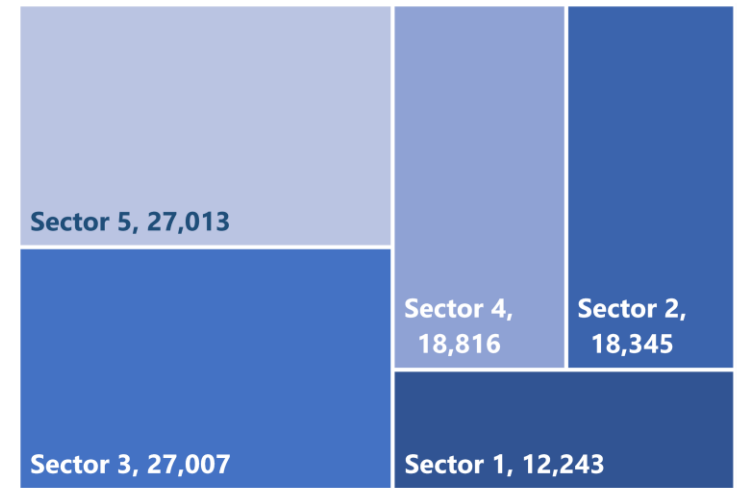

Population in Bentiu PoC (July 2019)

For further information, contact southsudandtm@iom.int & visit <https://displacement.iom.int/south-sudan>.

DTM IS SUPPORTED BY

USAID
FROM THE AMERICAN PEOPLE

Schweizerische Eidgenossenschaft
Confédération suisse
Confederazione Svizzera
Confederaziun svizra

Swiss Agency for Development
and Cooperation SDC