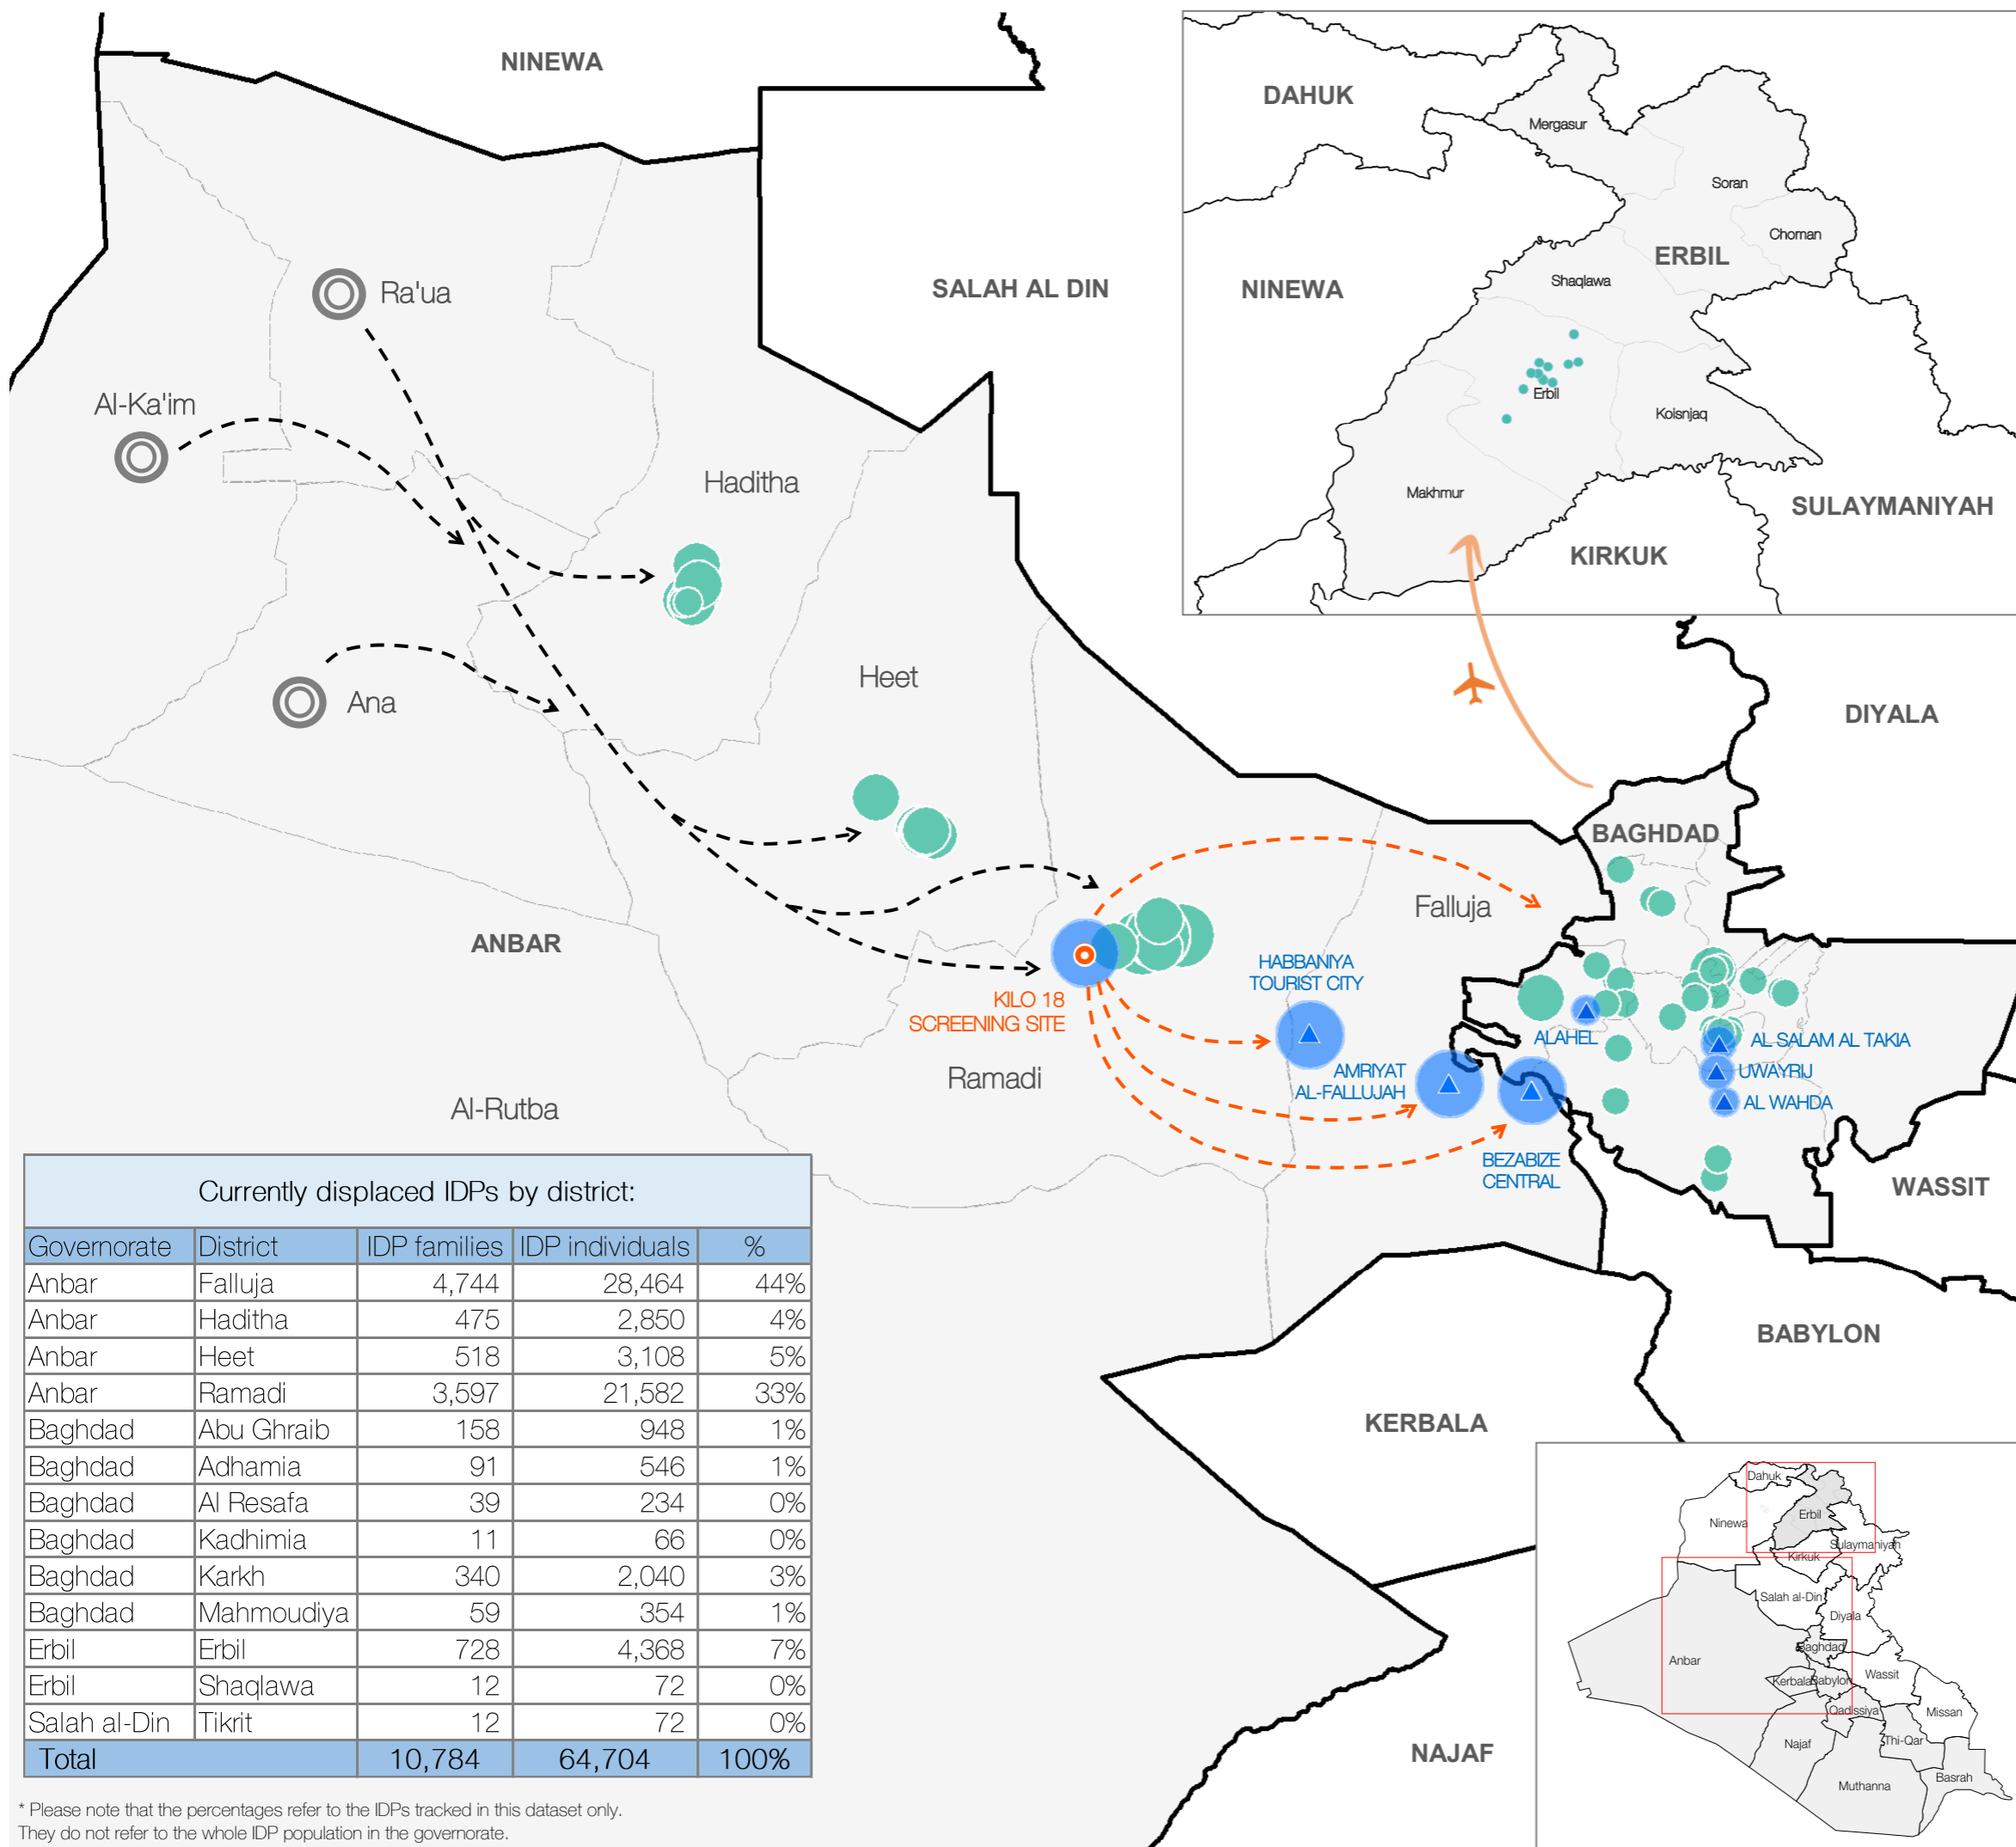

42,600 IDPs currently registered in camps

22,104 IDPs identified in out-of-camp locations:

21,534 IDPs in private settings

570 IDPs in critical shelter

The DTM has been monitoring displacement movements from west Anbar areas, particularly the districts of Ana, Al-Ka'im and Ru'ua, since January 2017.

Displacement has been taking place since then as a consequence of hostilities in the area, and mainly in anticipation of the larger military operations announced to be launched several times throughout 2017.

Reportedly, most IDPs transit through Kilo 18 screening site and then proceed towards camps and out-of-camp locations. However, not all IDPs transit through Kilo 18 screening site as many reach their location of displacement through other routes. The DTM has consequently set up an integrated system composed of a flow monitoring system at Kilo 18 screening site and the regular DTM Emergency Tracking, which tracks IDPs at their location of displacement. These two systems are to be used in an integrated manner as the flow monitoring system at Kilo 18 screening site does not fully capture the displacement.

Legend:

- Governorate boundaries
- District boundaries
- Main districts of origin

DISCLAIMER: The map is for illustration purposes only. Names and boundaries on this map do not imply official endorsement or acceptance by IOM. Source: OCHA CODs 2017

Currently displaced IDPs by district:				
Governorate	District	IDP families	IDP individuals	%
Anbar	Falluja	4,744	28,464	44%
Anbar	Haditha	475	2,850	4%
Anbar	Heet	518	3,108	5%
Anbar	Ramadi	3,597	21,582	33%
Baghdad	Abu Ghraib	158	948	1%
Baghdad	Adhamia	91	546	1%
Baghdad	Al Resafa	39	234	0%
Baghdad	Kadhimia	11	66	0%
Baghdad	Karkh	340	2,040	3%
Baghdad	Mahmoudiya	59	354	1%
Erbil	Erbil	728	4,368	7%
Erbil	Shaqlawa	12	72	0%
Salah al-Din	Tikrit	12	72	0%
Total		10,784	64,704	100%

* Please note that the percentages refer to the IDPs tracked in this dataset only. They do not refer to the whole IDP population in the governorate.