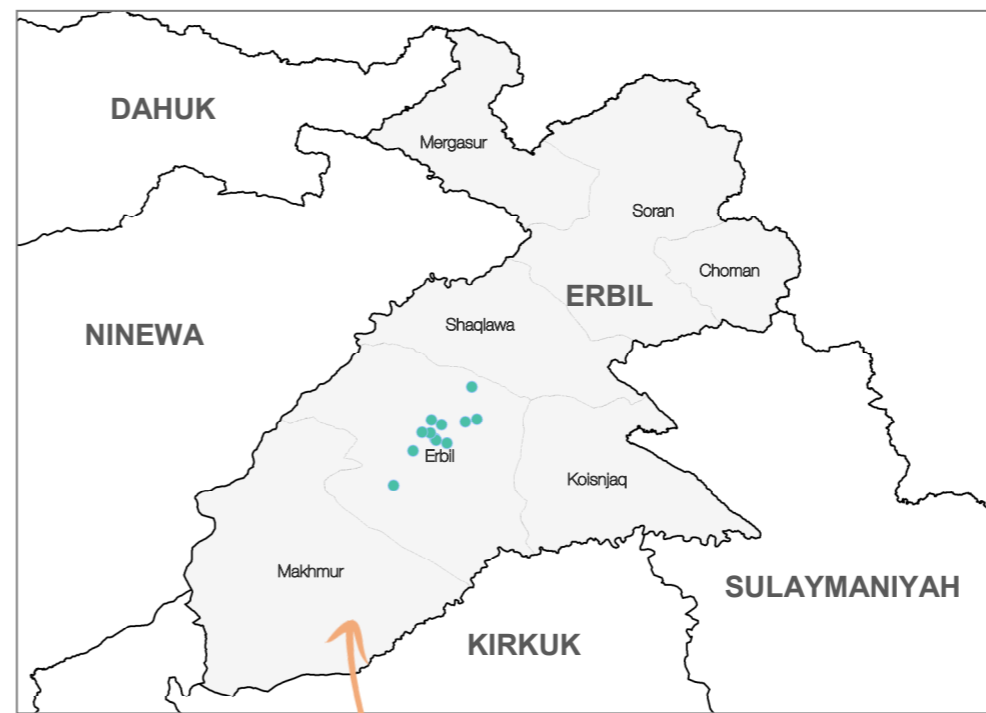

42,600 IDPs currently registered in camps

22,104 IDPs identified in out-of-camp locations:

21,534 IDPs in private settings

570 IDPs in critical shelter

The DTM has been monitoring displacement movements from west Anbar areas, particularly the districts of Ana, Al-Ka'im and Ru'ua, since January 2017.

Displacement has been taking place since then as a consequence of hostilities in the area, and mainly in anticipation of the larger military operations announced to be launched several times throughout 2017.

Reportedly, most IDPs transit through Kilo 18 screening site and then proceed towards camps and out-of-camp locations. However, not all IDPs transit through Kilo 18 screening site as many reach their location of displacement through other routes. The DTM has consequently set up an integrated system composed of a flow monitoring system at Kilo 18 screening site and the regular DTM Emergency Tracking, which tracks IDPs at their location of displacement. These two systems are to be used in an integrated manner as the flow monitoring system at Kilo 18 screening site does not fully capture the displacement.

Legend:

- Governorate boundaries
- District boundaries
- Main districts of origin

DISCLAIMER: The map is for illustration purposes only. Names and boundaries on this map do not imply official endorsement or acceptance by IOM. Source: OCHA CODs 2017

Currently displaced IDPs by district:				
Governorate	District	IDP families	IDP individuals	%
Anbar	Falluja	4,744	28,464	44%
Anbar	Haditha	475	2,850	4%
Anbar	Heet	518	3,108	5%
Anbar	Ramadi	3,597	21,582	33%
Baghdad	Abu Ghraib	158	948	1%
Baghdad	Adhamia	91	546	1%
Baghdad	Al Resafa	39	234	0%
Baghdad	Kadhimia	11	66	0%
Baghdad	Karkh	340	2,040	3%
Baghdad	Mahmoudiya	59	354	1%
Erbil	Erbil	728	4,368	7%
Erbil	Shaqlawa	12	72	0%
Salah al-Din	Tikrit	12	72	0%
Total		10,784	64,704	100%

* Please note that the percentages refer to the IDPs tracked in this dataset only. They do not refer to the whole IDP population in the governorate.