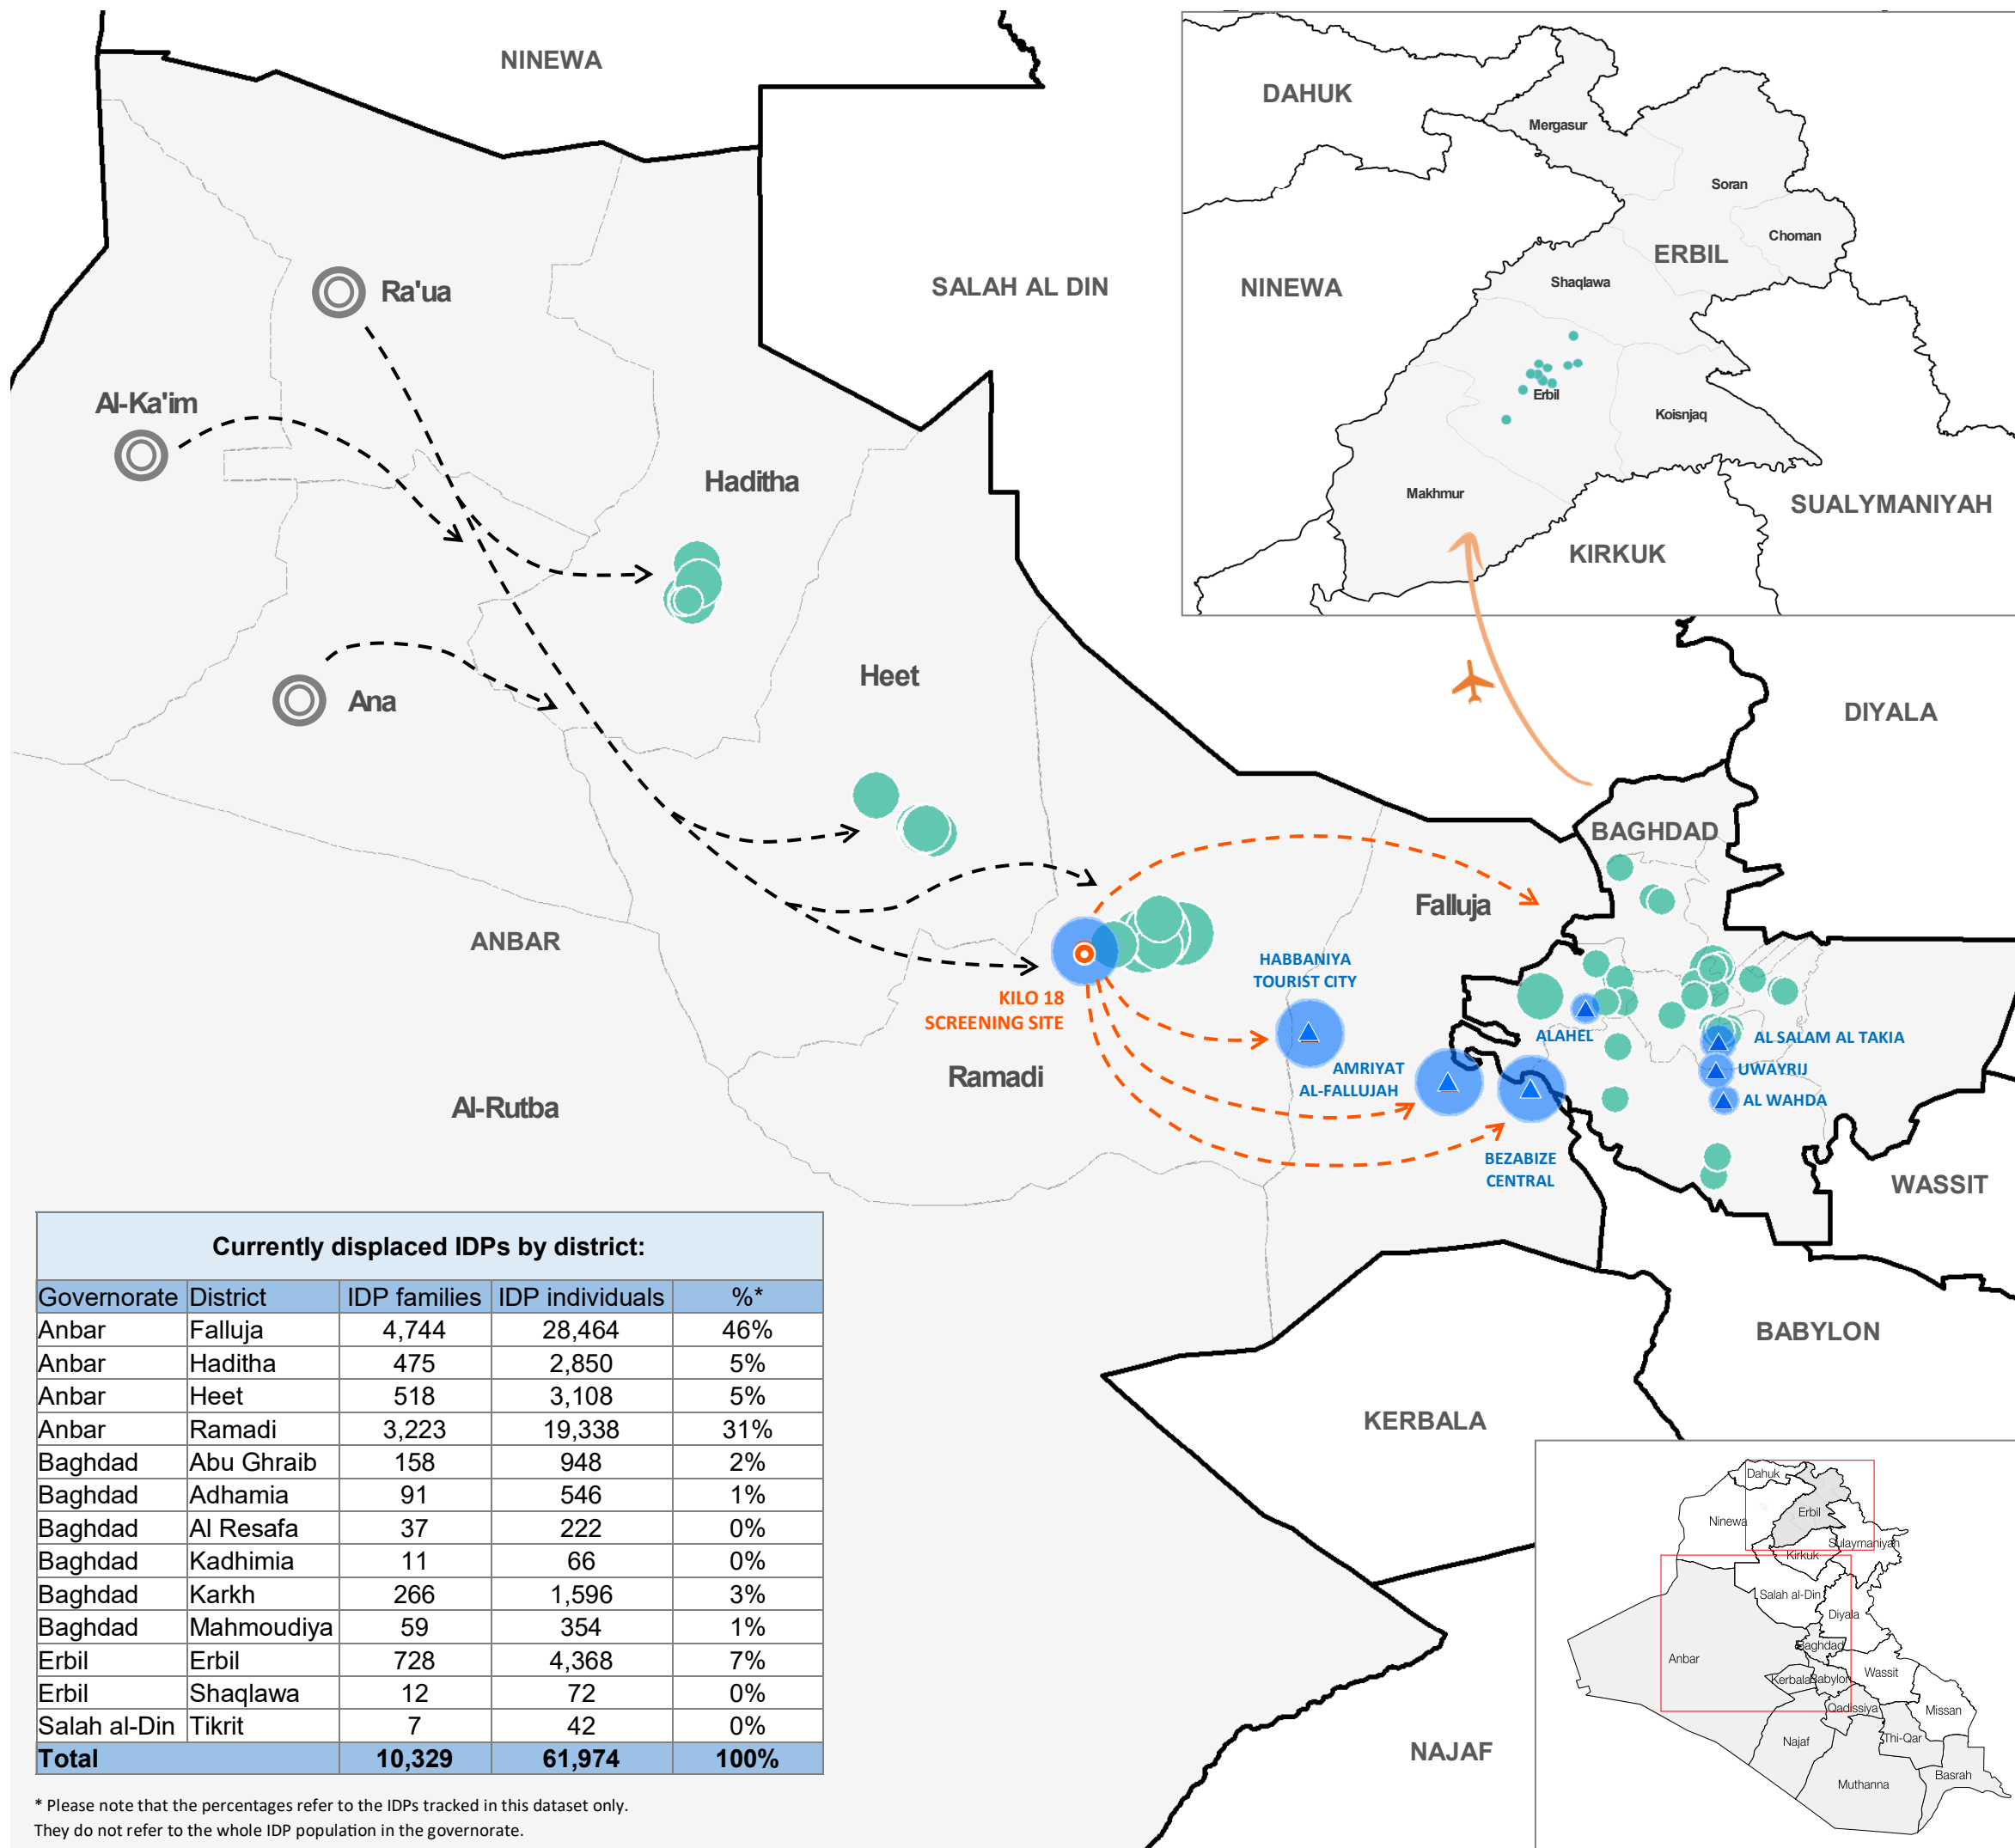

📍 **40,266 IDPs** currently registered in camps

📍 **21,708 IDPs** identified in out-of-camp locations:

🏠 **21,168** IDPs in private settings

🏠 **540** IDPs in critical shelter

The DTM has been monitoring displacement movements from west Anbar areas, particularly the districts of Ana, Al-Ka'im and Ru'ua, since January 2017.

Displacement has been taking place since then as a consequence of hostilities in the area, and mainly in anticipation of the larger military operations announced to be launched several times throughout 2017.

Reportedly, most IDPs transit through Kilo 18 screening site and then proceed towards camps and out-of-camp locations. However, not all IDPs transit through Kilo 18 screening site as many reach their location of displacement through other routes. The DTM has consequently set up an integrated system composed of a flow monitoring system at Kilo 18 screening site and the regular DTM Emergency Tracking, which tracks IDPs at their location of displacement. These two systems are to be used in an integrated manner as the flow monitoring system at Kilo 18 screening site does not fully capture the displacement.

Legend:

- ▭ Governorate boundaries
- ▭ District boundaries
- 📍 Main districts of origin

DISCLAIMER: The map is for illustration purposes only. Names and boundaries on this map do not imply official endorsement or acceptance by IOM. Source: OCHA CODs 2017

Currently displaced IDPs by district:

Governorate	District	IDP families	IDP individuals	%*
Anbar	Falluja	4,744	28,464	46%
Anbar	Haditha	475	2,850	5%
Anbar	Heet	518	3,108	5%
Anbar	Ramadi	3,223	19,338	31%
Baghdad	Abu Ghraib	158	948	2%
Baghdad	Adhamia	91	546	1%
Baghdad	Al Resafa	37	222	0%
Baghdad	Kadhimia	11	66	0%
Baghdad	Karkh	266	1,596	3%
Baghdad	Mahmoudiya	59	354	1%
Erbil	Erbil	728	4,368	7%
Erbil	Shaqlawa	12	72	0%
Salah al-Din	Tikrit	7	42	0%
Total		10,329	61,974	100%

* Please note that the percentages refer to the IDPs tracked in this dataset only. They do not refer to the whole IDP population in the governorate.