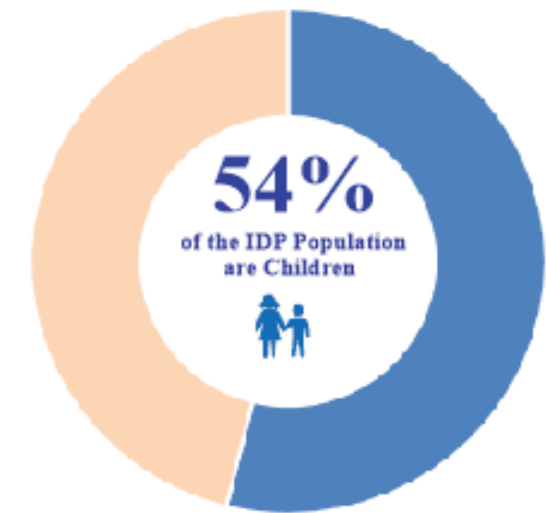

NIGERIA

ROUND VIII INTERNAL DISPLACEMENT SITES

AS OF FEBRUARY 2016

186,268 IDPs 

34,240 Households

84 Sites* 

Demographic Breakdown of IDPs in Sites

-  DTM Round VII Covered States
 -  State Boundary
 -  LGA With Sites
 -  Camps & Camp-like Settings
 -  Waterbodies
- * Camps and camp-like settings
LGA: Local Government Areas