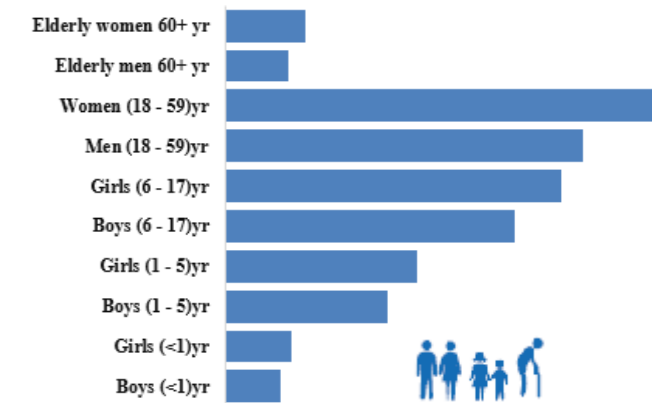

NIGERIA

ROUND VIII INTERNAL DISPLACEMENT SITES

AS OF FEBRUARY 2016

186,268 IDPs 

34,240 Households

84 Sites* 

Demographic Breakdown of IDPs in Sites

-  DTM Round VII Covered States
 -  State Boundary
 -  LGA With Sites
 -  Camps & Camp-like Settings
 -  Waterbodies
- * Camps and camp-like settings
LGA: Local Government Areas