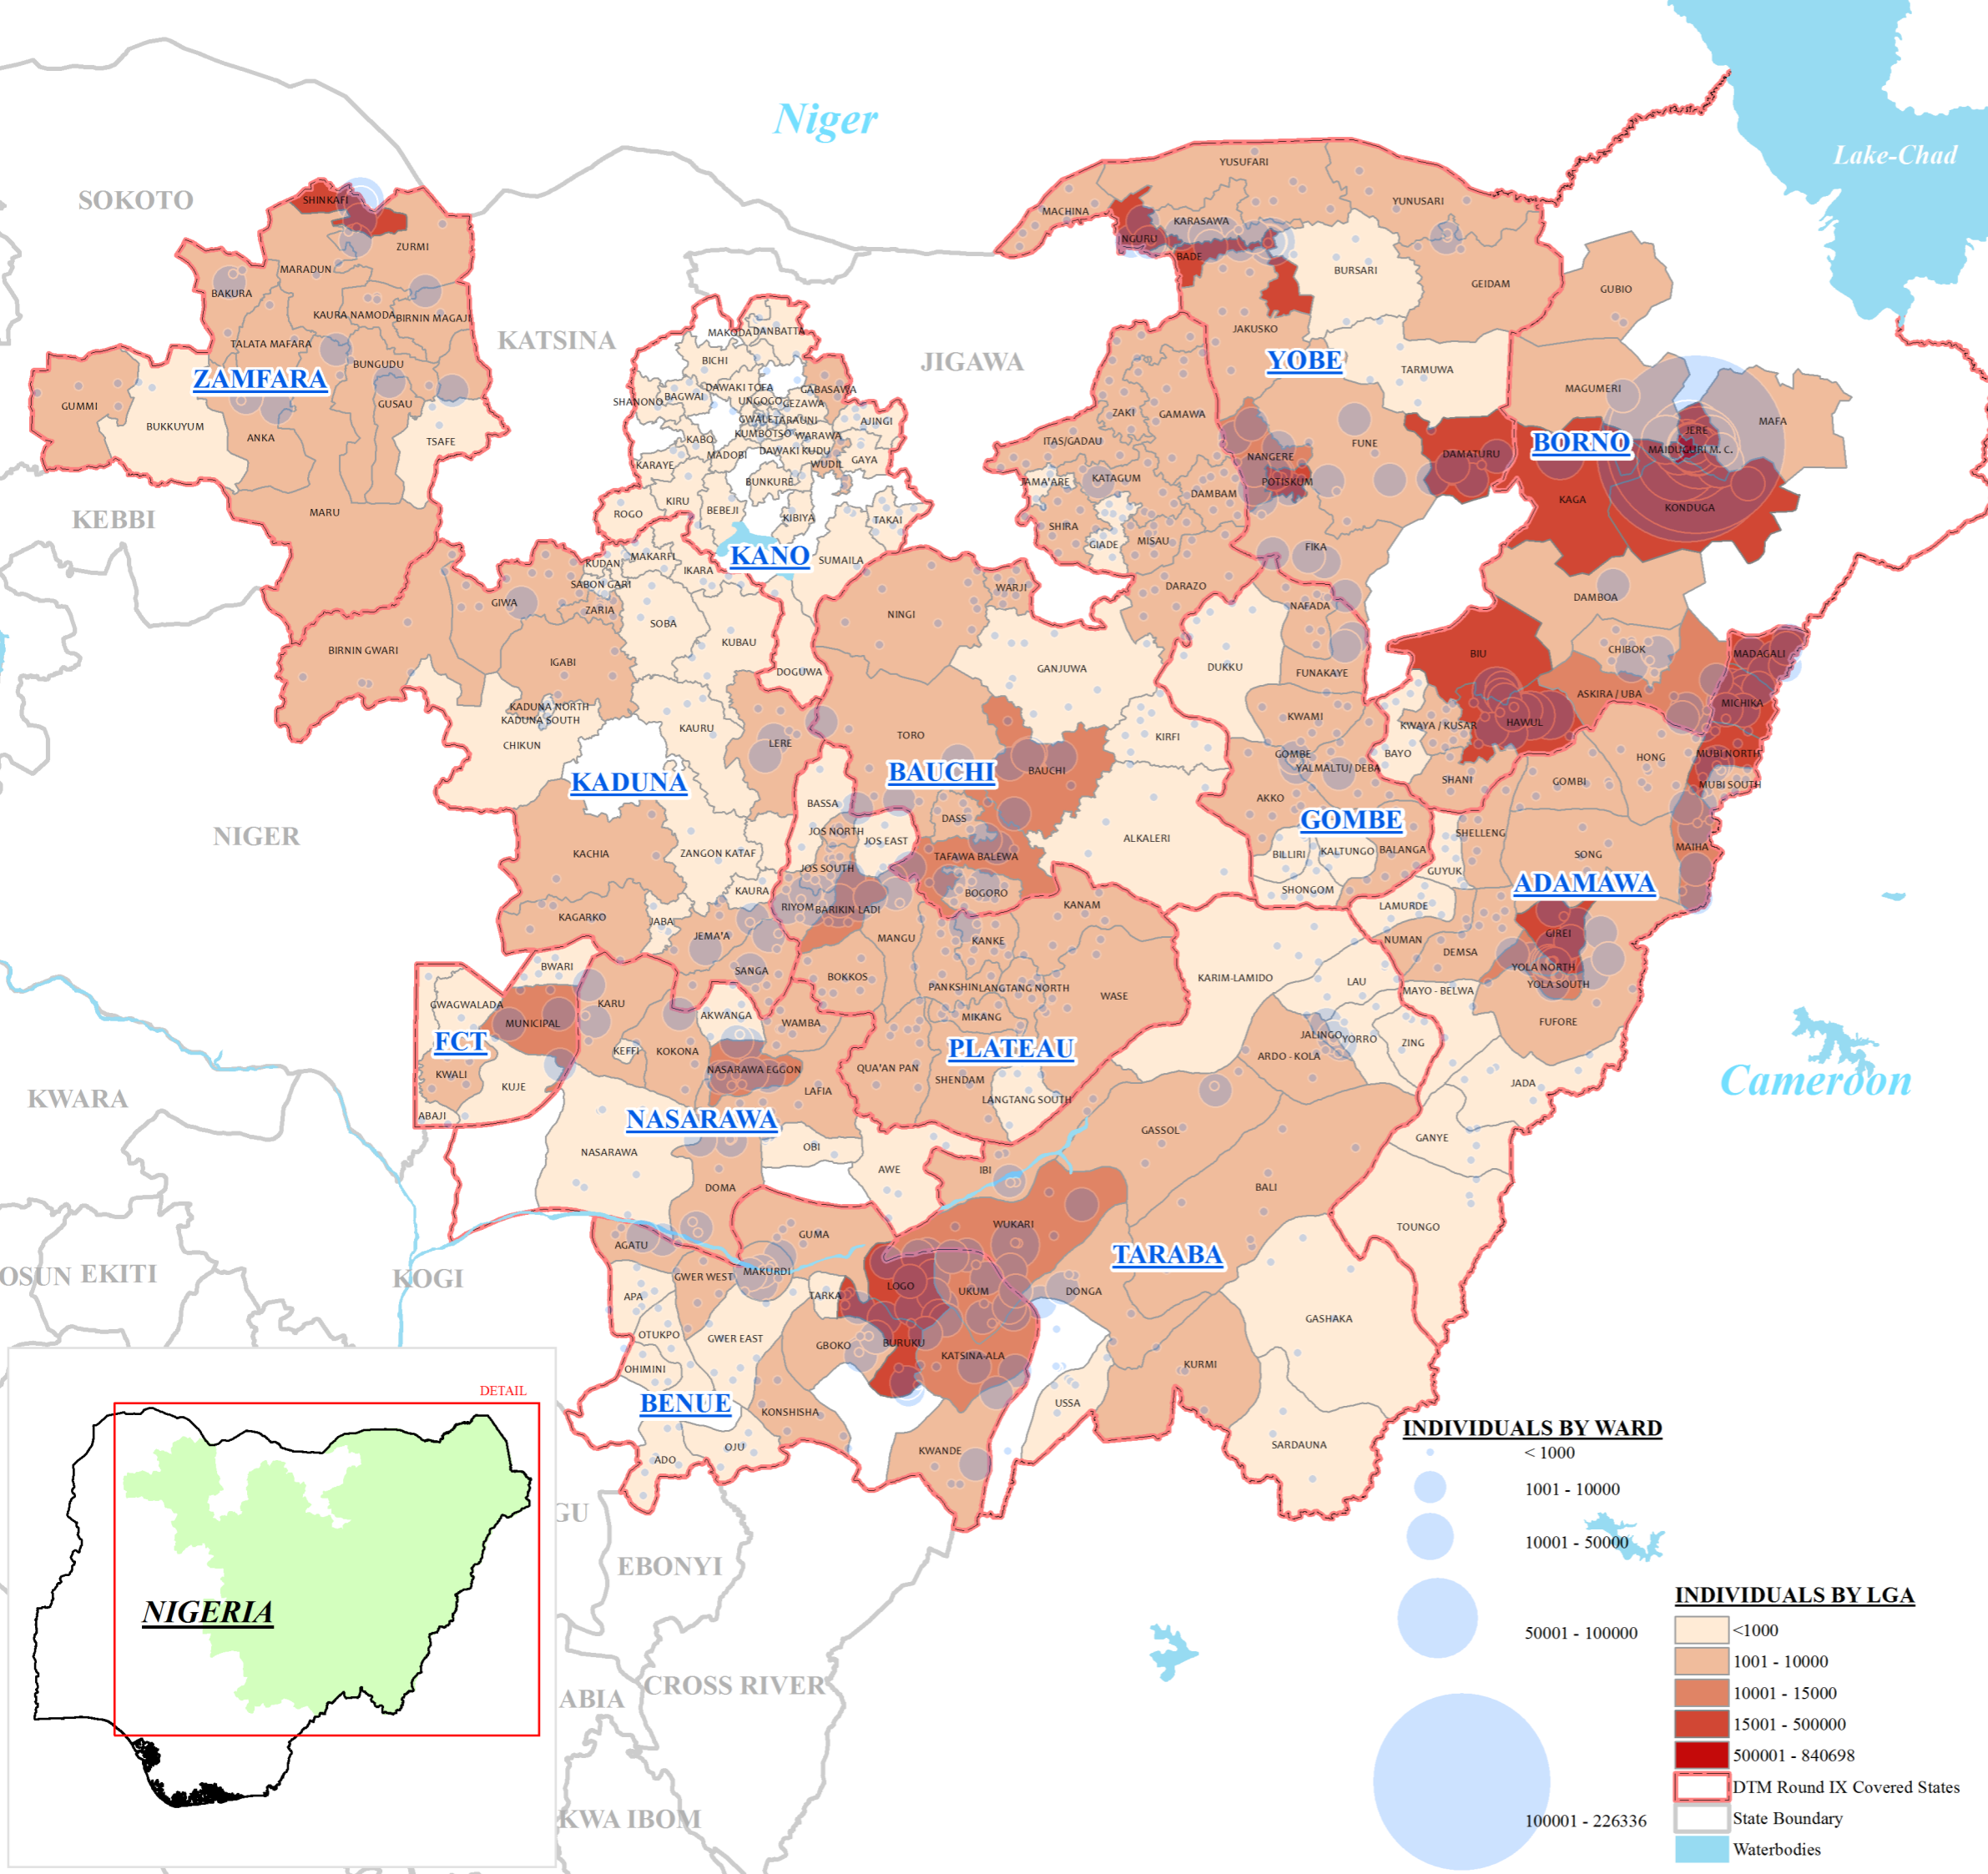

NIGERIA

ROUND IX BASELINE ASSESSMENT

AS OF APRIL 2016

2,155,618 IDPs

352,840 Households

DEMOGRAPHICS

LGA: Local Government Areas

Sources: IOM DTM Data/ APRIL 2016

This map is for illustration purposes only. Names and boundaries on this map do not imply official endorsement or acceptance by IOM.