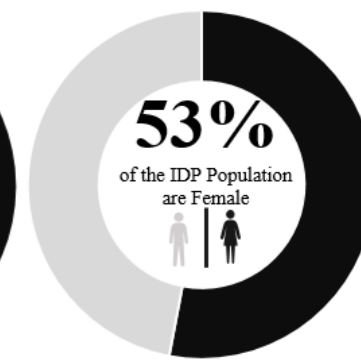

NIGERIA

ROUND IX BASELINE ASSESSMENT

AS OF APRIL 2016

2,155,618 IDPs

352,840 Households

DEMOGRAPHICS

LGA: Local Government Areas

Sources: IOM DTM Data/ APRIL 2016