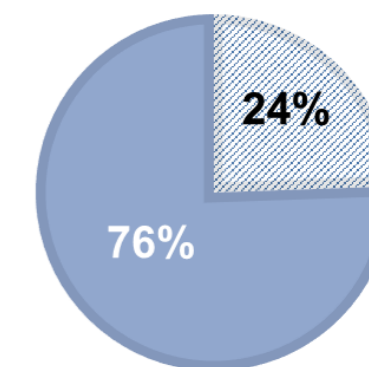

MOZAMBIQUE FLOODS

AS OF 29 MAY 2015

DISPLACEMENT SITES

72,517 IDPs scattered throughout

46 Sites in Zambezia Province

SITES' TYPE

Accommodation Centers Relocation Communities

Barriers to return to place of origin