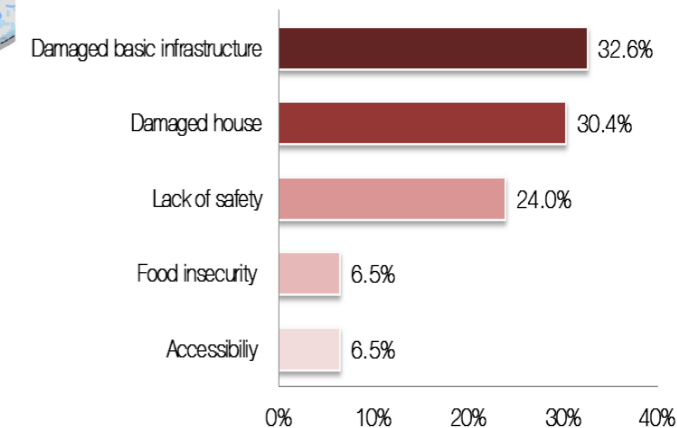

MOZAMBIQUE FLOODS

AS OF 29 MAY 2015

DISPLACEMENT SITES

72,517 IDPs scattered throughout

46 Sites in Zambezia Province

SITES' TYPE

Accommodation Centers Relocation Communities

Barriers to return to place of origin