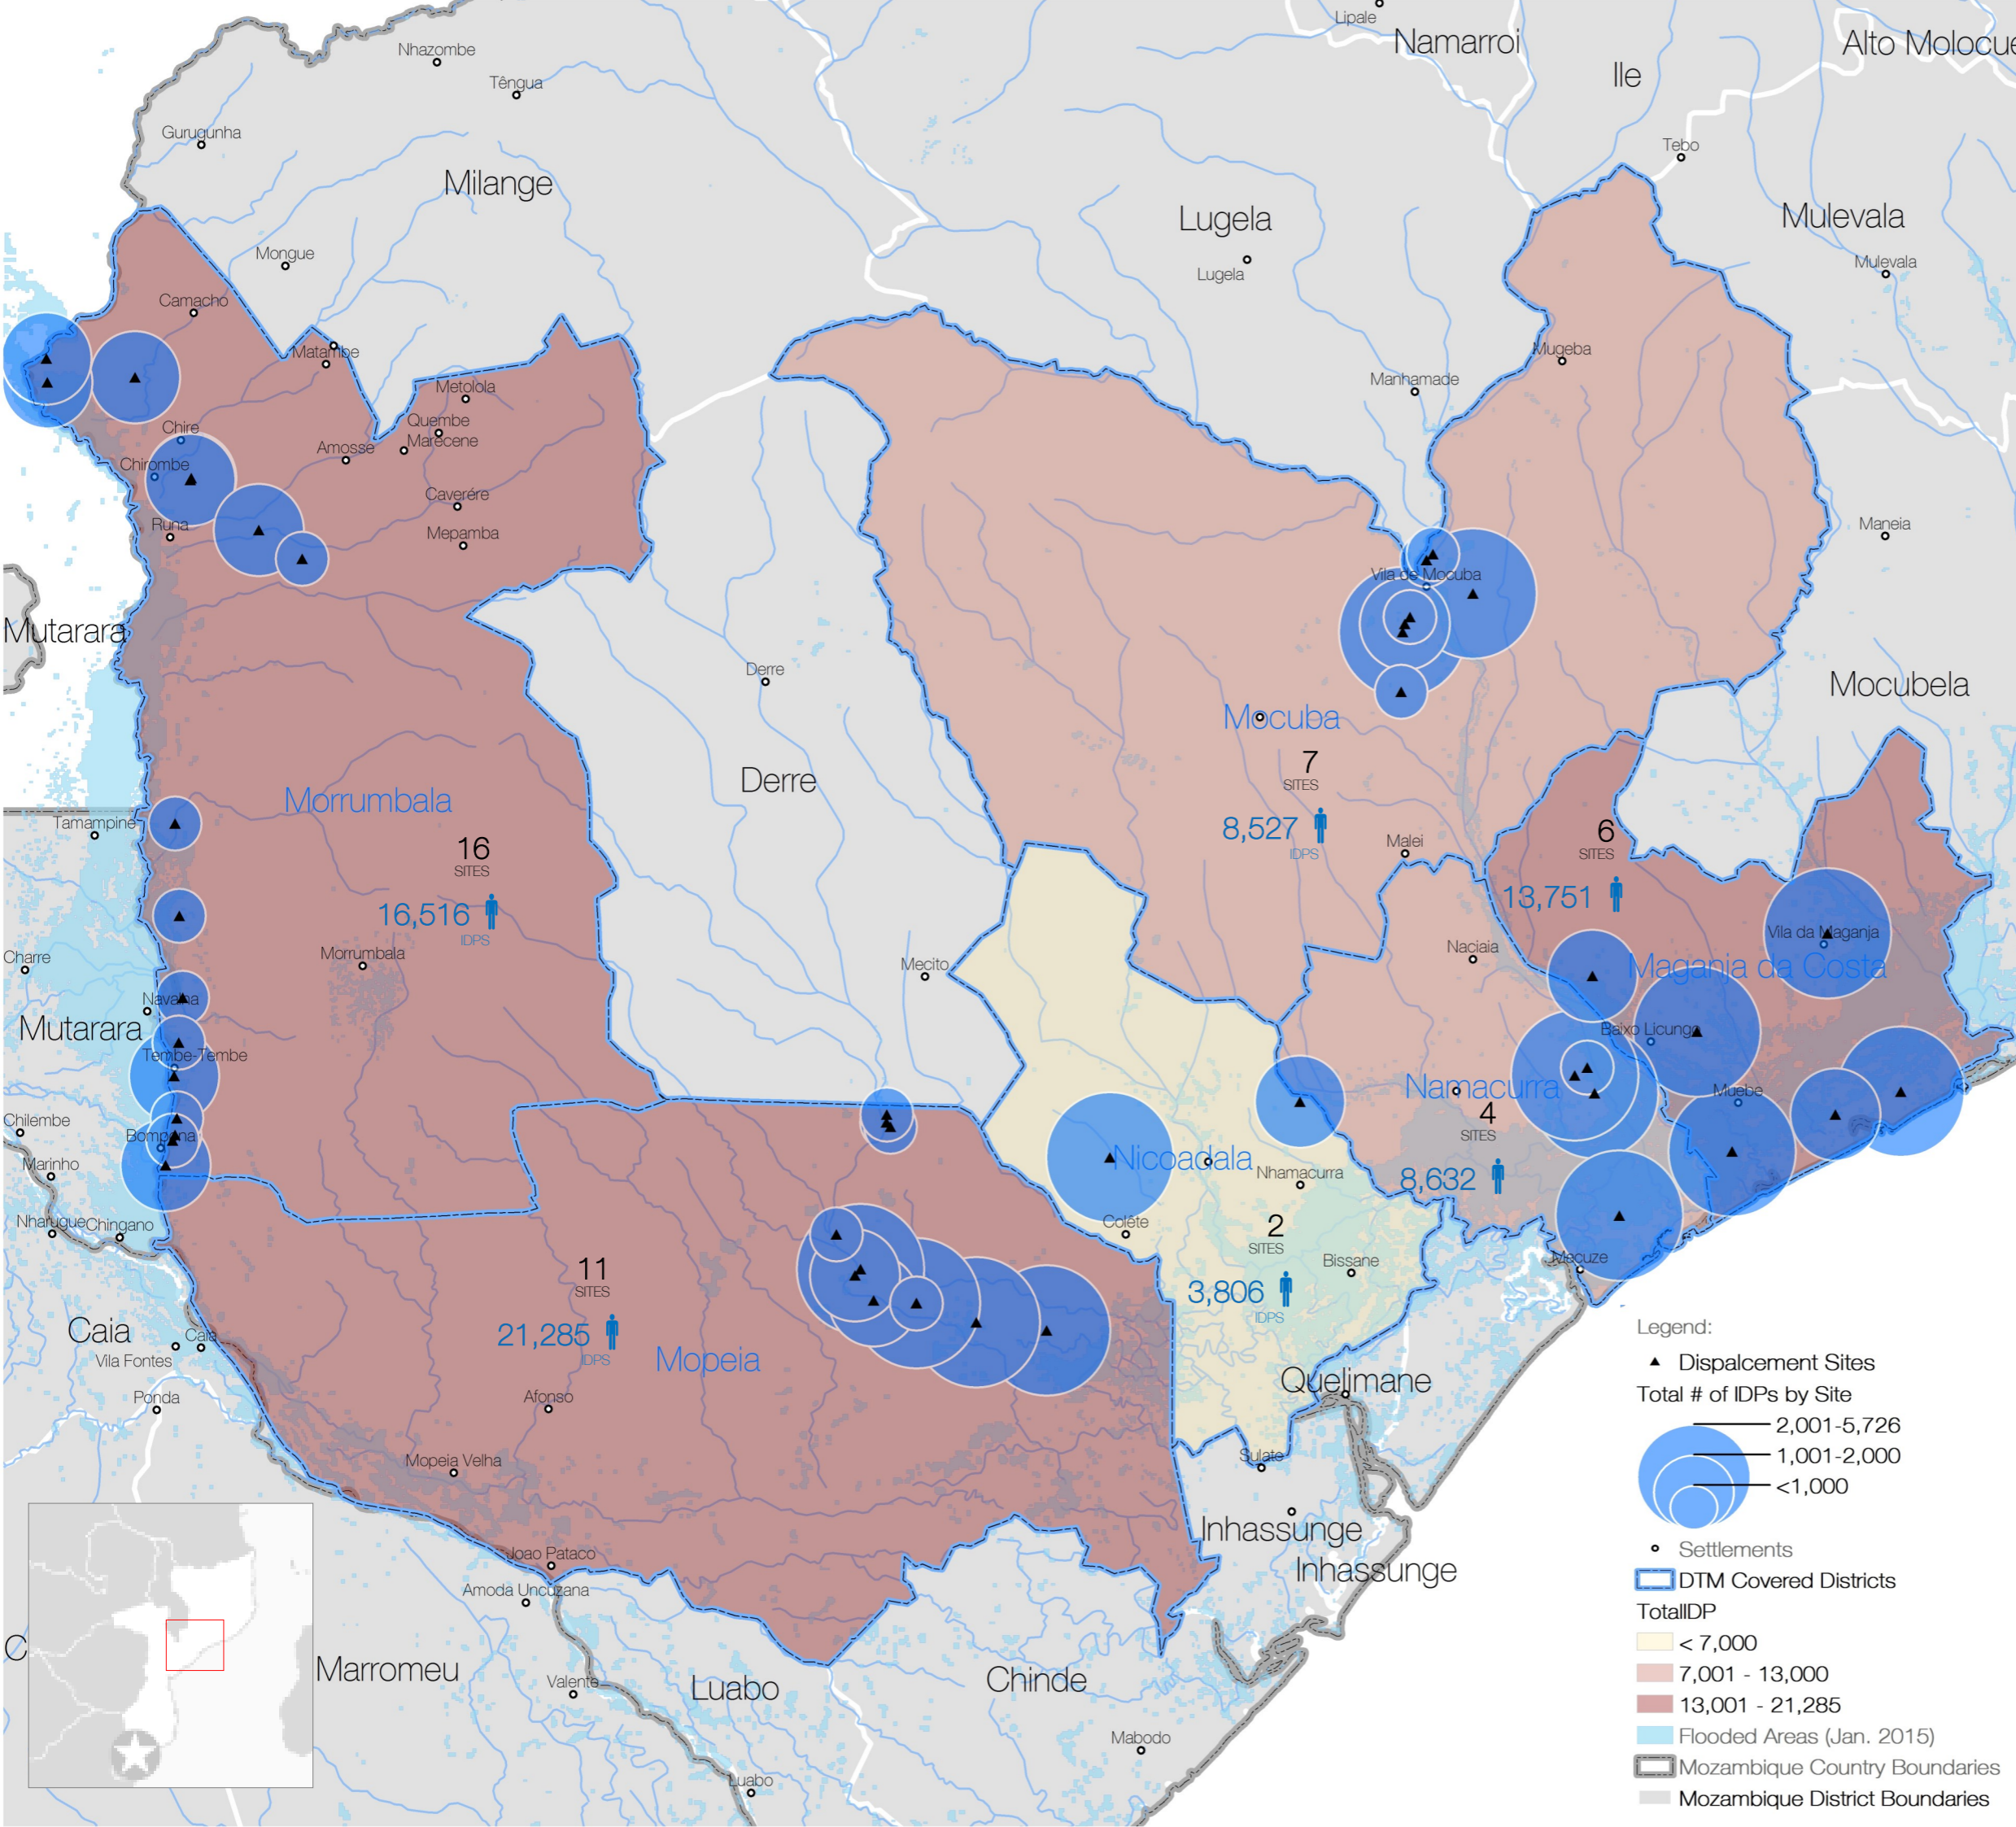

MOZAMBIQUE FLOODS

AS OF 29 MAY 2015

DISPLACEMENT SITES

72,517 IDPs scattered throughout

46 Sites in Zambezia Province

SITES' TYPE

Accommodation Centers Relocation Communities

Barriers to return to place of origin

Data Source: IOM Data / April 2015
Map Source: OCHA/WFP/UNOSAT
<http://mozambique.iom.int/main/>

Feedback: dtmsupport@iom.int

Ajuda Humanitária e Protecção Civil

DISCLAIMER: This map is for illustration purposes only.

Names and boundaries on this map do not imply official endorsement or acceptance by IOM.