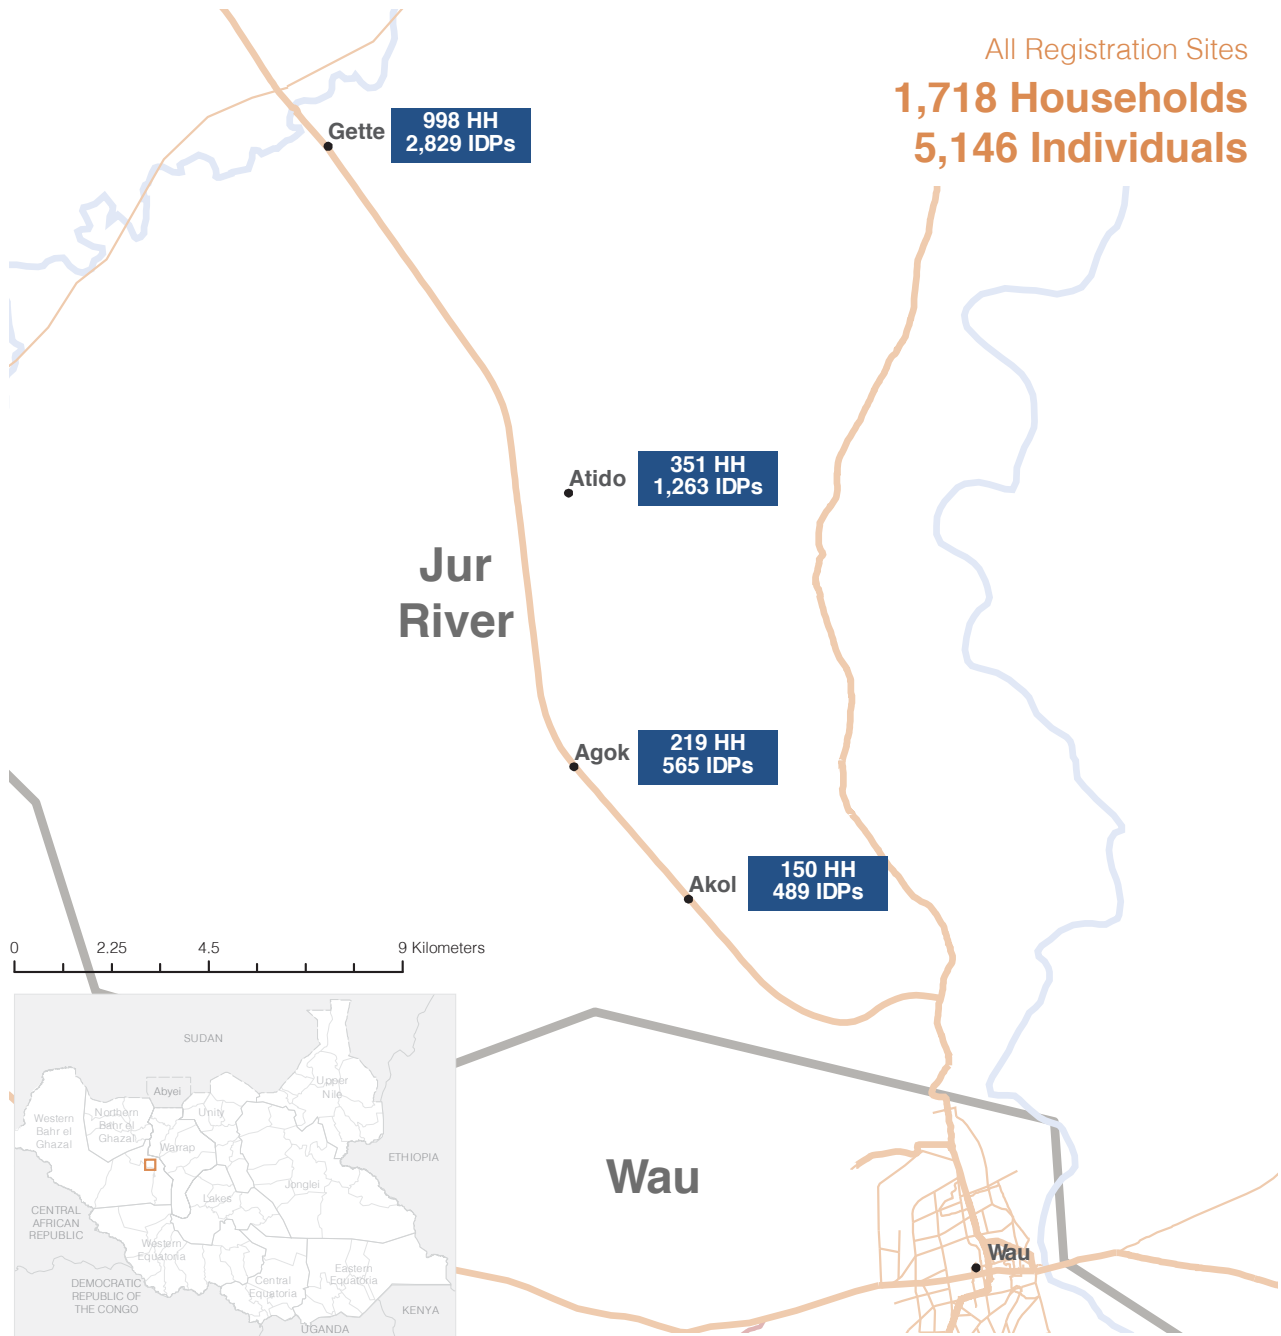

Udici Payam I Jur River County Registration

Preliminary figures | June 2016

IOM completed the registration of internally displaced persons (IDPs) in Udici Payam of Jur River County resulting in a total of 5,146 individuals or 1,718 households (preliminary figures). Skirmishes in the neighboring Besselia Payam of Wau County from February 2016 affected part of Udici Payam. Cross-border incursions between SPLA forces including cattle keepers and opposition forces has caused people bordering the southern and western parts of Udici Payam in Jur River County to be displaced into Gette, Atido, Agok and Akol where four new IDPs sites have been established along the main Wau and Aweil road.