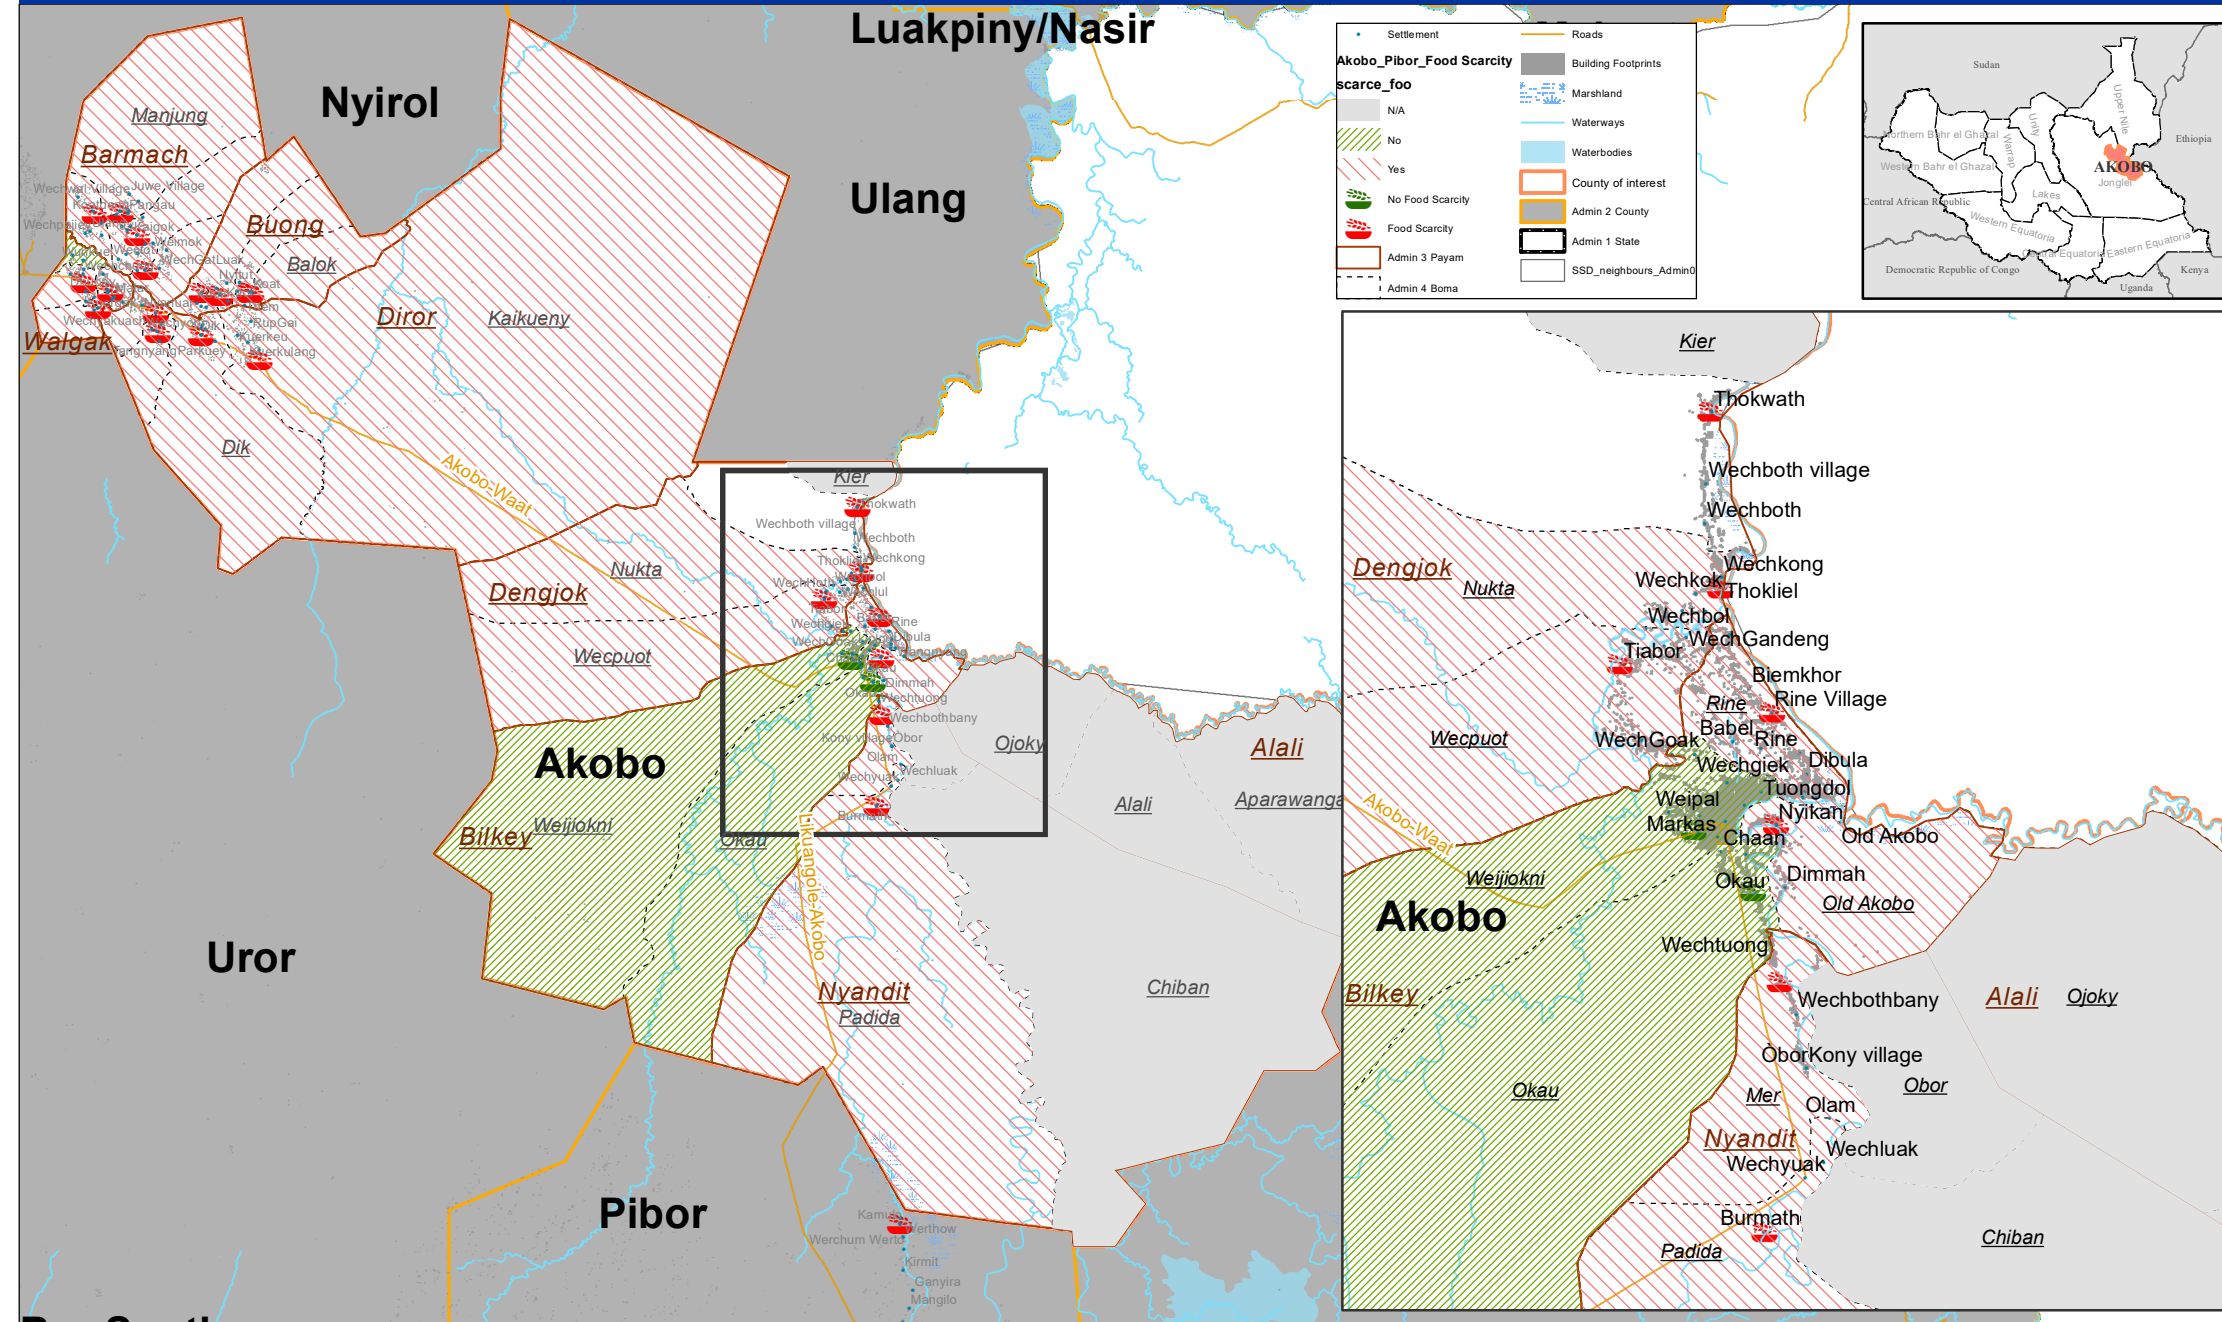

Village Assessment Survey: Bomas with Food Scarcity Akobo County, Jonglei State

The boundaries on the map do not imply official endorsement or acceptance by the Government of the Republic of South Sudan or by IOM. The map is for planning purposes only. IOM cannot guarantee that the map is error free and therefore accepts no liability for consequential or indirect damages arising from its use.

Data Source: IOM/DTM, National Bureau of Statistics, OCHA, Maxar, OpenStreetMap
Comments & feedback: southsudandtm@iom.int