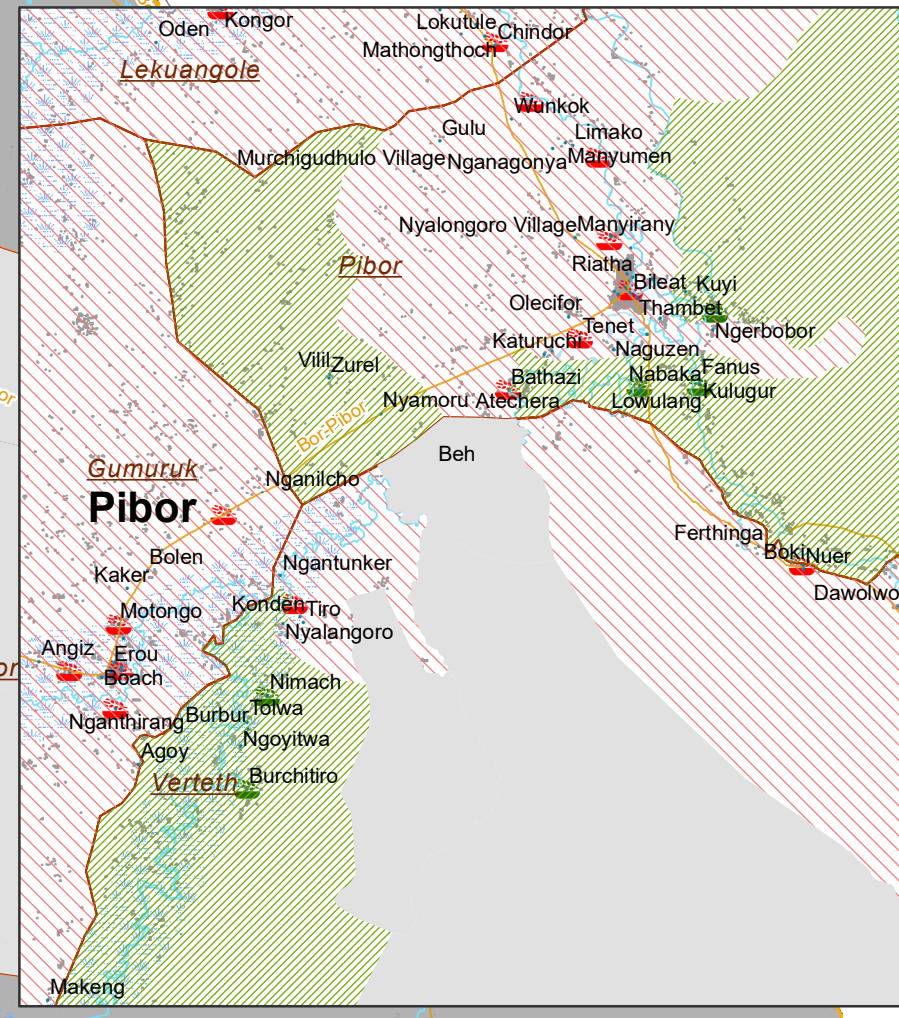

Village Assessment Survey: Bomas with Food Scarcity Pibor County, Jonglei State

The boundaries on the map do not imply official endorsement or acceptance by the Government of the Republic of South Sudan or by IOM. The map is for planning purposes only. IOM cannot guarantee that the map is error free and therefore accepts no liability for consequential or indirect damages arising from its use.