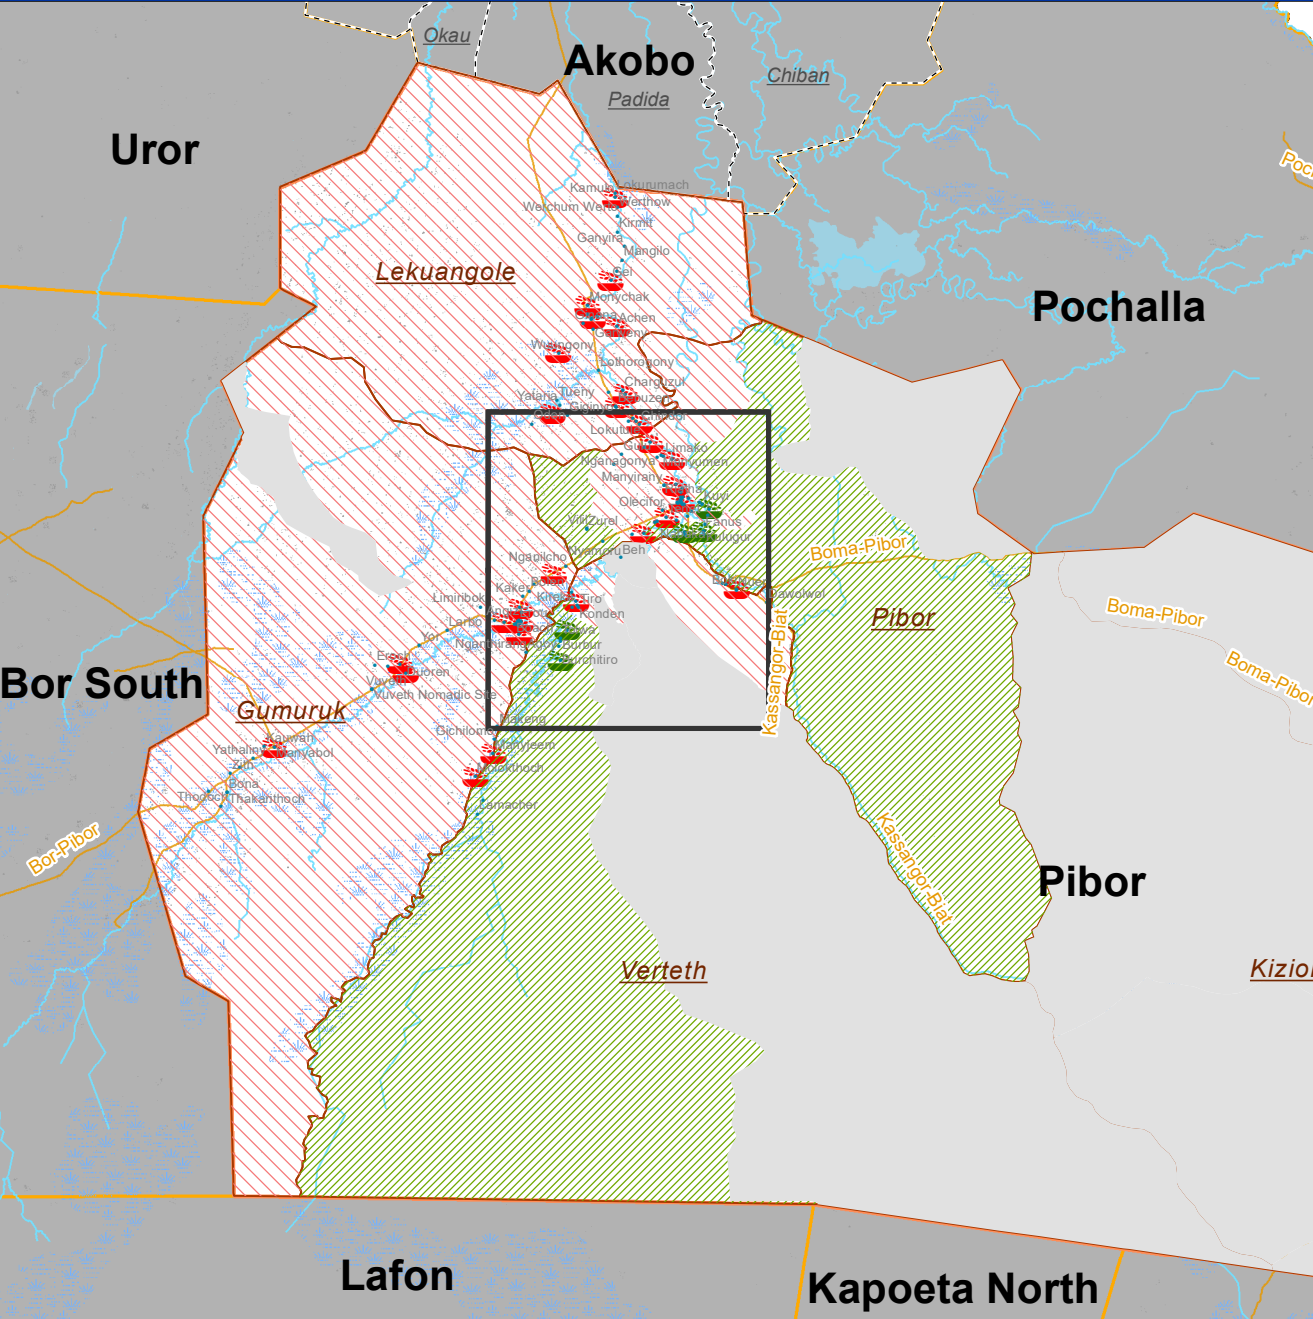

Village Assessment Survey: Bomas with Food Scarcity Pibor County, Jonglei State

The boundaries on the map do not imply official endorsement or acceptance by the Government of the Republic of South Sudan or by IOM. The map is for planning purposes only. IOM cannot guarantee that the map is error free and therefore accepts no liability for consequential or indirect damages arising from its use.