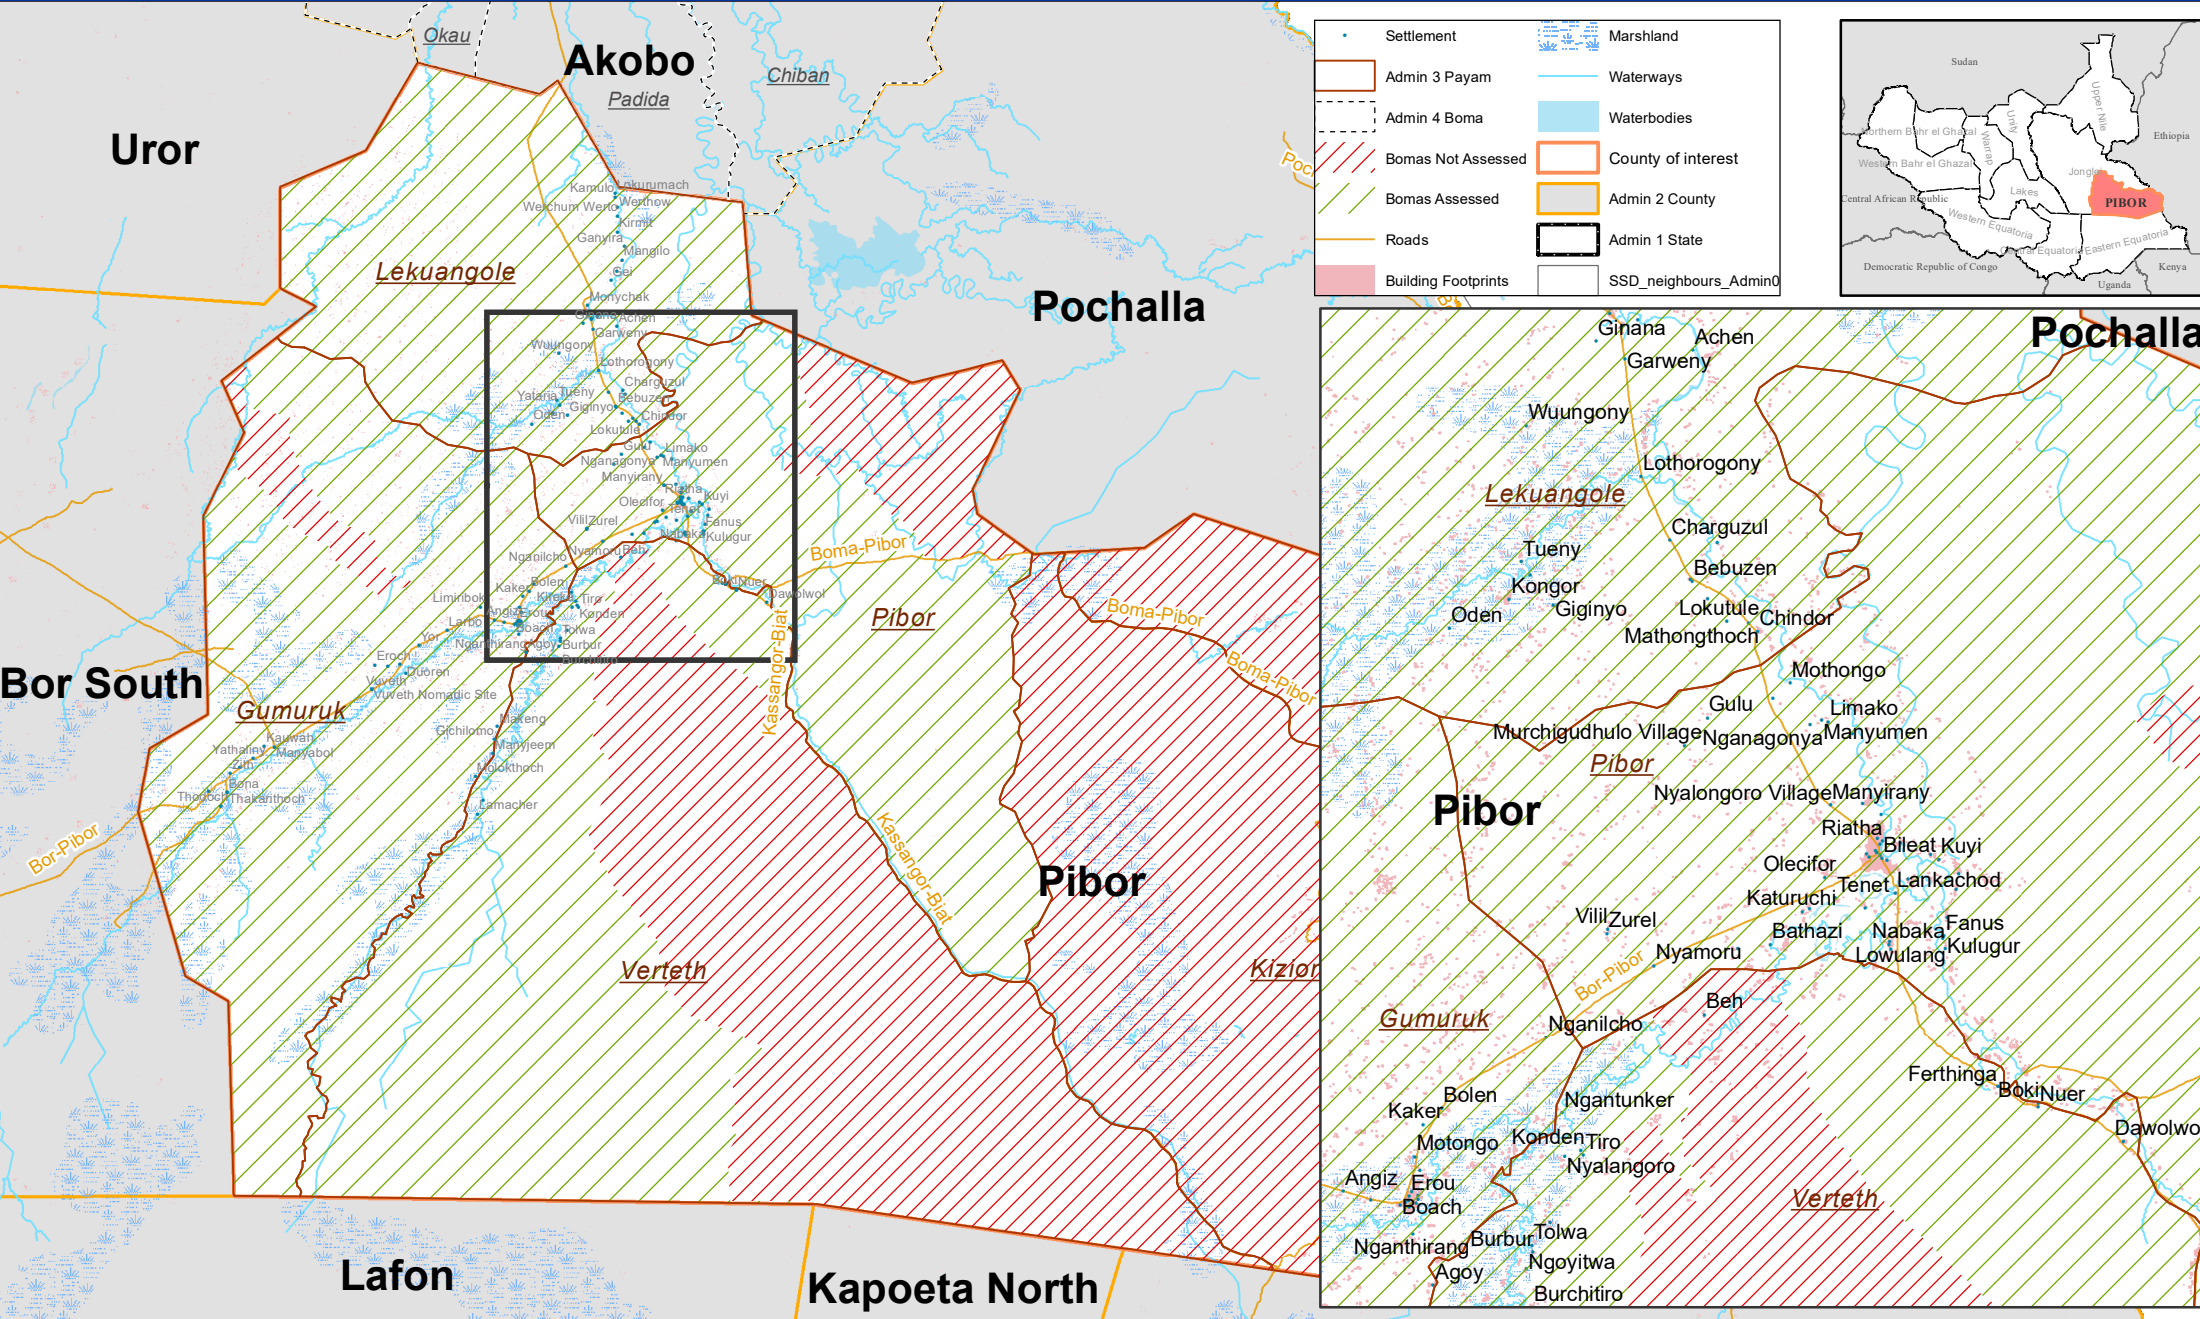

Village Assessment Survey: Bomas Assessment Coverage

Pibor County, Jonglei State

The boundaries on the map do not imply official endorsement or acceptance by the Government of the Republic of South Sudan or by IOM. The map is for planning purposes only. IOM cannot guarantee that the map is error free and therefore accepts no liability for consequential or indirect damages arising from its use.

Data Source: IOM/DTM, National Bureau of Statistics, OCHA, Maxar, OpenStreetMap
Comments & feedback: southsudandtm@iom.int