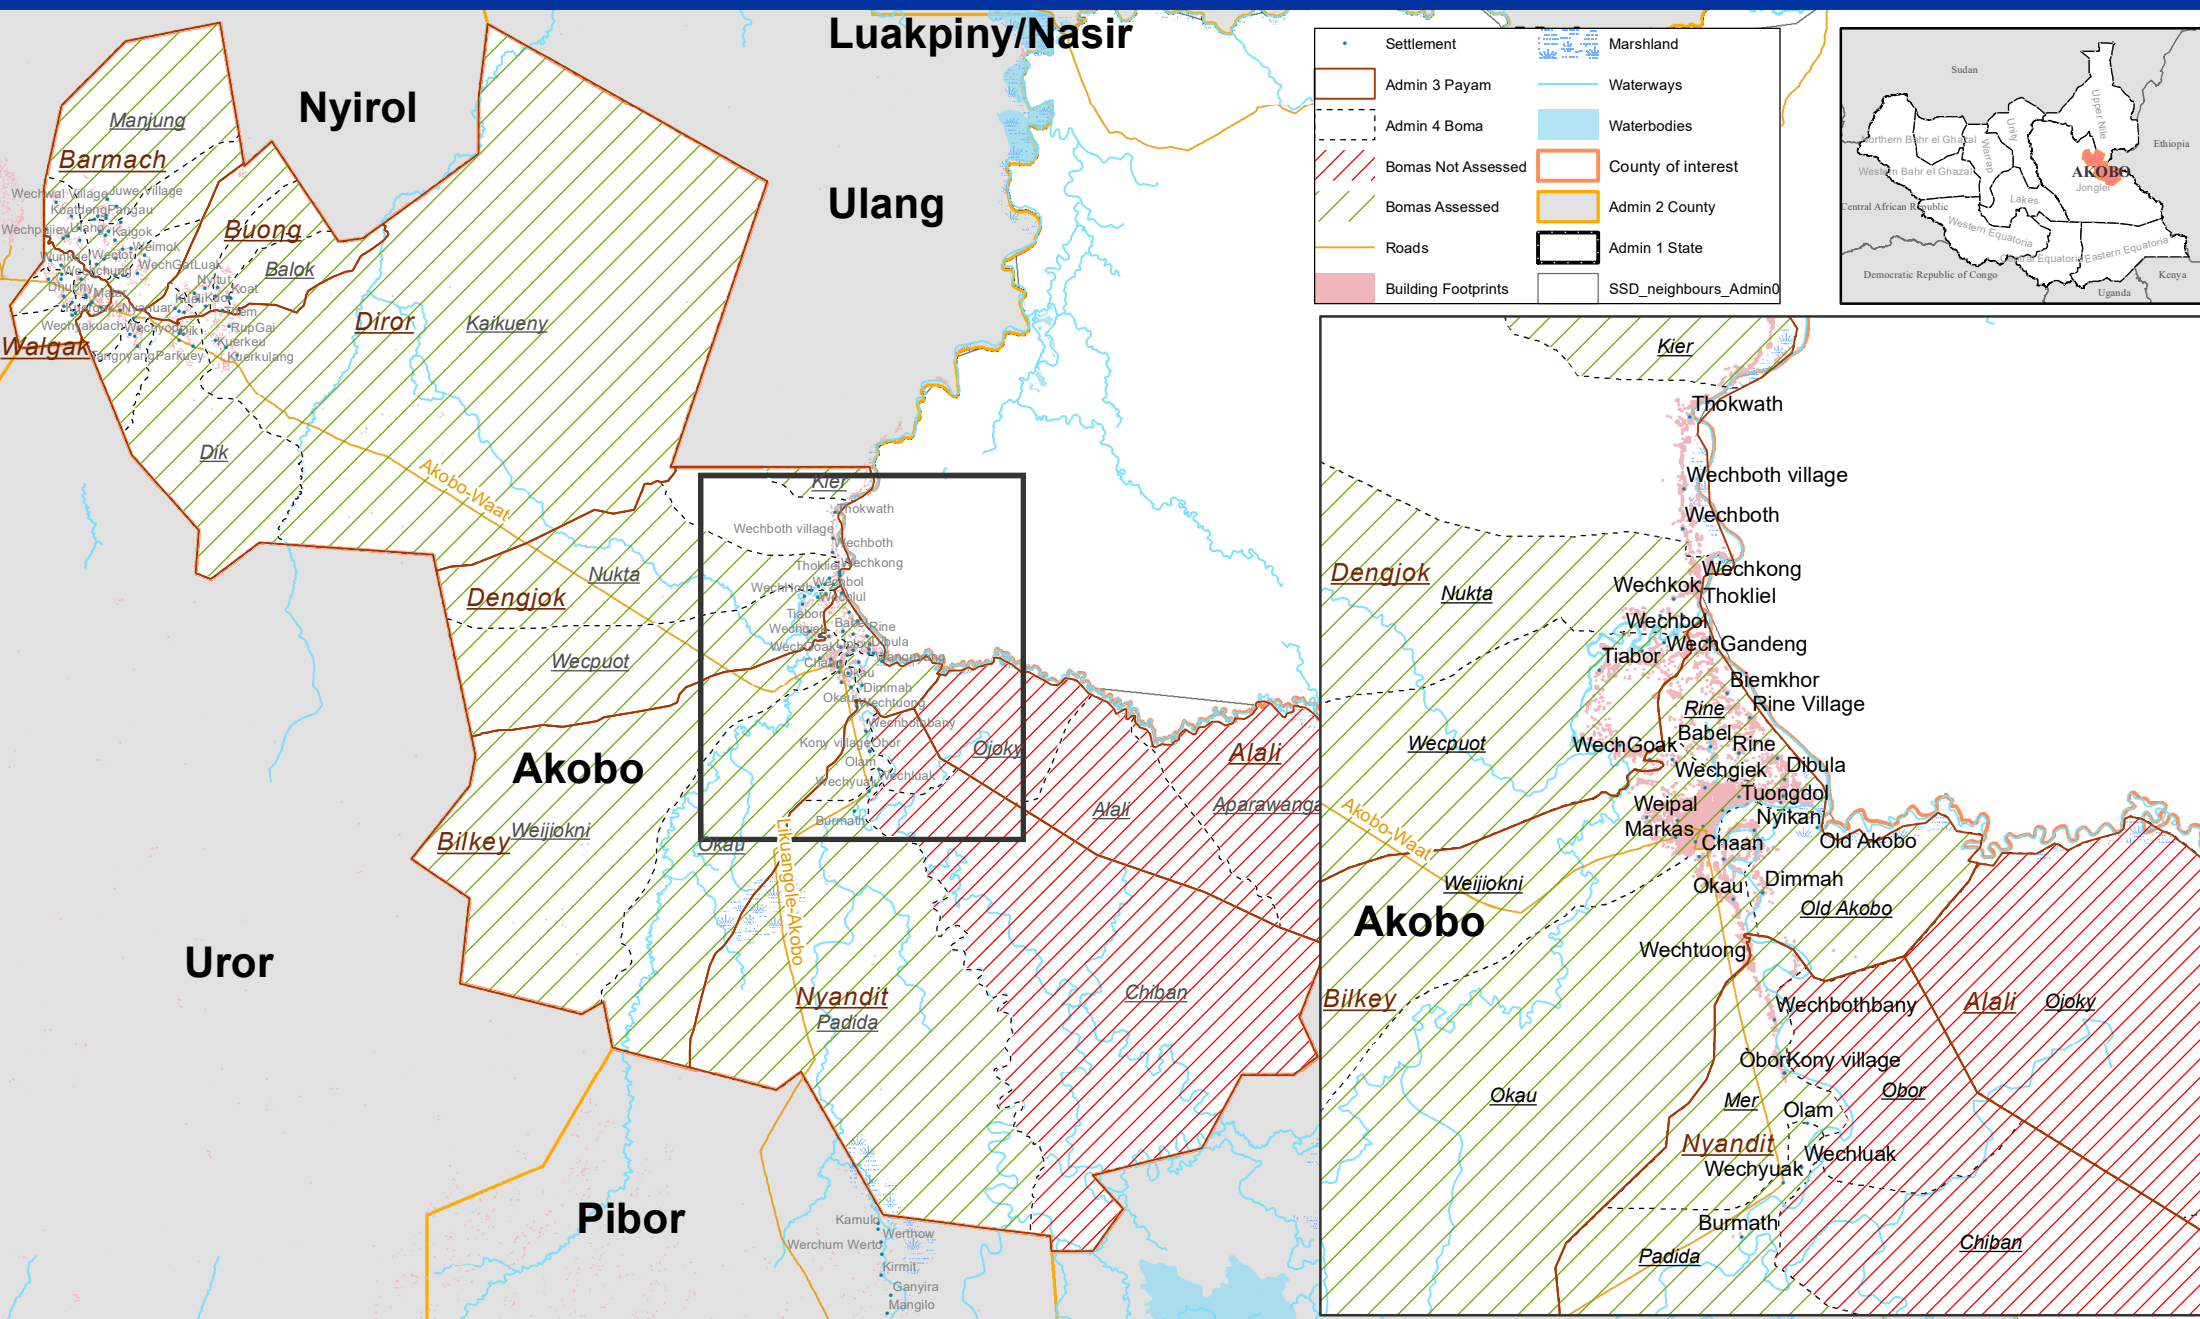

Village Assessment Survey: Bomas Assessment Coverage

Akobo County, Jonglei State

• Settlement	Marshland
Admin 3 Payam	Waterways
Admin 4 Boma	Waterbodies
Bomas Not Assessed	County of interest
Bomas Assessed	Admin 2 County
Roads	Admin 1 State
Building Footprints	SSD_neighbours_Admin0

The boundaries on the map do not imply official endorsement or acceptance by the Government of the Republic of South Sudan or by IOM. The map is for planning purposes only. IOM cannot guarantee that the map is error free and therefore accepts no liability for consequential or indirect damages arising from its use.

Data Source: IOM/DTM, National Bureau of Statistics, OCHA, Maxar, OpenStreetMap
 Comments & feedback: southsudandtm@iom.int