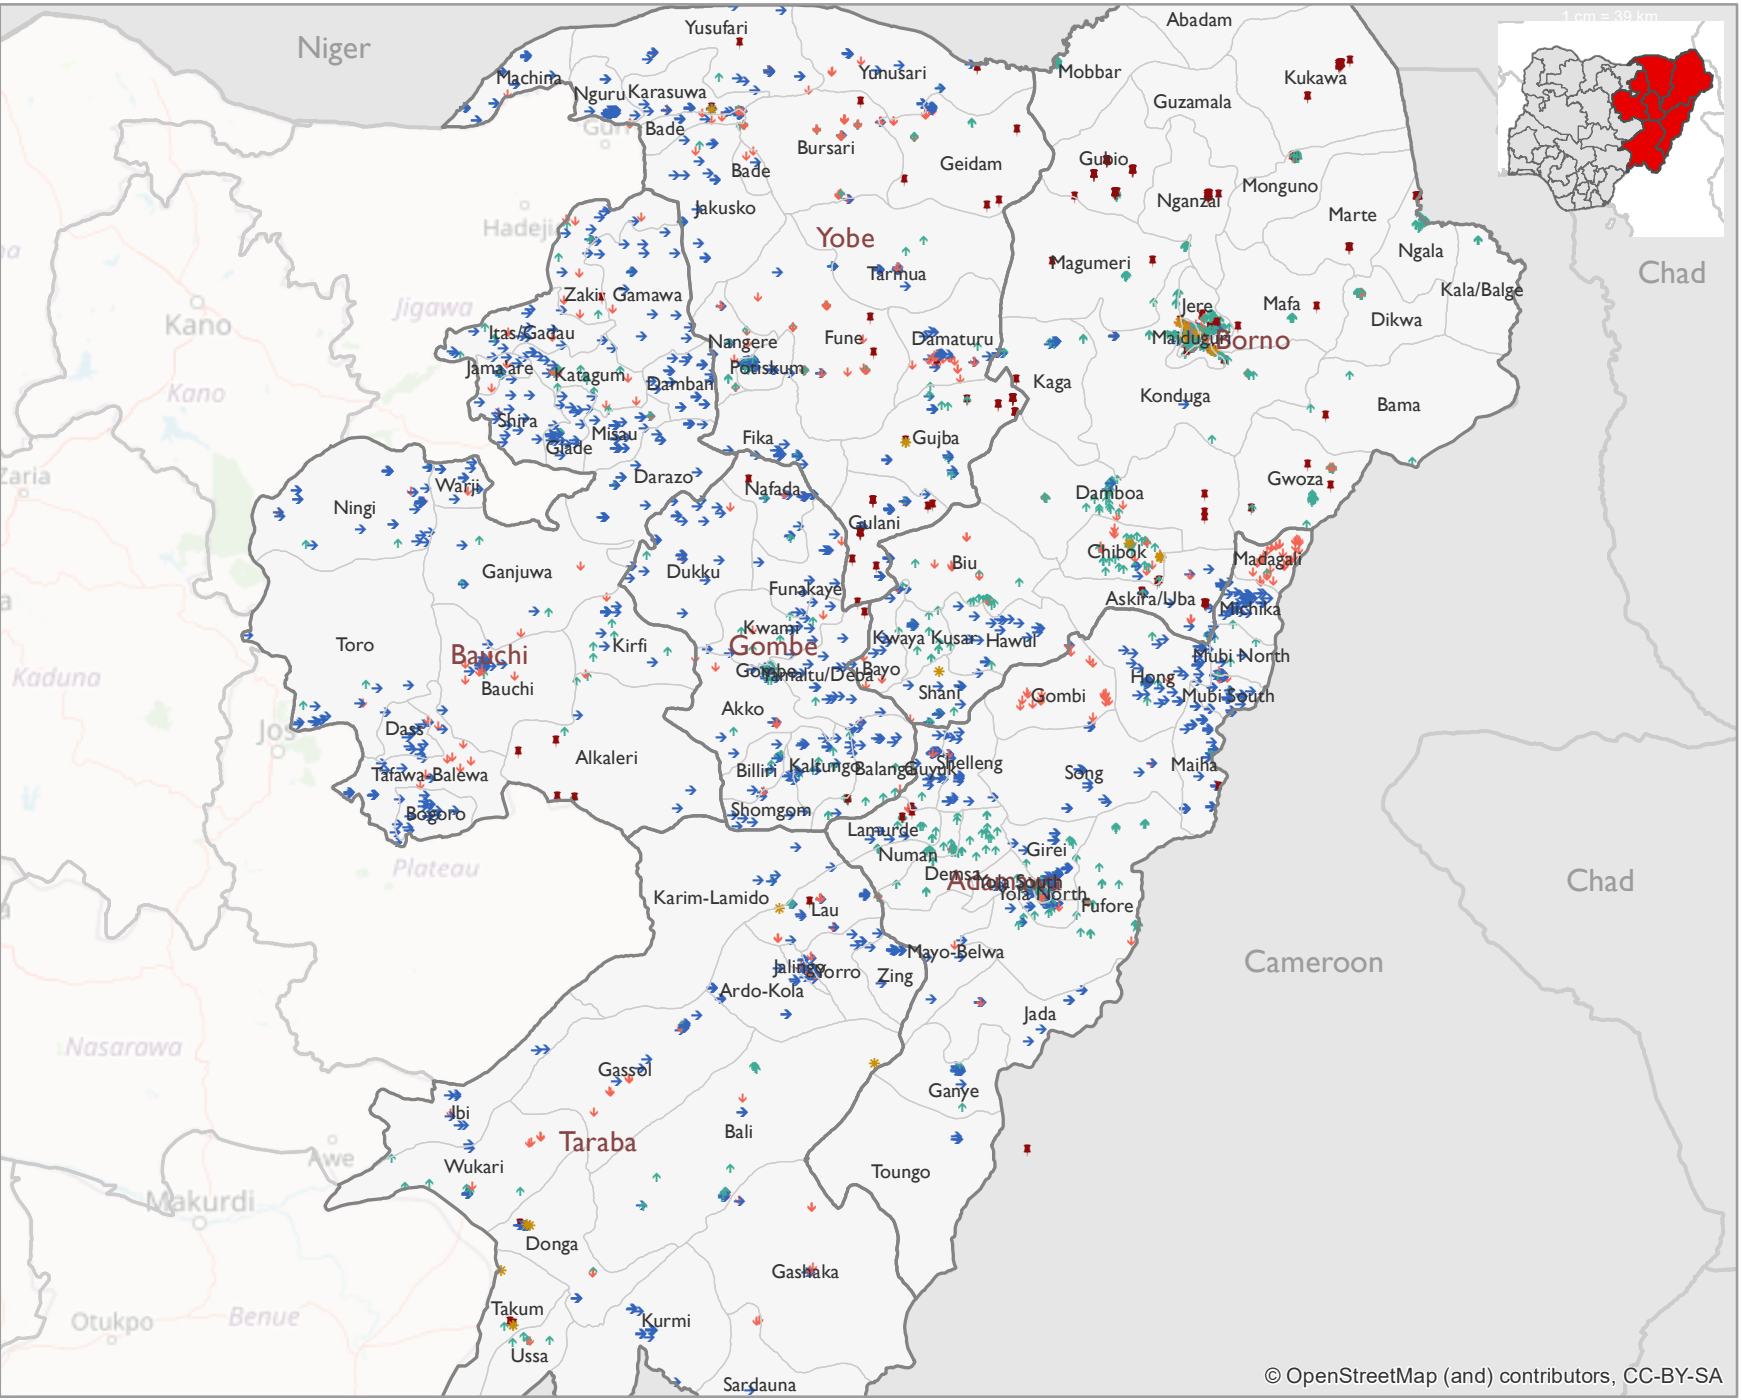

## IDPs compared locations R42 - R41

1 cm = 494 km

### Nigeria-North East

Mobility Tracking - IDPs and Returnees Atlas

- STATE
- LGA
- Bordering Country

#### Compared status

#### Changes in IDP numbers

- ↑ Increased
- ↓ Decreased
- No change
- New location
- ★ Not assessed in R42

Source Data : IOM DTM Mobility Tracking Round 42, OCHA-HDX

Disclaimer : This map is for illustration purposes only. The boundaries and names shown on this map do not imply official endorsement or acceptance by the IOM.