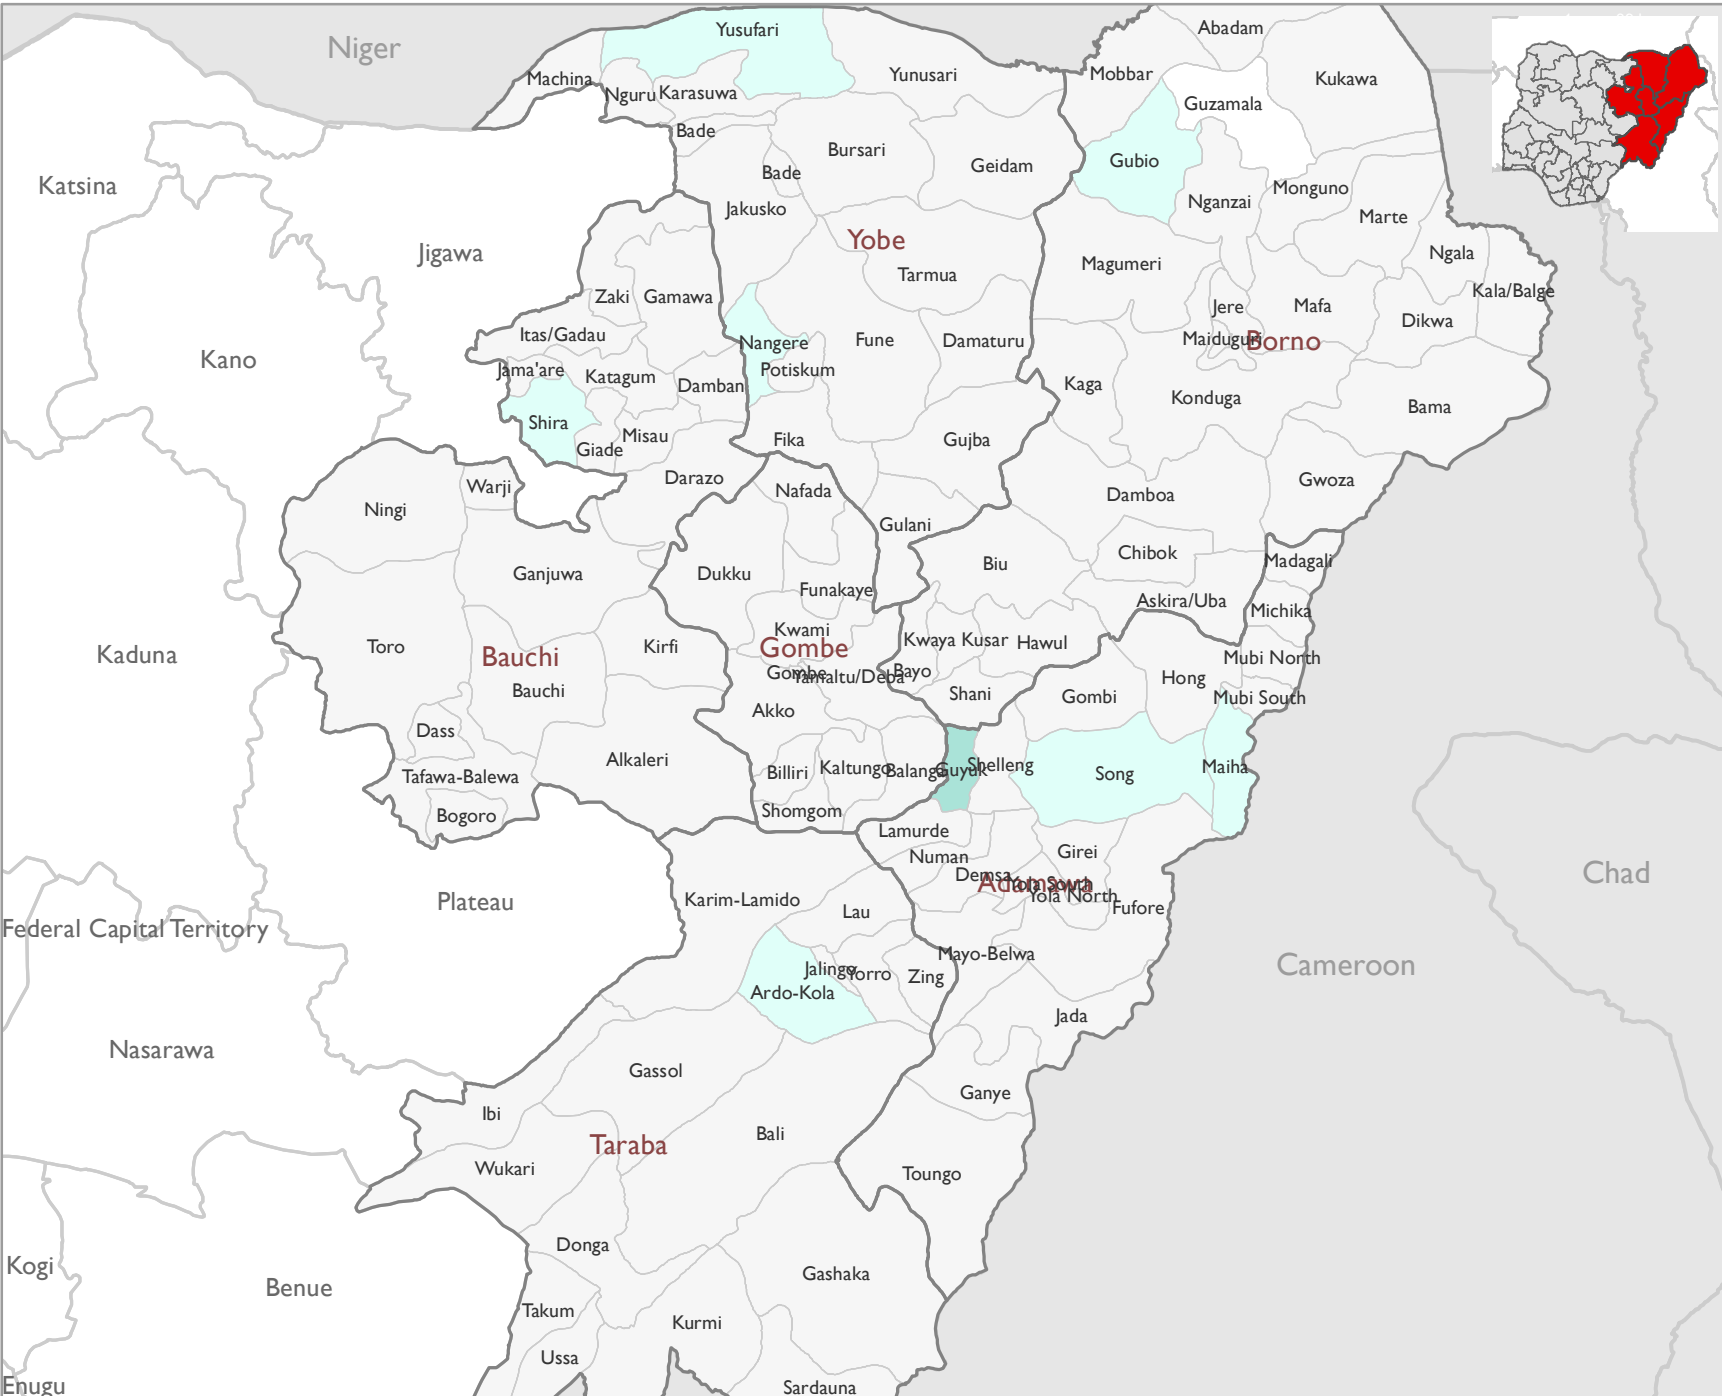

IDPs: Displaced due to Disaster

Map Production Date : July 2022

1 cm = 494 km

Nigeria-North East

Mobility Tracking - IDPs and Returnees Atlas

- STATE
- LGA
- Bordering Country

IDP individuals

- 0
- 1 - 2,500
- 2,501 - 5,000

Source Data : IOM DTM Mobility Tracking Round 42, OCHA-HDX

Disclaimer : This map is for illustration purposes only. The boundaries and names shown on this map do not imply official endorsement or acceptance by the IOM.

1:3,900,000

1 cm = 39 km