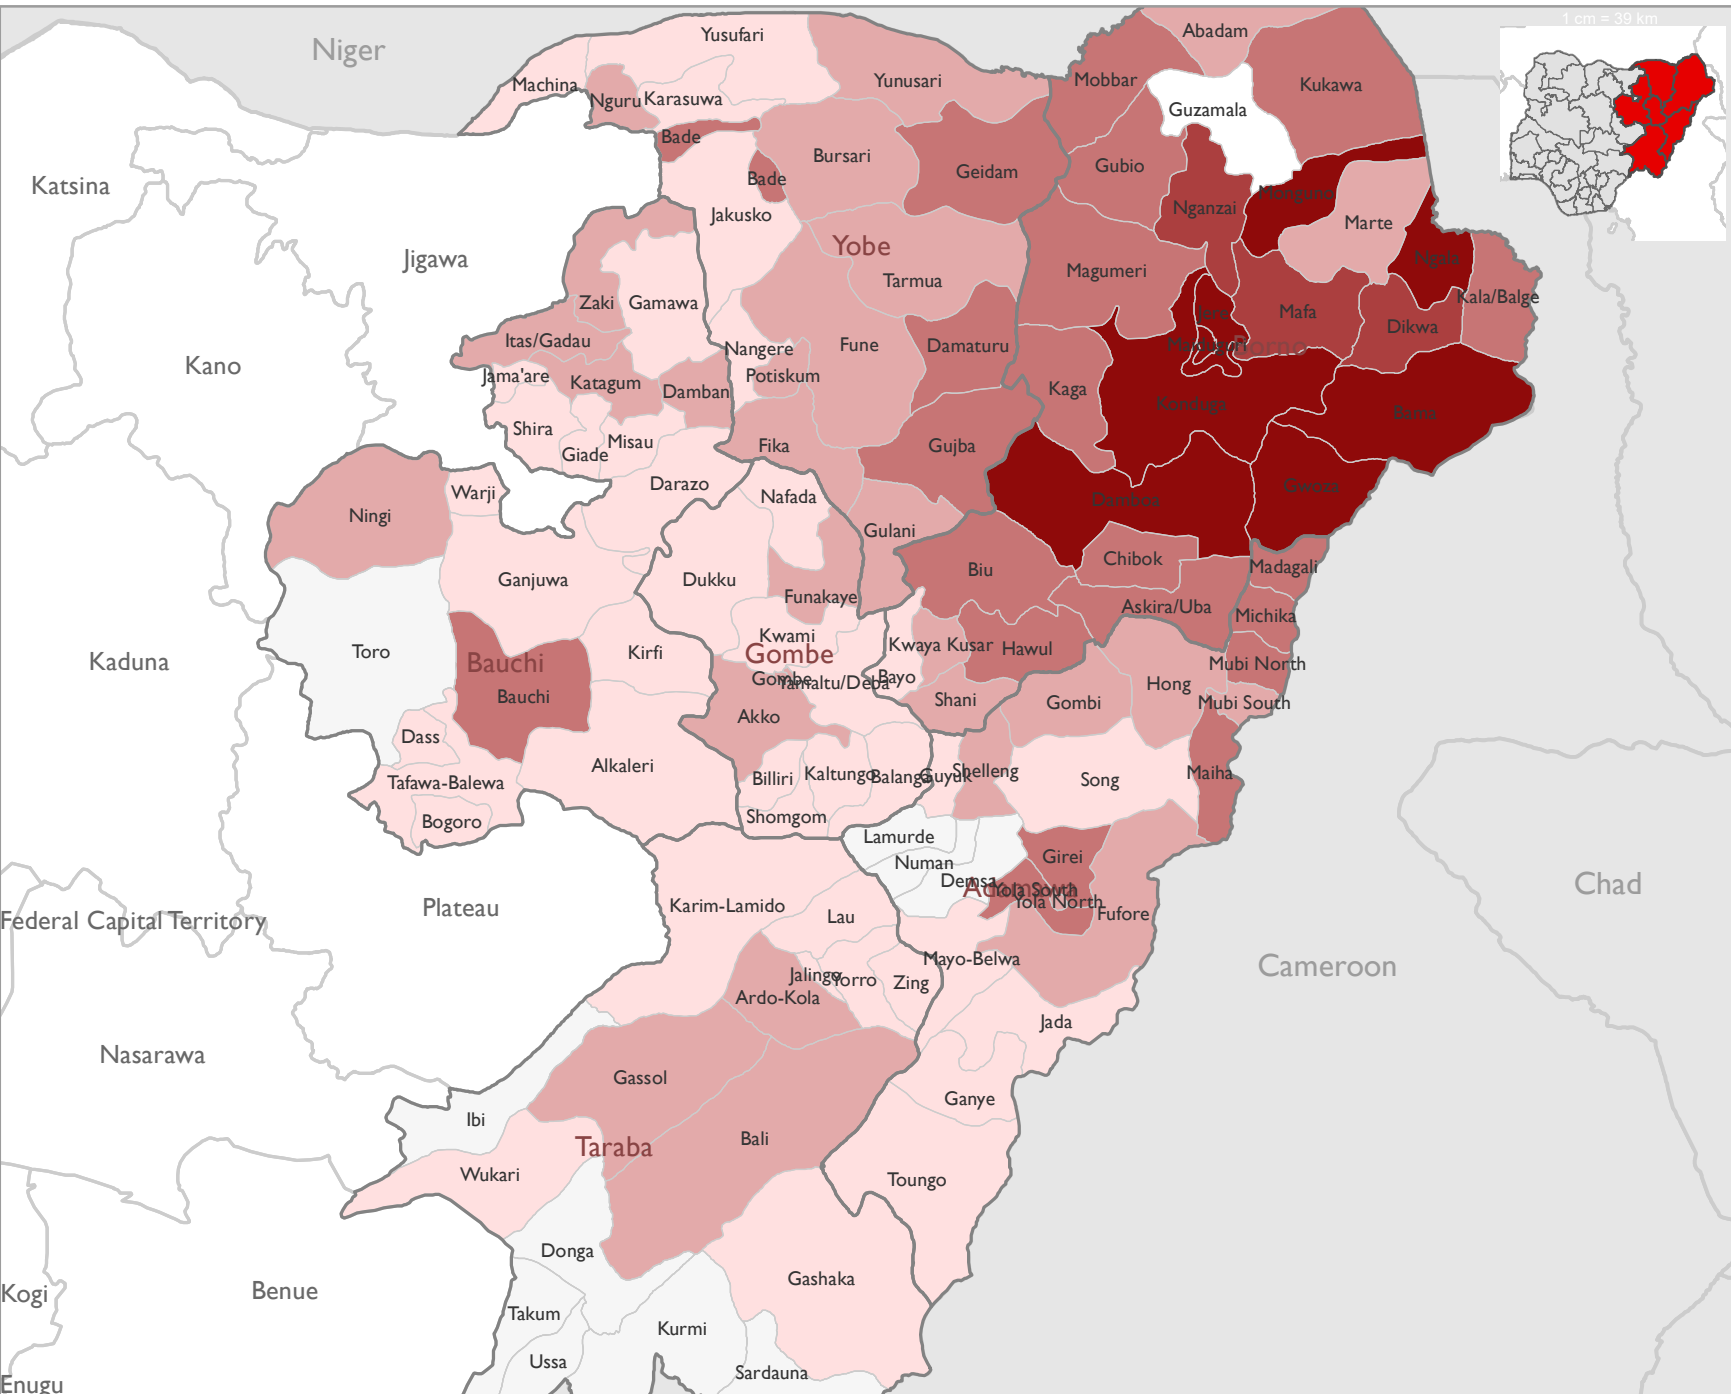

IDPs: Displaced due to Conflict

1 cm = 494 km

Nigeria-North East

Mobility Tracking - IDPs and Returnees Atlas

- STATE
- LGA
- Bordering Country

IDP individuals

- 0
- 1 - 2,500
- 2,501 - 10,000
- 10,001 - 50,000
- 50,001 - 100,000
- 100,001 +

Source Data : IOM DTM Mobility Tracking Round 42, OCHA-HDX

Disclaimer : This map is for illustration purposes only. The boundaries and names shown on this map do not imply official endorsement or acceptance by the IOM.