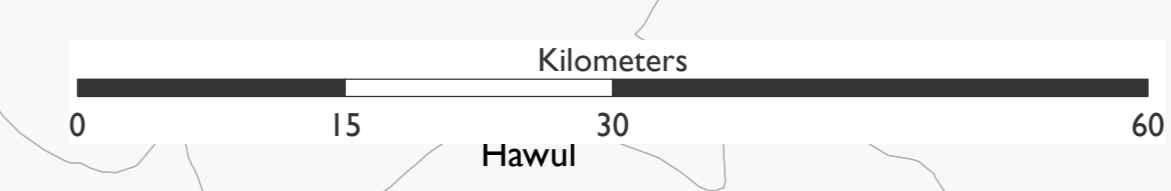

1:423,925 | 1 cm = 4 km