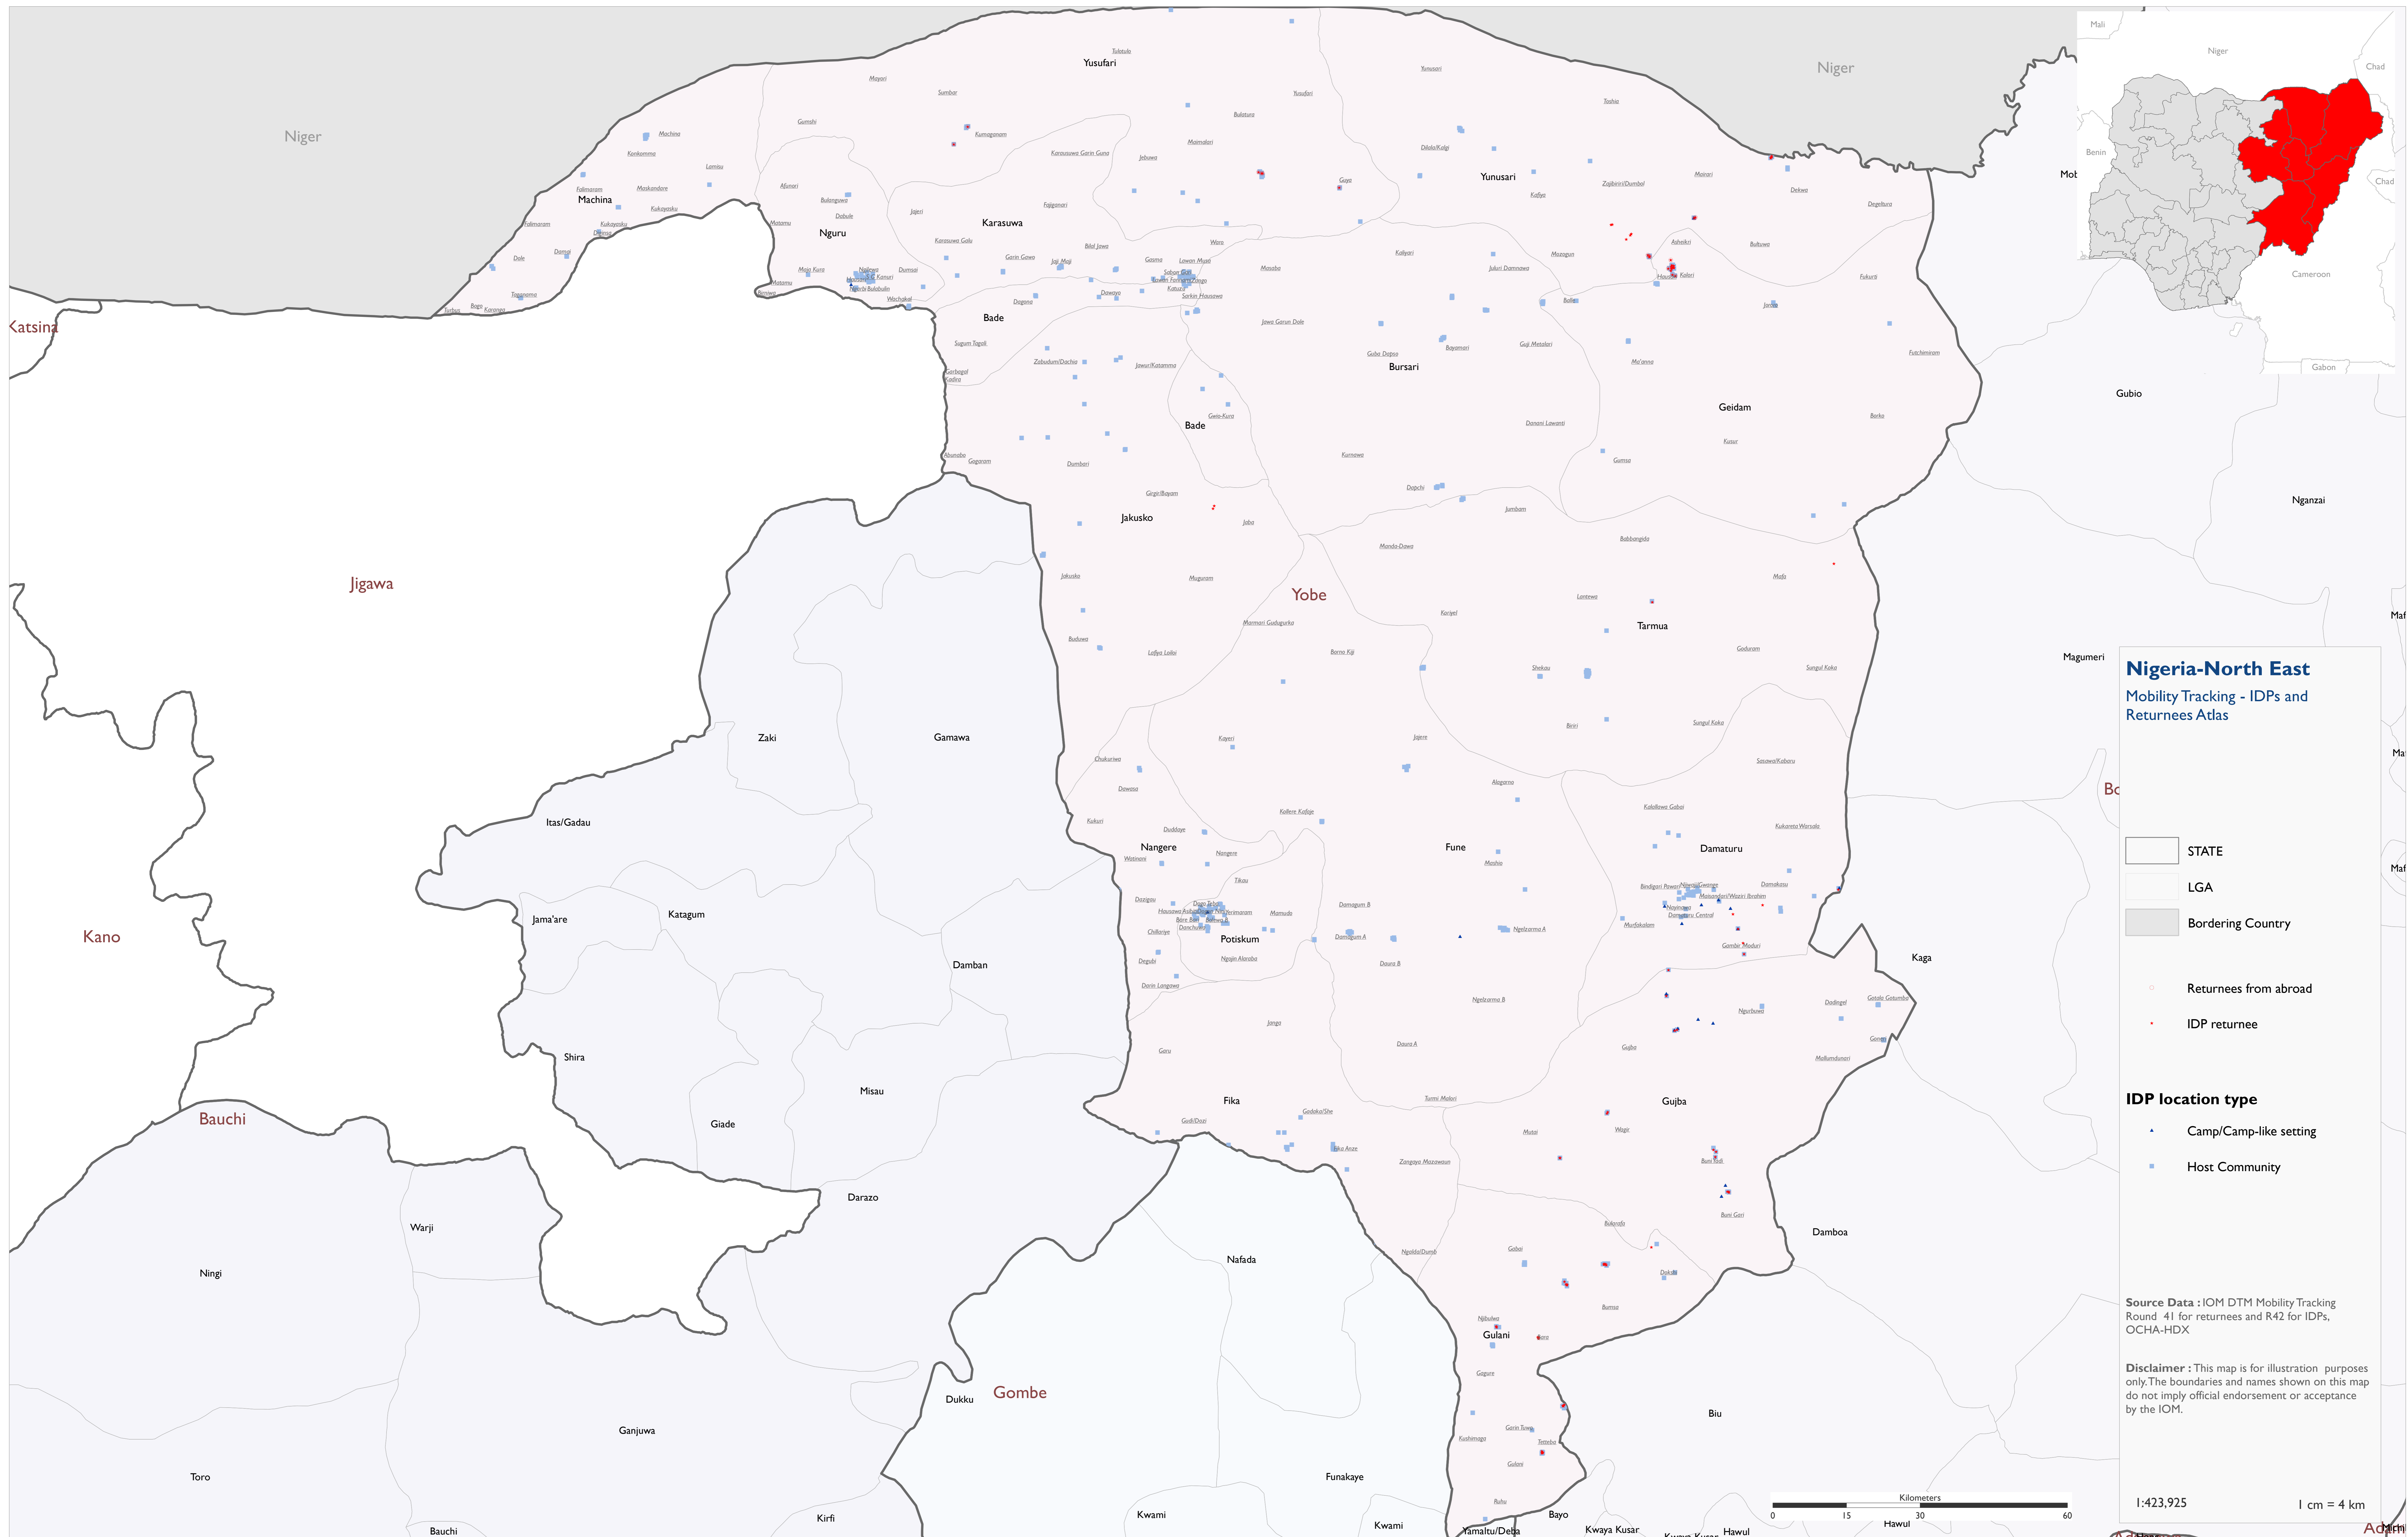

Map Production Date : July 2022

IDPs and Returnees locations in Yobe State

Nigeria-North East
Mobility Tracking - IDPs and Returnees Atlas

- STATE
- LGA
- Bordering Country
- Returnees from abroad
- IDP returnee
- IDP location type**
- Camp/Camp-like setting
- Host Community

Source Data : IOM DTM Mobility Tracking Round 41 for returnees and R42 for IDPs, OCHA-HDX

Disclaimer : This map is for illustration purposes only. The boundaries and names shown on this map do not imply official endorsement or acceptance by the IOM.

1:423,925 | 1 cm = 4 km