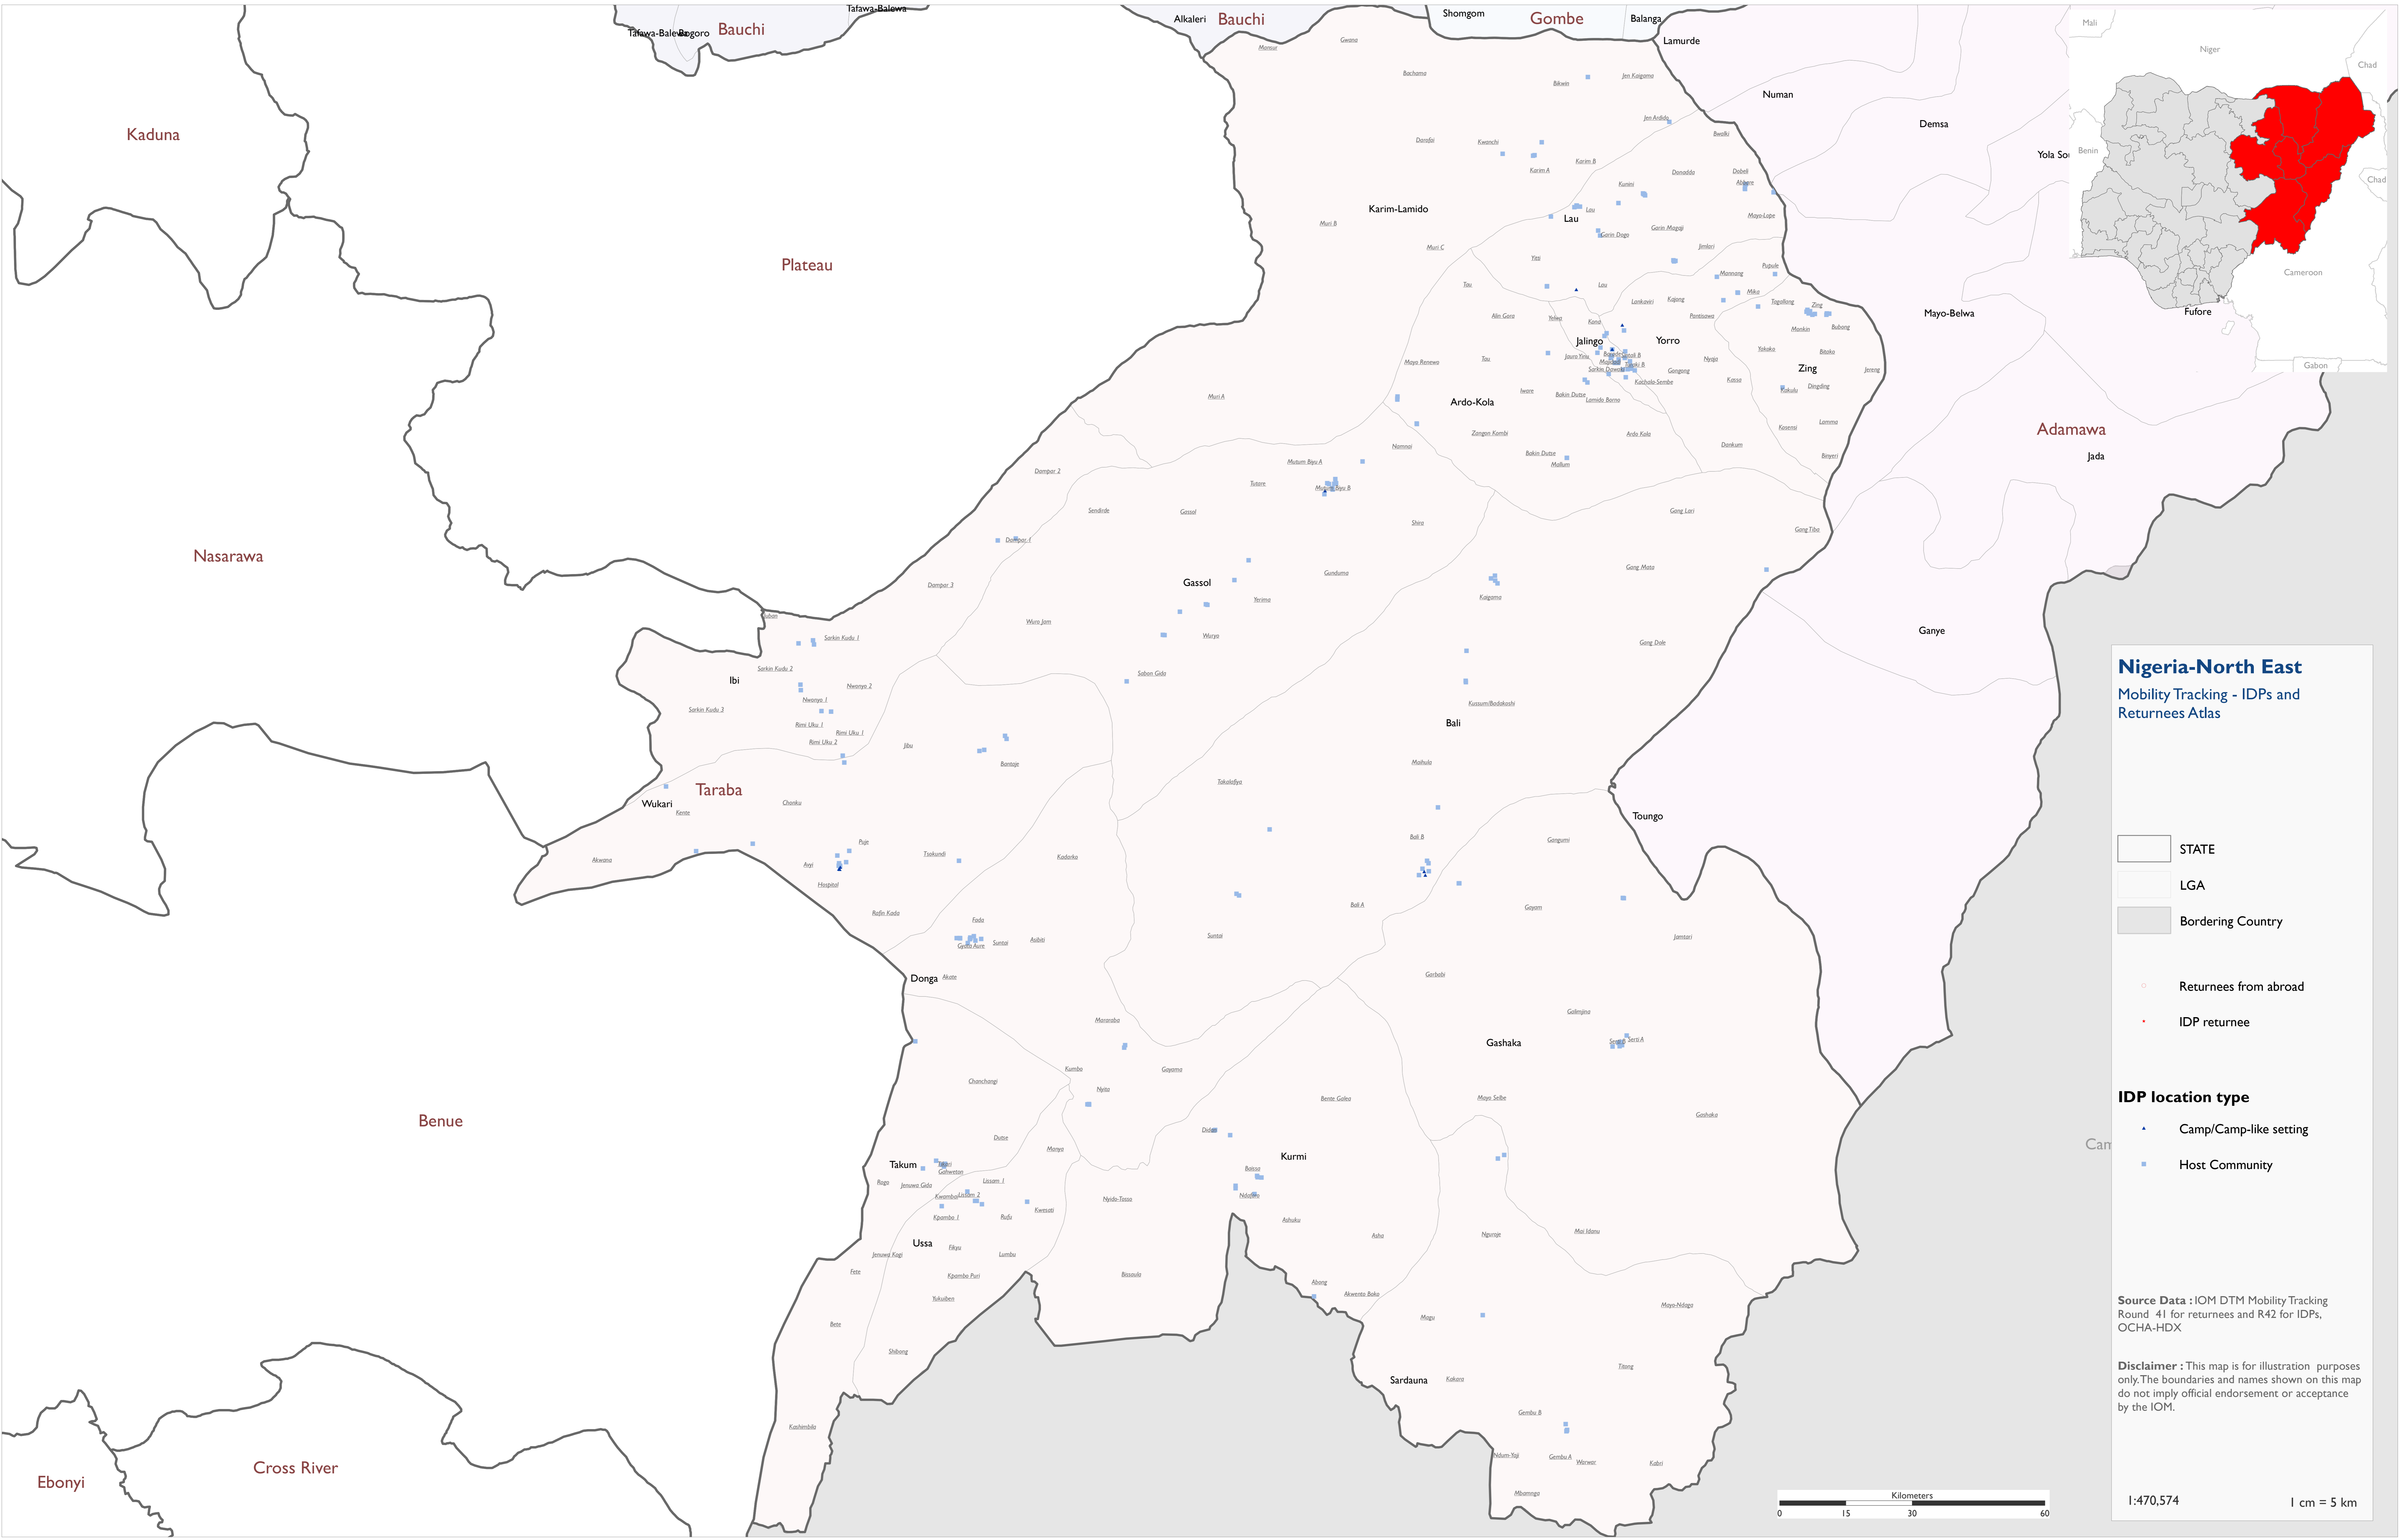

IDPs and Returnees locations in Taraba State

Map Production Date : July 2022

Nigeria-North East Mobility Tracking - IDPs and Returnees Atlas

- STATE
- LGA
- Bordering Country
- Returnees from abroad
- IDP returnee
- IDP location type**
- Camp/Camp-like setting
- Host Community

Source Data : IOM DTM Mobility Tracking Round 41 for returnees and R42 for IDPs, OCHA-HDX

Disclaimer : This map is for illustration purposes only. The boundaries and names shown on this map do not imply official endorsement or acceptance by the IOM.

1:470,574 1 cm = 5 km