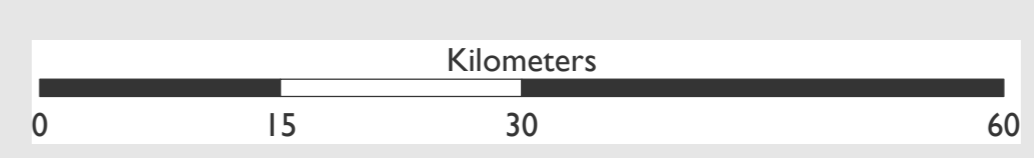

1:470,574 1 cm = 5 km