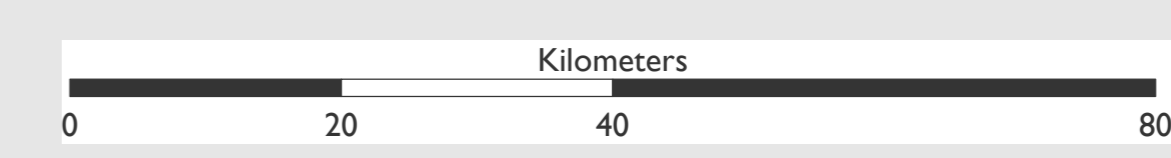

Nigeria-North East Mobility Tracking - IDPs and Returnees Atlas

- STATE
- LGA
- Bordering Country

- Returnees from abroad
- IDP returnee

1. **IDP location type**
2. Camp/Camp-like setting
   - Host Community

Source Data : IOM DTM Mobility Tracking Round 41 for returnees and R42 for IDPs, OCHA-HDX

Disclaimer : This map is for illustration purposes only. The boundaries and names shown on this map do not imply official endorsement or acceptance by the IOM.