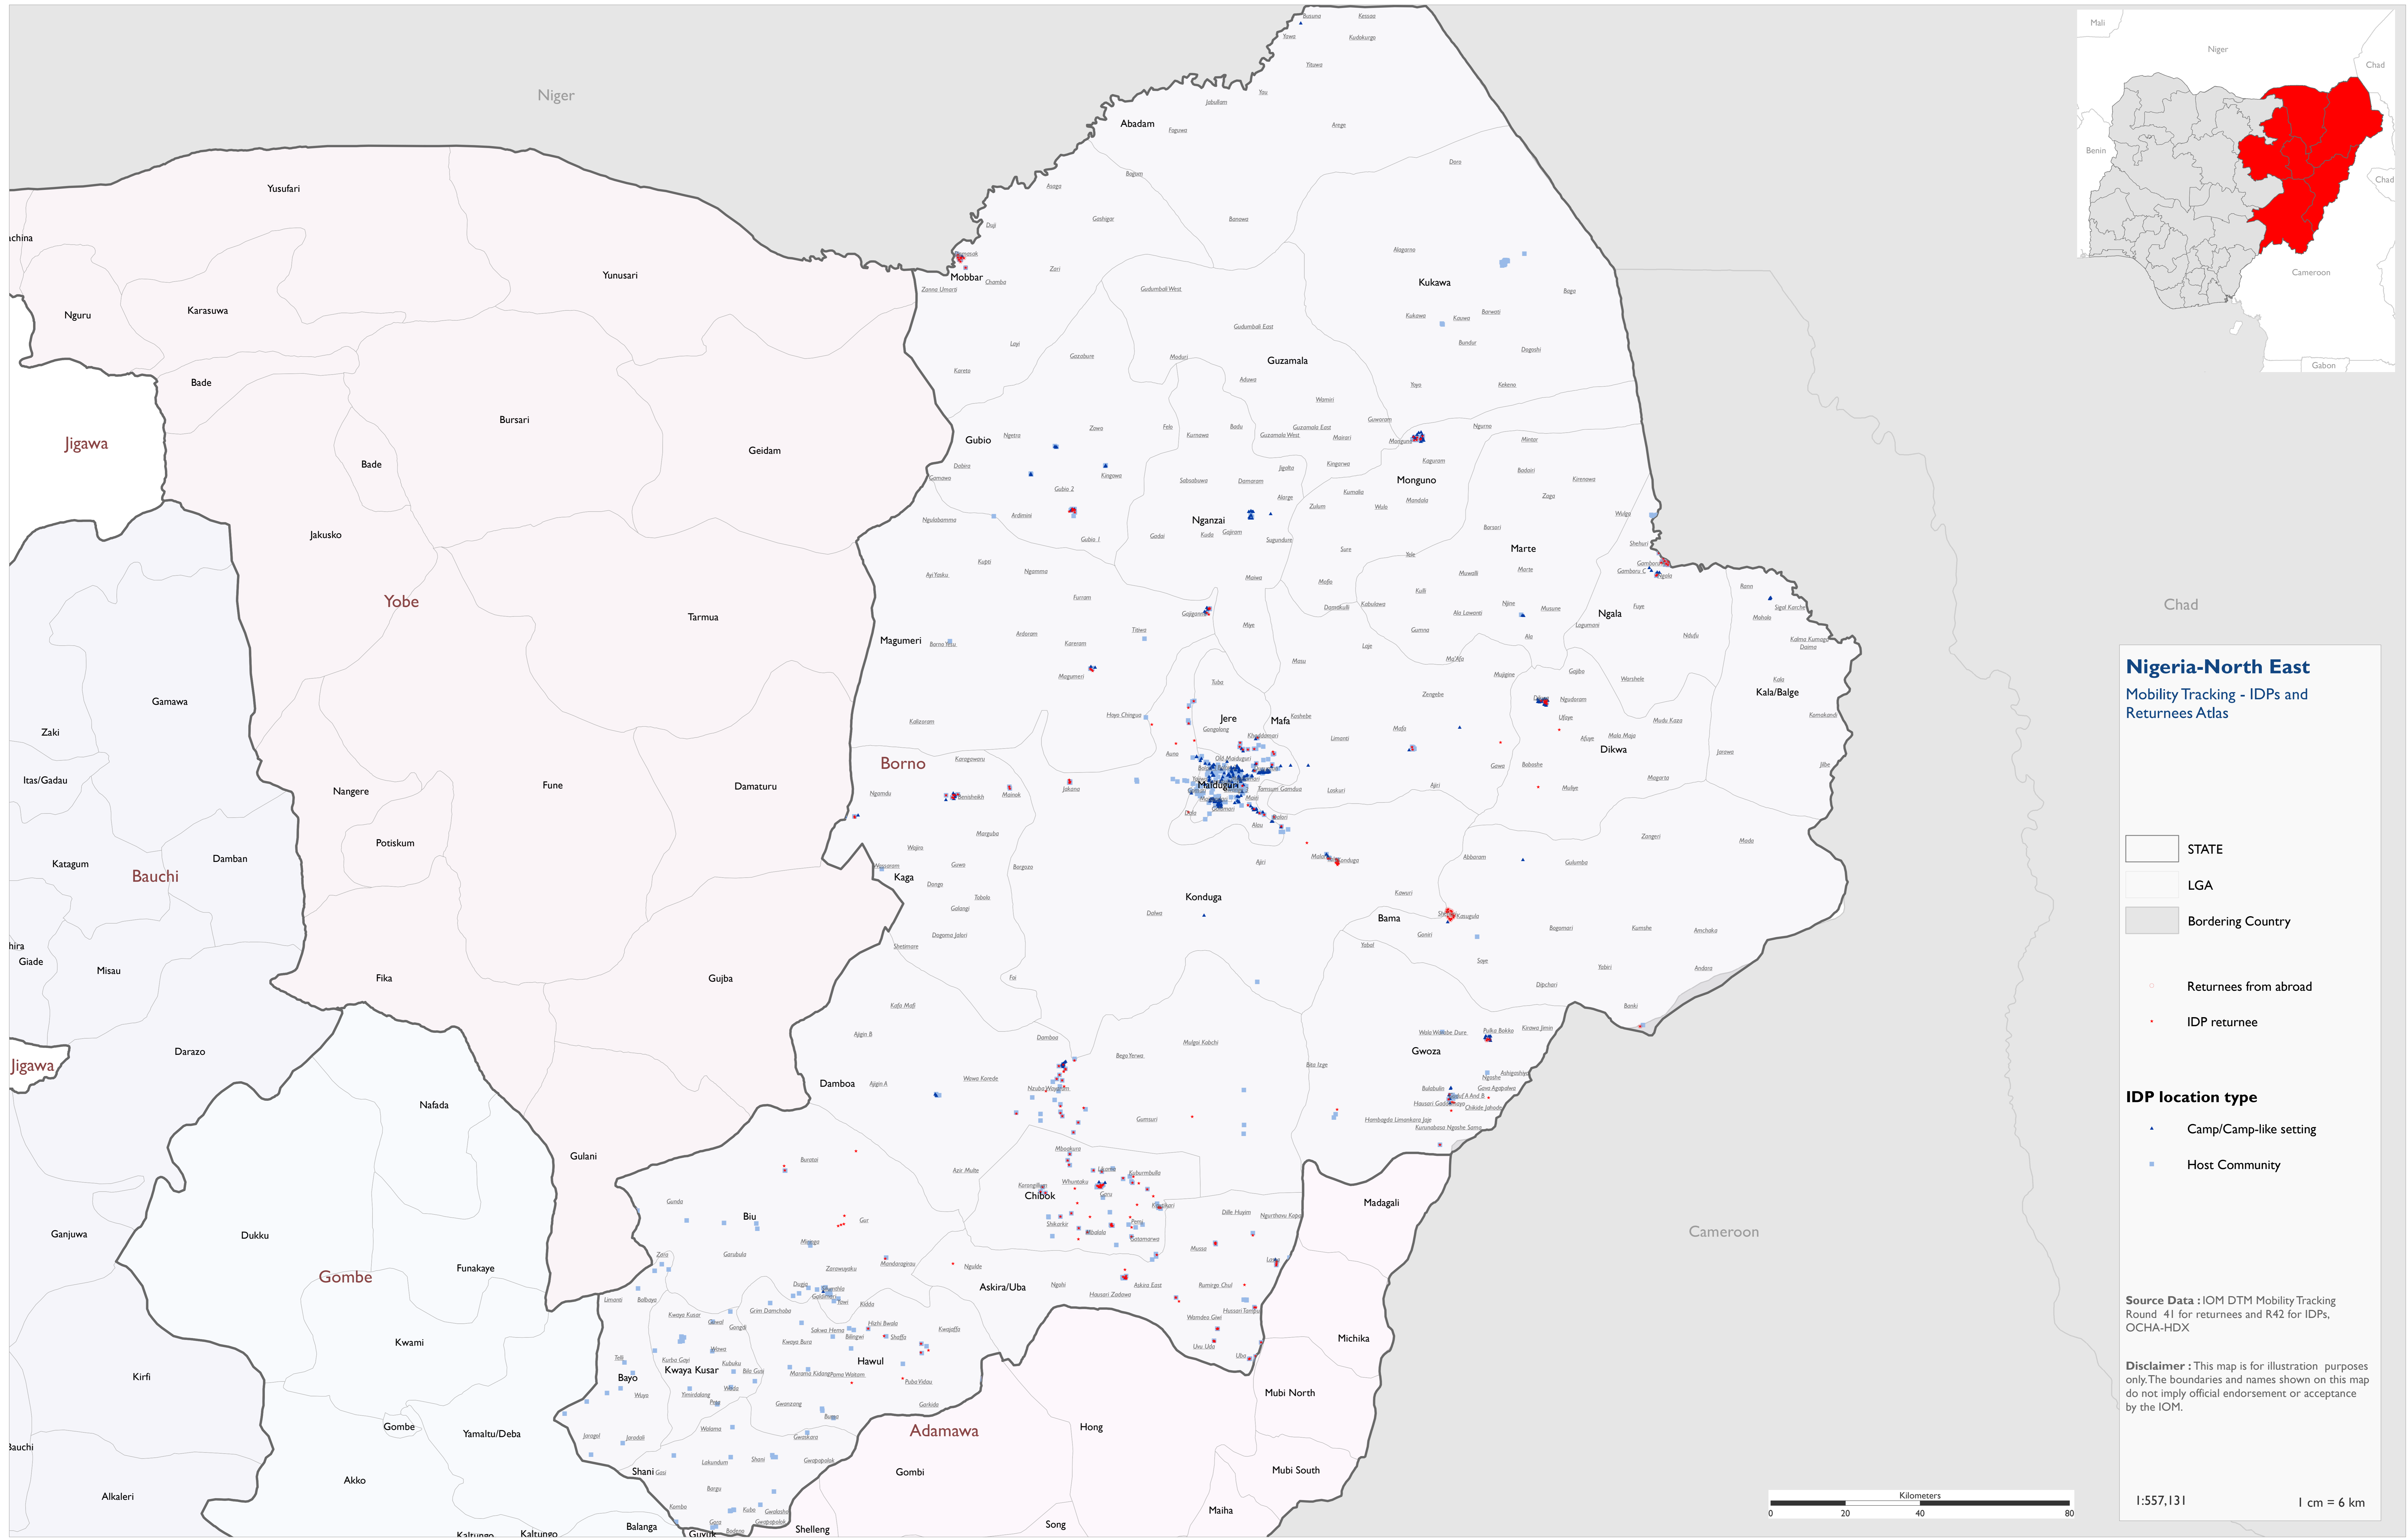

IDPs and Returnees locations in Borno State

Map Production Date : July 2022

Nigeria-North East Mobility Tracking - IDPs and Returnees Atlas

- STATE
- LGA
- Bordering Country

- Returnees from abroad
- IDP returnee

- IDP location type**
- Camp/Camp-like setting
 - Host Community

Source Data : IOM DTM Mobility Tracking Round 41 for returnees and R42 for IDPs, OCHA-HDX

Disclaimer : This map is for illustration purposes only. The boundaries and names shown on this map do not imply official endorsement or acceptance by the IOM.

1:557,131 | 1 cm = 6 km