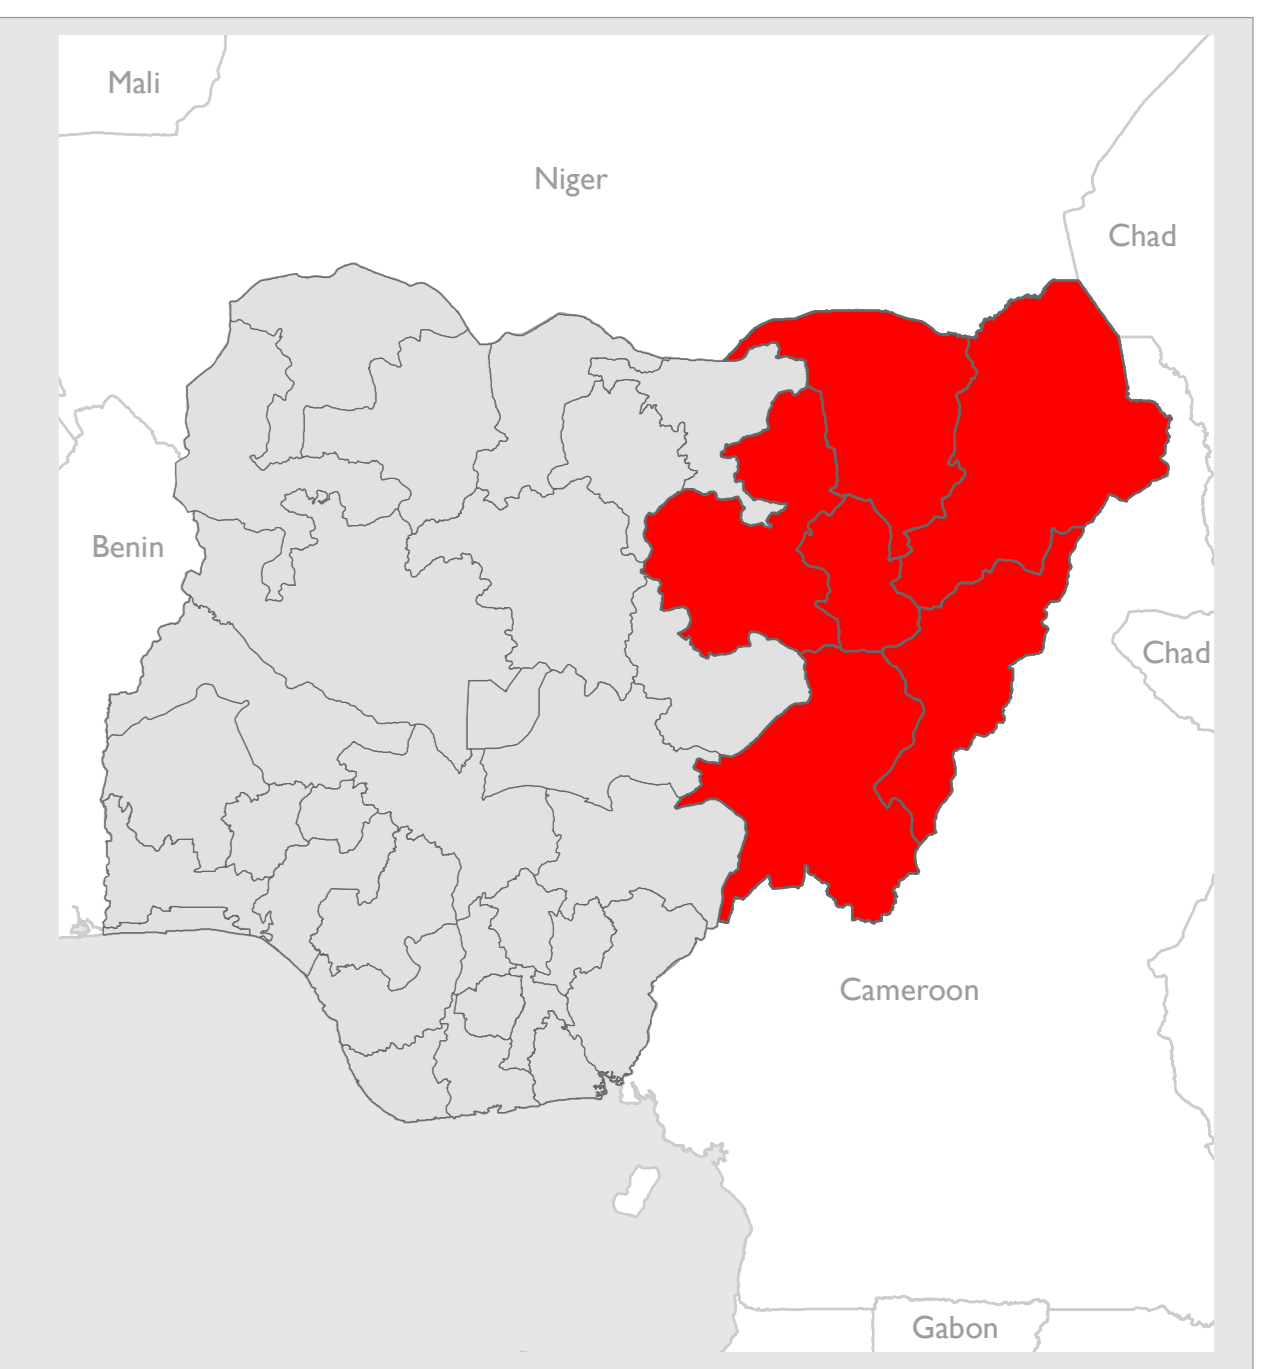

IDPs and Returnees locations in Borno State

Map Production Date : July 2022

Nigeria-North East Mobility Tracking - IDPs and Returnees Atlas

- STATE
- LGA
- Bordering Country

- Returnees from abroad
- IDP returnee

- IDP location type**
- Camp/Camp-like setting
 - Host Community

Source Data : IOM DTM Mobility Tracking Round 41 for returnees and R42 for IDPs, OCHA-HDX

Disclaimer : This map is for illustration purposes only. The boundaries and names shown on this map do not imply official endorsement or acceptance by the IOM.

1:557,131 | 1 cm = 6 km