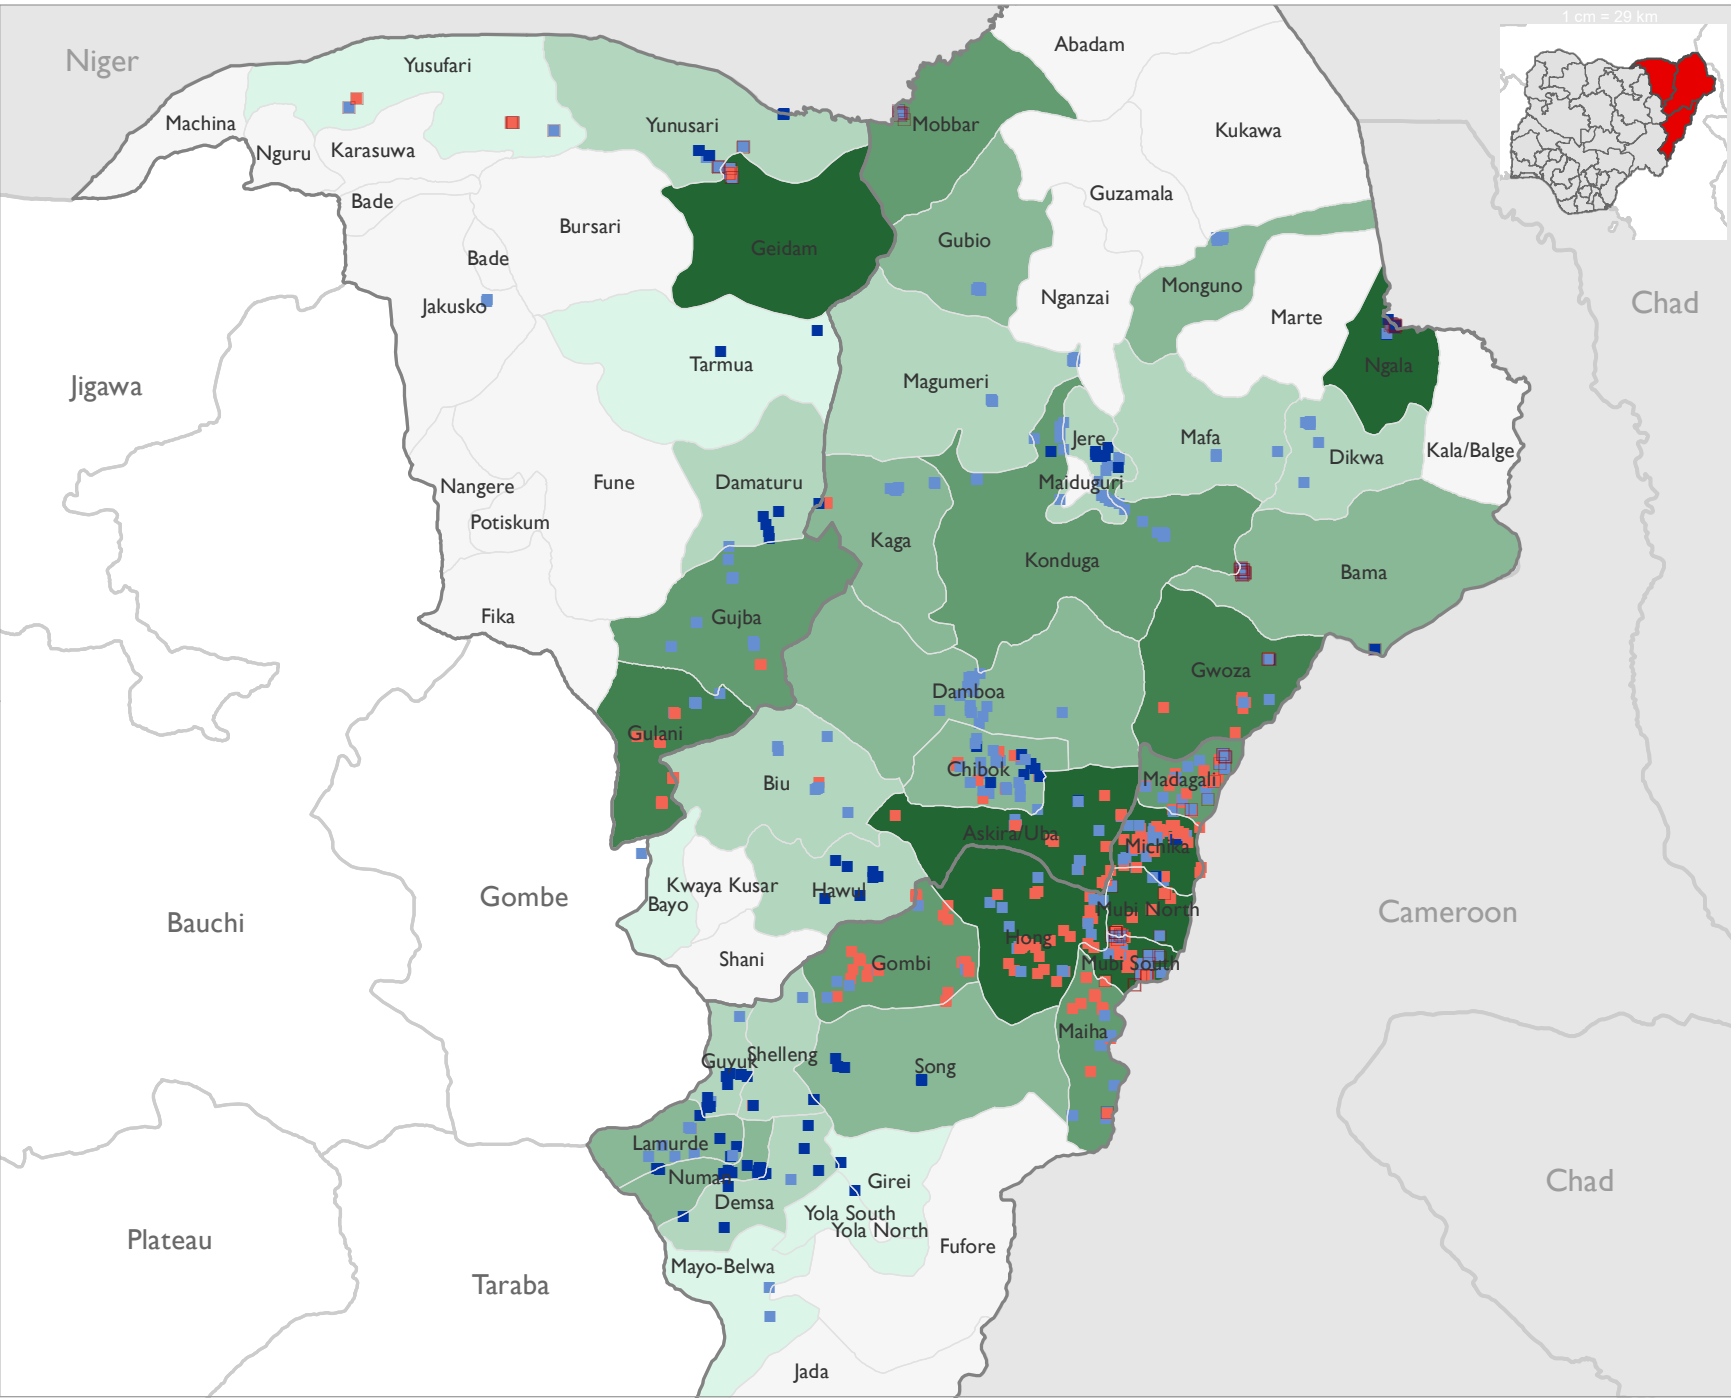

Map Production Date : July 2022

### Nigeria-North East

Mobility Tracking - IDPs and Returnees Atlas

- STATE
- LGA
- Bordering Country

#### Location of displacement of majority of returnees in the return location

- Abroad
- Other state
- Same state different LGA
- Same state same LGA

Source Data : IOM DTM Mobility Tracking Round 41, OCHA-HDX

Disclaimer : This map is for illustration purposes only. The boundaries and names shown on this map do not imply official endorsement or acceptance by the IOM.