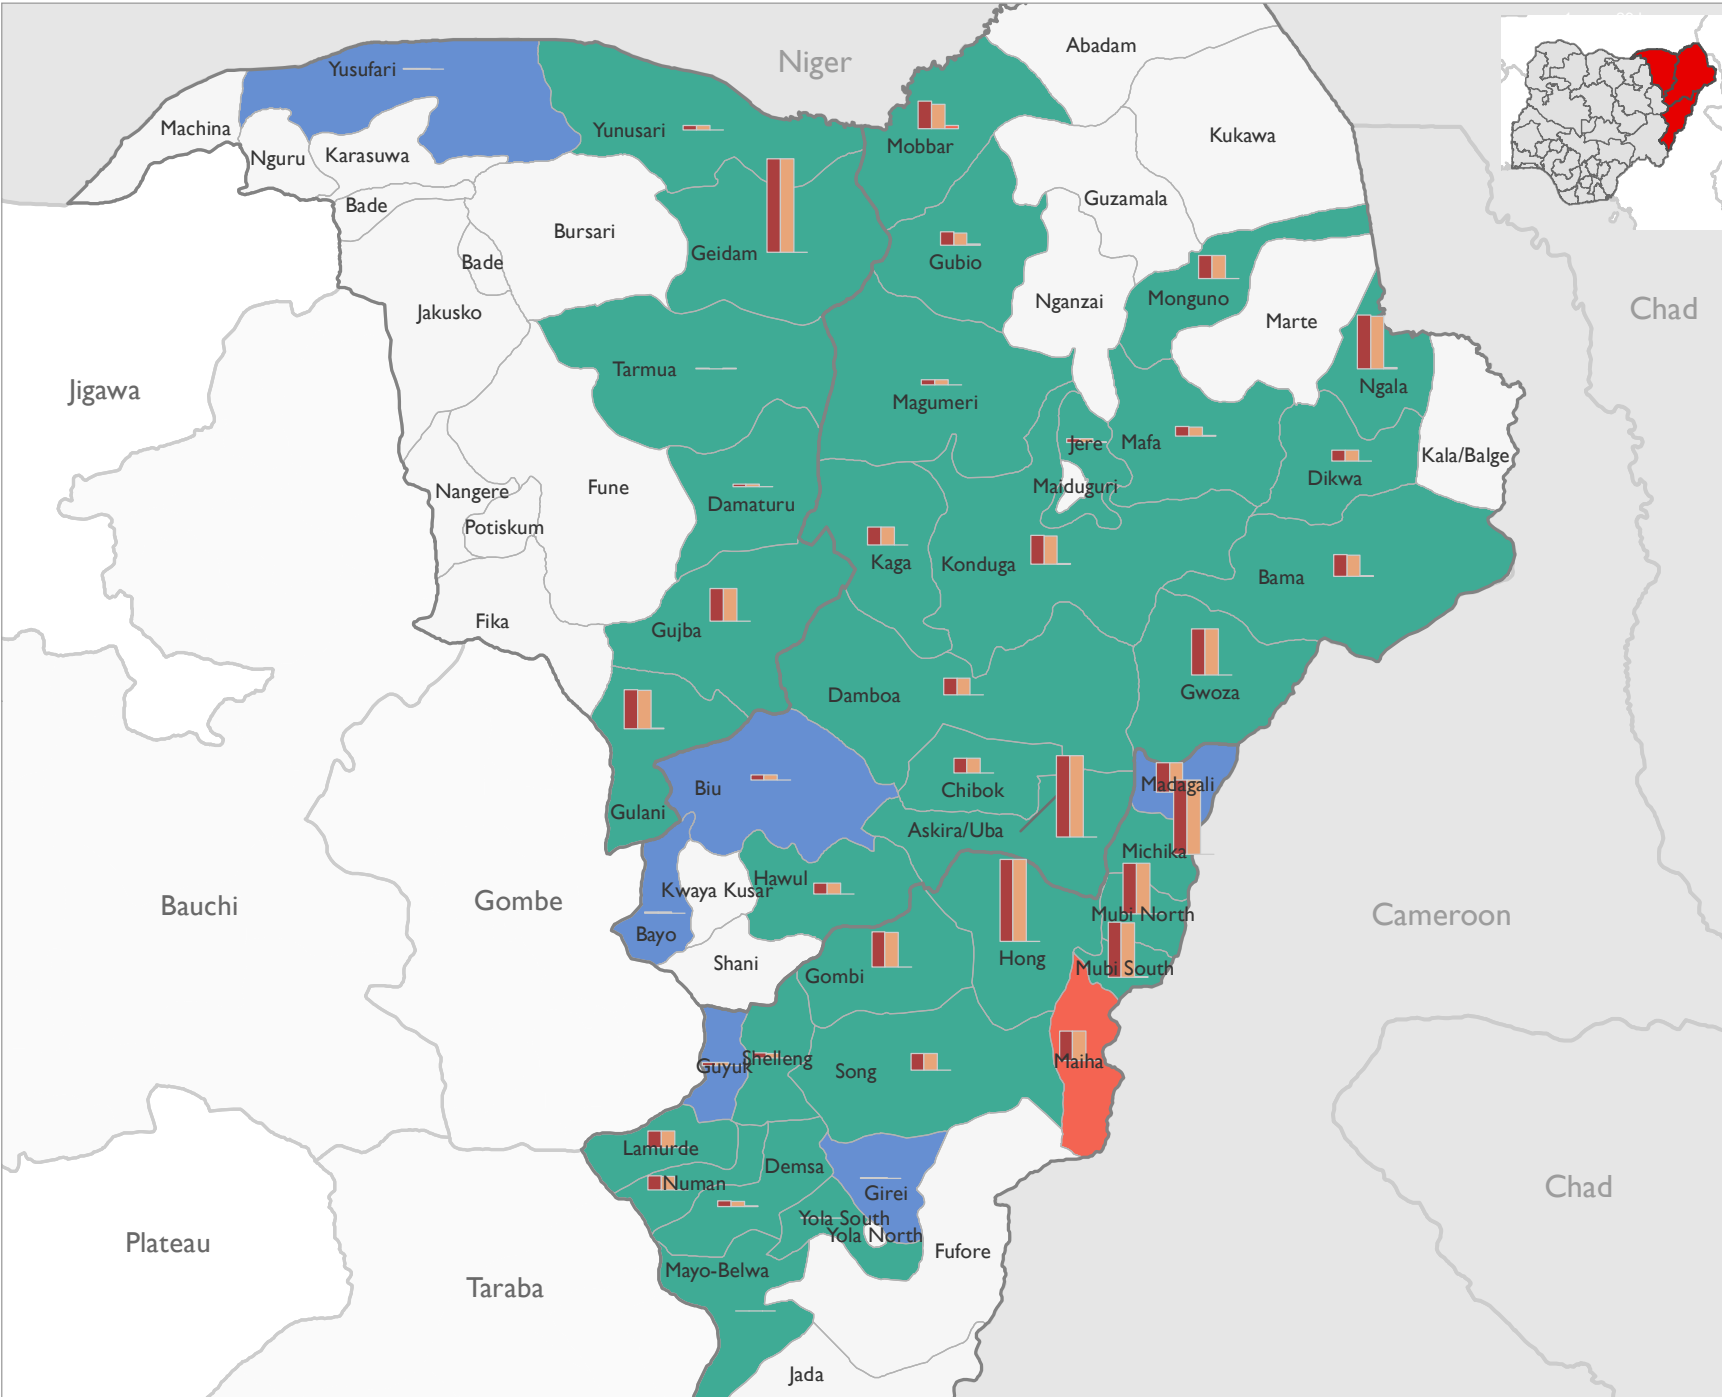

## Returnees round comparison at LGA

1 cm = 494 km

### Nigeria-North East

#### Mobility Tracking - IDPs and Returnees Atlas

- STATE
- LGA
- Bordering Country

**Disclaimer :** This map is for illustration purposes only. The boundaries and names shown on this map do not imply official endorsement or acceptance by the IOM.