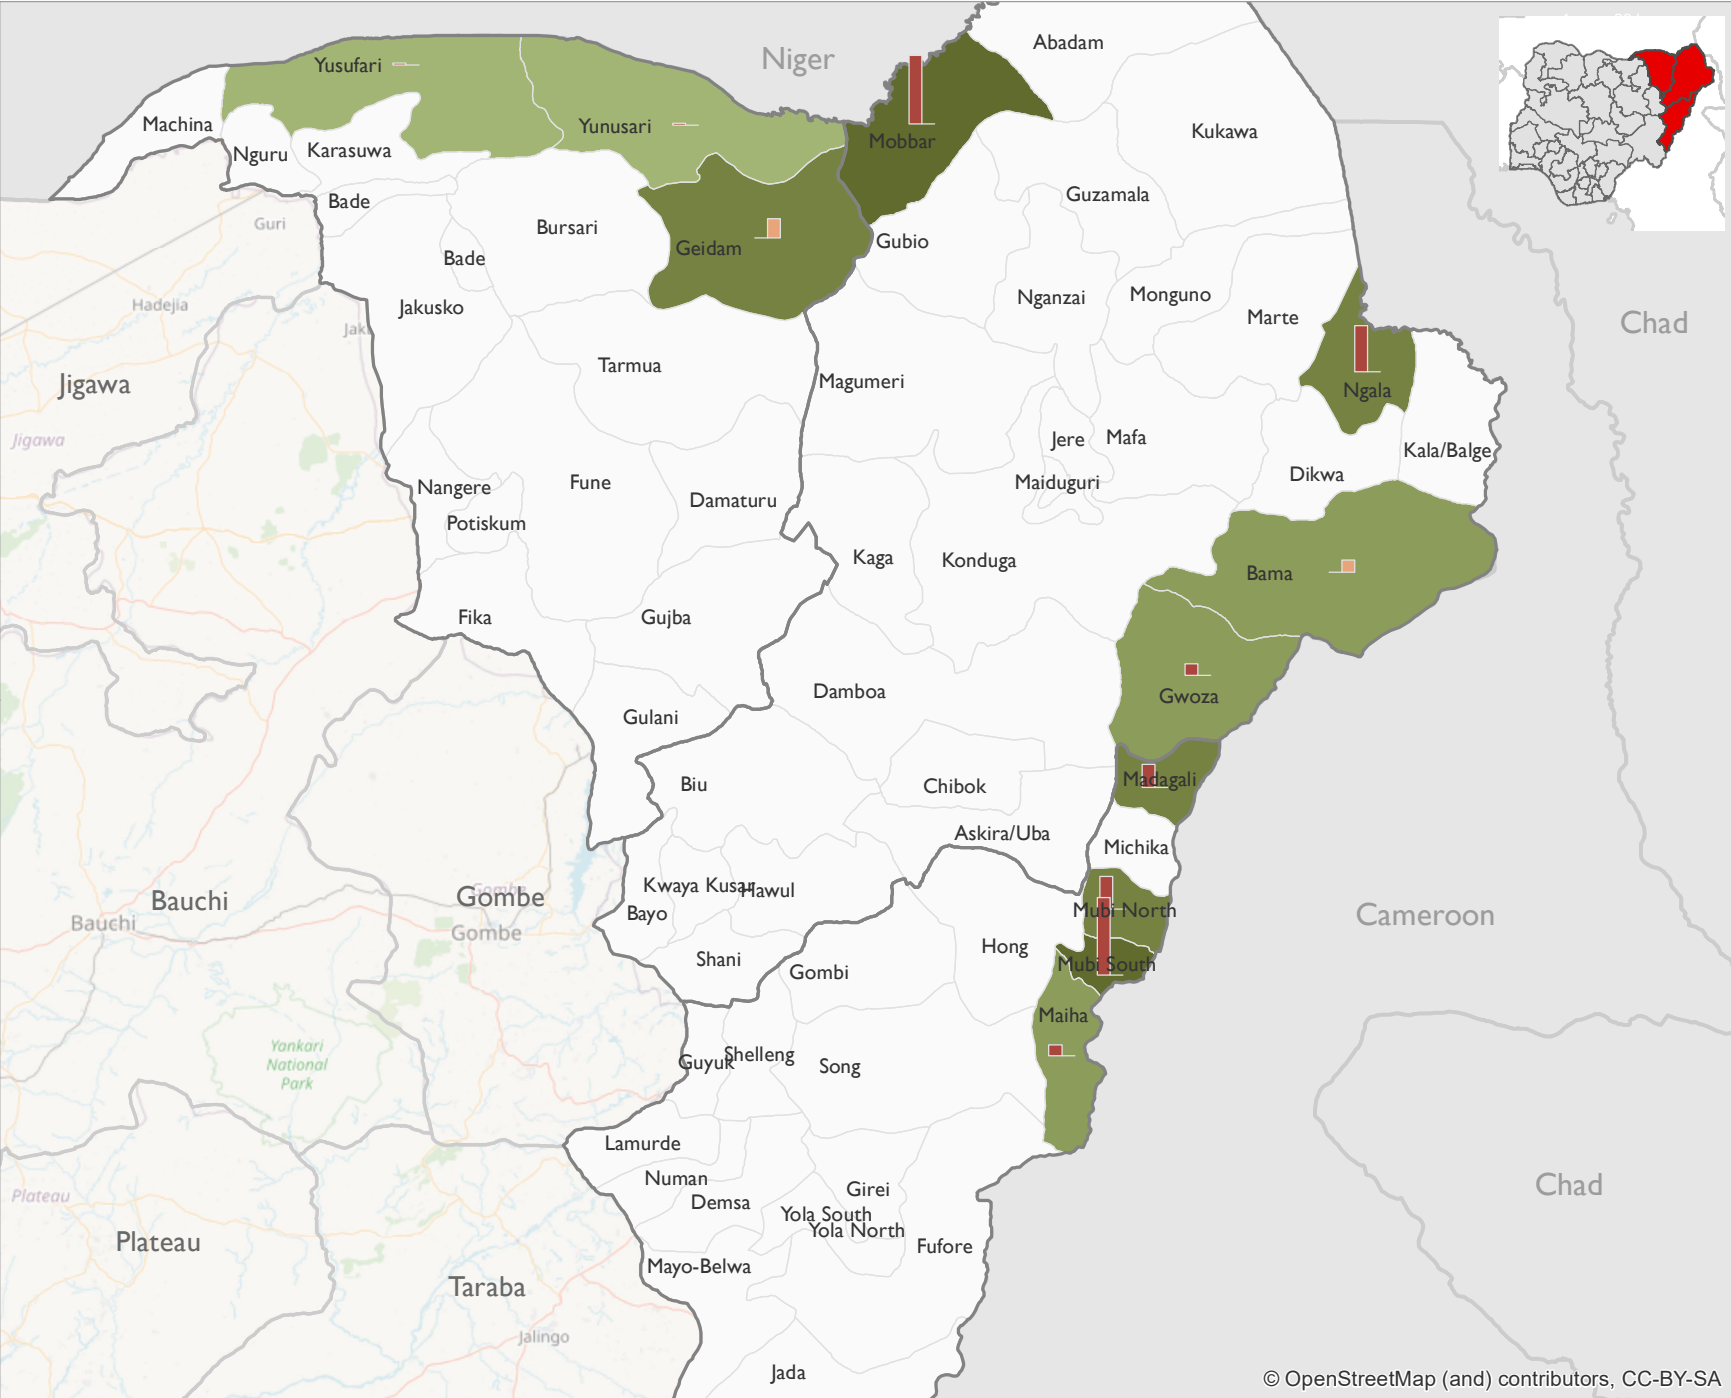

Map Production Date : July 2022

1 cm = 494 km

### Nigeria-North East

Mobility Tracking - IDPs and Returnees Atlas

- STATE
- LGA
- Bordering Country

#### Period of arrival

- Between 2014 and 2020
- Since 2021

Source Data : IOM DTM Mobility Tracking Round 41, OCHA-HDX

Disclaimer : This map is for illustration purposes only. The boundaries and names shown on this map do not imply official endorsement or acceptance by the IOM.