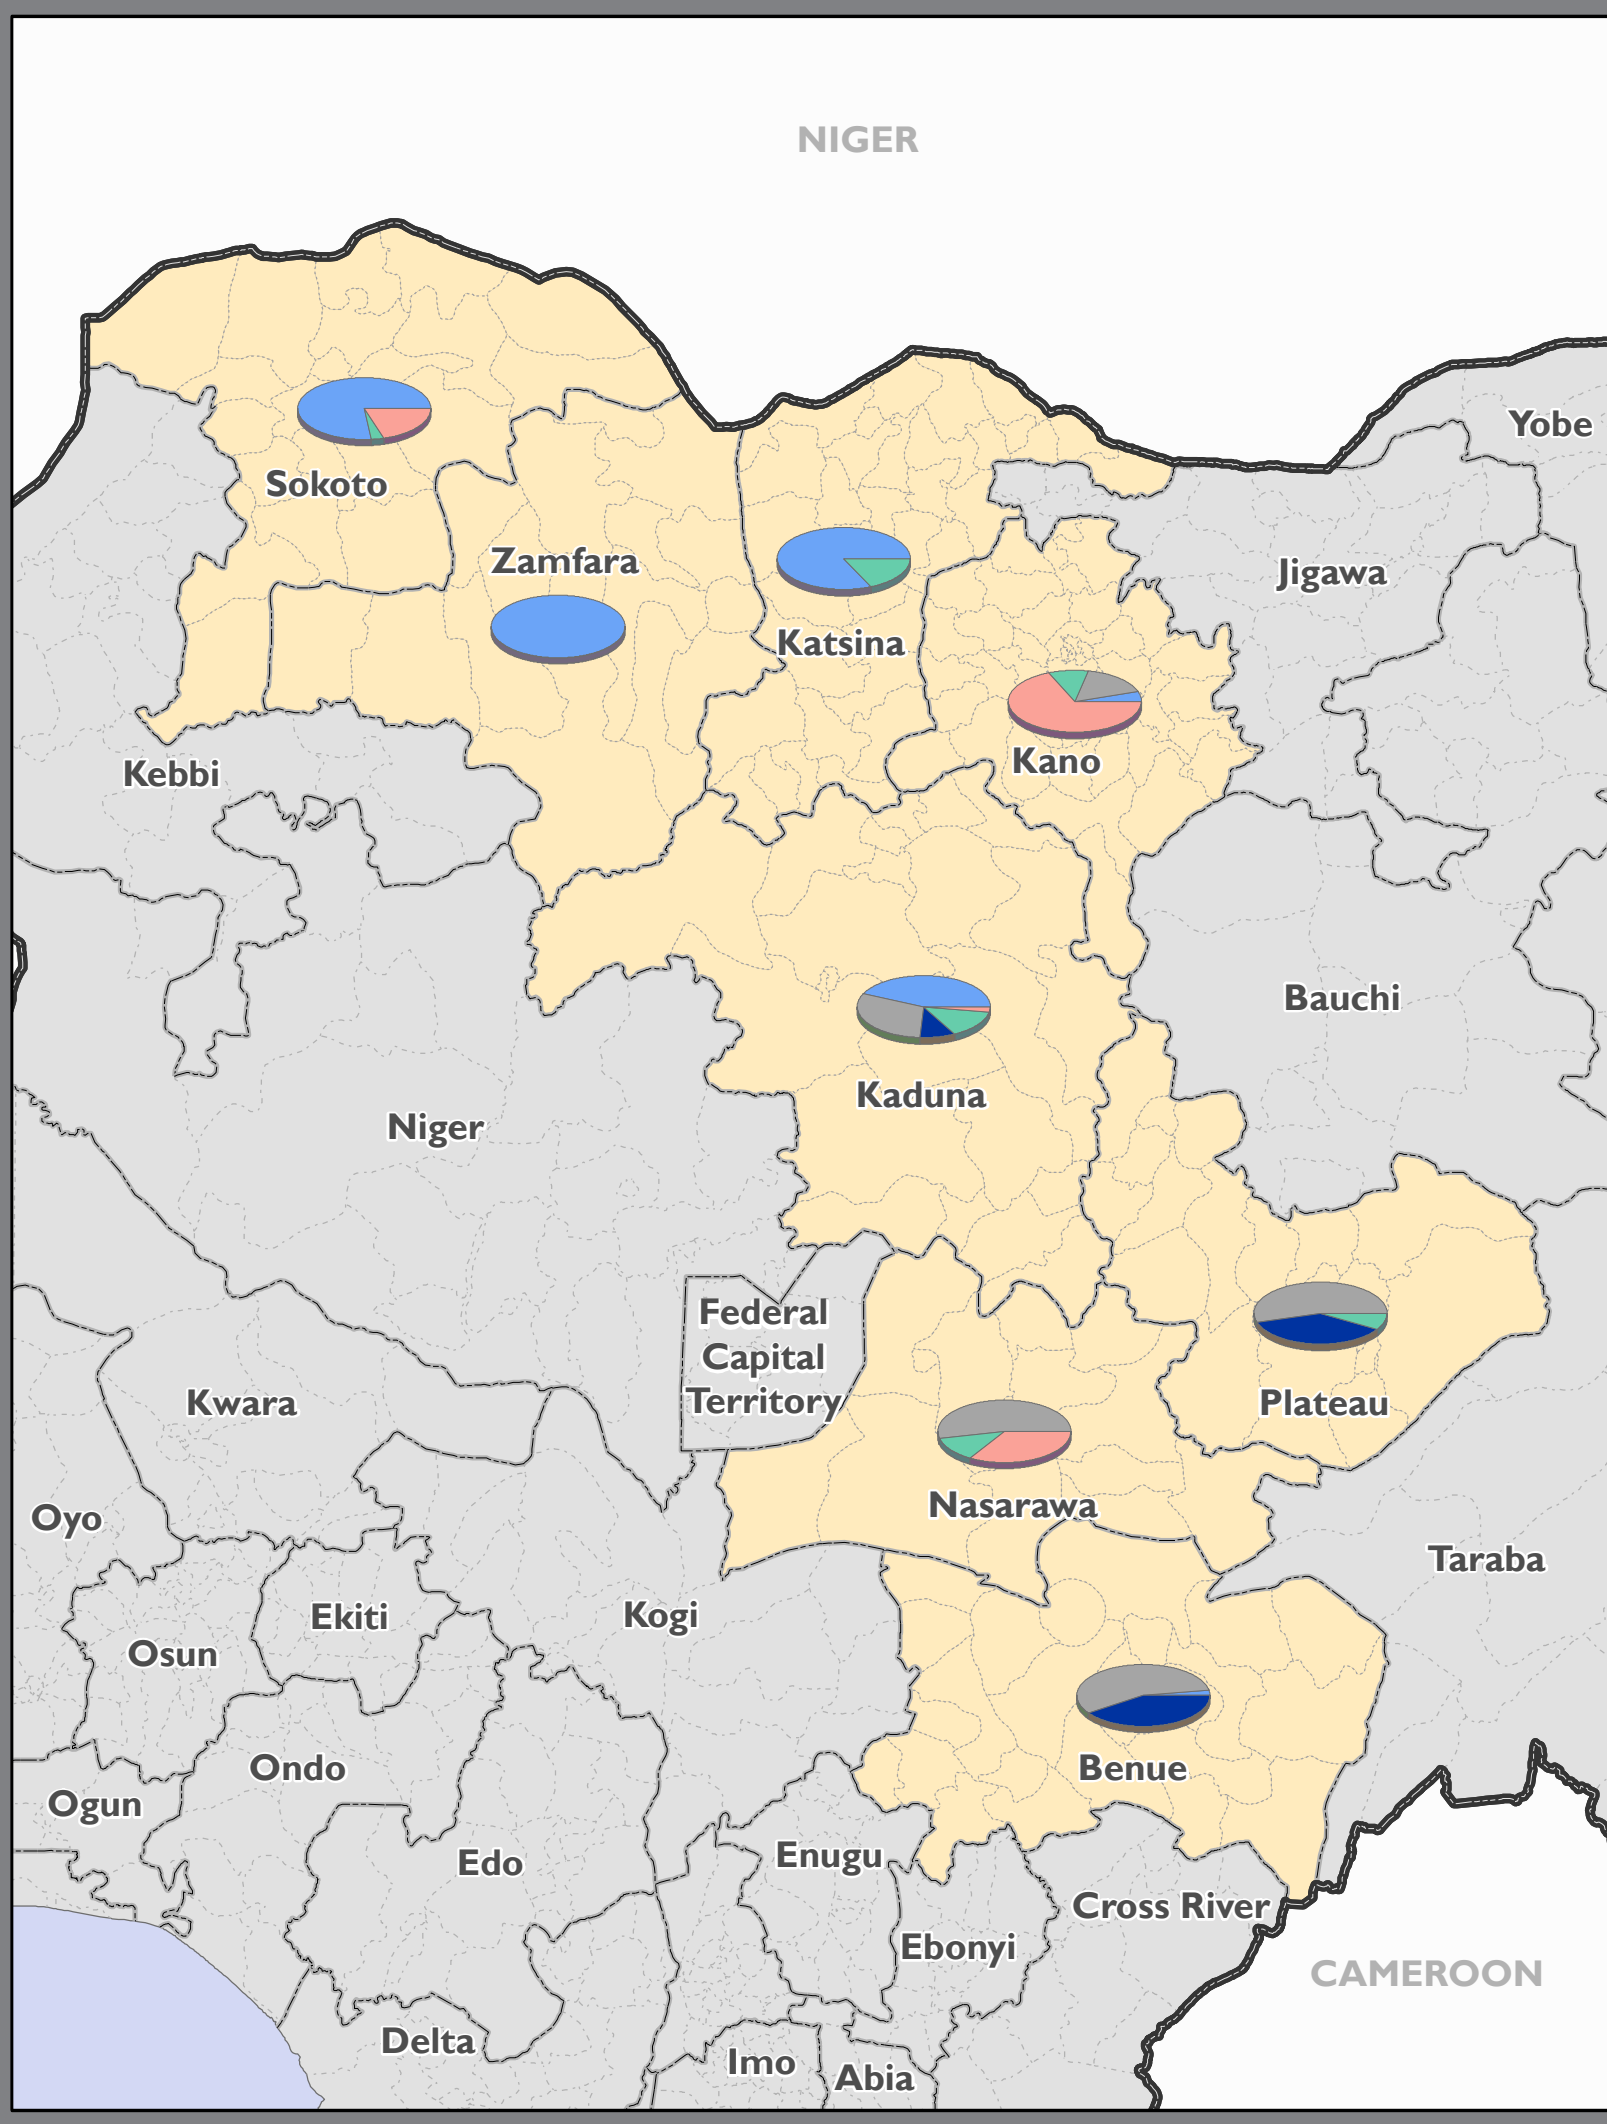

Nigeria - North West and North Central

Mobility Tracking Displacement Report (Round 13)

- LGA boundary
- State boundary
- Country boundary

Reasons for Displacement

Data source:

IDP data - IOM DTM Mobility Tracking, Round 13
 Boundaries - OCHA Common Operational Datasets

Disclaimer: This map is for illustration purpose only. The boundaries and names shown on this map do not imply official endorsement or acceptance by IOM.