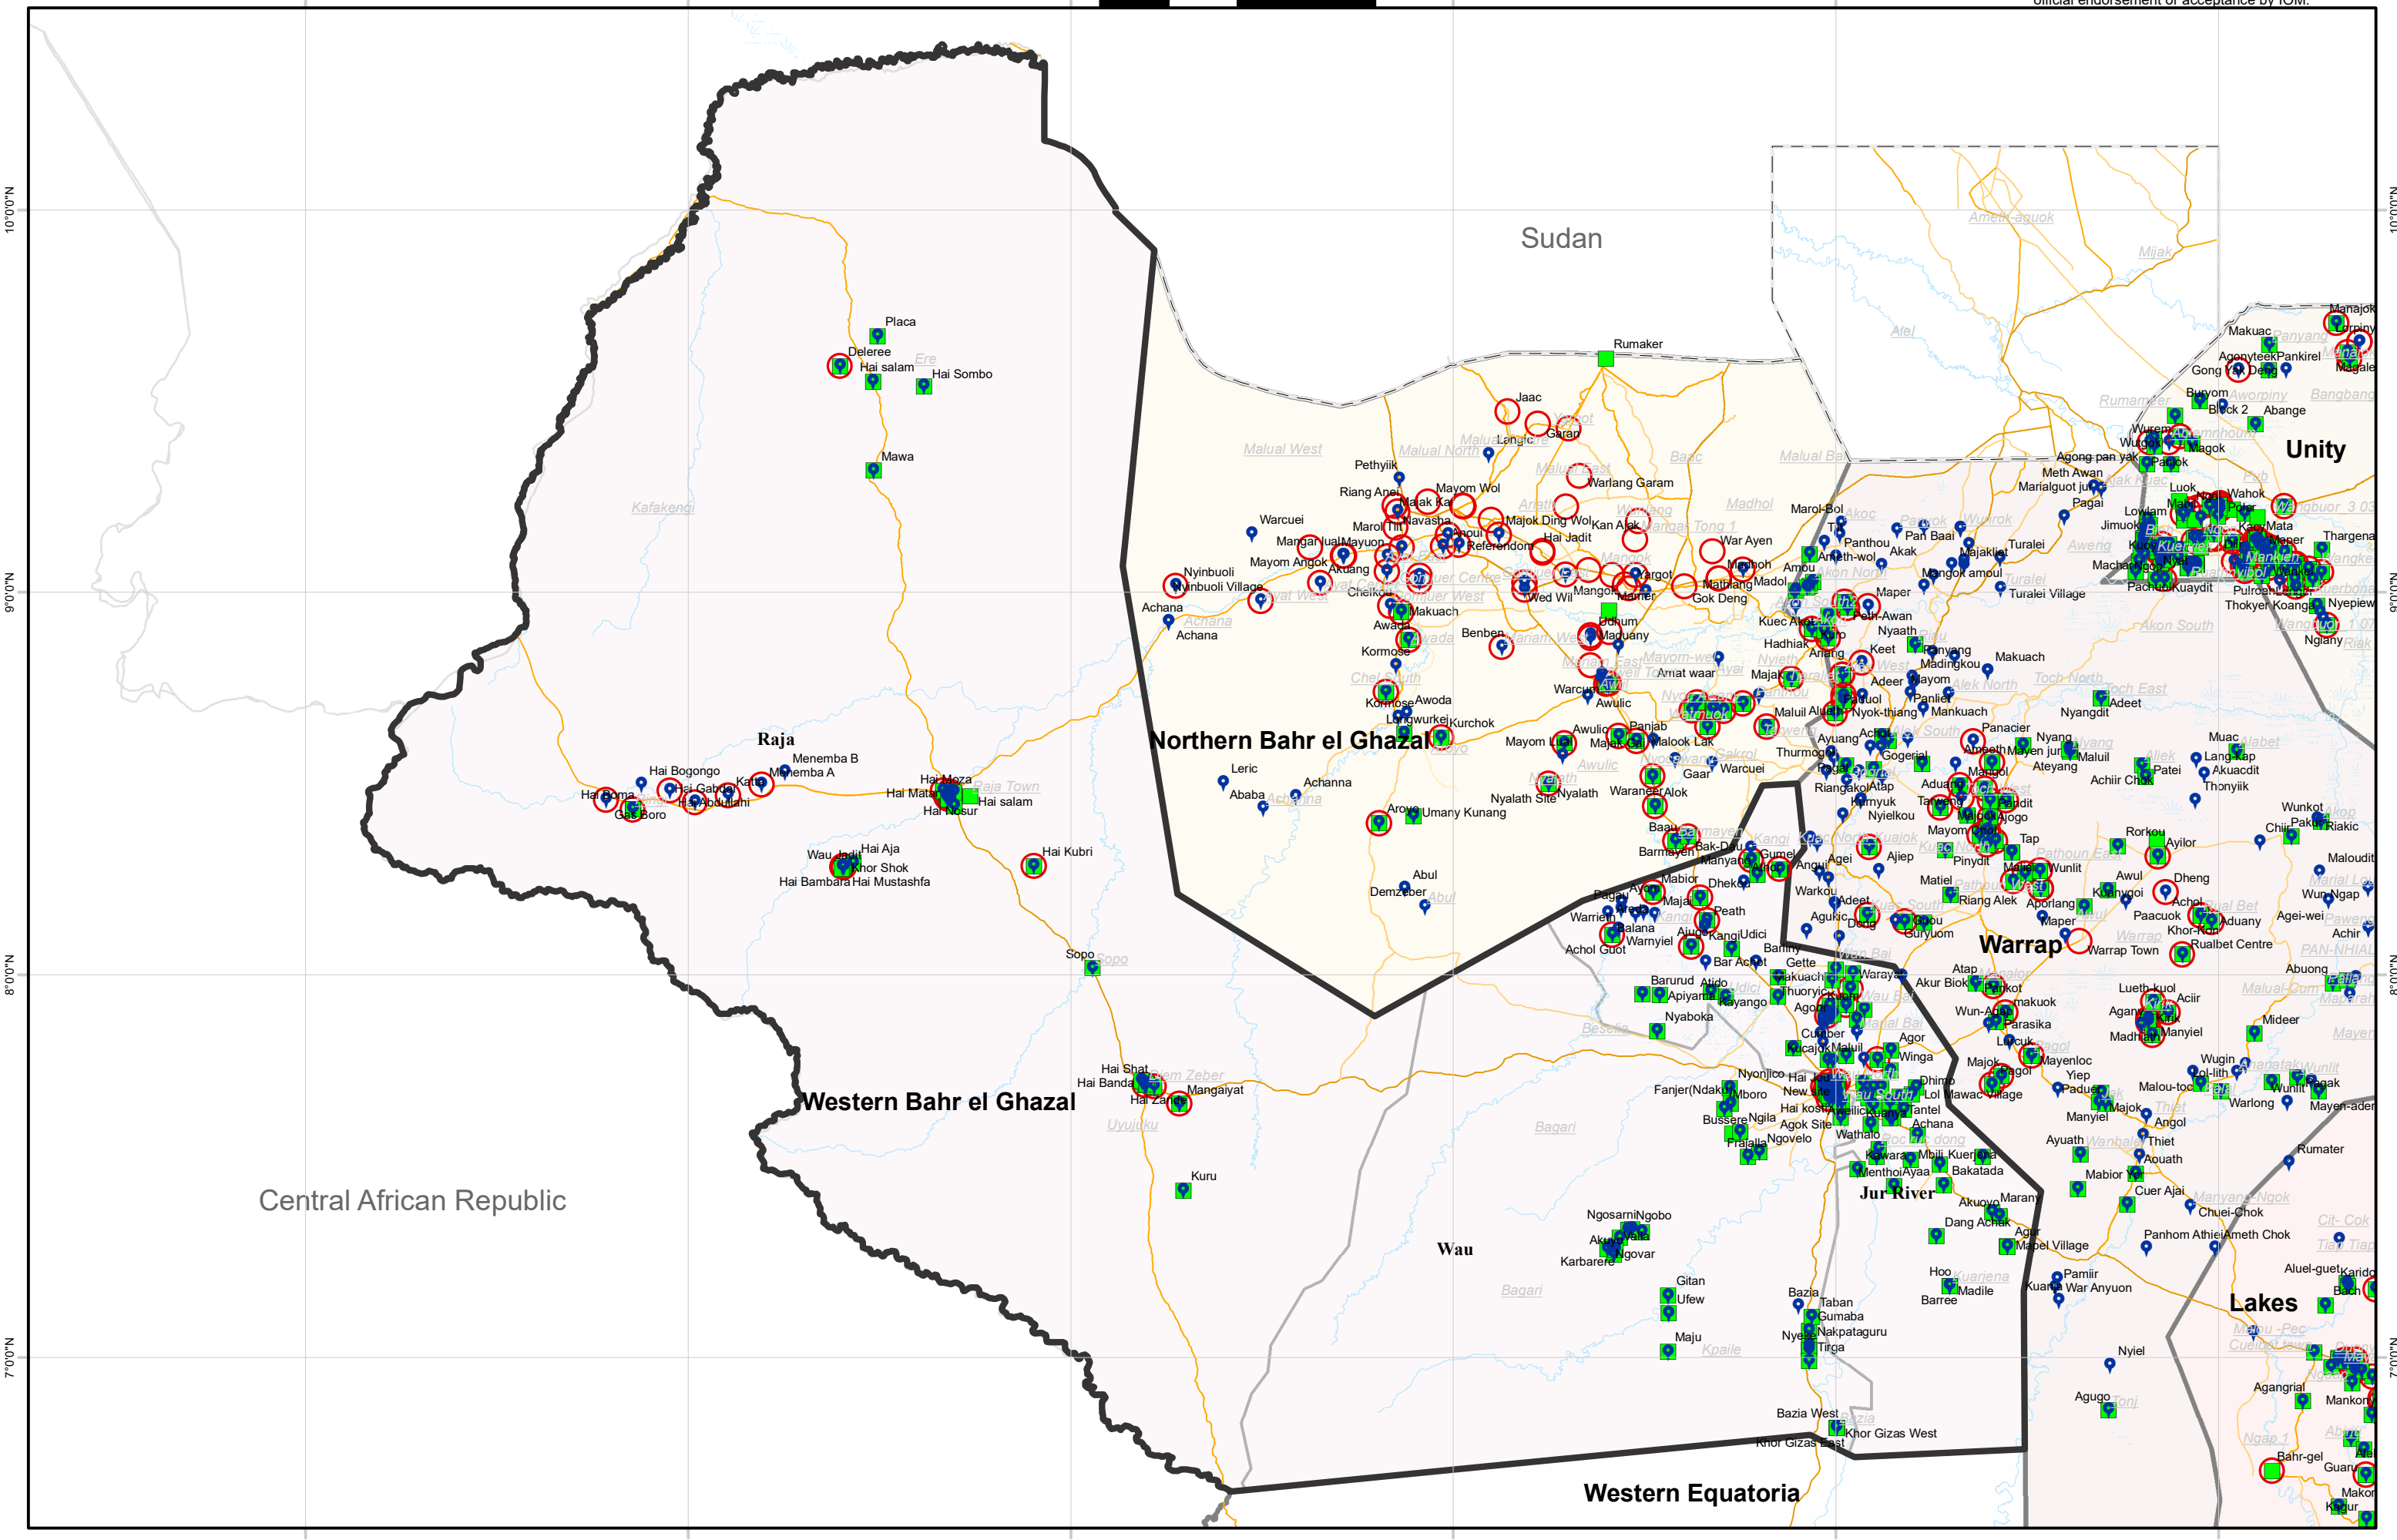

IDPs and Returnees locations in Western Bahr el Ghazal state as of November 2019

Displacement Tracking Matrix Mobility Tracking Round 7

0 20 40 80
Kilometers

- Locations of returnee individuals (previously displaced abroad)
- Locations of returnee individuals (previously displaced only in South Sudan)
- Locations of IDP individuals present at time of assessment

- Roads**
- Primary
 - Secondary
 - Tertiary
 - Local/Urban

- Rivers
- Marshland

- State
- County

Payam - Sub Area name
Village - Location name

Disclaimer: This map is for illustration purposes only. Names and boundaries on this map do not imply official endorsement or acceptance by IOM.

10°0'0"N

9°0'0"N

8°0'0"N

7°0'0"N

10°0'0"N

9°0'0"N

8°0'0"N

7°0'0"N

24°0'0"E 25°0'0"E 26°0'0"E 27°0'0"E 28°0'0"E 29°0'0"E