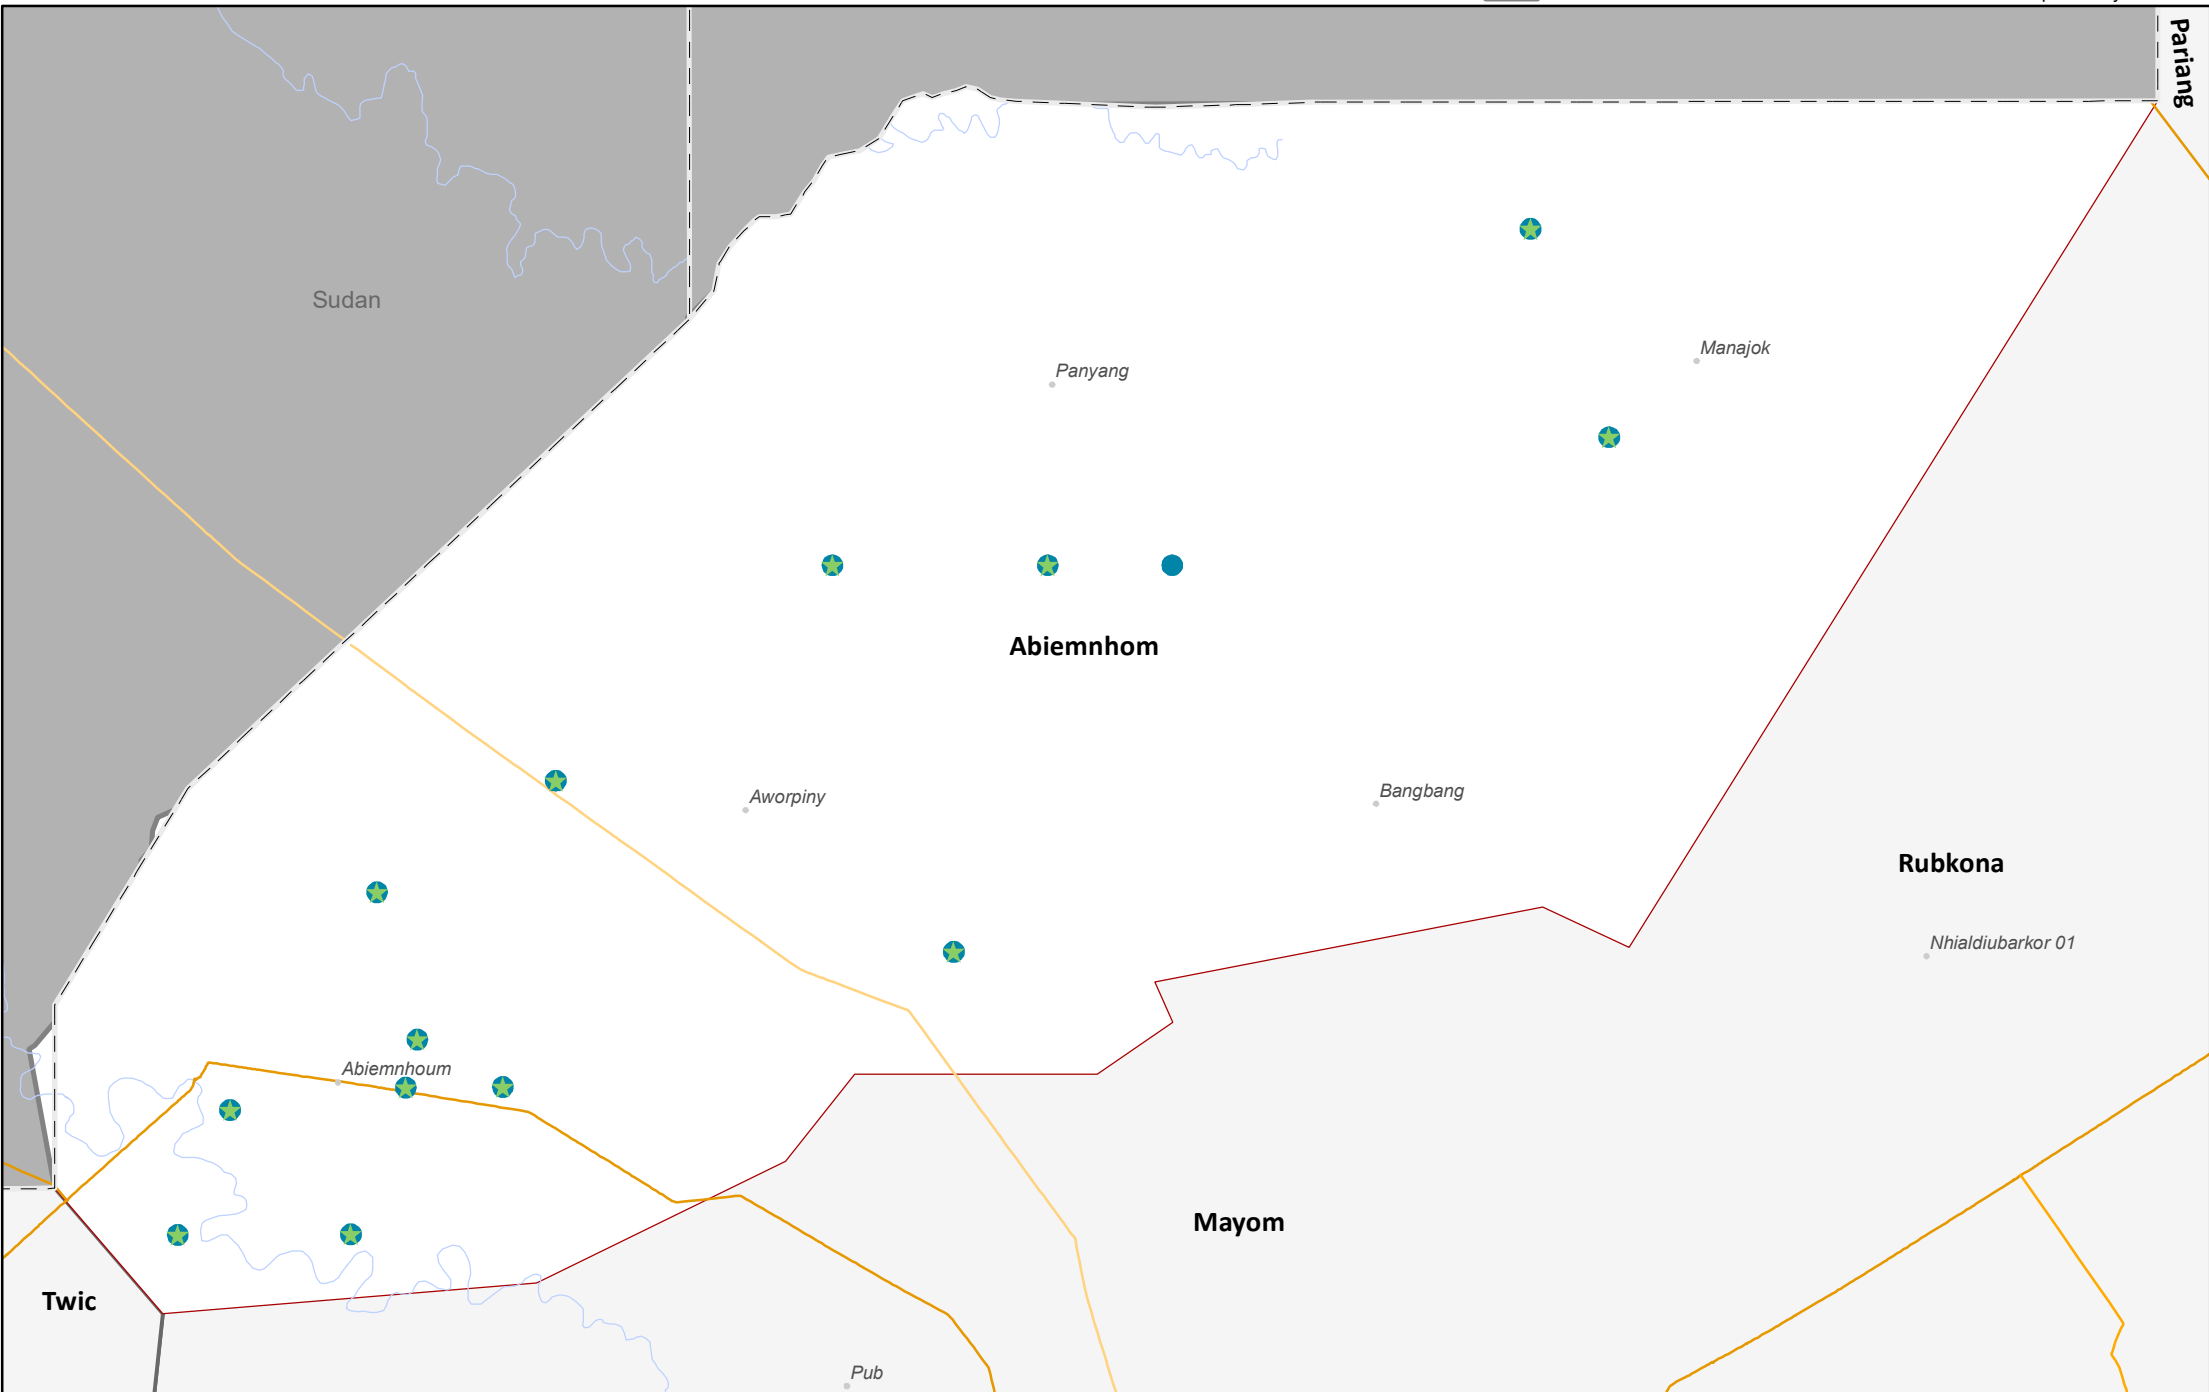

# Unity\_Abiemnhom

Locations covered as of March 2019

Displacement Tracking Matrix Mobility Tracking Round 5

★ Returnee location from abroad

★ Returnee location from within SSD

● IDPs location

● Sub Area

□ Focus County

□ State

■ Bordering Country

Rivers

Roads

Primary

Secondary

Tertiary

Local/Urban

Kilometers

Disclaimer: This map is for illustration purposes only. Names and boundaries on this map do not imply official endorsement or acceptance by IOM.

pariang