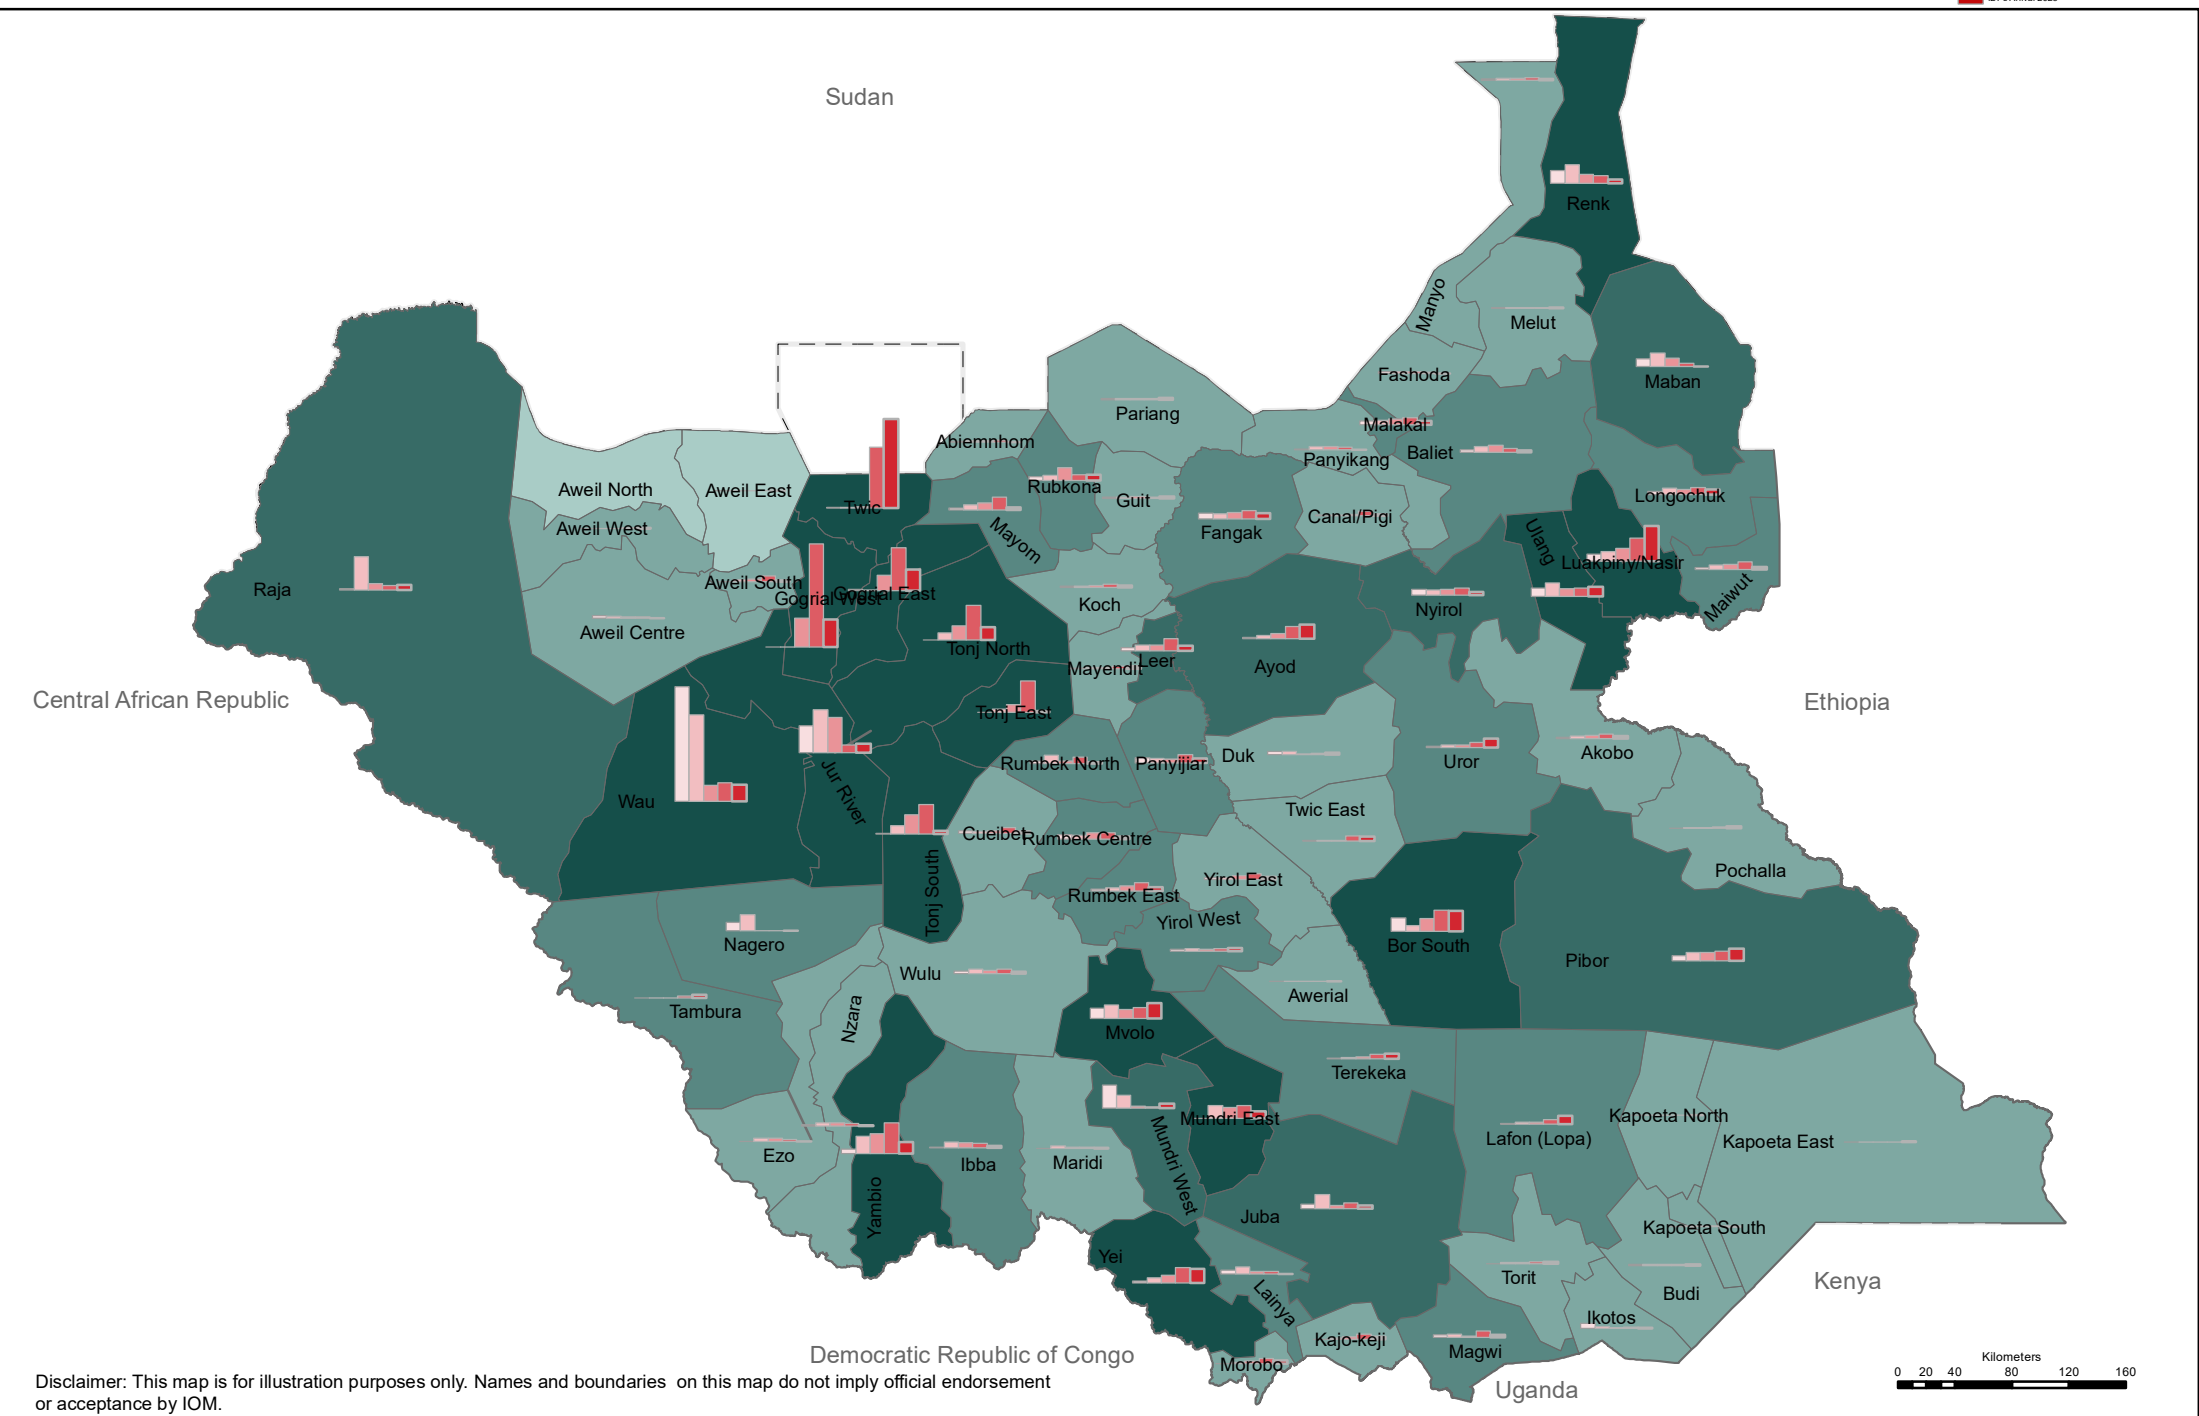

South Sudan

Mobility Tracking Round 14, April 2023

Subset of returnees who arrived from within South Sudan as of April 2023

Disclaimer: This map is for illustration purposes only. Names and boundaries on this map do not imply official endorsement or acceptance by IOM.