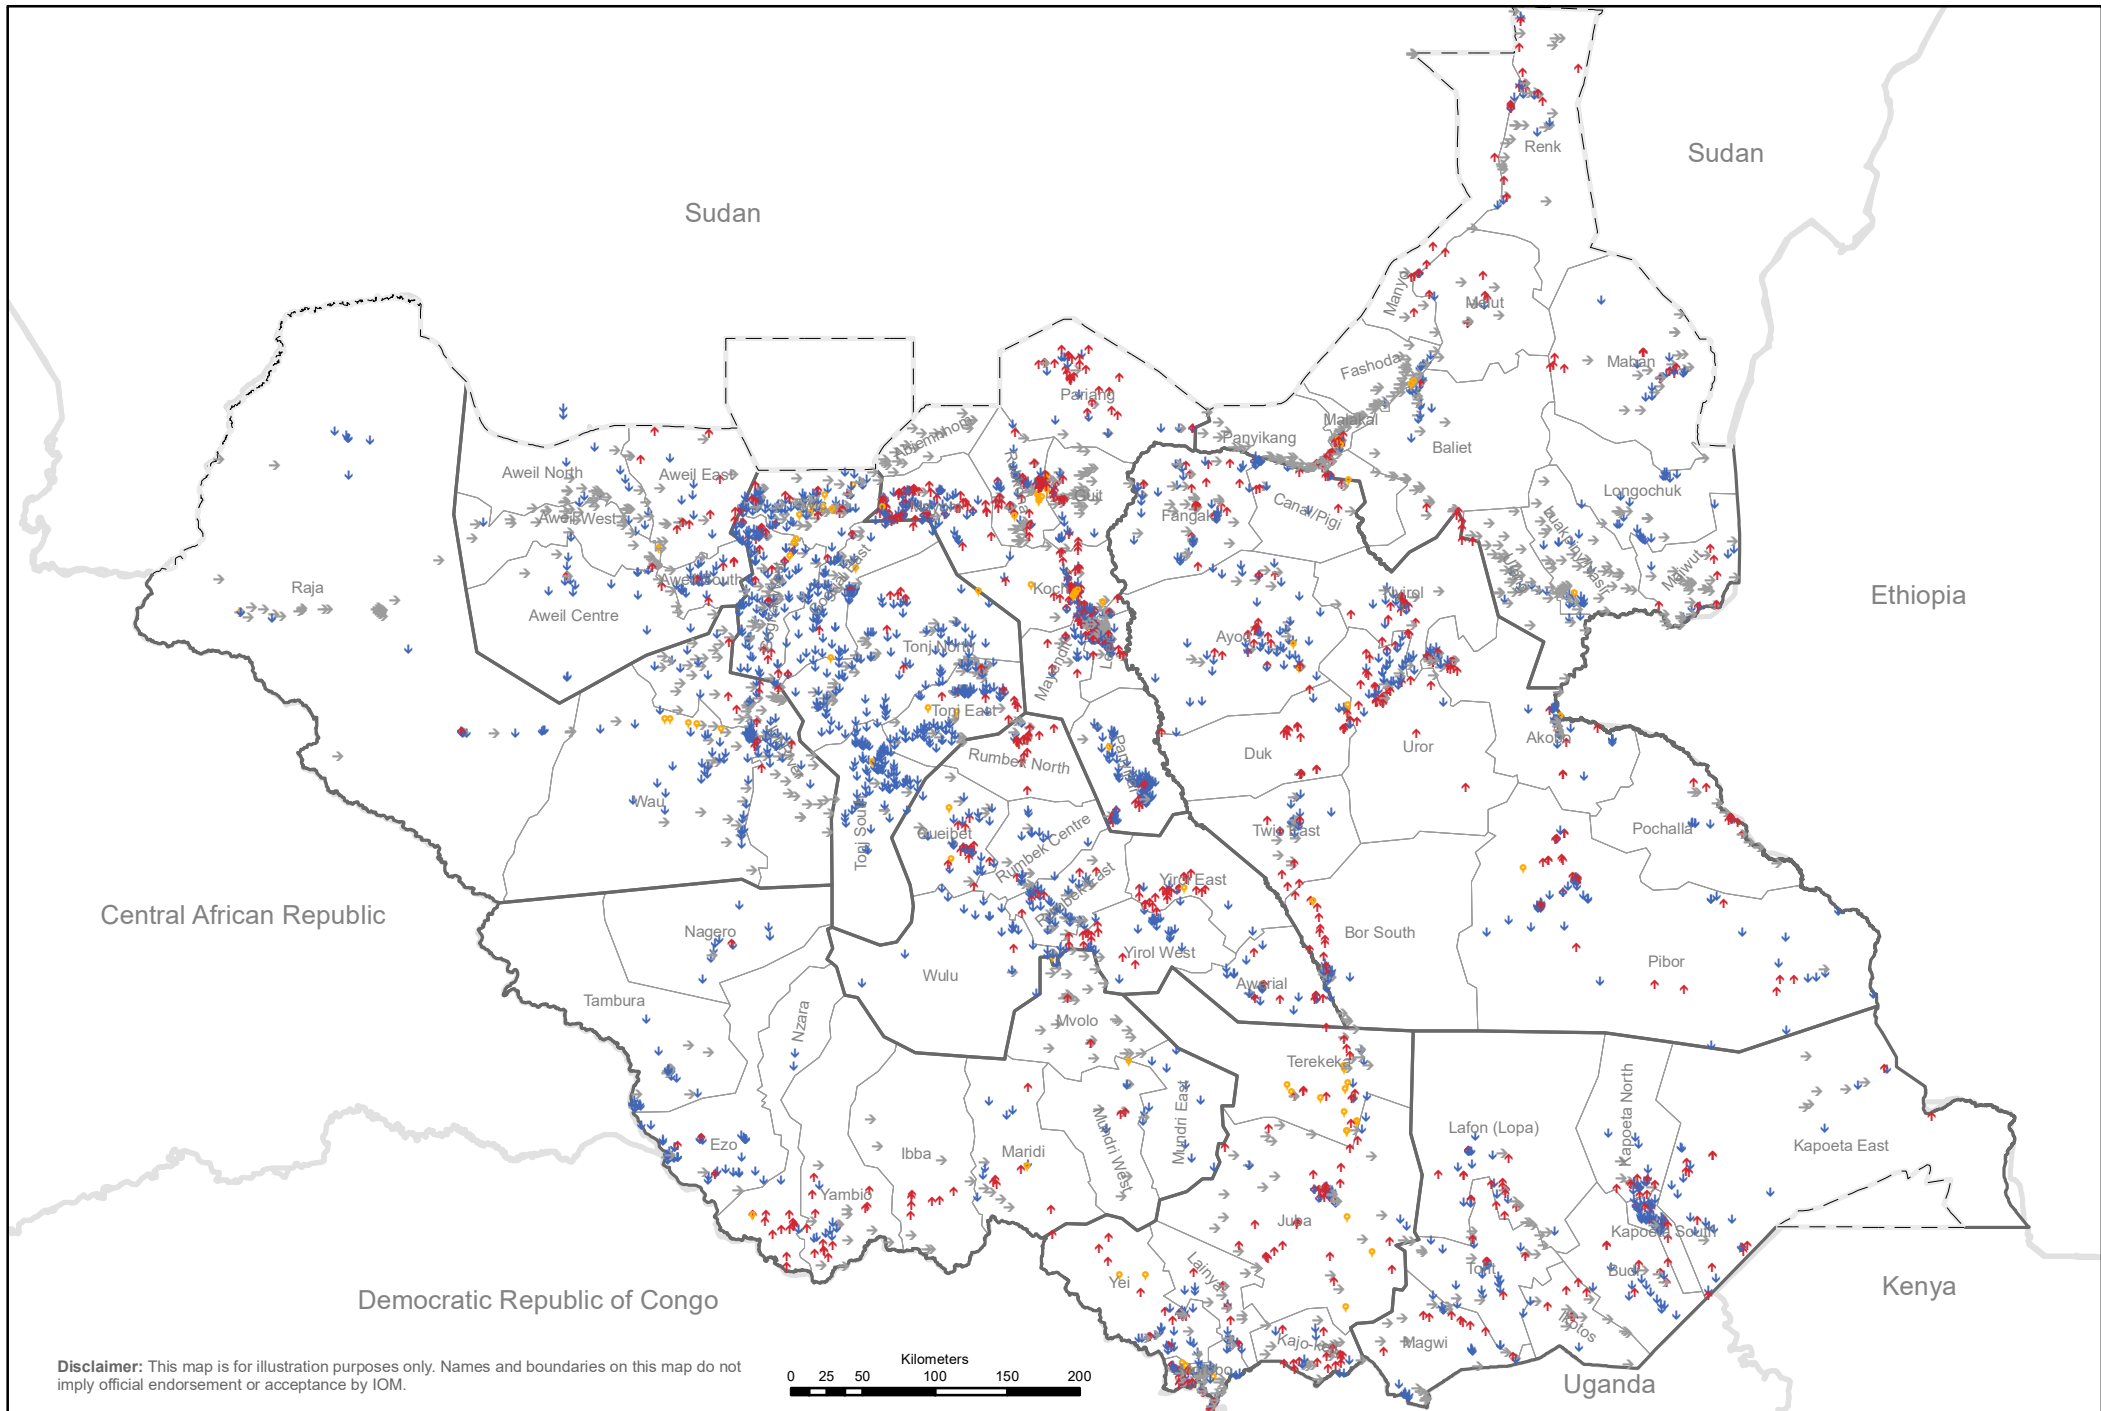

South Sudan

Mobility Tracking Round 14, April 2023

IDPs Compared Locations R14-R13

- Compared Location**
- ↓ Decrease
 - ↑ Increase
 - New Location
 - No Changes

Disclaimer: This map is for illustration purposes only. Names and boundaries on this map do not imply official endorsement or acceptance by IOM.