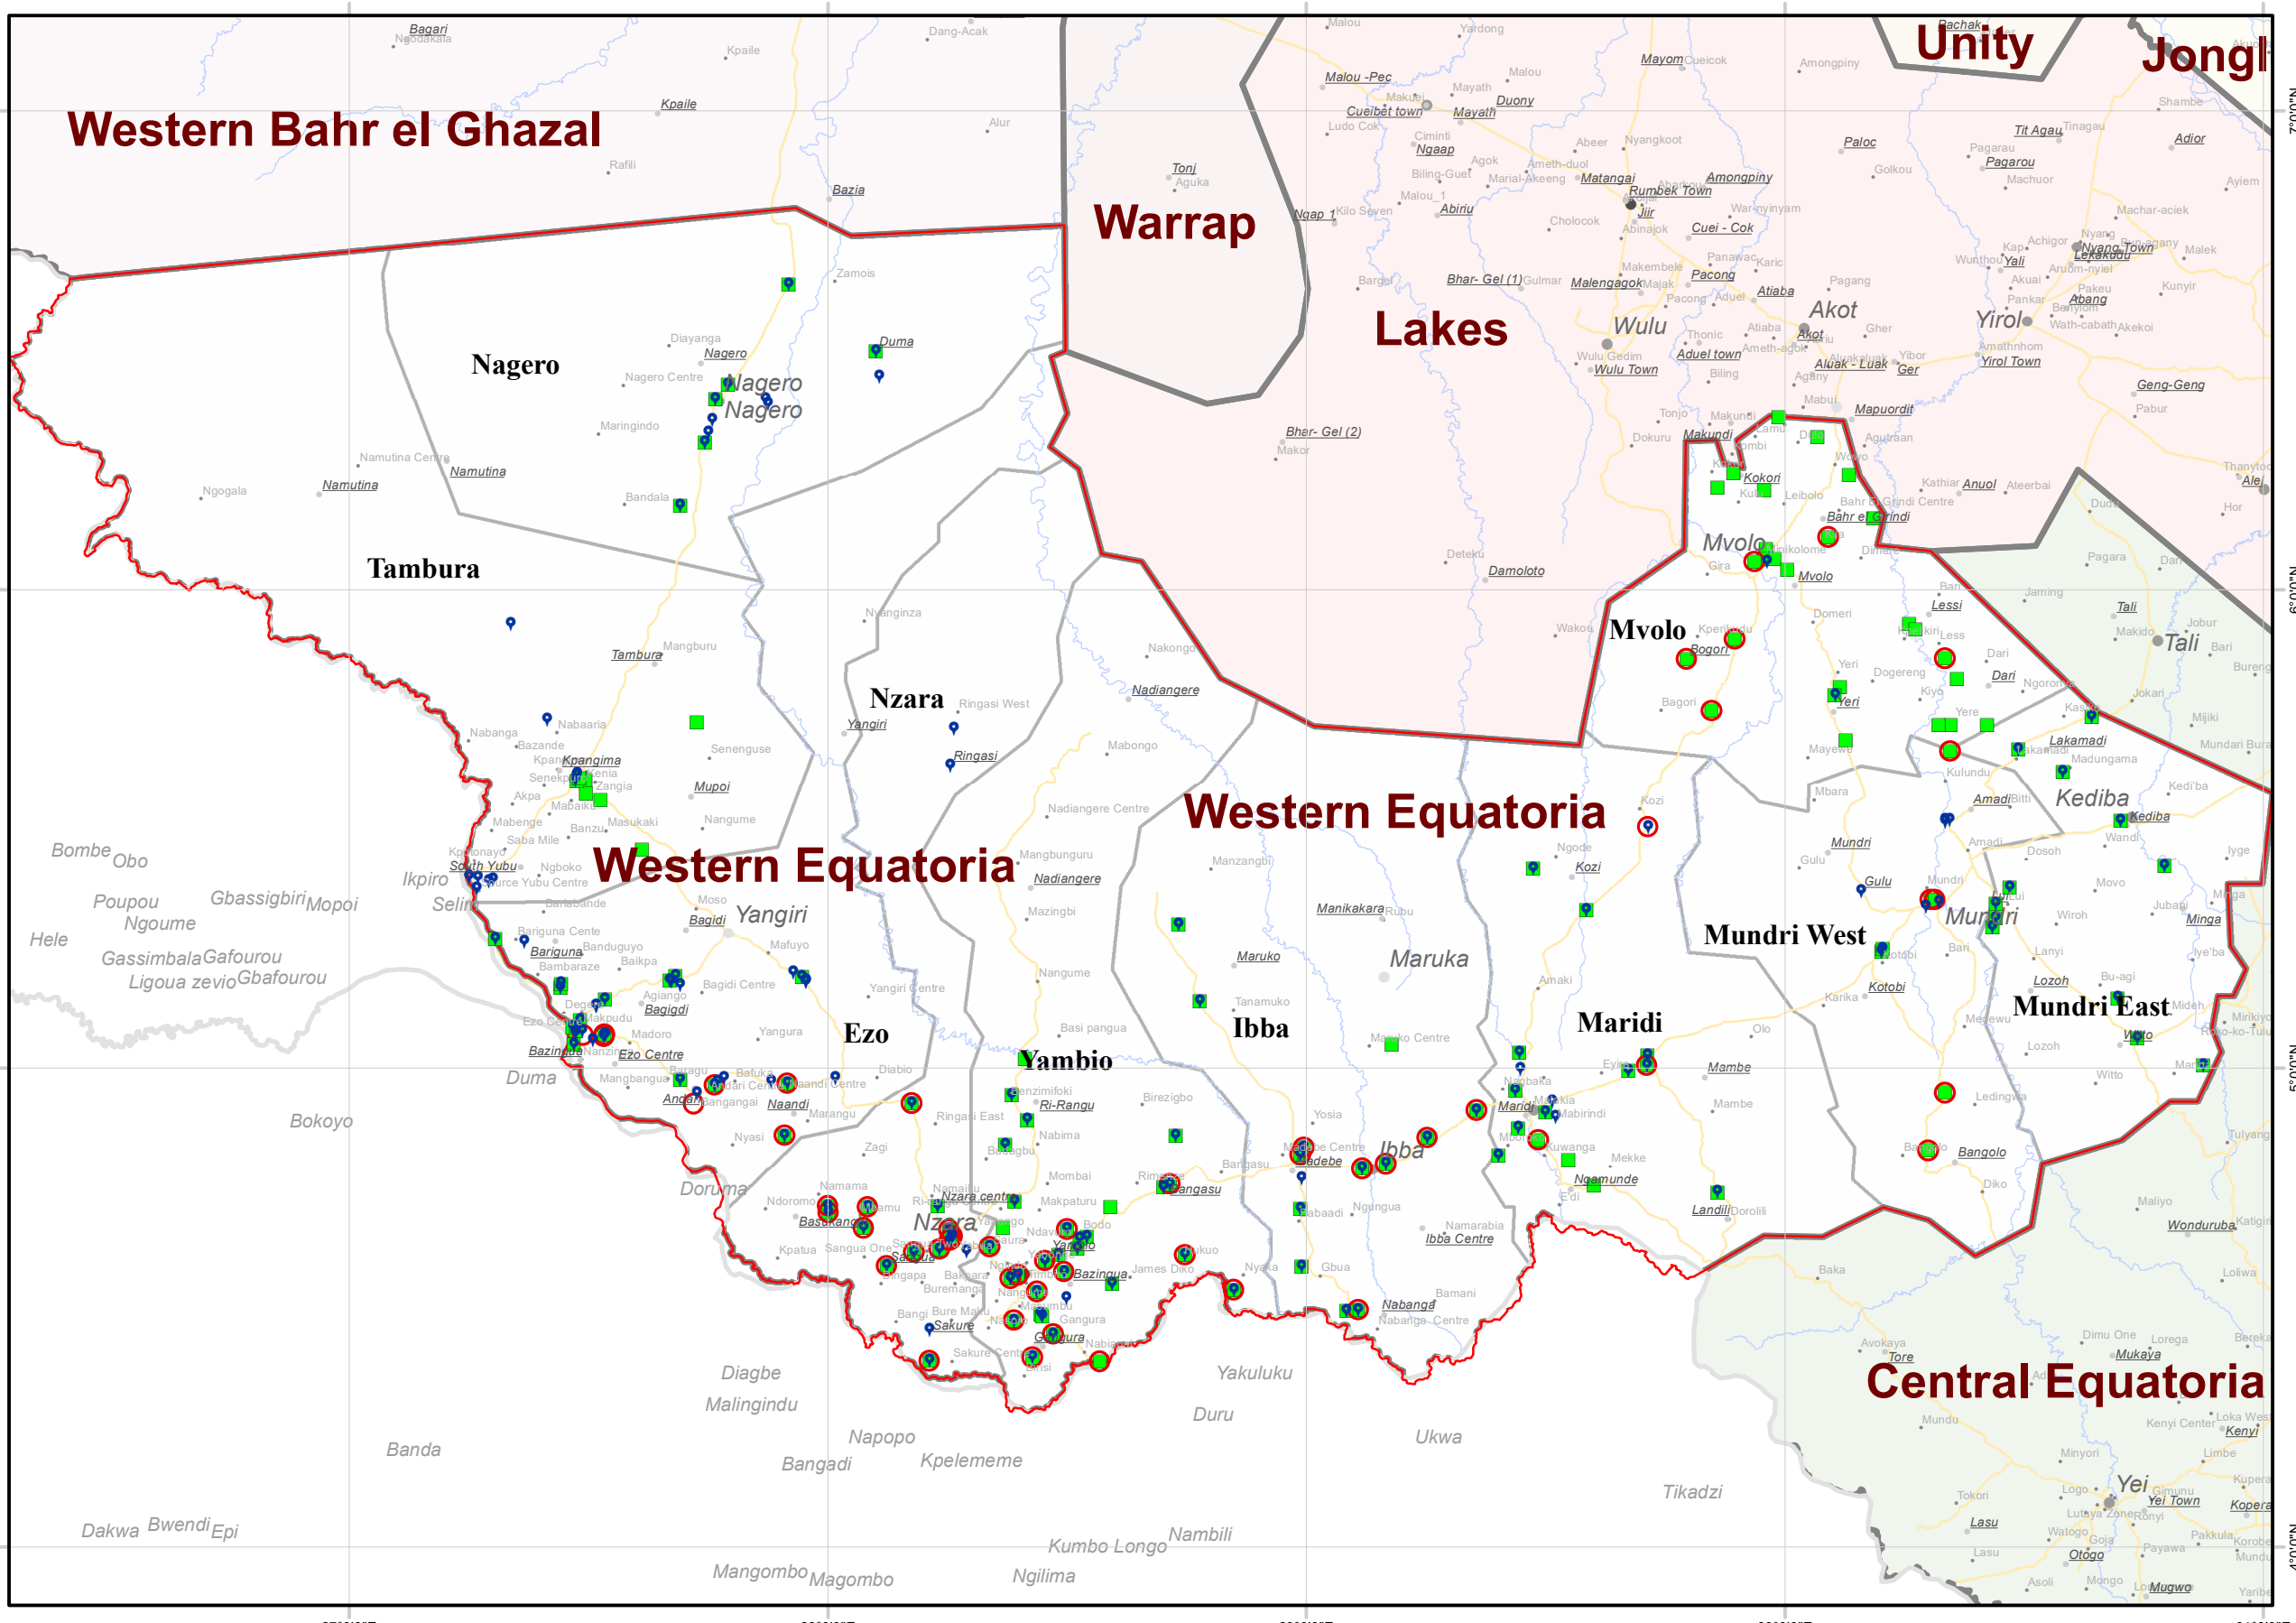

DTM
IOM DISPLACEMENT
TRACKING MATRIX
SOUTH SUDAN

IDPs and Returnees locations in Western Equatoria as of April 2023

Displacement Tracking Matrix Mobility Tracking Round 14

South Sudan Mobility Tracking Round 14, April 2023

- State
- County

Payam - Sub Area name

Village - Location name

- Locations of returnee individuals (previously displaced abroad) present at time of assessment
- Locations of returnee individuals (previously displaced only in South Sudan) present at time of assessment
- Locations of IDP individuals present at time of assessment
- Bordering Country
- Payam - Sub_area name
- State
- National Capital
- Admin1 Capital
- Admin2 Capital
- Primary Town / Large Town
- Roads
- Rivers
- State

Total number of IDPs individuals present at the time of assessment **83,293**

Subset of IDPs individuals present at the time of assessment who were previously displaced abroad **2,012**

Total number of Returnees individuals present at the time of assessment **240,356**

Subset of Returnees individuals present at the time of assessment who were previously displaced abroad **16,863**

Disclaimer: This map is for illustration purposes only. Names and boundaries on this map do not imply official endorsement or acceptance by IOM.