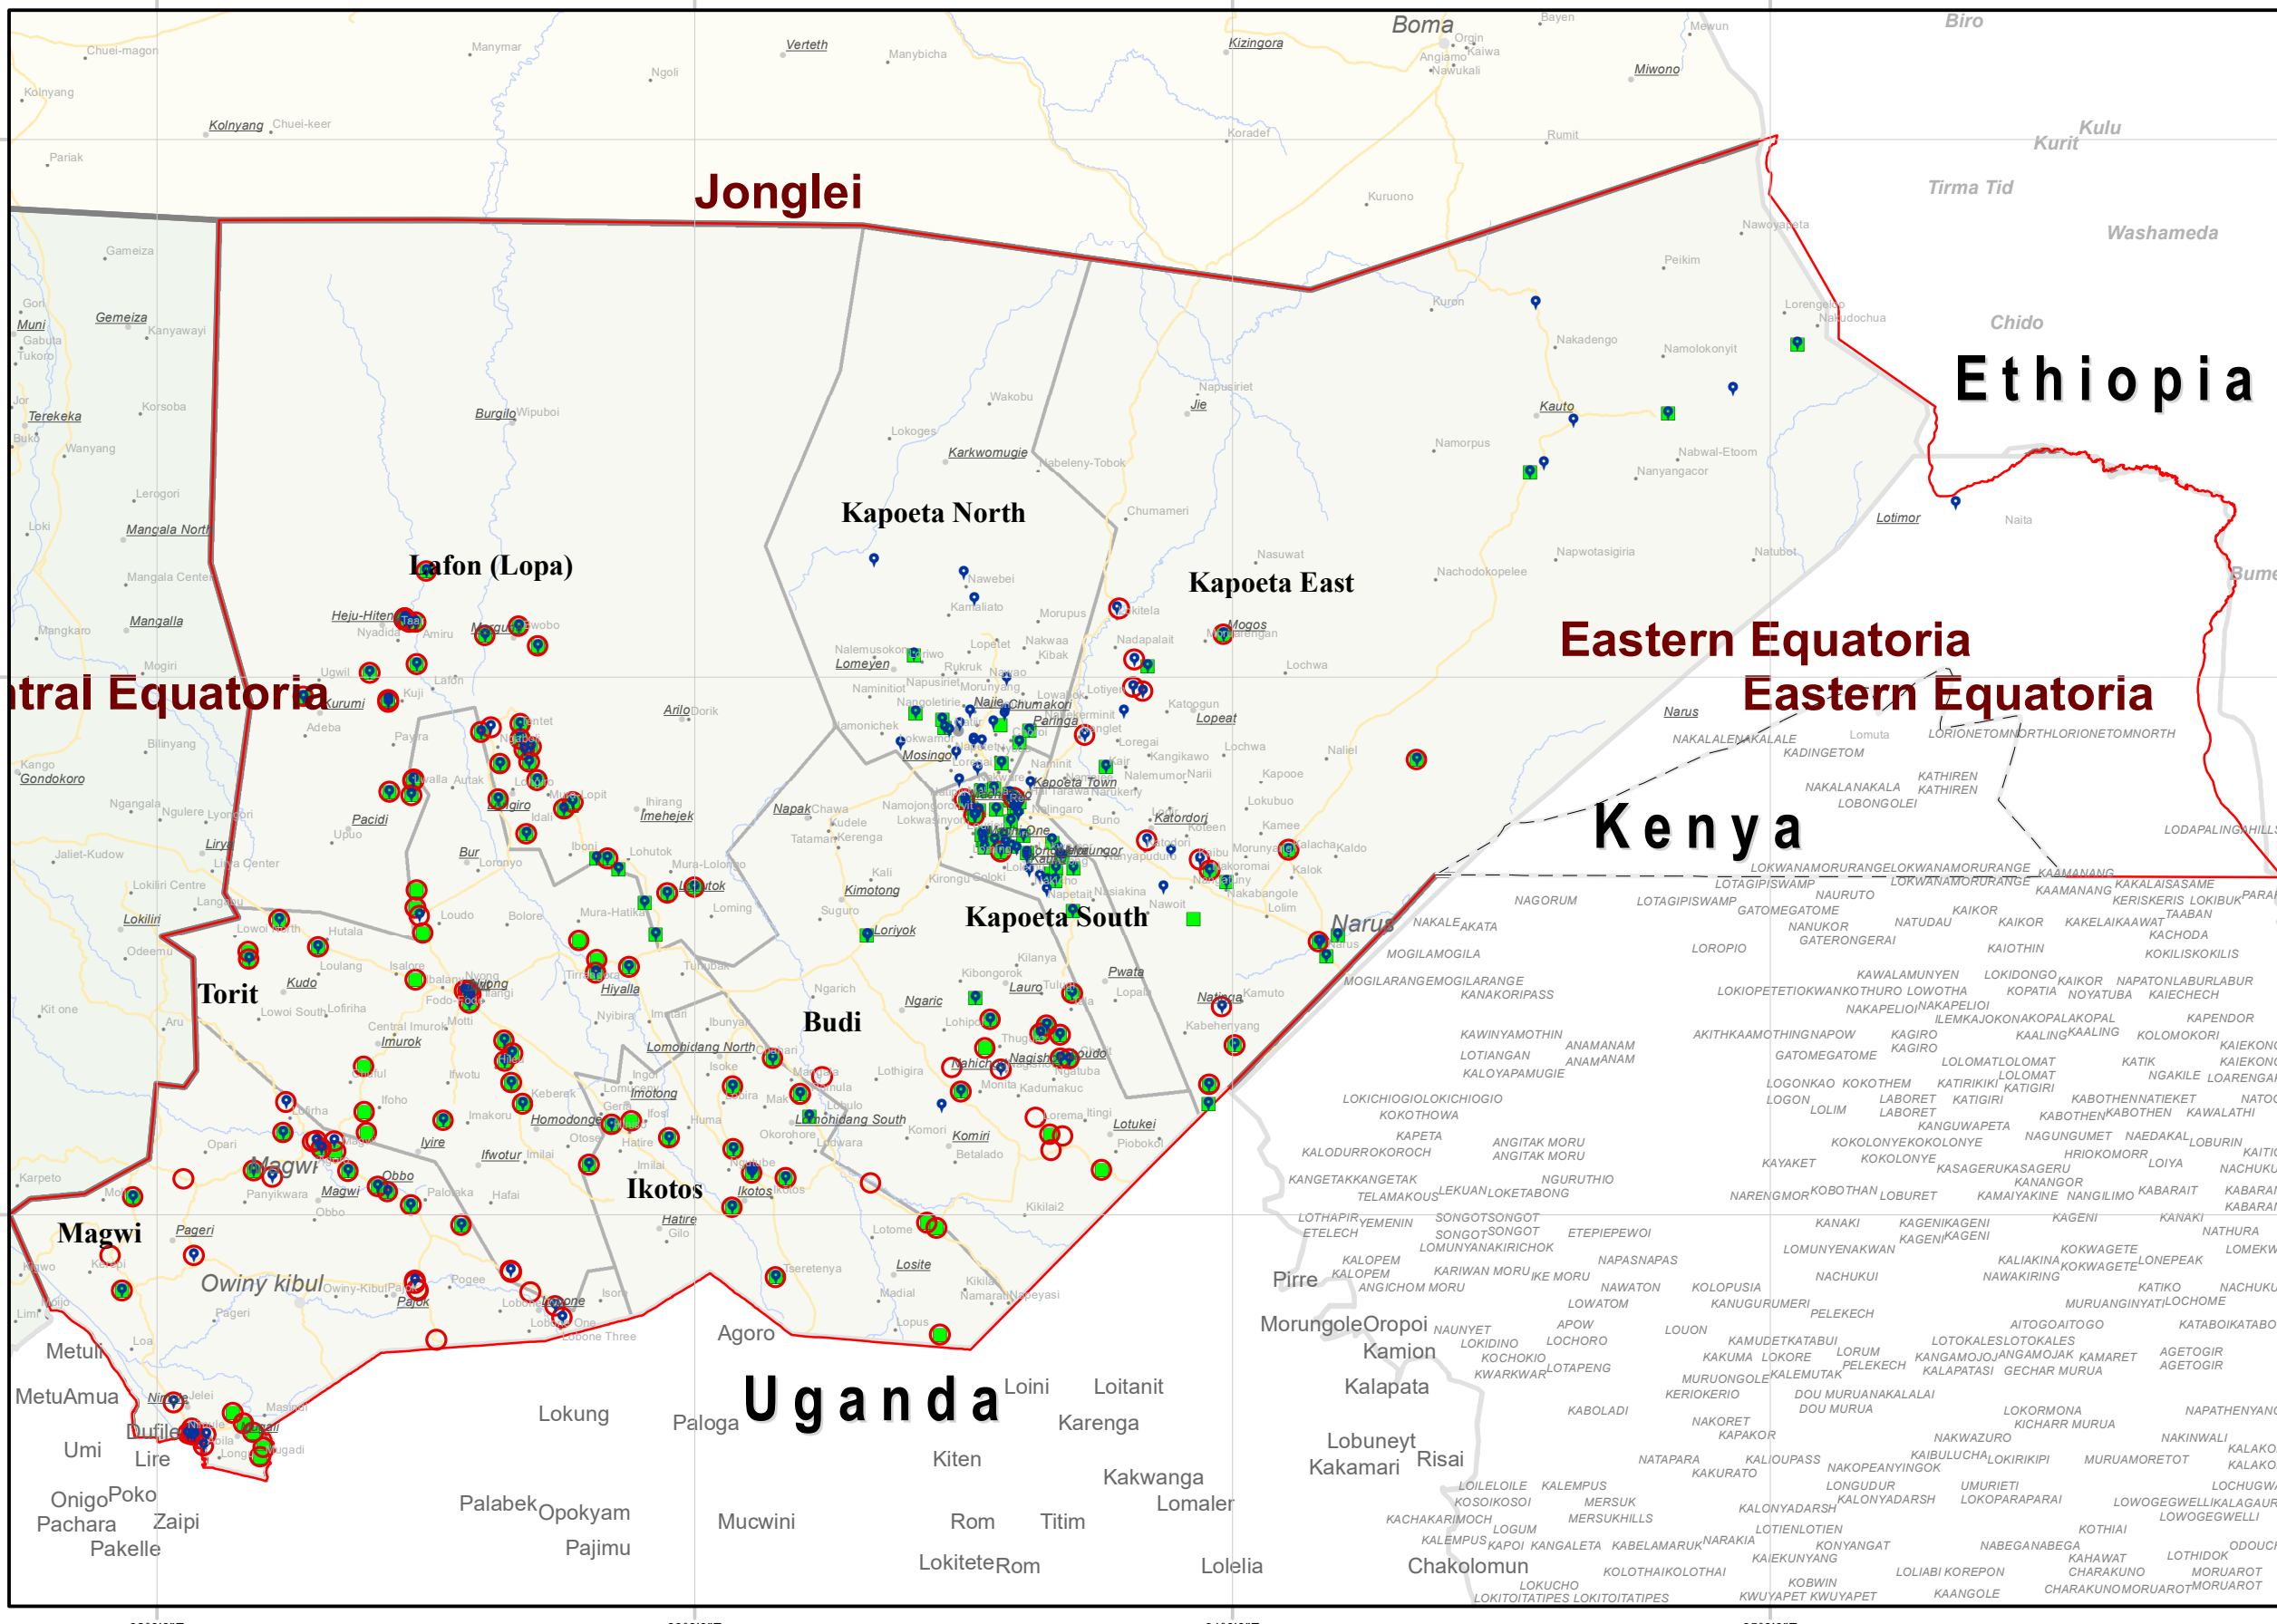

DTM
IOM DISPLACEMENT
TRACKING MATRIX
SOUTH SUDAN

IDPs and Returnees locations in Eastern Equatoria as of April 2023

Displacement Tracking Matrix Mobility Tracking Round 14

South Sudan Mobility Tracking Round 14, April 2023

- State
- County

Payam - Sub Area name

Village - Location name

- Locations of returnee individuals (previously displaced abroad) present at time of assessment
- Locations of returnee individuals (previously displaced only in South Sudan) present at time of assessment
- Locations of IDP individuals present at time of assessment
- Bordering Country
- Payam - Sub_area name
- State
- National Capital
- Admin1 Capital
- Admin2 Capital
- Primary Town / Large Town
- Roads
- Rivers
- State

Total number of IDPs individuals present at the time of assessment **81,793**

Subset of IDPs individuals present at the time of assessment who were previously displaced abroad **14,534**

Total number of Returnees individuals present at the time of assessment **51,166**

Subset of Returnees individuals present at the time of assessment who were previously displaced abroad **150,425**

Disclaimer: This map is for illustration purposes only. Names and boundaries on this map do not imply official endorsement or acceptance by IOM.