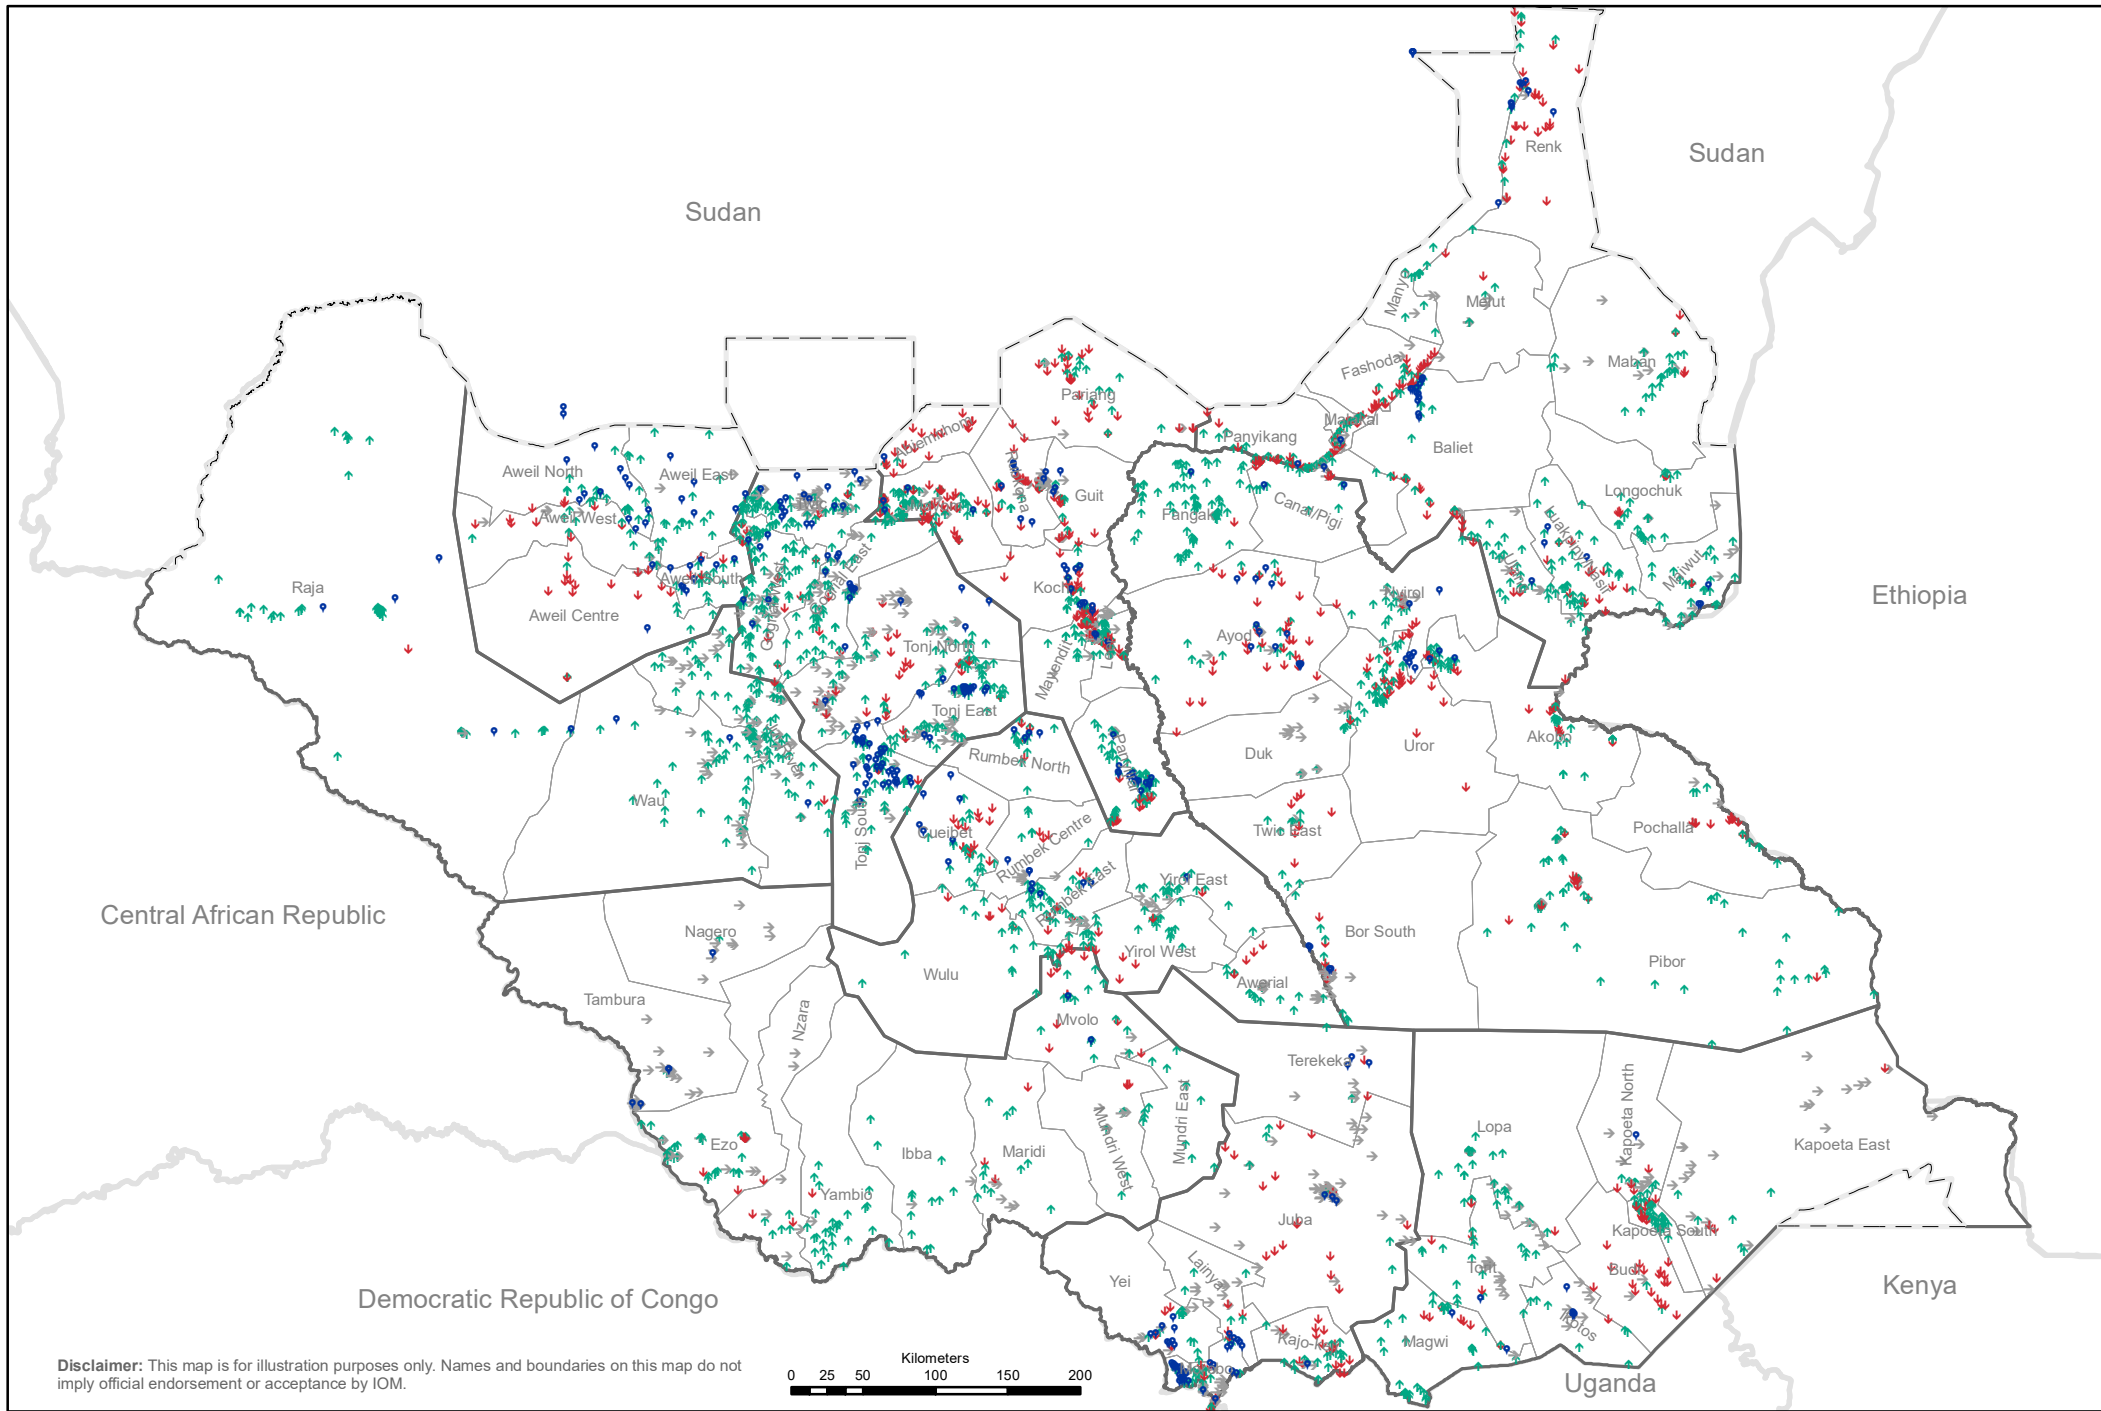

South Sudan

Mobility Tracking Round 13, August 2022

Returnees Compared Locations R13-R12

- Compared Location**
- ↓ Decrease
 - ↑ Increase
 - New Location
 - No Changes

Disclaimer: This map is for illustration purposes only. Names and boundaries on this map do not imply official endorsement or acceptance by IOM.