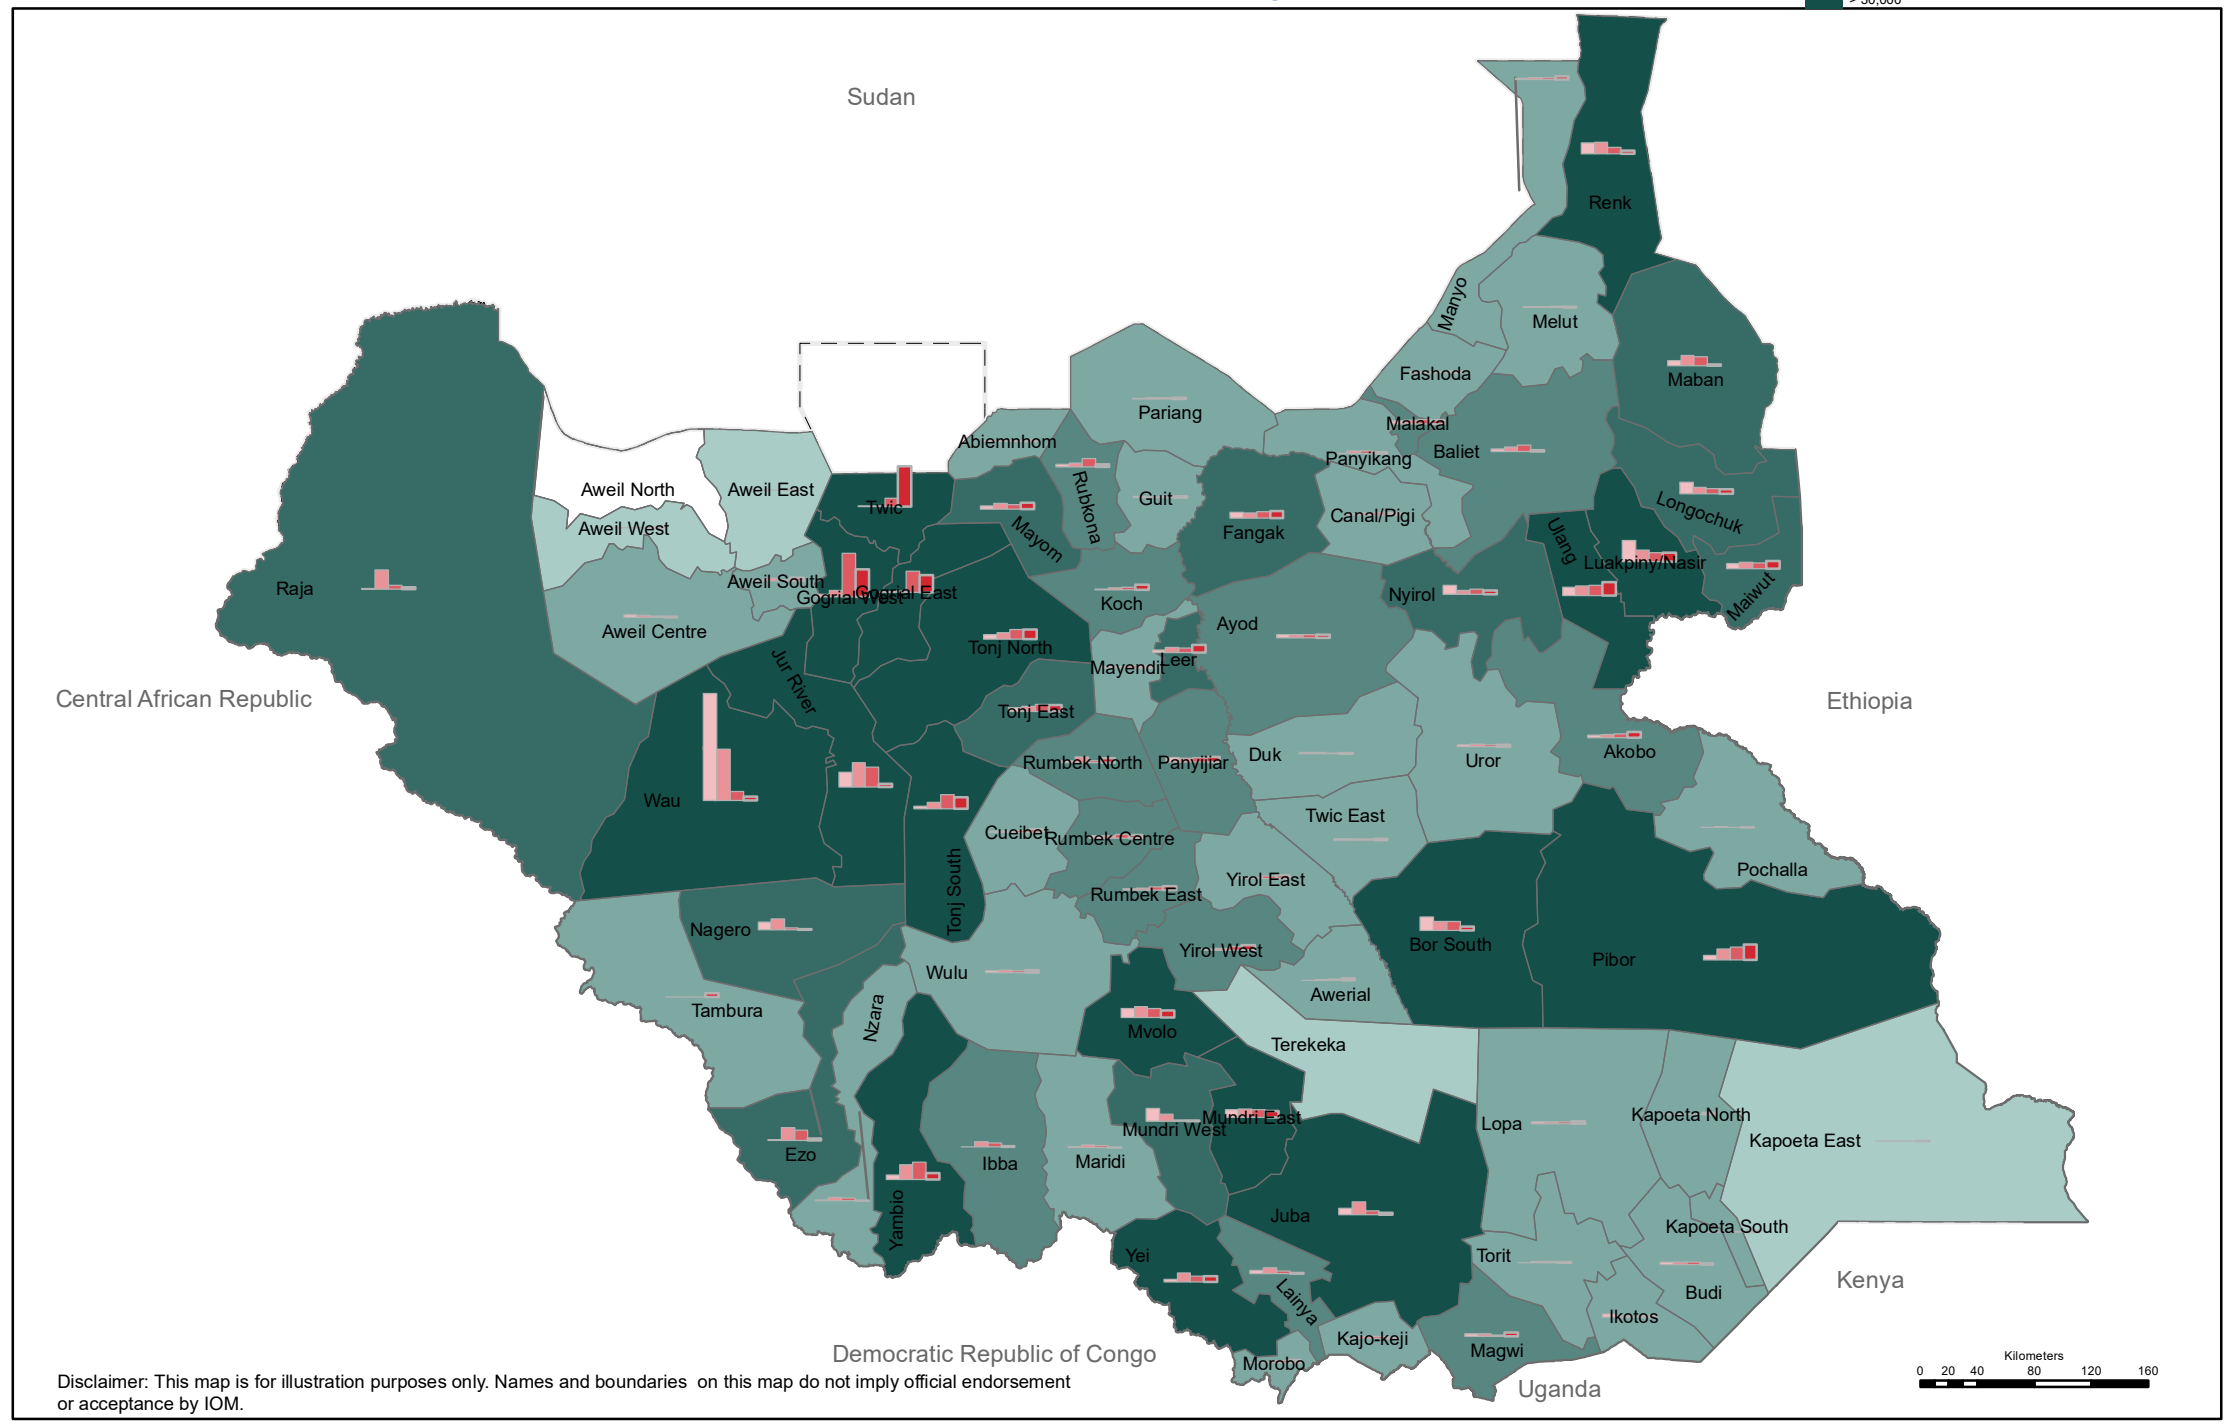

South Sudan

Mobility Tracking Round 13, August 2022

Subset of returnees who arrived from within South Sudan as of August 2022

Disclaimer: This map is for illustration purposes only. Names and boundaries on this map do not imply official endorsement or acceptance by IOM.