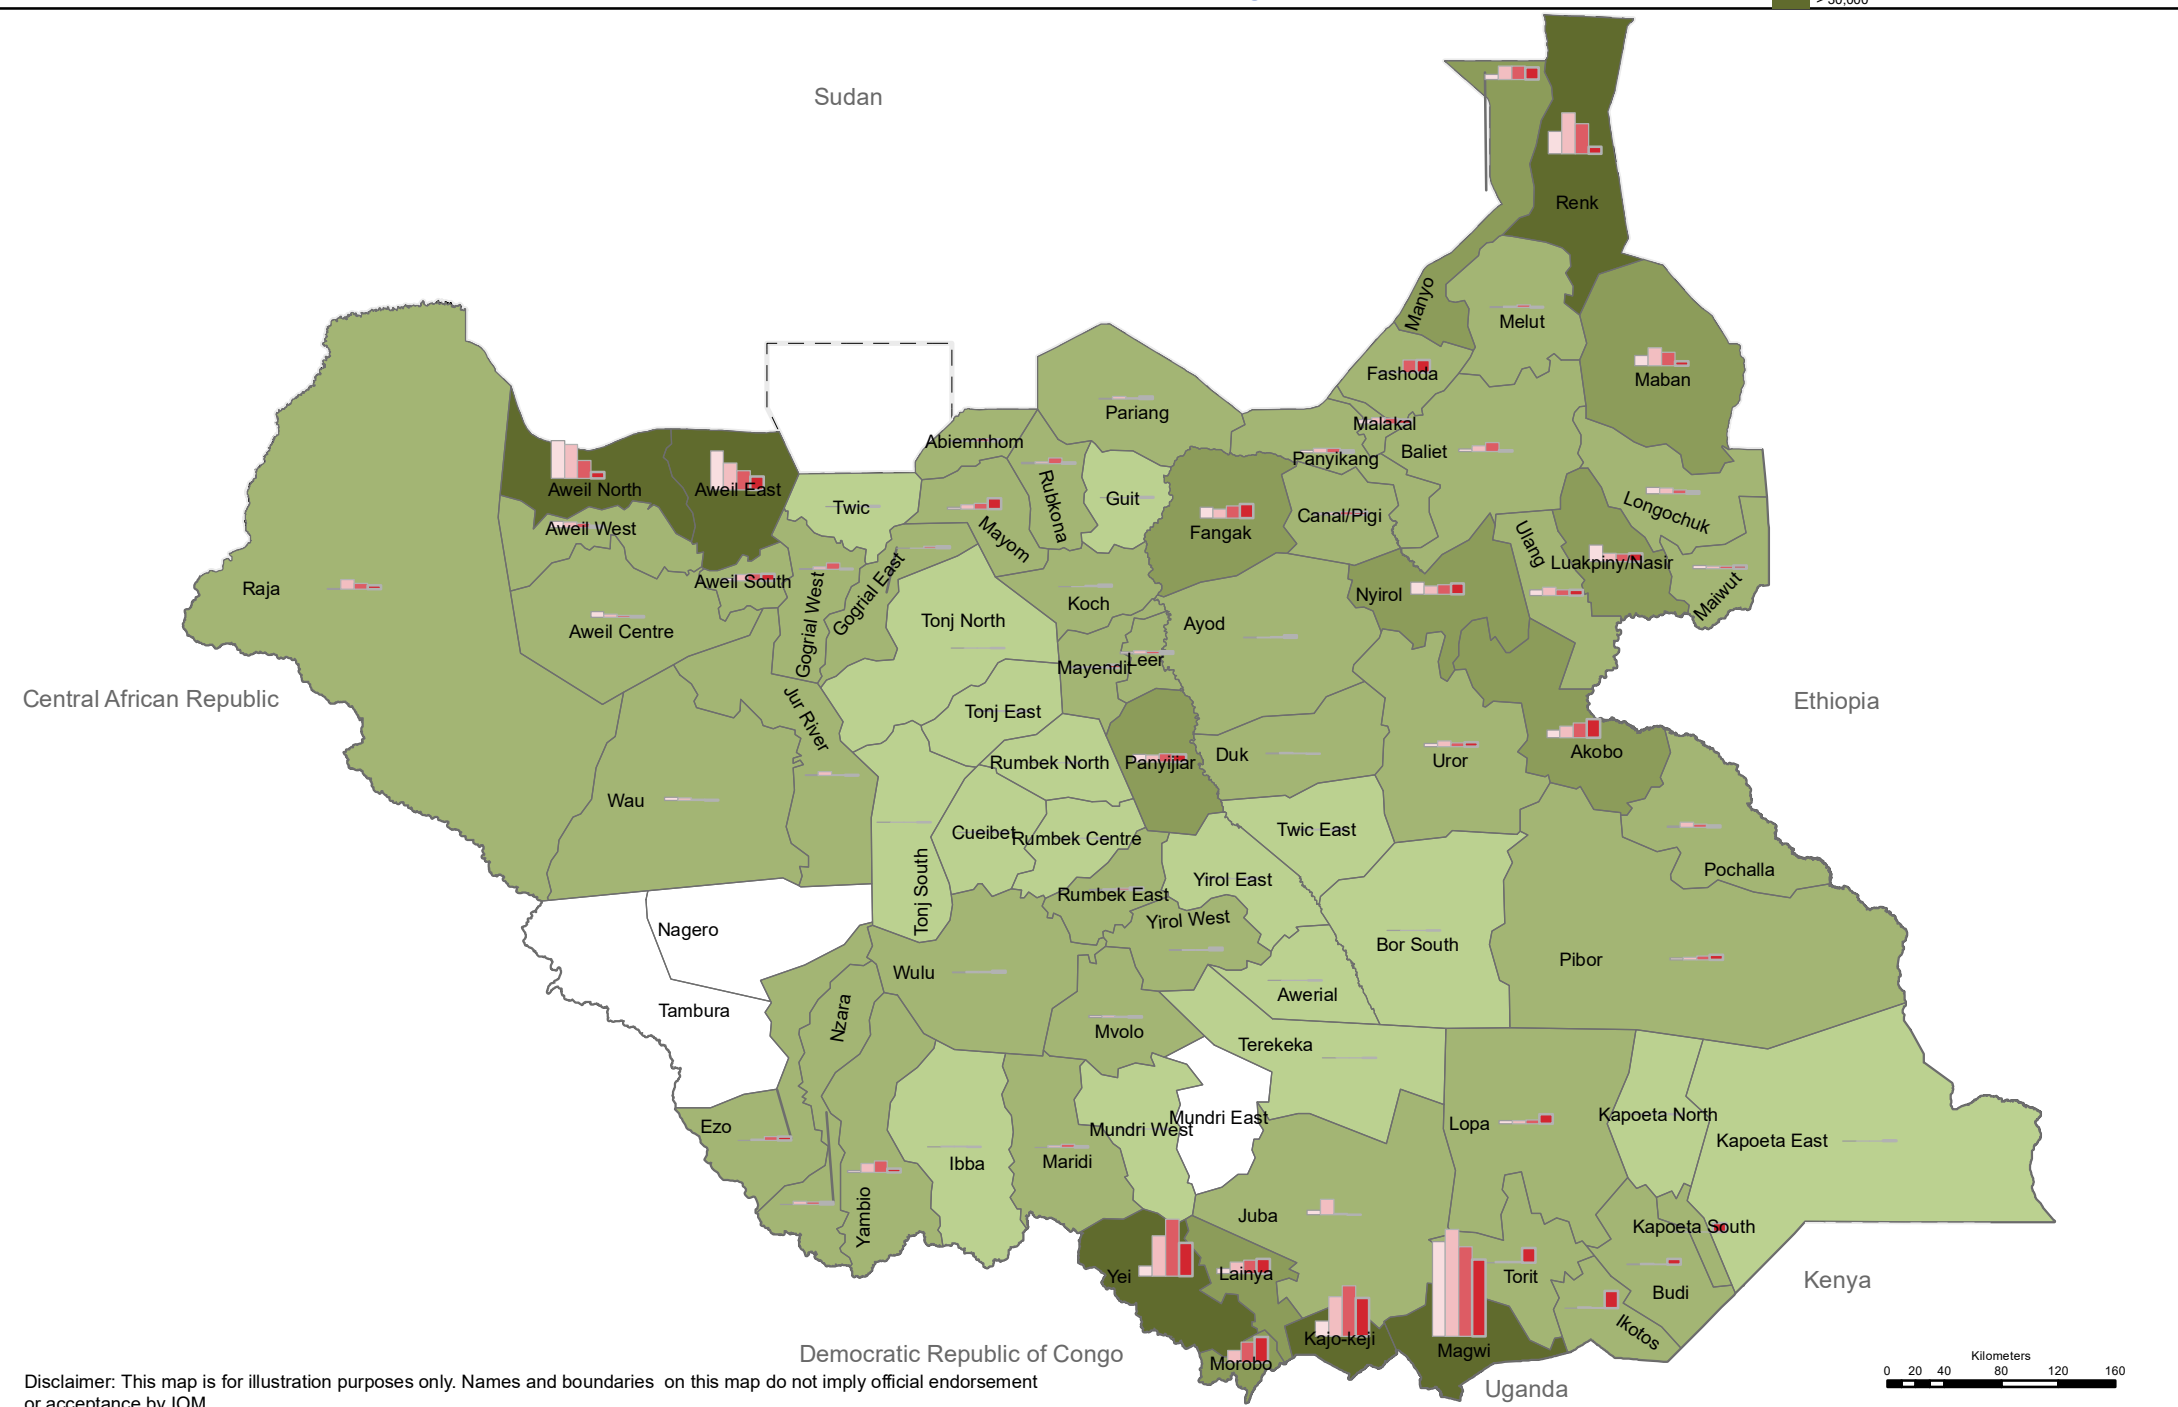

South Sudan

Mobility Tracking Round 13, August 2022

Subset of returnees who arrived from abroad South Sudan as of August 2022

Disclaimer: This map is for illustration purposes only. Names and boundaries on this map do not imply official endorsement or acceptance by IOM.