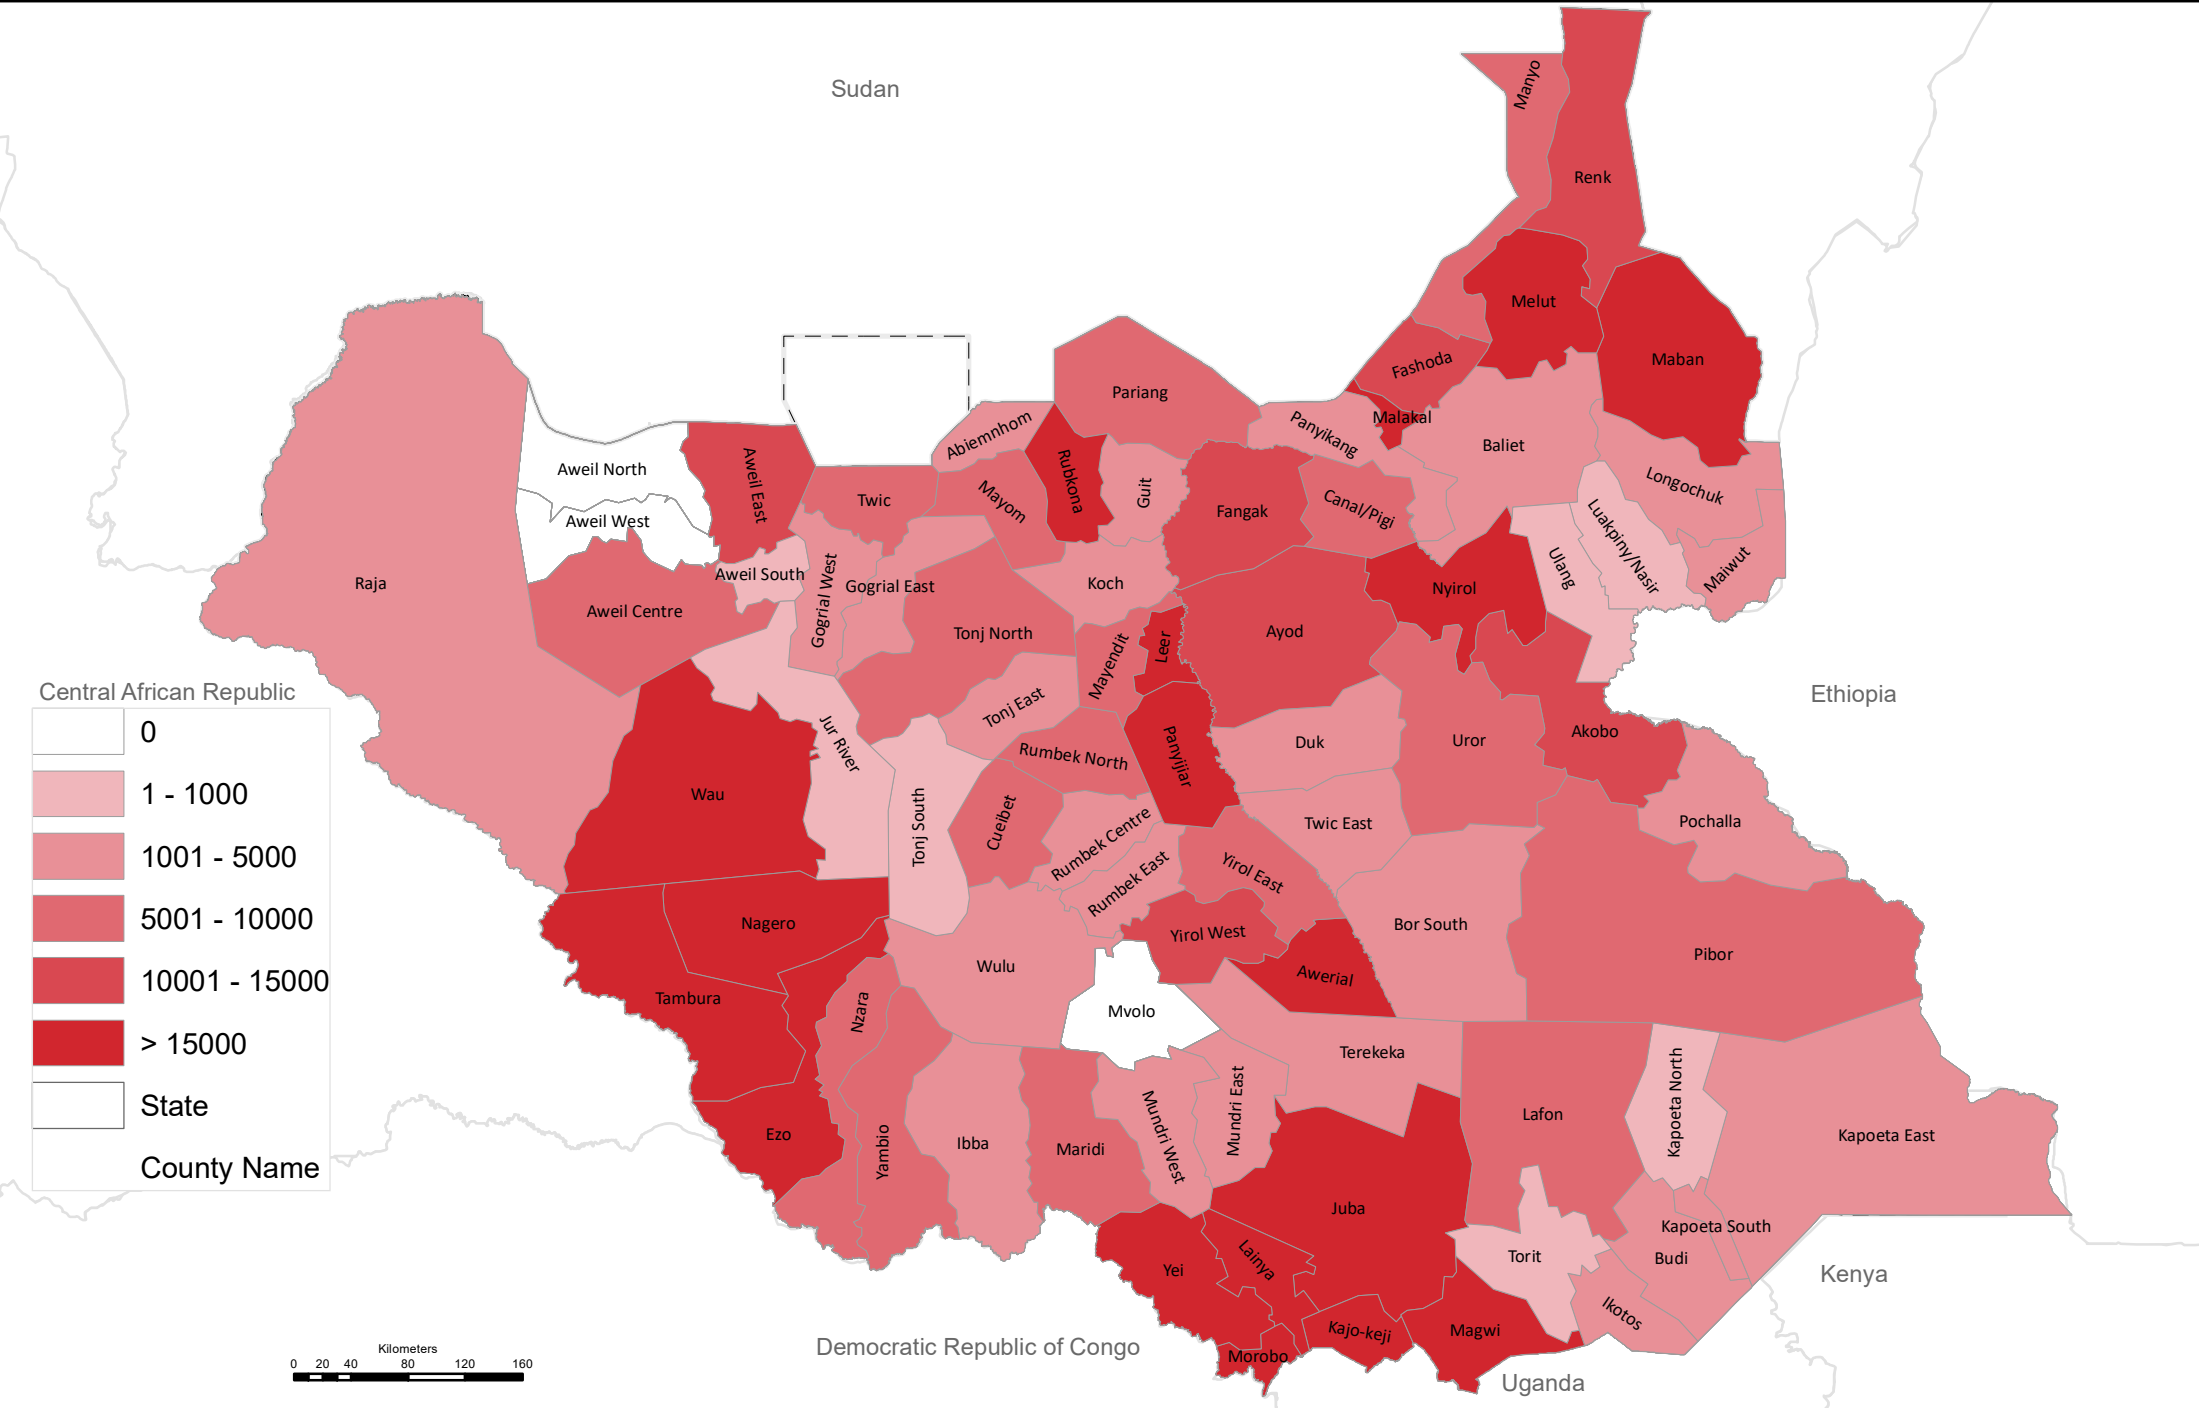

South Sudan

Mobility Tracking Round 13, August 2022

IDPs: Displaced due to Conflict 2014 to August 2022

N Disclaimer: This map is for illustration purposes only. Names and boundaries on this map do not imply official endorsement or acceptance by IOM.

Central African Republic

0
1 - 1000
1001 - 5000
5001 - 10000
10001 - 15000
> 15000
State
County Name