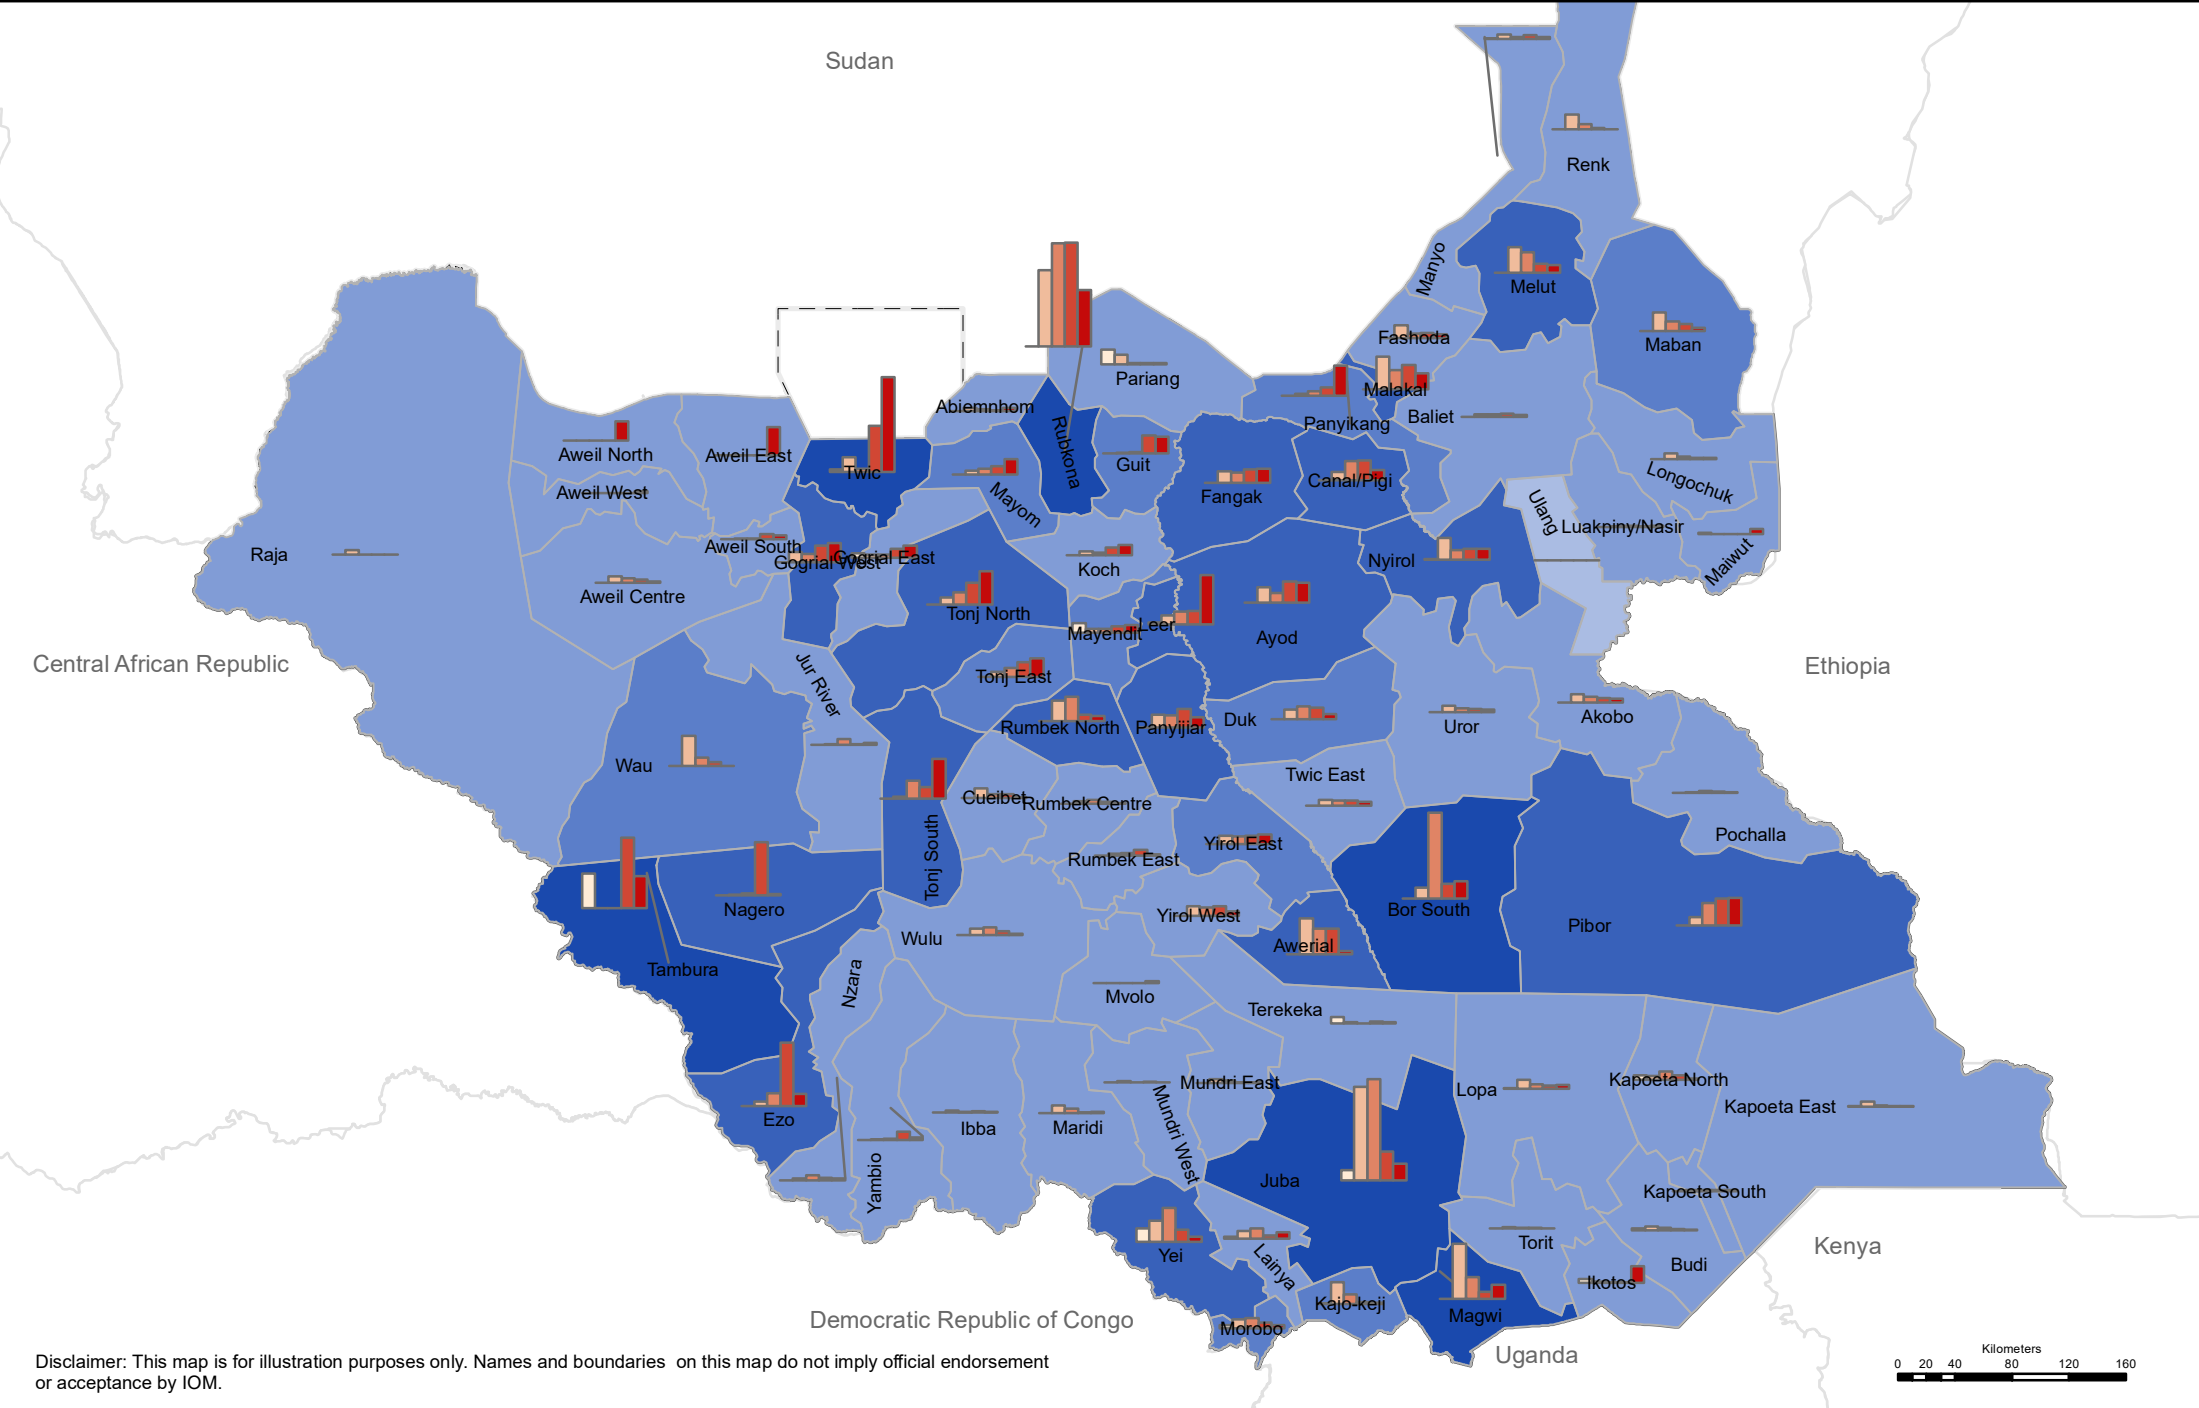

South Sudan

Mobility Tracking Round 13, August 2022

Subset of IDPs who arrived from within South Sudan as of August 2022

Disclaimer: This map is for illustration purposes only. Names and boundaries on this map do not imply official endorsement or acceptance by IOM.