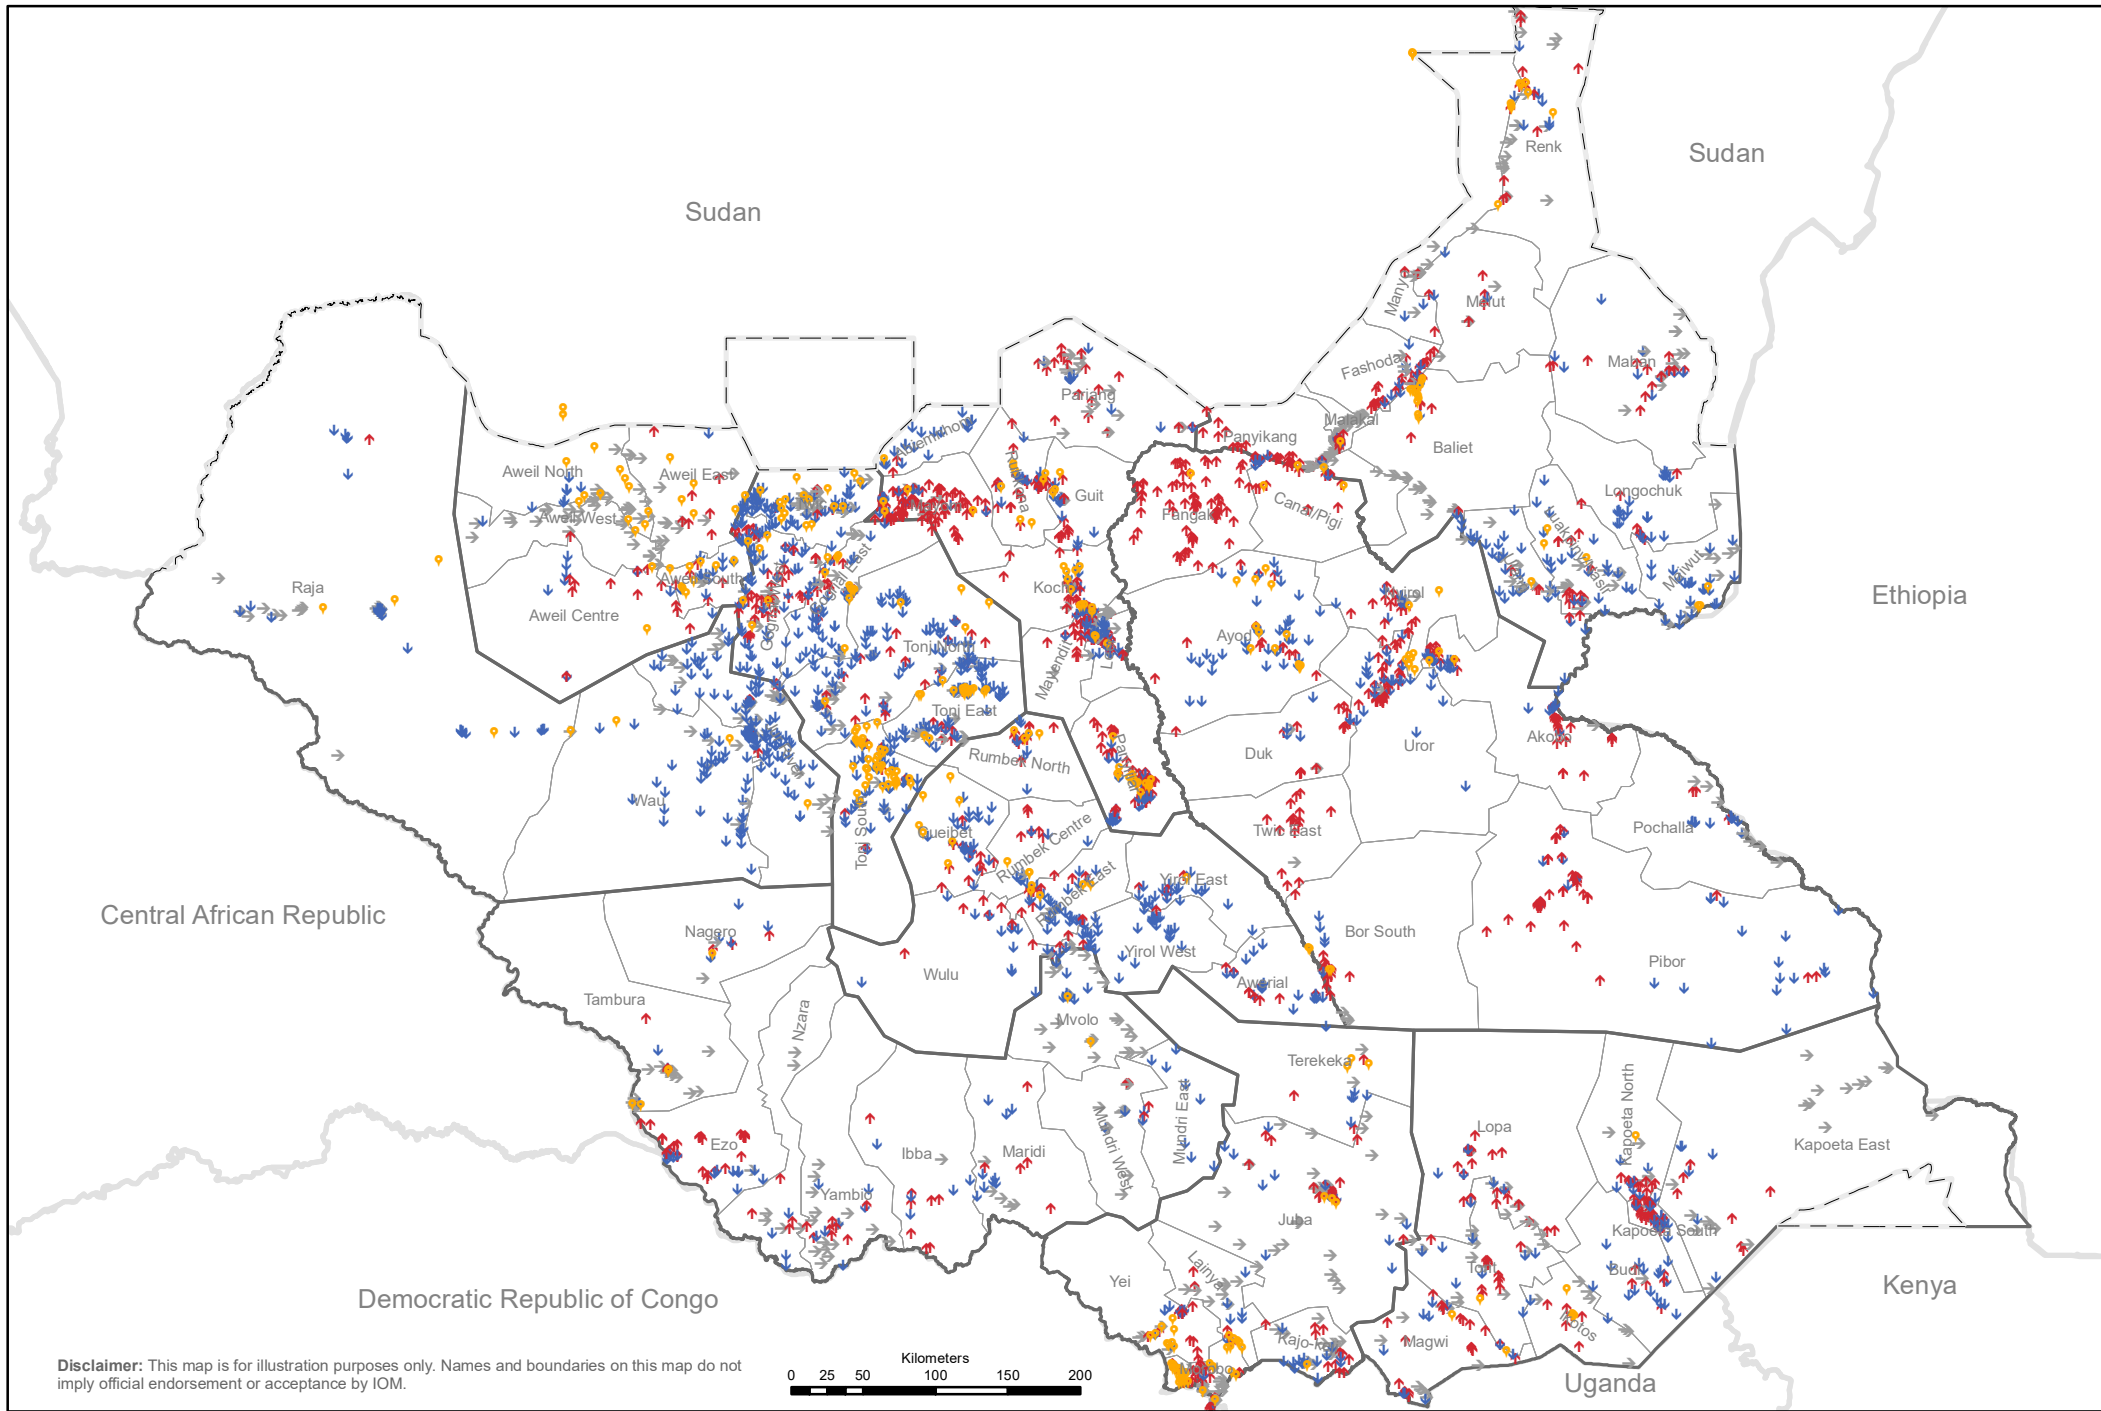

South Sudan

Mobility Tracking Round 13, August 2022

IDPs Compared Locations R13-R12

- Compared Location**
- ↓ Decrease
 - ↑ Increase
 - New Location
 - No Changes

Disclaimer: This map is for illustration purposes only. Names and boundaries on this map do not imply official endorsement or acceptance by IOM.