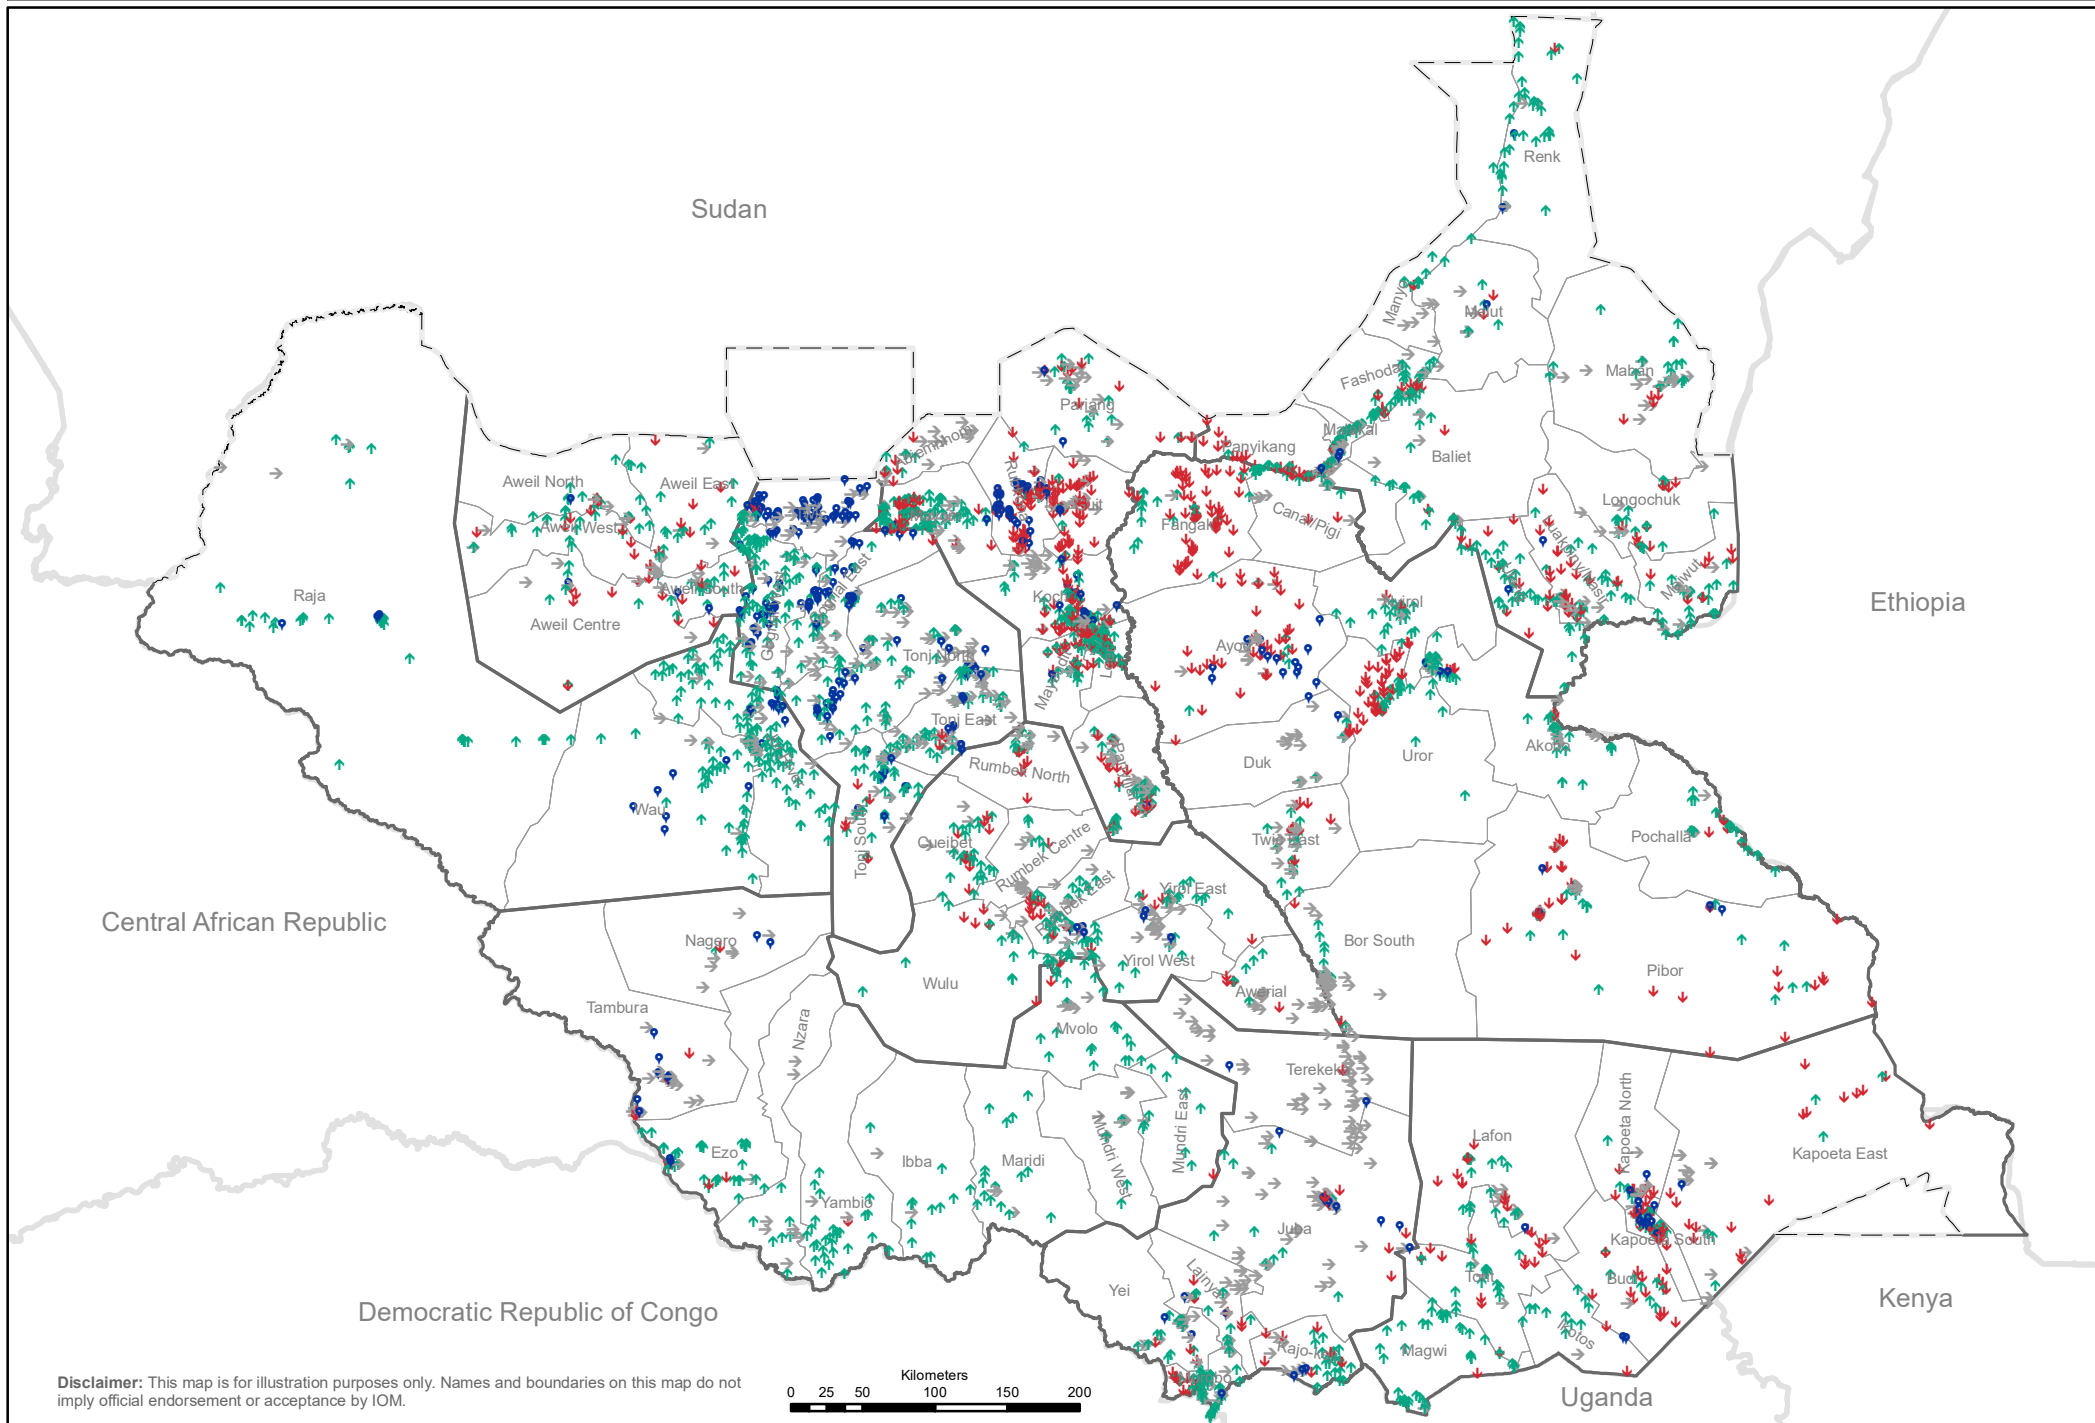

# South Sudan

## Mobility Tracking Round 12, December 2021

### Returnees Compared Locations R12-R11

- Compared Location**
- ↓ Decreased
  - ↑ Increased
  - ⬇ New Location
  - No change

**Disclaimer:** This map is for illustration purposes only. Names and boundaries on this map do not imply official endorsement or acceptance by IOM.