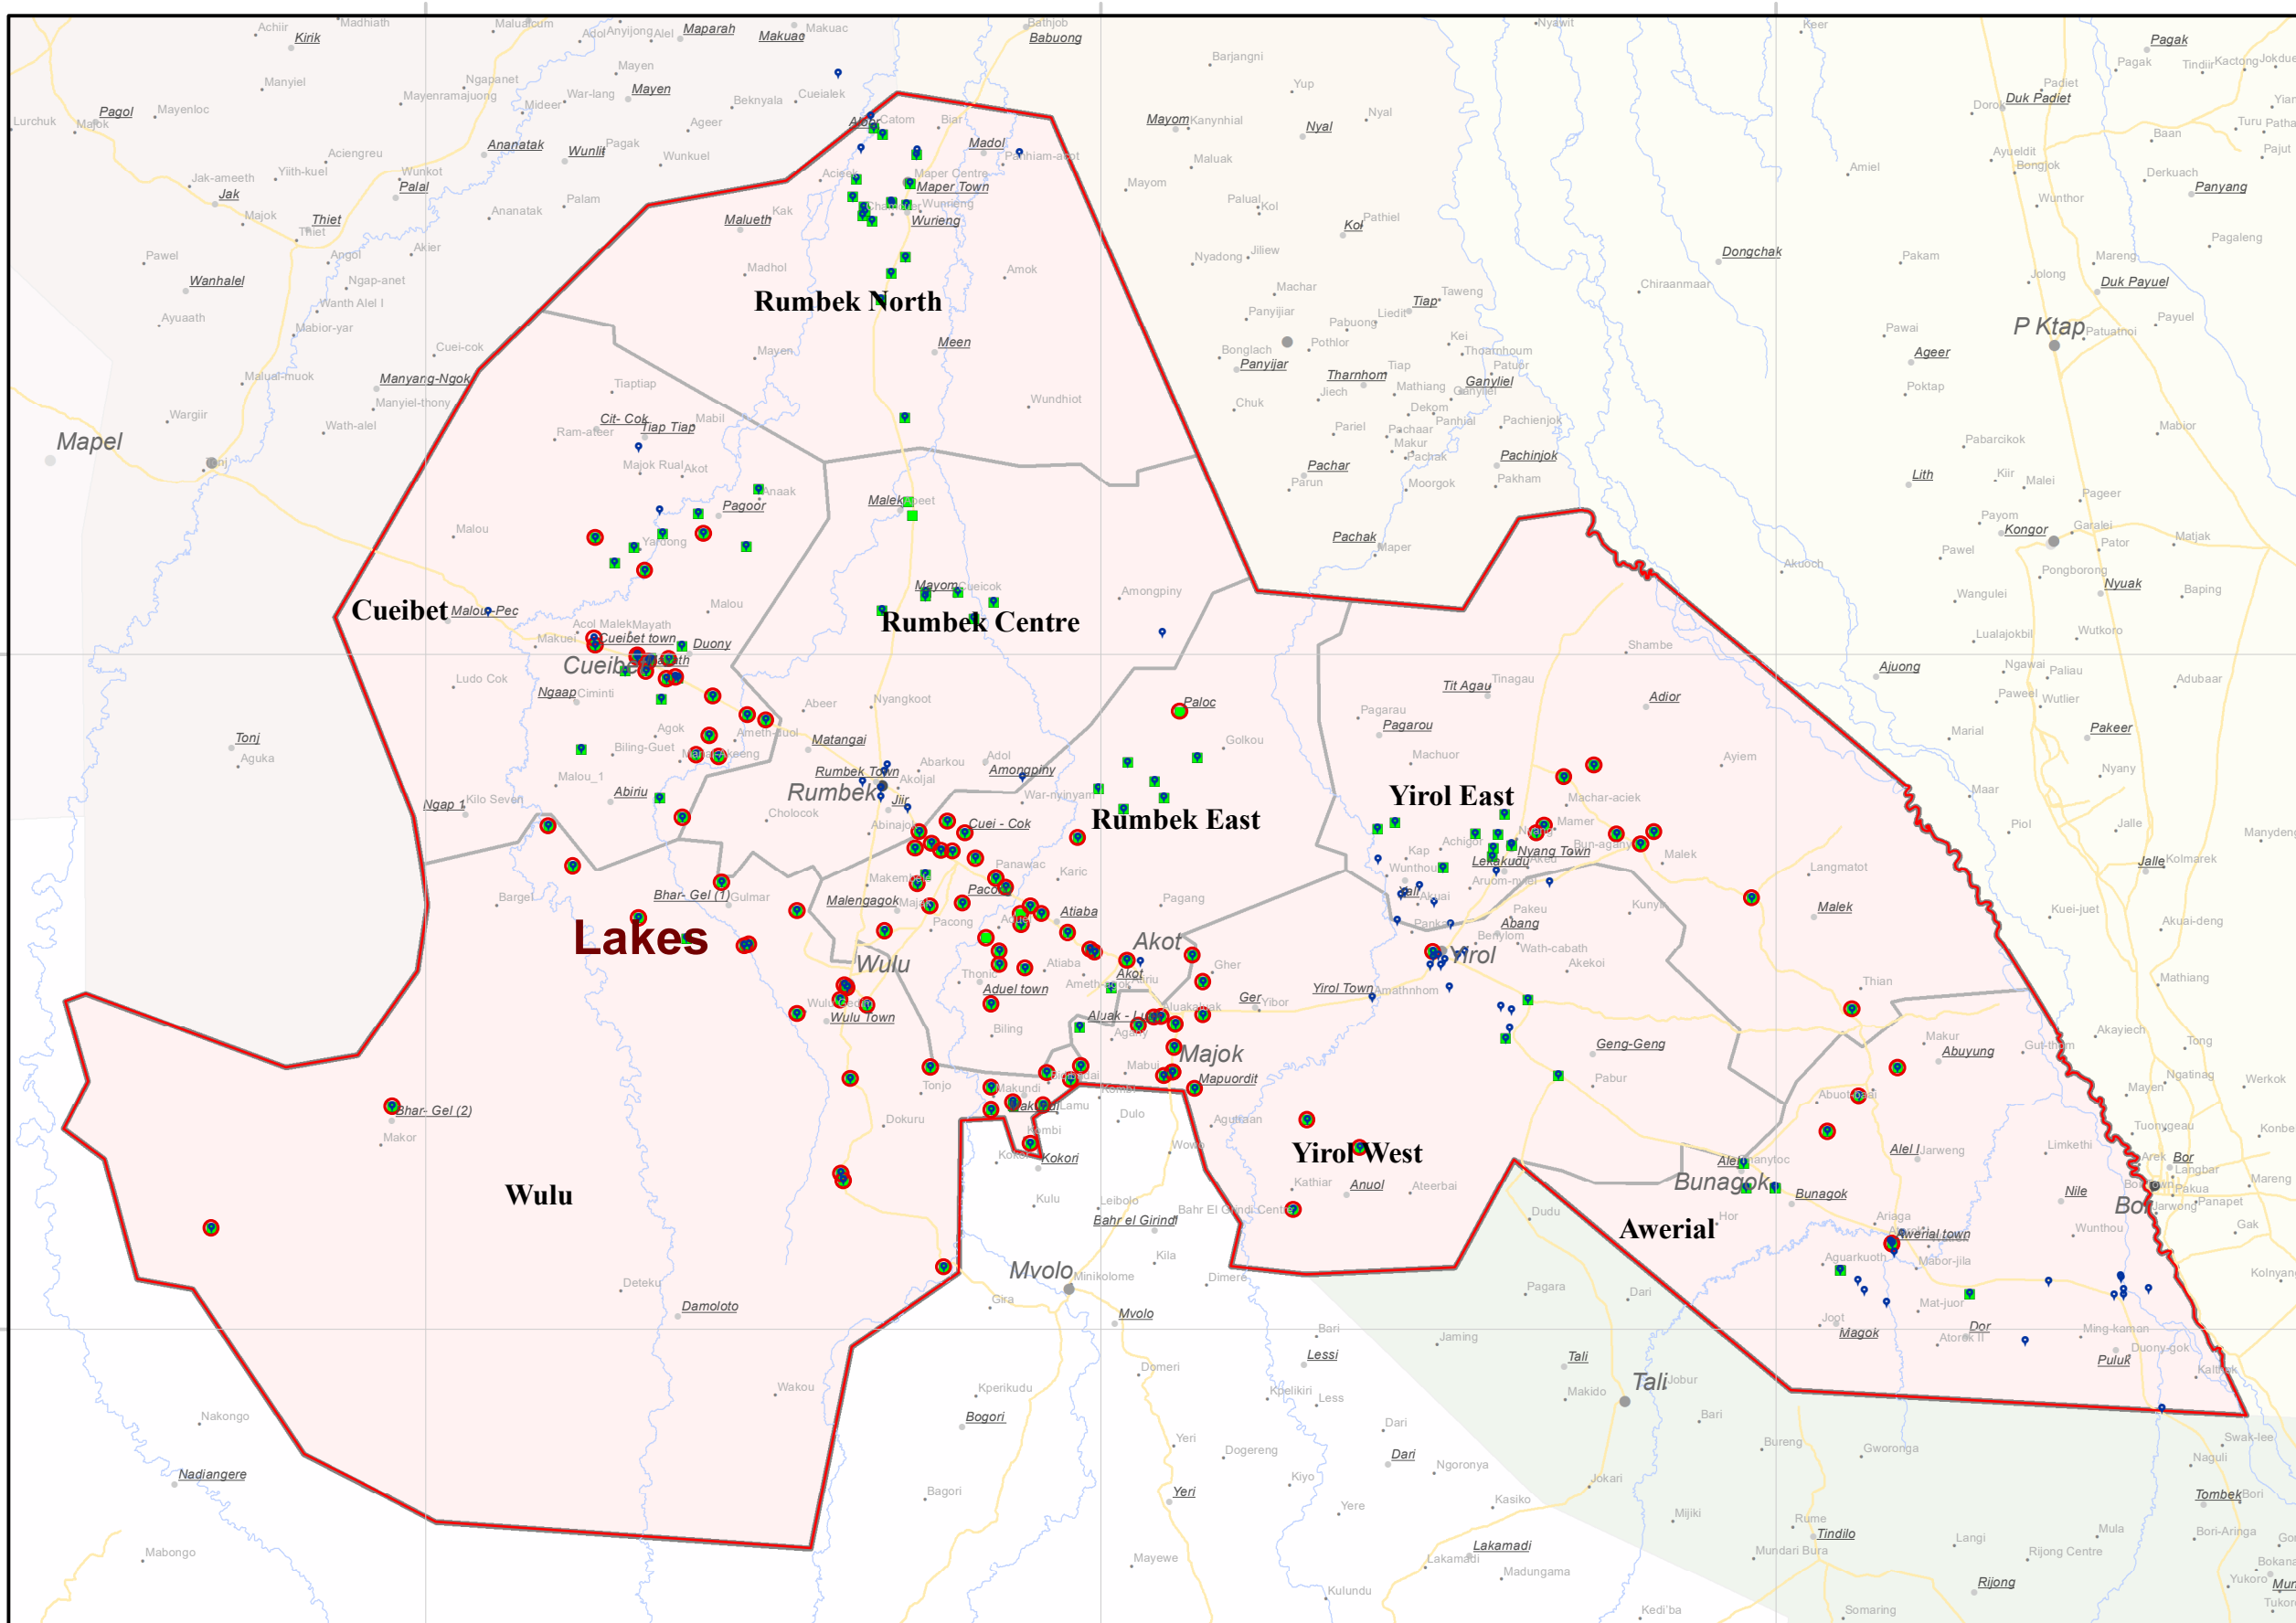

DTM
IOM DISPLACEMENT
TRACKING MATRIX
SOUTH SUDAN

IDPs and Returnees locations in Lakes as of December 2021

Displacement Tracking Matrix Mobility Tracking Round 12

South Sudan Mobility Tracking Round 12, December 2021

- State
- County

Payam - Sub Area name

Village - Location name

- Locations of returnee individuals (previously displaced abroad) present at time of assessment
- Locations of returnee individuals (previously displaced only in South Sudan) present at time of assessment
- Locations of IDP individuals present at time of assessment
- Payam - Sub_area name
- National Capital
- Admin1 Capital
- Admin2 Capital
- Primary Town / Large Town
- Roads
- Bordering Country
- Rivers
- State

Total number of IDPs individuals present at the time of assessment **214378**

Subset of IDPs individuals present at the time of assessment who were previously displaced abroad **7354**

Total number of Returnees individuals present at the time of assessment **69733**

Subset of Returnees individuals present at the time of assessment who were previously displaced abroad **7536**

Disclaimer: This map is for illustration purposes only. Names and boundaries on this map do not imply official endorsement or acceptance by IOM.