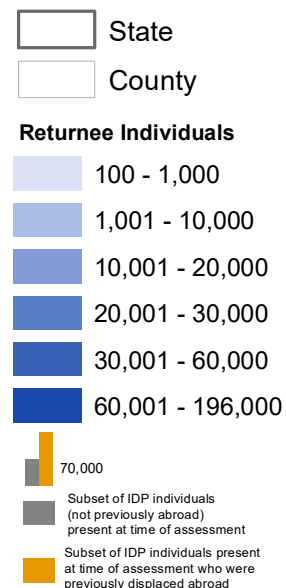

IDPs by County as of December 2021

Displacement Tracking Matrix Mobility Tracking Round 12

South Sudan

Mobility Tracking
Round 12, December 2021

10 counties accounting for most IDPs as of December 2021

County	Individuals
Rubkona	195,678
Juba	146,199
Twic	129,824
Tonj North	107,292
Bor South	70,965
Tambura	65,984
Ayod	63,312
Tonj East	62,396
Awerial	60,618
Malakal	59,922

Disclaimer: This map is for illustration purposes only. Names and boundaries on this map do not imply official endorsement or acceptance by IOM.