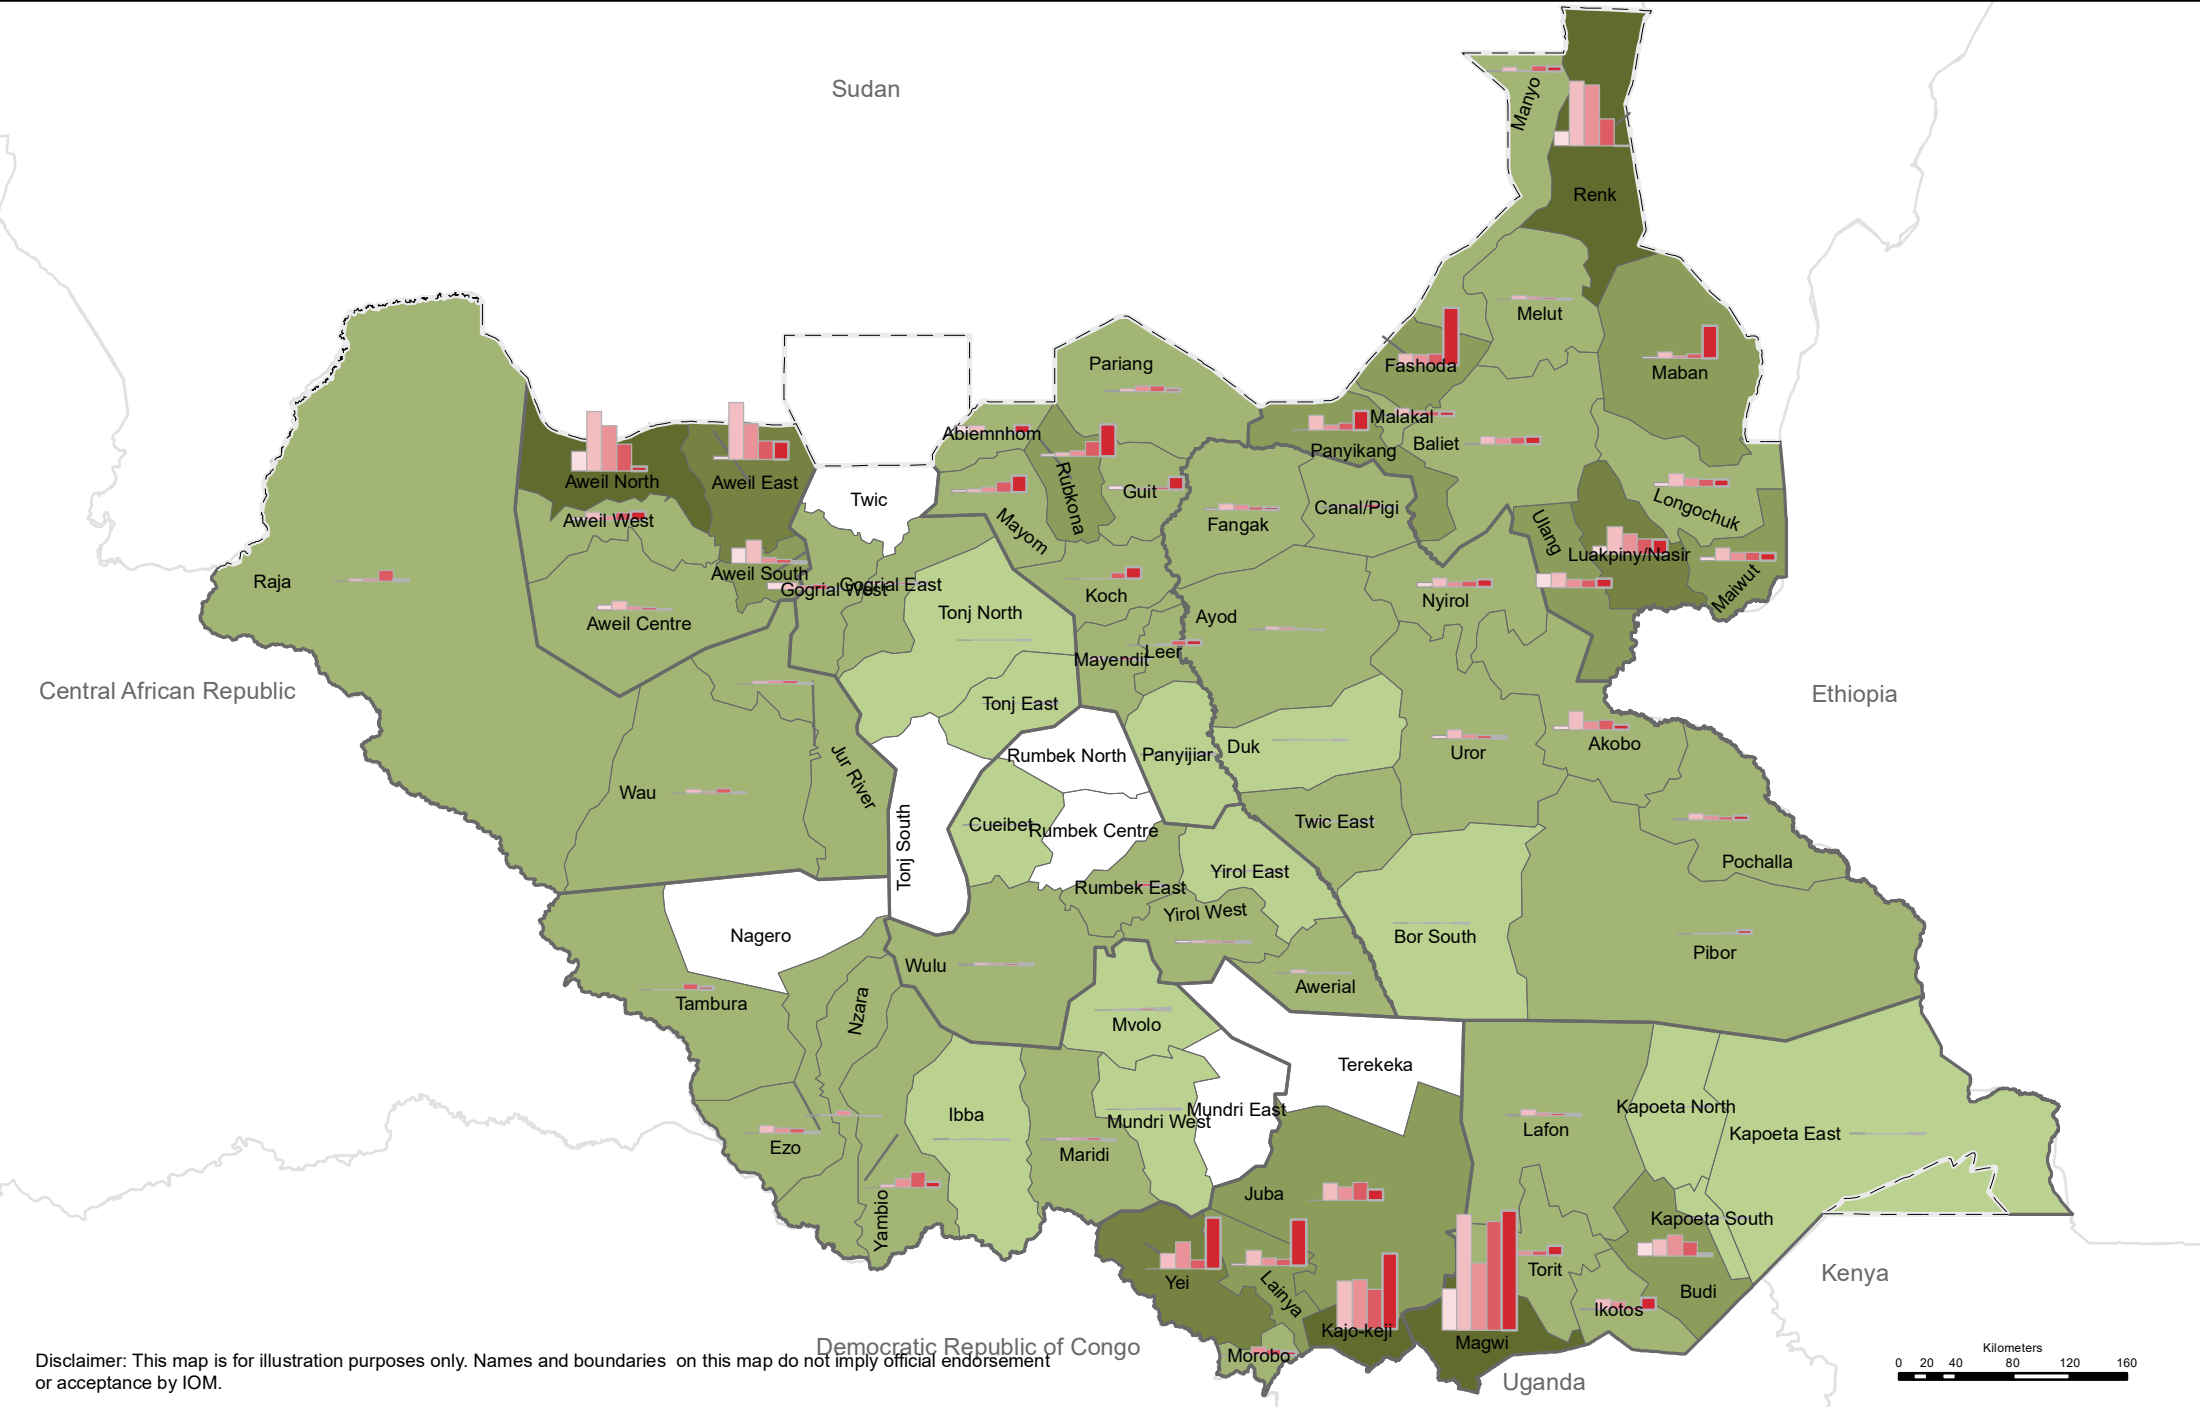

South Sudan

Mobility Tracking Round 11, September 2021 Subset of returnees who arrived from abroad South Sudan as of September 2021

Disclaimer: This map is for illustration purposes only. Names and boundaries on this map do not imply official endorsement or acceptance by IOM.