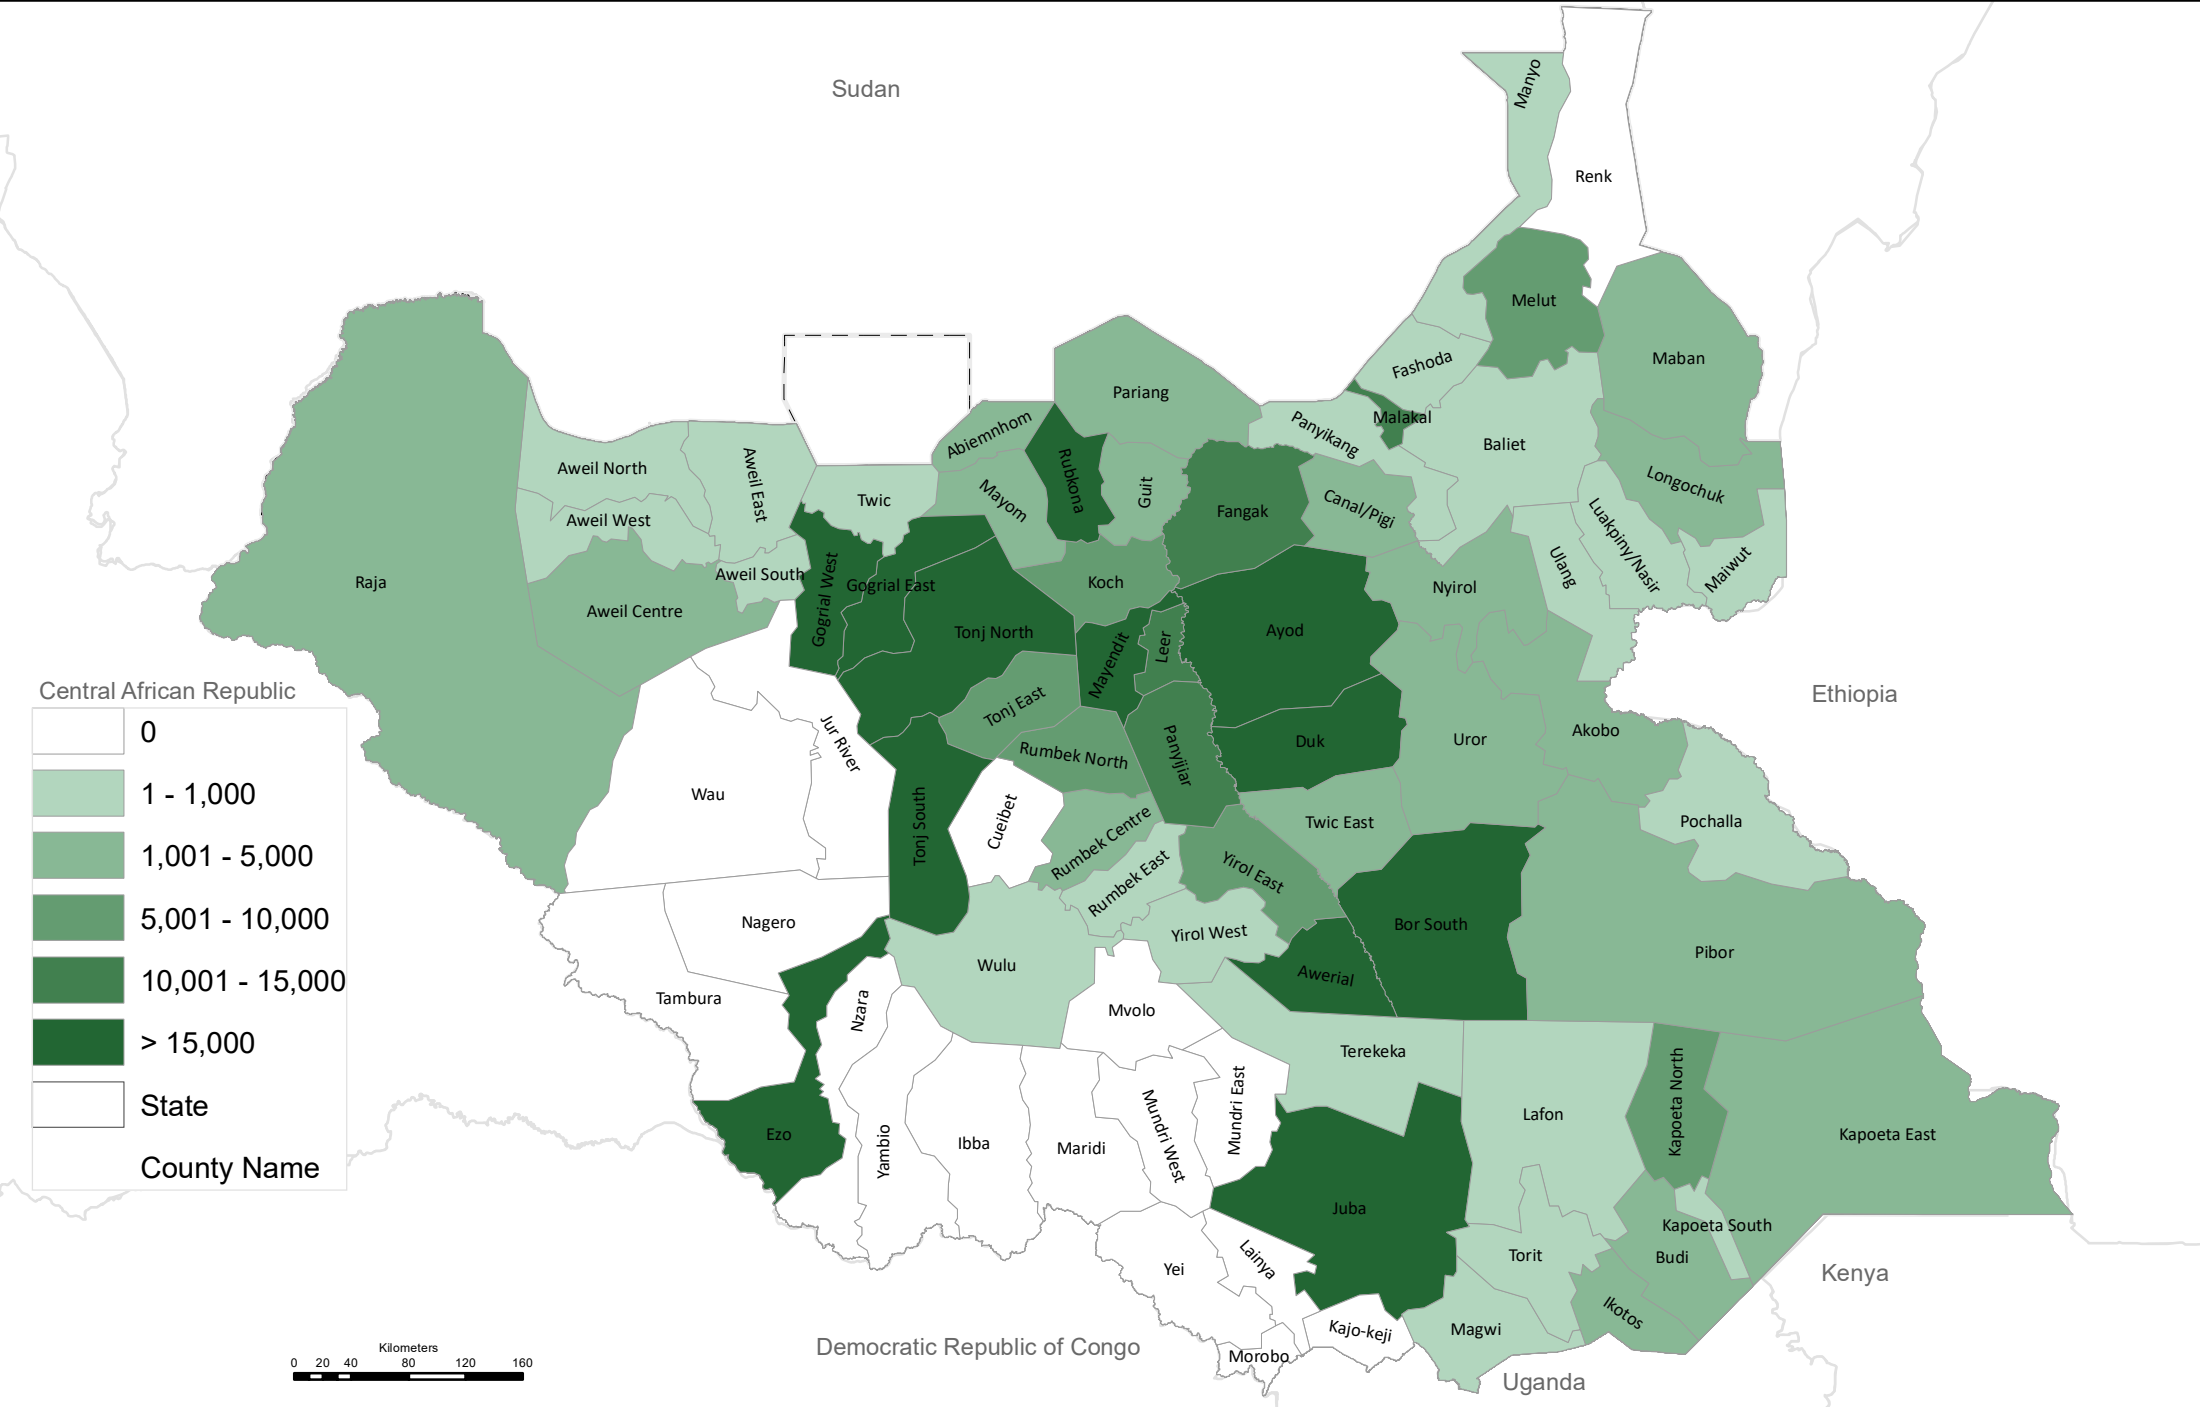

South Sudan

Mobility Tracking Round 11, September 2021

IDPs: Displaced due to Disaster 2014 to September 2021

N Disclaimer: This map is for illustration purposes only. Names and boundaries on this map do not imply official endorsement or acceptance by IOM.

Central African Republic

0
1 - 1,000
1,001 - 5,000
5,001 - 10,000
10,001 - 15,000
> 15,000
State
County Name