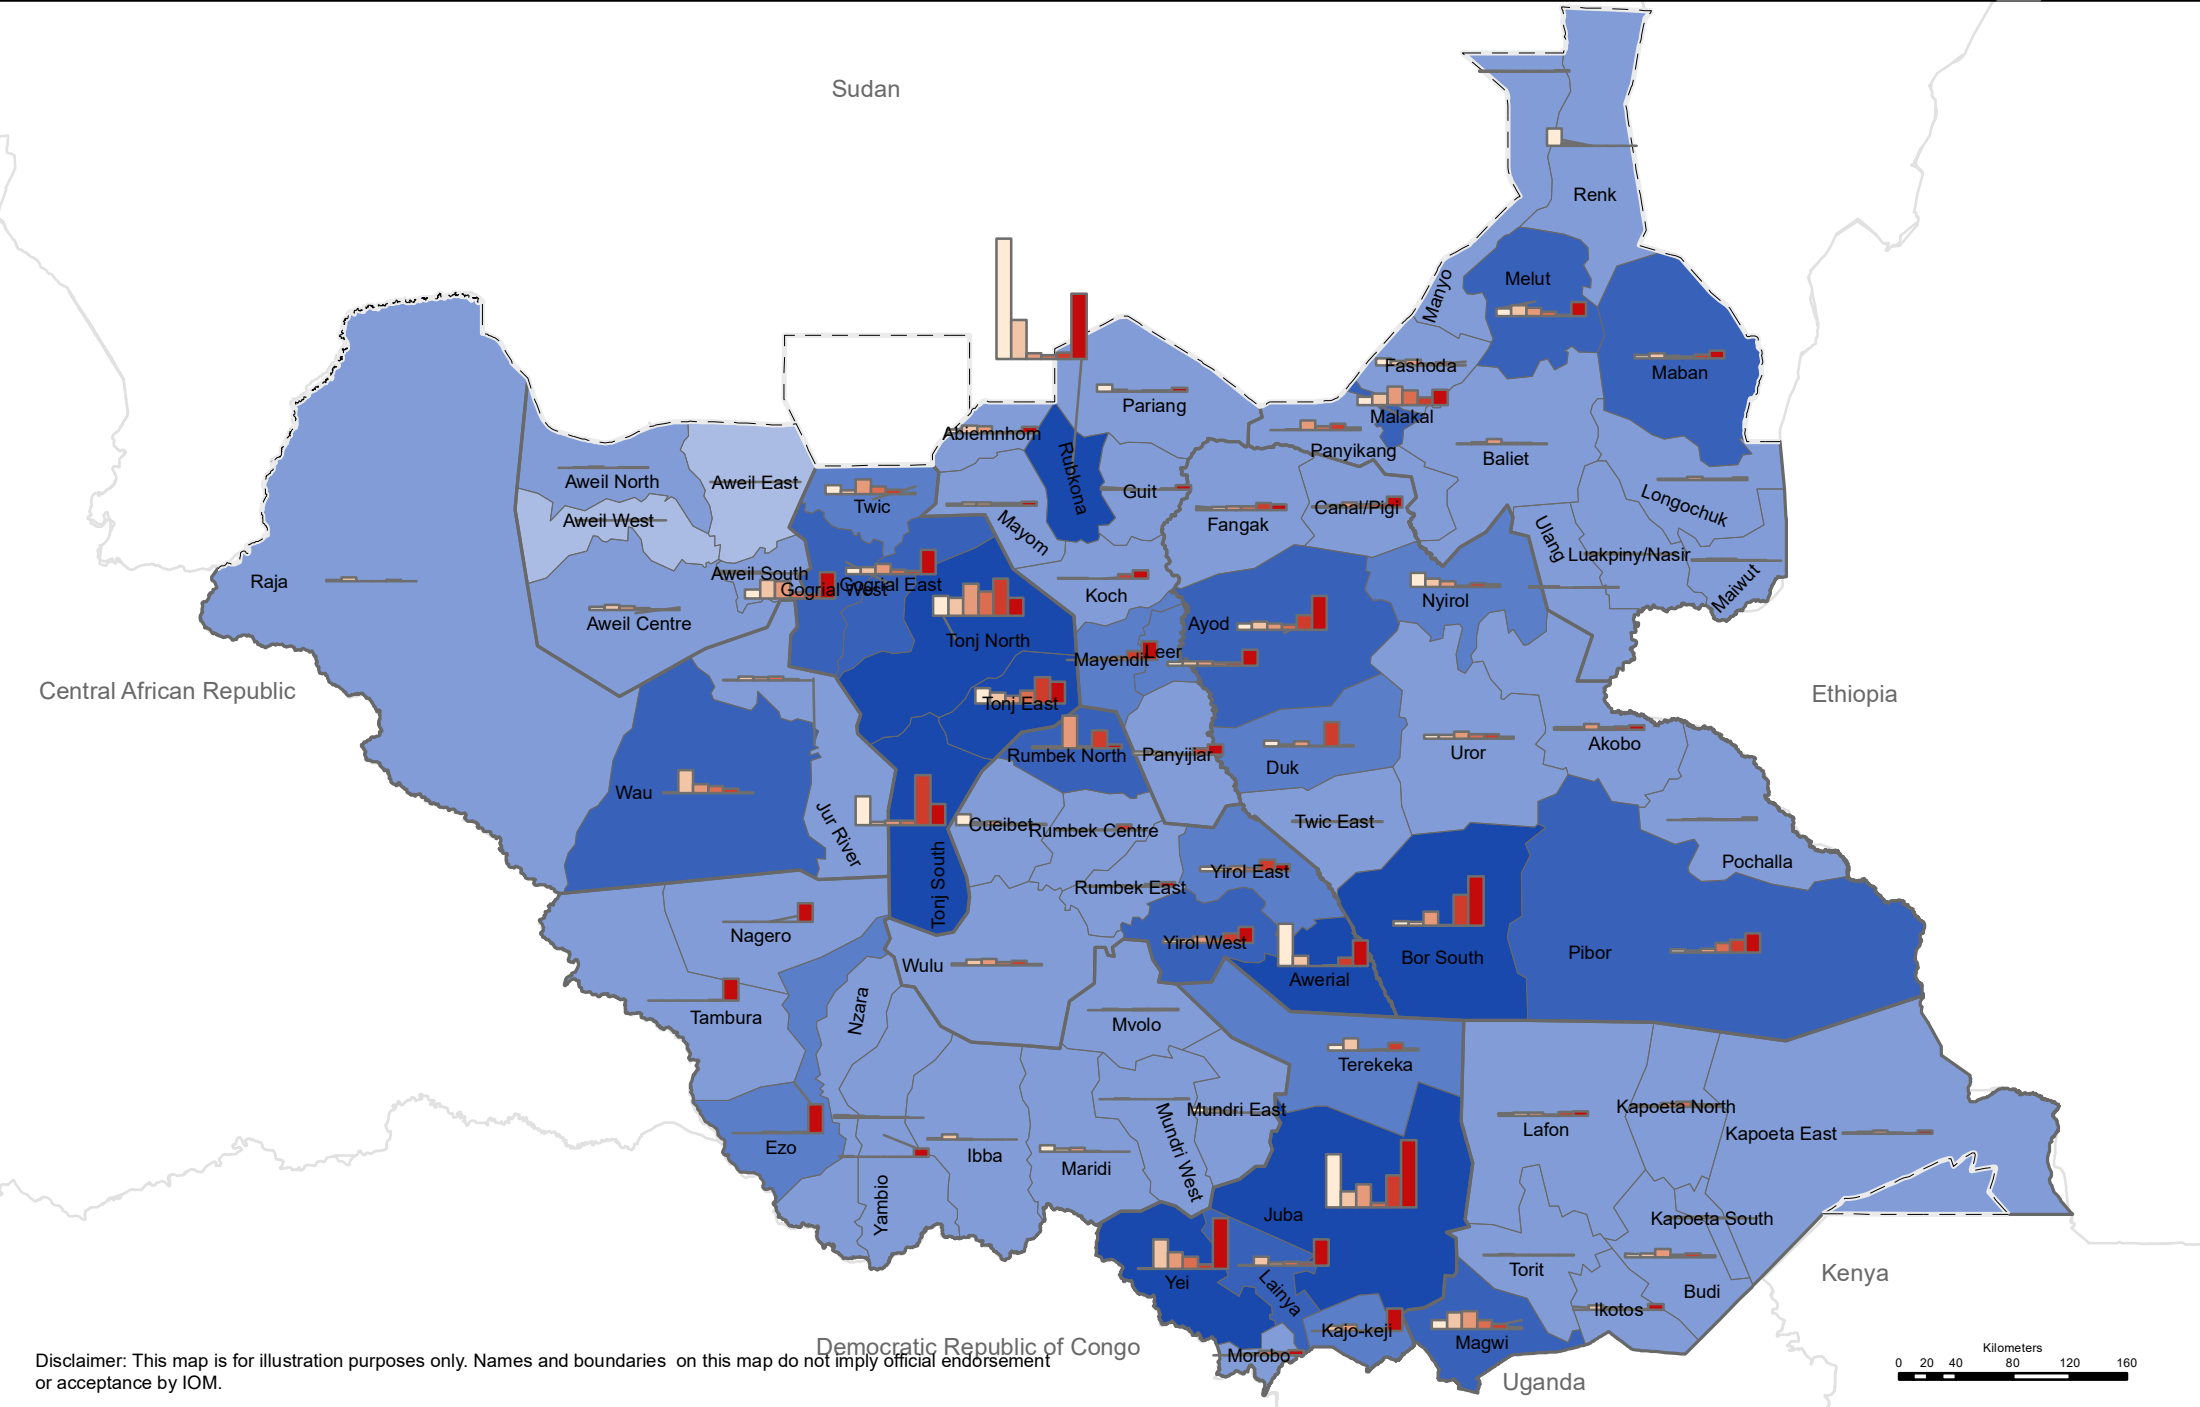

# South Sudan

## Mobility Tracking Round 11, September 2021 Subset of IDPs who arrived from within South Sudan as of September 2021

Disclaimer: This map is for illustration purposes only. Names and boundaries on this map do not imply official endorsement or acceptance by IOM.